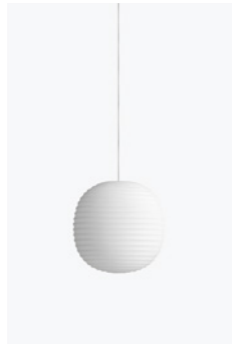

# Lighting

---

**Lantern Pendant Large**  
Frosted White Opal Glass

**Lantern Pendant Medium**  
Frosted White Opal Glass

**Lantern Pendant Small**  
Frosted White Opal Glass

**Bowl Table Lamp**  
Stainless Steel w. Light Smoked Glass