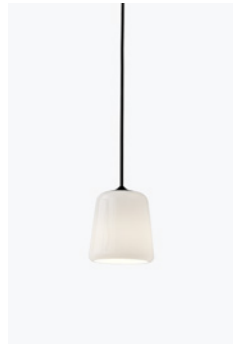

Lighting

Material Pendant
Opal Glass