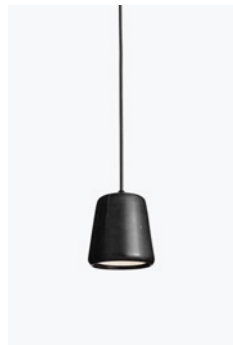

# Lighting

---

Material Pendant  
*Opal Glass*

Material Pendant  
*Stainless Steel*

Material Pendant  
*The Black Sheep (White Marble w. Black Fitting)*

Material Pendant  
*Terracotta*

Material Pendant  
*Black Marble*