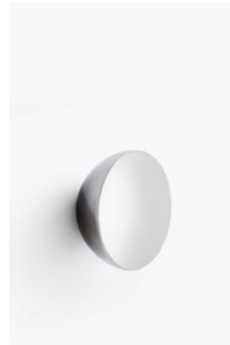

# Objects

---

**Pleat Pitcher**  
*Stainless Steel*

**Ripply Candle Holder**  
*Stainless Steel*

**Aura Wall Mirror**  
Small  
*Stainless Steel*

**Aura Wall Mirror**  
Large  
*Stainless Steel*

**Aura Table Mirror**  
*Stainless Steel*