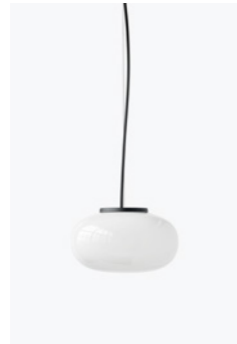

Karl Johan Pendant Lamp, Small
White Opal Glass w. Black Fitting