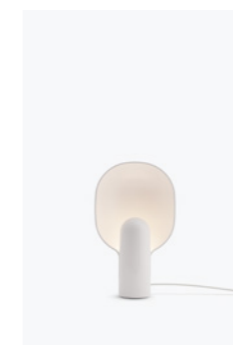

Ware Table Lamp
Milk White ABS Plastic