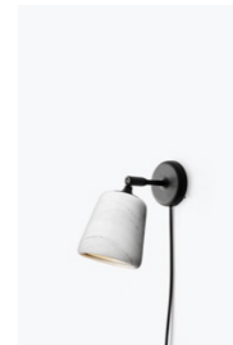

Material Wall Lamp
White Marble