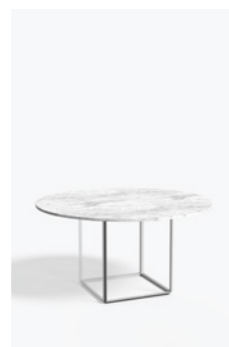

Florence Dining Table
Ø145 / Ø120
White Marble w. White Frame