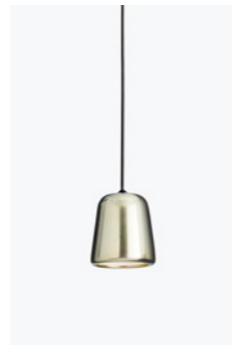

Material Pendant
Yellow Steel