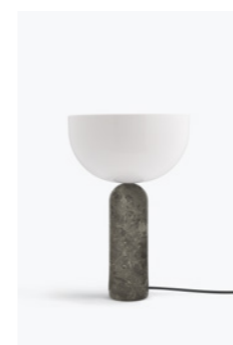

Kizu Table Lamp Large
Gris du Marais Marble w. White Acrylic