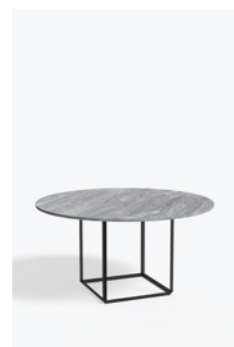

Florence Dining Table
Ø145 / Ø120
Grey Ruivina Marble w. Black Frame