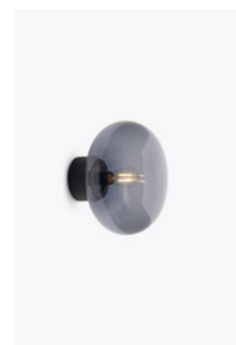

Karl Johan Wall Lamp
Black Stained Oak w. Smoked Glass