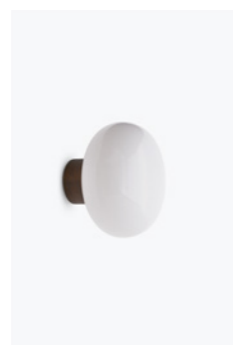

Karl Johan Wall Lamp
Smoked Oak w. White Opal Glass