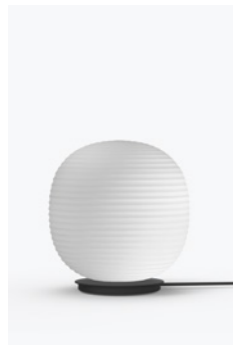

Lantern Globe Floor Lamp, Large
Black Base w. Frosted White Opal Glass