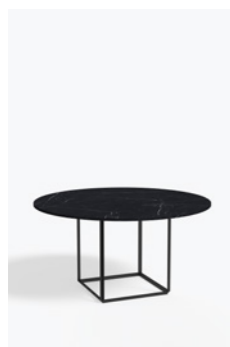

Florence Dining Table
Ø145 / Ø120
Black Marquina Marble w. Black Frame