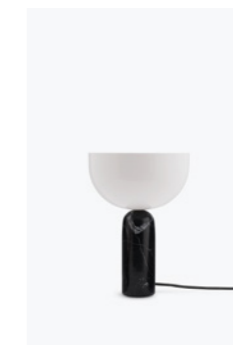

**Karl Johan Chandelier**  
*Smoked Glass w. Black Fitting*

**Kizu Table Lamp Large**  
*White Marble w. White Acrylic*

**Kizu Table Lamp Small**  
*White Marble w. White Acrylic*

**Kizu Table Lamp Large**  
*Black Marble w. White Acrylic*