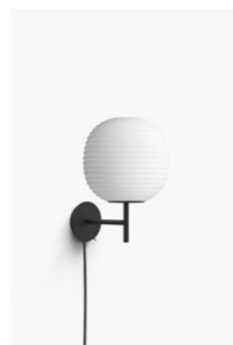

Lantern Wall Lamp Small
Black Base w. Frosted White Opal Glass