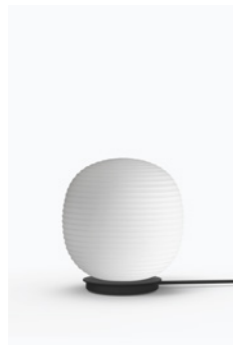

Lantern Globe Table Lamp, Medium
Black Base w. Frosted White Opal Glass