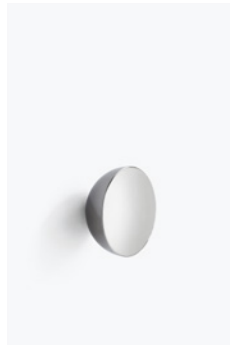

# Objects

---

**Pleat Pitcher**  
*Stainless Steel*

**Ripply Candle Holder**  
*Stainless Steel*

**Aura Wall Mirror**  
Small  
*Stainless Steel*

**Aura Wall Mirror**  
Large  
*Stainless Steel*

**Aura Table Mirror**  
*Stainless Steel*