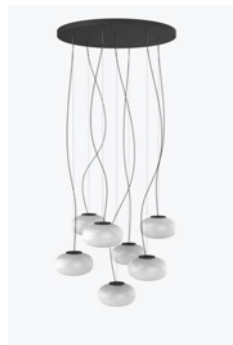

Karl Johan Chandelier
White Opal Glass w. Black Fitting