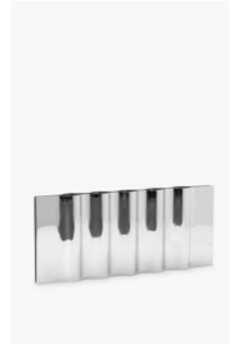

Ripply Candle Holder
Stainless Steel