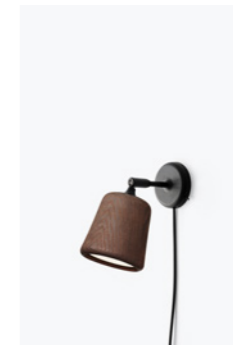

Material Wall Lamp
Smoked Oak