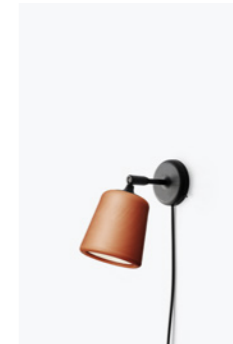

Material Pendant  
*Light Grey Concrete*

Material Wall Lamp  
*Opal Glass*

Material Wall Lamp  
*Stainless Steel*

Material Wall Lamp  
*The Black Sheep (White Marble w. Black Base)*

Material Wall Lamp  
*Terracotta*