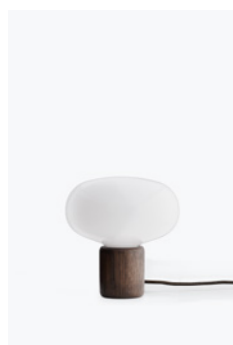

Karl-Johan Table Lamp
Smoked Oak w. White Opal Glass