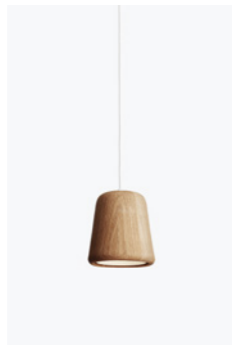

Material Pendant
Natural Oak