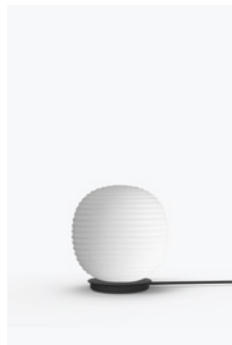

**Bowl Table Lamp**  
Raw Copper w. Light Smoked Glass

**Bowl Table Lamp**  
Verdigrised Copper w. Light Green Glass

**Lantern Globe Floor Lamp, Large**  
Black Base w. Frosted White Opal Glass

**Lantern Globe Table Lamp, Medium**  
Black Base w. Frosted White Opal Glass