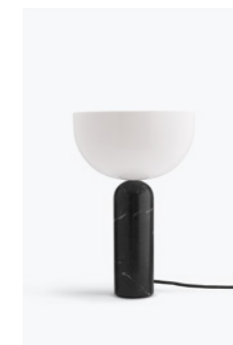

Kizu Table Lamp Large
Black Marble w. White Acrylic