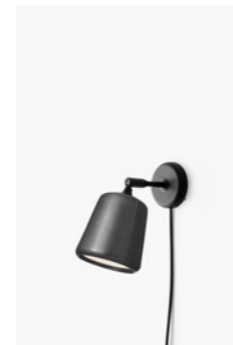

Material Pendant  
*Light Grey Concrete*

Material Wall Lamp  
*Opal Glass*

Material Wall Lamp  
*Stainless Steel*

Material Wall Lamp  
*The Black Sheep (White Marble w. Black Base)*

Material Wall Lamp  
*Terracotta*