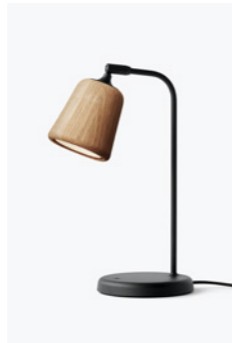

Material Table Lamp
Natural Oak