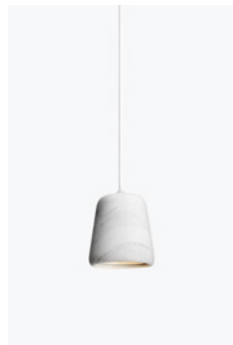

# Lighting

---

Material Pendant  
*Opal Glass*

Material Pendant  
*Stainless Steel*

Material Pendant  
*The Black Sheep (White Marble w. Black Fitting)*

Material Pendant  
*Terracotta*

Material Pendant  
*Black Marble*