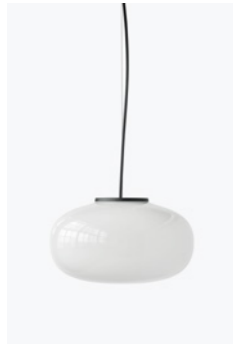

Lighting

Karl Johan Pendant Lamp, Large
White Opal Glass w. Black Fitting