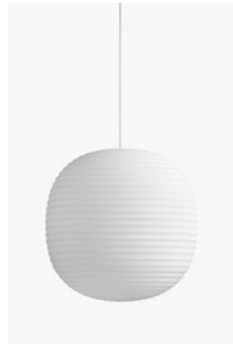

Lighting

Lantern Pendant Large
Frosted White Opal Glass