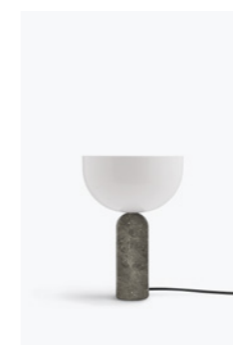

Kizu Table Lamp Small
Gris du Marais Marble w. White Acrylic