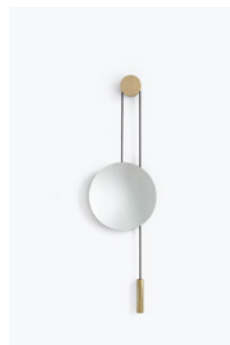

# Objects

---

**Pleat Pitcher**  
*Stainless Steel*

**Ripply Candle Holder**  
*Stainless Steel*

**Aura Wall Mirror**  
Small  
*Stainless Steel*

**Aura Wall Mirror**  
Large  
*Stainless Steel*

**Aura Table Mirror**  
*Stainless Steel*