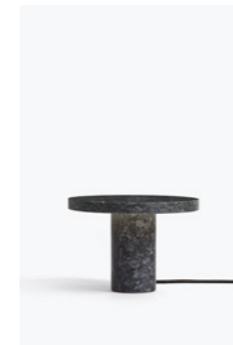

Core Table Lamp
Lundhs Blue Granite