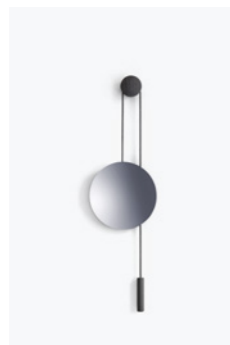

Rise & Shine Wall
Mirror
Burned Oak w. Steel Weight