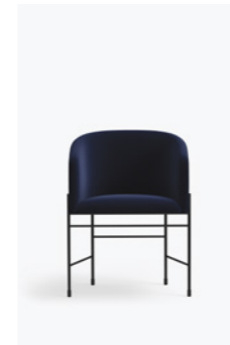

Covent Chair
Upholstery in Category D - Iron Black Frame w. Kvadrat Byram 791