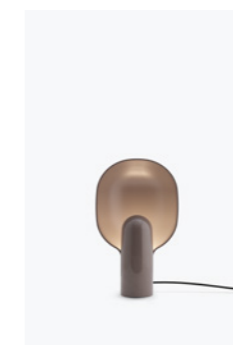

Ware Table Lamp
Mole Grey ABS Plastic