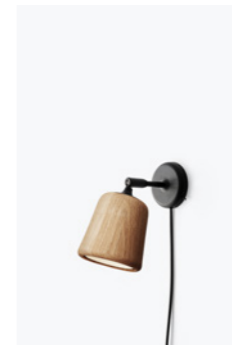

Material Wall Lamp
Natural Oak