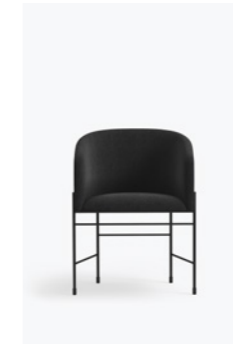

Covent Chair
Upholstery in Category C - Iron Black Frame w. Kvadrat Hallingdal 180