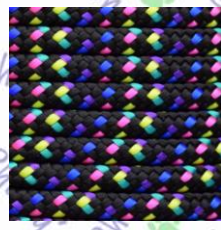

turquoise

blau

baby blue

aqua light

marine

Farbübersicht PPM-Seil 10mm

deep water

acid purple

grau

charcoal grey

Farbübersicht PPM-Seil 10mm

greece

stripe orange

disco

lime

rainbow