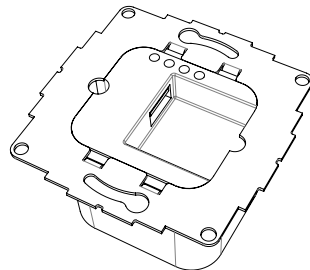

Dame Wall 2.0. is an elegant and beautifully slim iPad wall mount. It is precisely machined from a block of aluminum and refined with an anodized surface. The iPad wall mount is flush with the tablet and comes with a complementary USB charging cable.

Product characteristics

vertically
or horizontally
mounted on a wall

cable hidden
in the mount

magnetic
casing lock
& security screw

Accessories

USB socket
or PoE adapter

black anodized

silver anodized

white powder
coated - RAL 9016

Dame Wall 2.0 for iPad mini 8.3" (6th gen.)

Dame Wall 2.0 for iPad 10.9" (10th gen.)

Dame Wall 2.0 for iPad Air 4/5 10.9" / Air 11" / Pro 11"

Dame Wall 2.0 for iPad Air 13" / Pro 12.9"