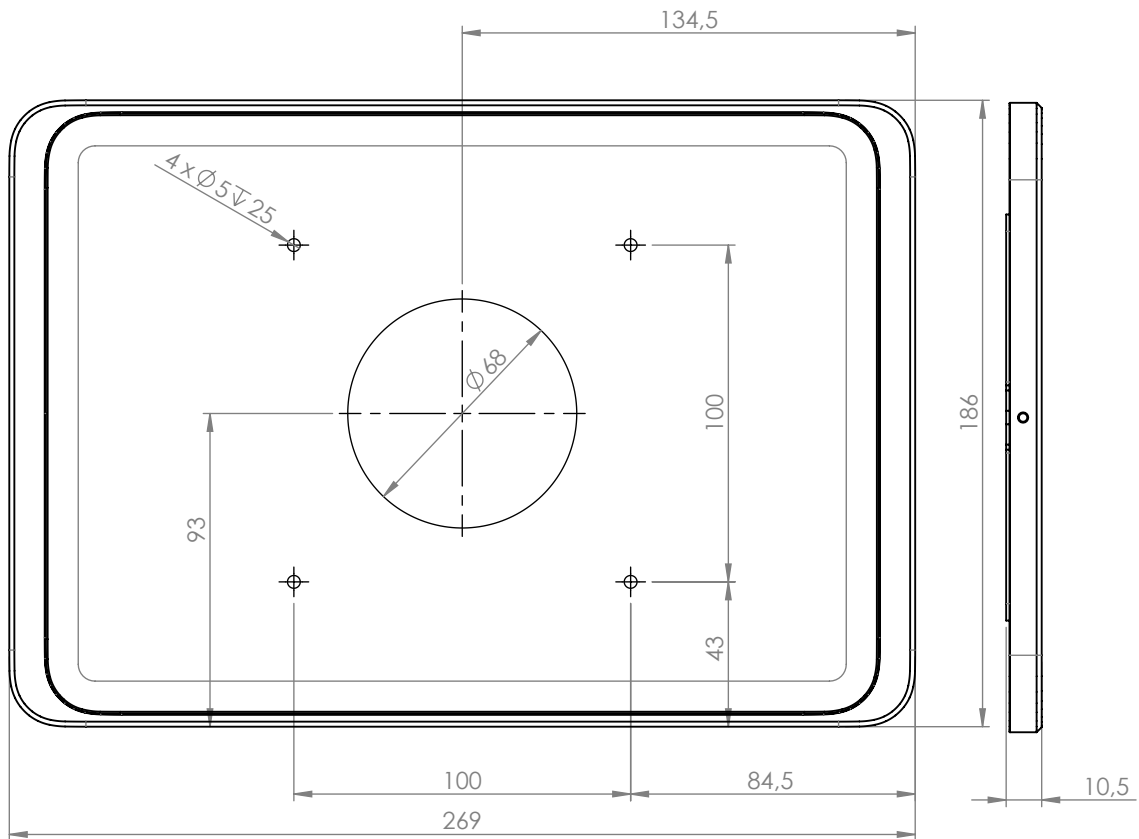

Dame Wall 2.0. is an elegant and beautifully slim iPad wall mount. It is precisely machined from a block of aluminum and refined with an anodized surface. The iPad wall mount is flush with the tablet and comes with a complementary USB charging cable.

white powder
coated - RAL 9016

Dame Wall 2.0 for iPad mini 8.3" (6th gen.)

Dame Wall 2.0 for iPad 10.9" (10th gen.)

Dame Wall 2.0 for iPad Air 4/5 10.9" / Air 11" / Pro 11"

Dame Wall 2.0 for iPad Air 13" / Pro 12.9"