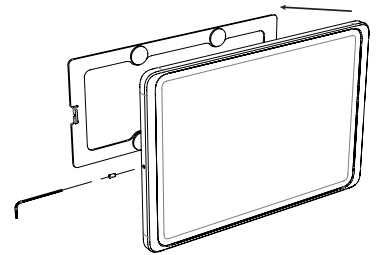

Dame Wall 2.0. is an elegant and beautifully slim iPad wall mount. It is precisely machined from a block of aluminum and refined with an anodized surface. The iPad wall mount is flush with the tablet and comes with a complementary USB charging cable.

Product characteristics

vertically
or horizontally
mounted on a wall

cable hidden
in the mount

magnetic
casing lock
& security screw

Accessories

USB socket
or PoE adapter

black anodized

silver anodized