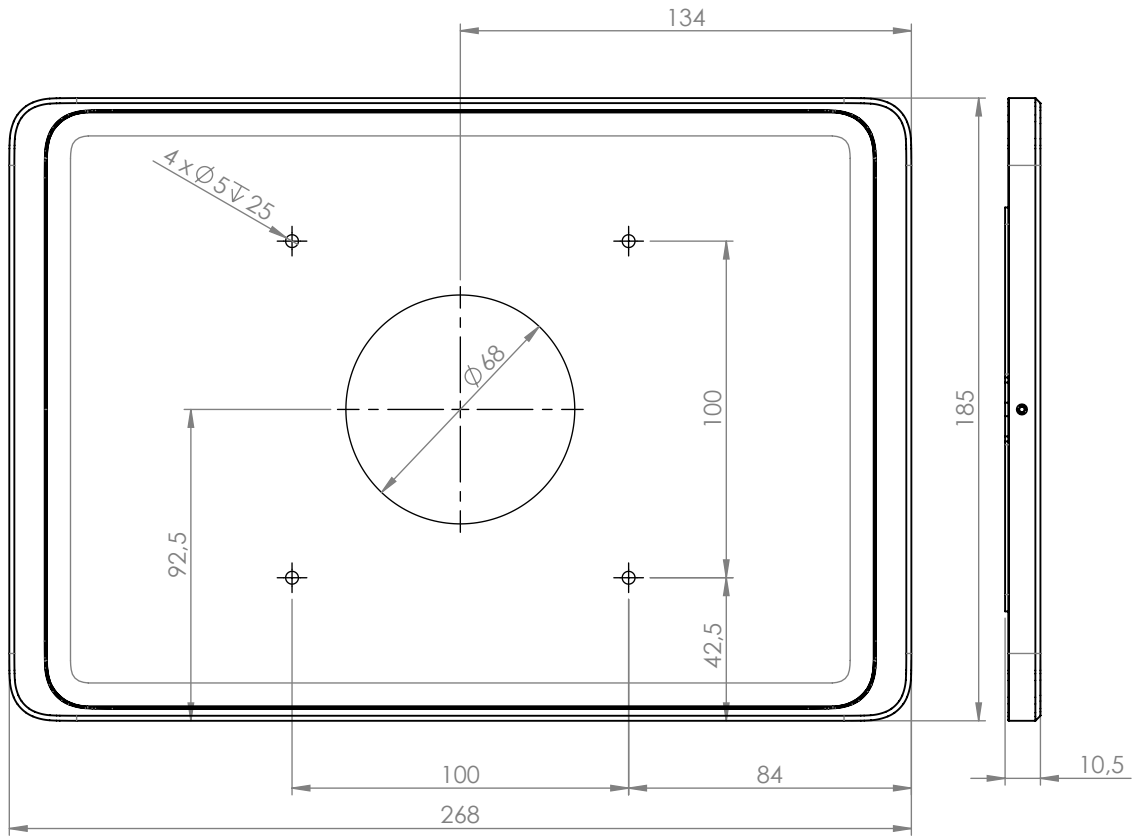

Dame Wall 2.0. is an elegant and beautifully slim iPad wall mount. It is precisely machined from a block of aluminum and refined with an anodized surface. The iPad wall mount is flush with the tablet and comes with a complementary USB charging cable.

white powder
coated - RAL 9016

Dame Wall 2.0 for iPad mini 8.3" (6th gen.)

Dame Wall 2.0 for iPad 10.9" (10th gen.)

Dame Wall 2.0 for iPad Air 4/5 10.9" / Air 11" / Pro 11"

Dame Wall 2.0 for iPad Air 13" / Pro 12.9"