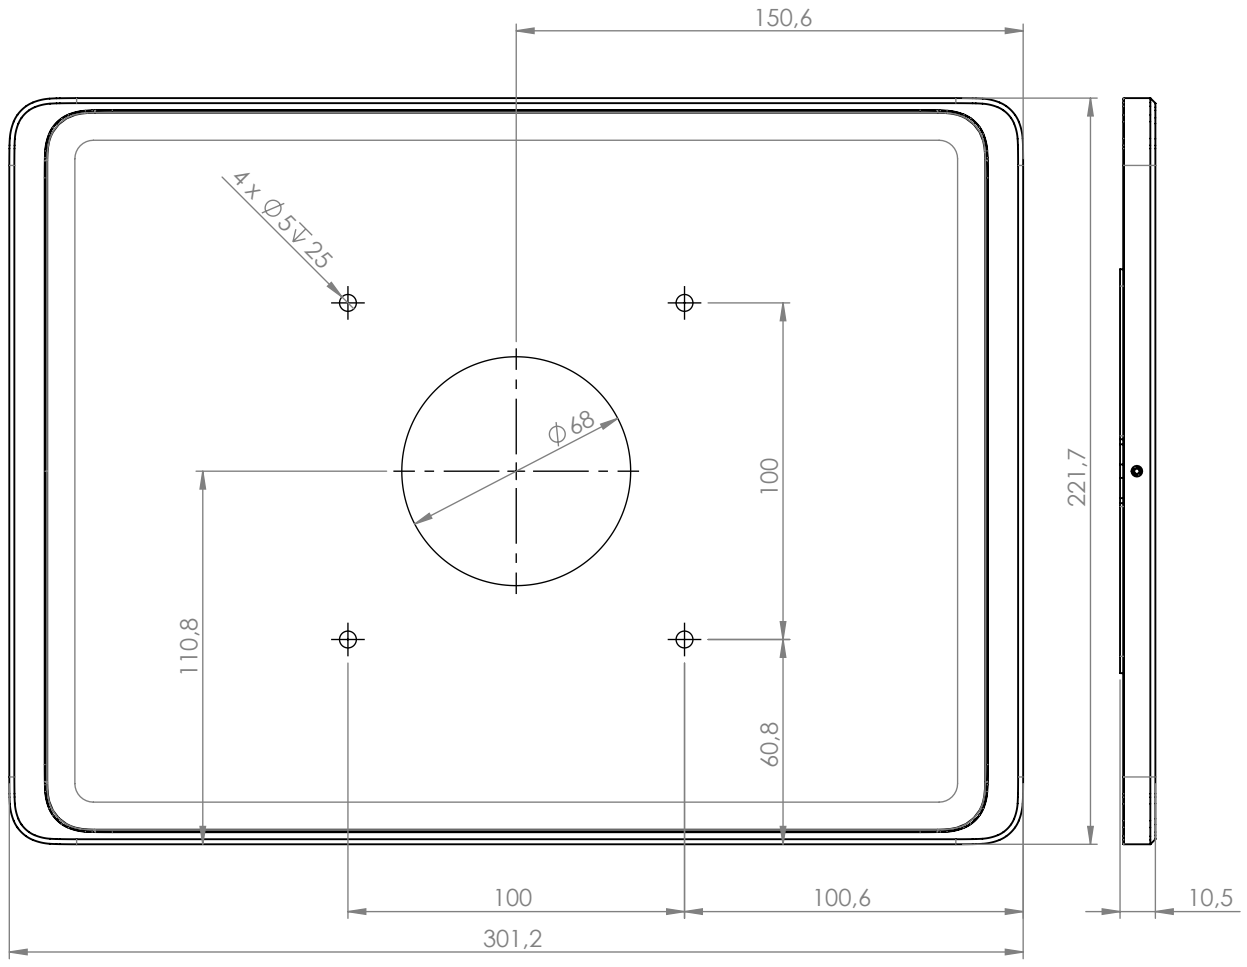

Dame Wall 2.0. is an elegant and beautifully slim iPad wall mount. It is precisely machined from a block of aluminum and refined with an anodized surface. The iPad wall mount is flush with the tablet and comes with a complementary USB charging cable.

white powder
coated - RAL 9016

Dame Wall 2.0 for iPad mini 8.3" (6th gen.)

Dame Wall 2.0 for iPad 10.9" (10th gen.)

Dame Wall 2.0 for iPad Air 4/5 10.9" / Air 11" / Pro 11"

Dame Wall 2.0 for iPad Air 13" / Pro 12.9"