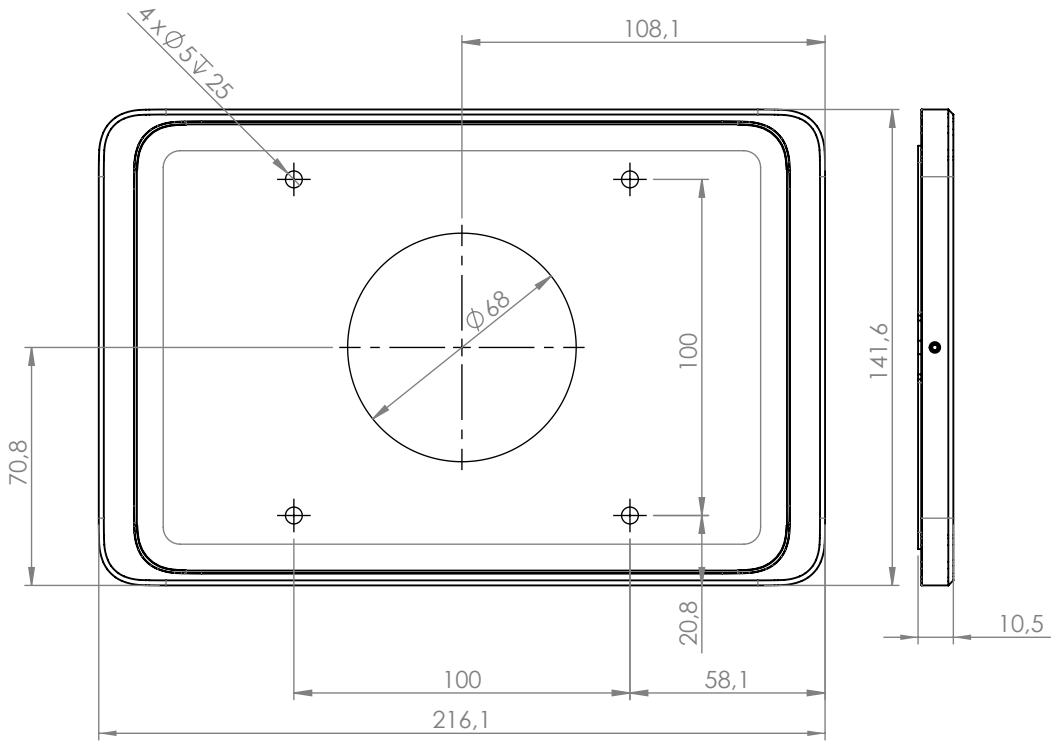

Dame Wall 2.0. is an elegant and beautifully slim iPad wall mount. It is precisely machined from a block of aluminum and refined with an anodized surface. The iPad wall mount is flush with the tablet and comes with a complementary USB charging cable.

Product characteristics

vertically
or horizontally
mounted on a wall

cable hidden
in the mount

magnetic
casing lock
& security screw

Accessories

USB socket
or PoE adapter

black anodized

silver anodized

white powder
coated - RAL 9016

Dame Wall 2.0 for iPad mini 8.3" (6th gen.)

Dame Wall 2.0 for iPad 10.9" (10th gen.)

Dame Wall 2.0 for iPad Air 4/5 10.9" / Air 11" / Pro 11"

Dame Wall 2.0 for iPad Air 13" / Pro 12.9"