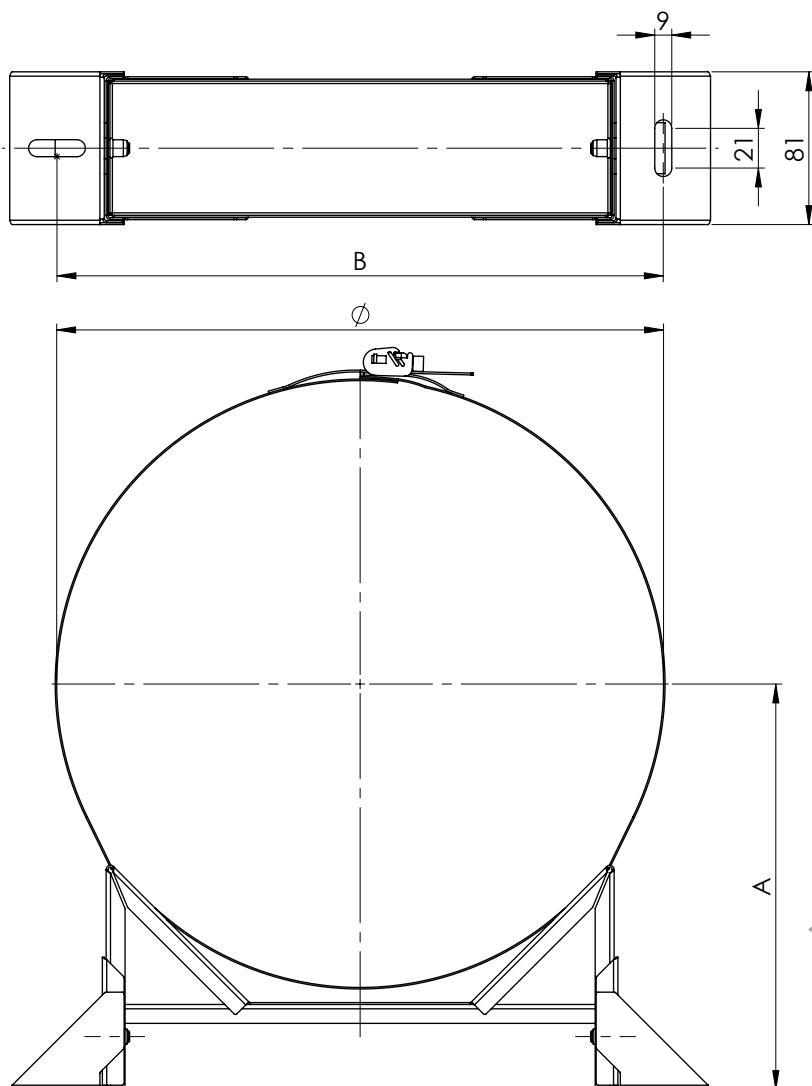

# Muurbeugel Type2

SYSTEMEN (Ø inw.)								ARTIKELCODE (Ø uitw.)	MATEN		
DW DWP	DWH DWBA	DWL DWLK	EK EW	EWP EWPG	DWG DWGH	DWL G	DWD		A	B	Ø
---	250	---	---	---	---	---	250	MUURB320	214	321	320
---	---	---	---	---	300	---	---	MUURB325	218	321	325
300	---	---	350	---	---	---	---	MUURB350	236	321	350
---	300	---	---	---	---	---	300	MUURB370	239	356	370
---	---	---	---	---	350	---	---	MUURB375	243	356	375
350	---	---	400	---	---	---	---	MUURB400	261	356	400
---	350	80 100	---	---	---	---	350	MUURB420	264	391	420
---	---	---	---	---	400	---	---	MUURB425	268	391	425
400	---	---	---	---	---	---	---	MUURB450	286	391	450
---	400	---	---	---	---	---	400	MUURB470	289	427	470