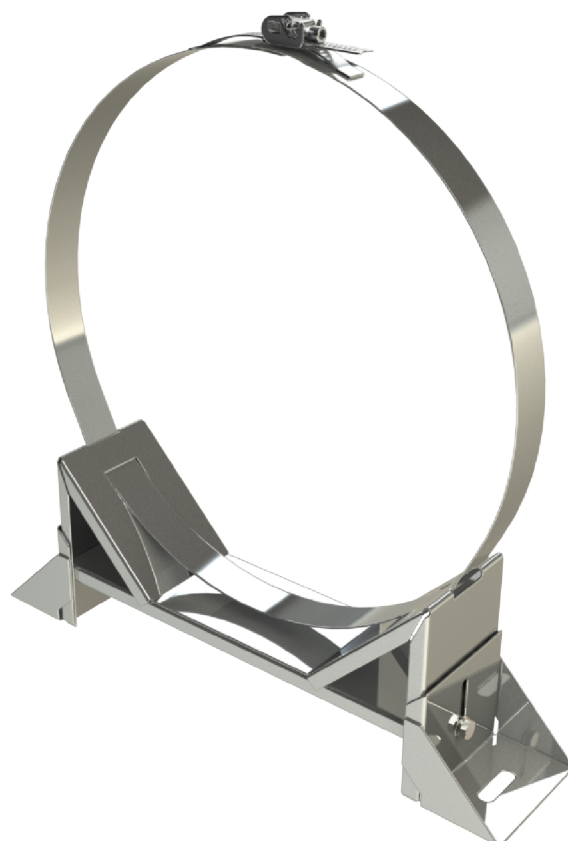

# Muurbeugel Type2

SYSTEMEN (Ø inw.)								ARTIKELCODE (Ø uitw.)	MATEN		
DW DWP	DWH DWBA	DWL DWLK	EK EW	EWP EWPG	DWG DWGH	DWL G	DWD		A	B	Ø
---	250	---	---	---	---	---	250	MUURB320	214	321	320
---	---	---	---	---	300	---	---	MUURB325	218	321	325
300	---	---	350	---	---	---	---	MUURB350	236	321	350
---	300	---	---	---	---	---	300	MUURB370	239	356	370
---	---	---	---	---	350	---	---	MUURB375	243	356	375
350	---	---	400	---	---	---	---	MUURB400	261	356	400
---	350	80 100	---	---	---	---	350	MUURB420	264	391	420
---	---	---	---	---	400	---	---	MUURB425	268	391	425
400	---	---	---	---	---	---	---	MUURB450	286	391	450
---	400	---	---	---	---	---	400	MUURB470	289	427	470