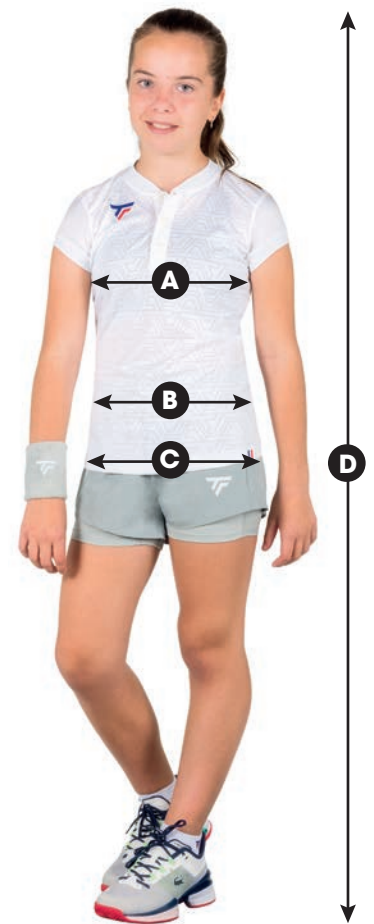

SIZE GUIDE

How to know the right size?

To know your measurements and thus your clothing sizes, take a measuring tape and then take your measurements horizontally, at the widest place without tightening.

MEN						
SIZE	XS	S	M	L	XL	XXL
Chest size in cm	83-93	93-97	97-101	101-105	105-110	110-115
Waist measurement in cm	74-78	78-82	82-86	86-90	90-95	95-100
Hips in cm	88-92	92-96	96-100	100-104	104-109	109-114

WOMEN					
SIZE	XS	S	M	L	XL
Chest size in cm	83-87	87-91	91-95	95-100	100-105
Waist measurement in cm	67-71	71-75	75-79	79-83	83-88
Hips in cm	87-91	91-95	95-99	99-104	104-109

BOYS				
SIZE	6/8 years old	8/10 years old	10/12 years old	12/14 years old
Chest size in cm	60-66	66-72	72-78	78-85
Waist measurement in cm	56-60	60-64	64-68	68-72
Hips in cm	62-68	68-74	74-80	80-86
Height in cm	118-130	130-142	142-154	154-166

GIRLS				
SIZE	6/8 years old	8/10 years old	10/12 years old	12/14 years old
Chest size in cm	60-65	65-70	70-75	75-81
Waist measurement in cm	54-58	58-62	62-66	66-70
Hips in cm	65-70	70-75	75-80	80-85
Height in cm	118-130	130-142	142-154	154-166