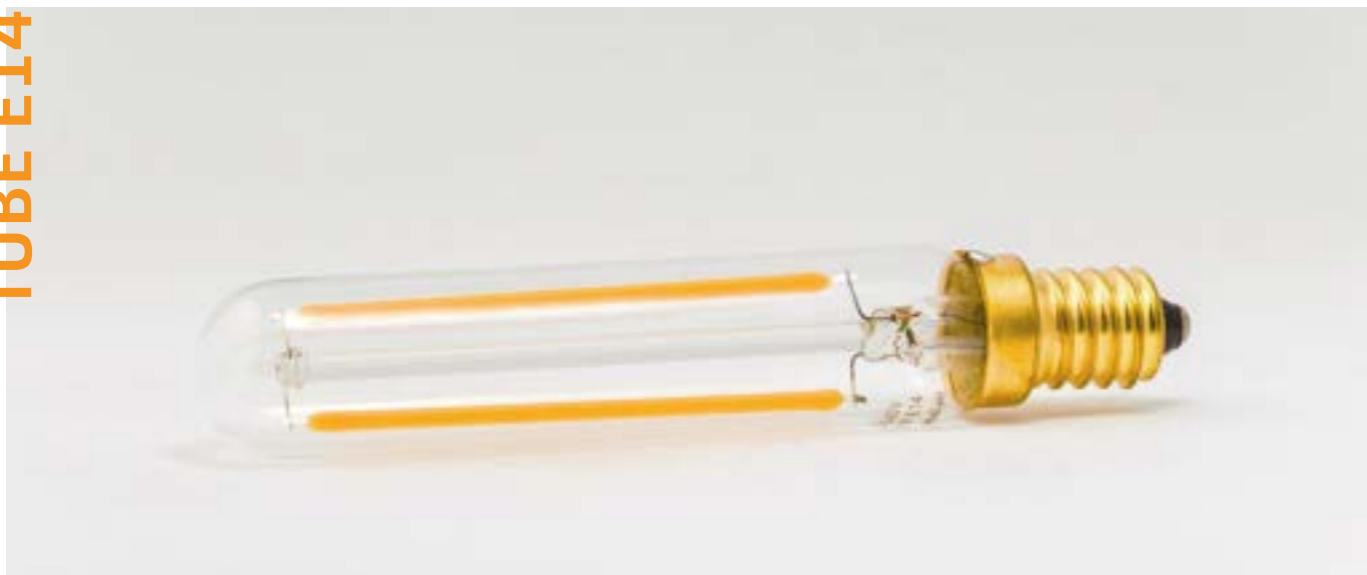

TUBE E14

VIN 0074

LED Tube E14 Vintage 2200K

Watt: 2,5W

Volt: 220-240V

Socket: E14

Lumen: 200lm

Kelvin: 2200K

Equivalent: 20W

Dimmable: Yes

CRI: >90

Lifetime: 25 000hrs

Dimensions: 20x120mm