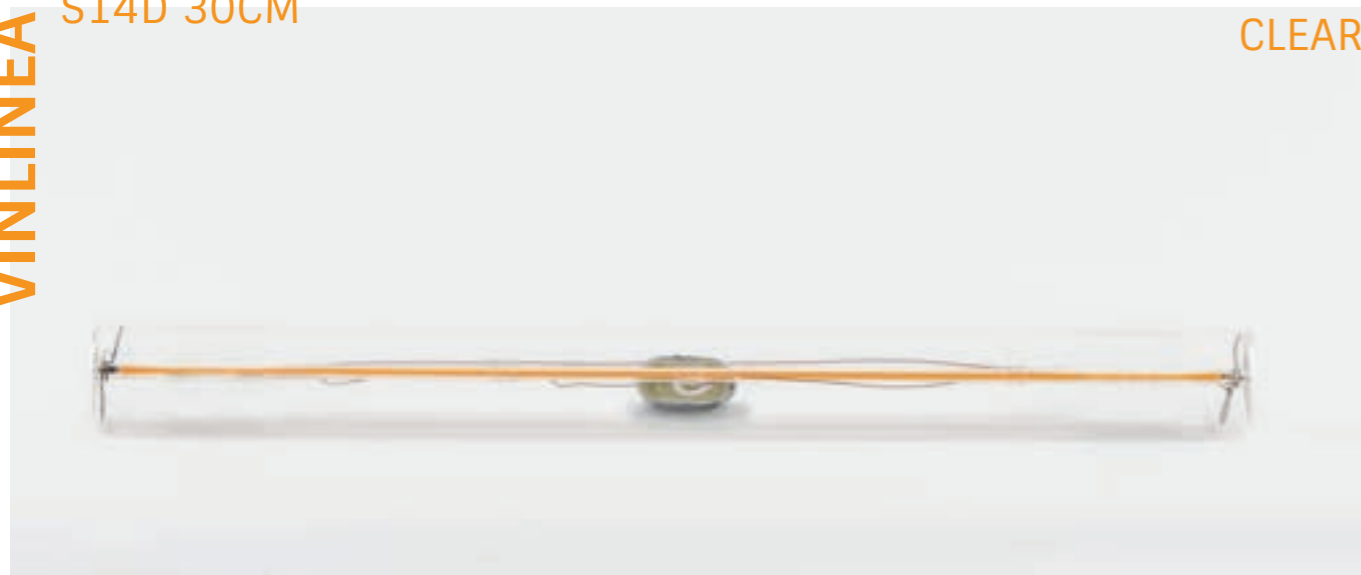

S14D 30CM

CLEAR