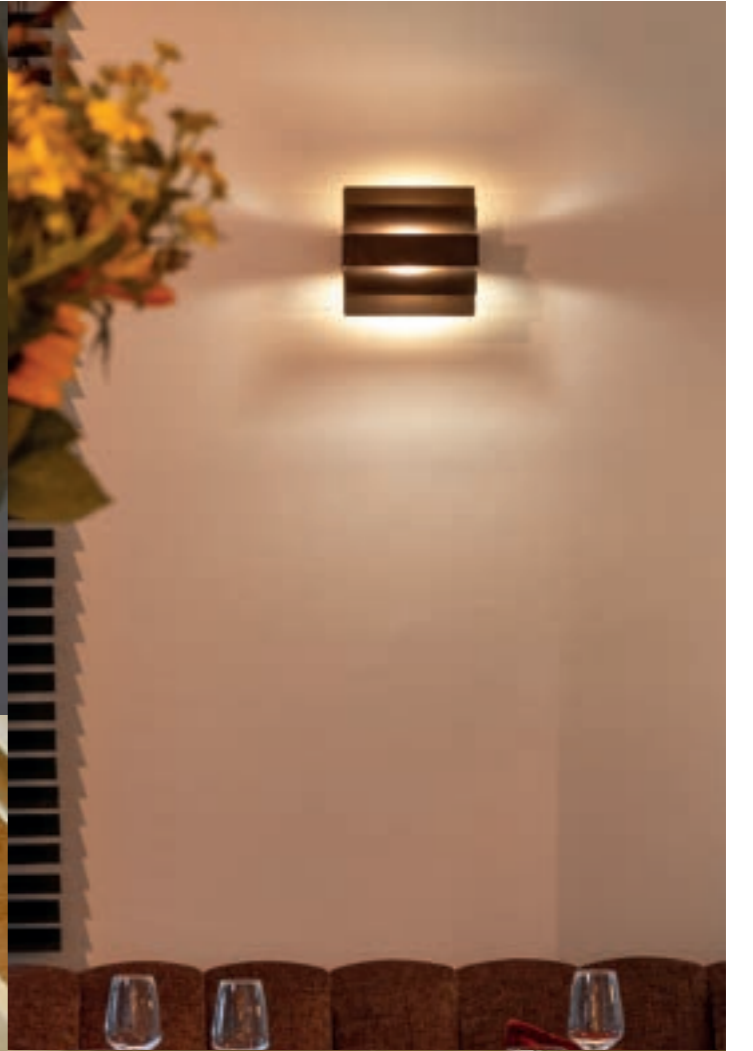

Equivalent: 35W

Dimmable: Yes

CRI: >90

Lifetime: 25 000hrs

Dimensions: 45x75mm

Jullight - FELIX

LED FRIDGE BULB

VIN 0058