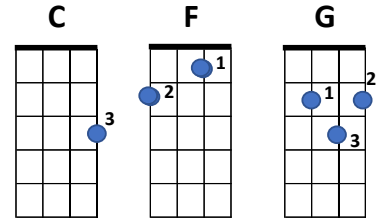

The lion sleeps tonight

Strum: D DU UDU

Intro: **C F C G**

Chorus: a **C** weem away, aweem away a **F** weem away, aweem away
a **C** weem away, aweem away a **G** weem away, aweem away
a **C** weem away, aweem away a **F** weem away, aweem away
a **C** weem away, aweem away a **G** weem away, aweem away

Verse: **C** In the jungle, the **F** mighty jungle
the **C** lion sleeps to **G** night
C In the jungle, the **F** quiet jungle
the **C** lion sleeps to **G** night

Chorus: a **C** weem away, aweem away a **F** weem away, aweem away
a **C** weem away, aweem away a **G** weem away, aweem away
a **C** weem away, aweem away a **F** weem away, aweem away
a **C** weem away, aweem away a **G** weem away, aweem away

Verse: **C** Near the village, the **F** peaceful village
the **C** lion sleeps to **G** night
C Near the village, the **F** quiet village
the **C** lion sleeps to **G** night

Chorus: a **C** weem away, aweem away a **F** weem away, aweem away
a **C** weem away, aweem away a **G** weem away, aweem away
a **C** weem away, aweem away a **F** weem away, aweem away
a **C** weem away, aweem away a **G** weem away, aweem away

Verse: **C** Hush my darling, be **F** still my darling
the **C** lion sleeps to **G** night
C Hush my darling, don't **F** fear my darling
the **C** lion sleeps to **G** night

Chorus: a **C** weem away, aweem away a **F** weem away, aweem away
a **C** weem away, aweem away a **G** weem away, aweem away
a **C** weem away, aweem away a **F** weem away, aweem away
a **C** weem away, aweem away a **G** weem away, aweem away