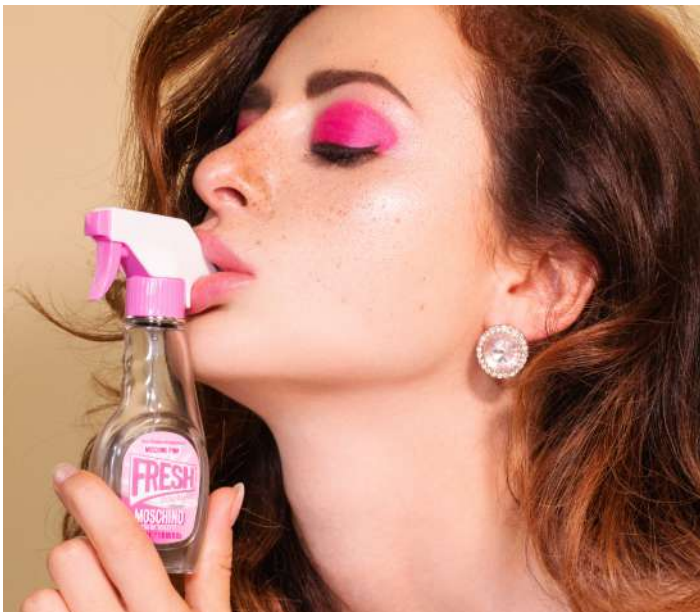

Vanelynn

Beauty Sedcard - www.vanelynn.com

Height **173** - Chest **88** - Waist **62** - Hip **90** - Shoes **38** - Hair **blonde balayage** - Eyes **green blue**

Vanelynn

Beauty Sedcard - www.vanelynn.com

Height **173** - Chest **88** - Waist **62** - Hip **90** - Shoes **38** - Hair **blonde balayage** - Eyes **green blue**

Vanelynn

Beauty Sedcard - www.vanelynn.com

Height **173** - Chest **88** - Waist **62** - Hip **90** - Shoes **38** - Hair **blonde balayage** - Eyes **green blue**