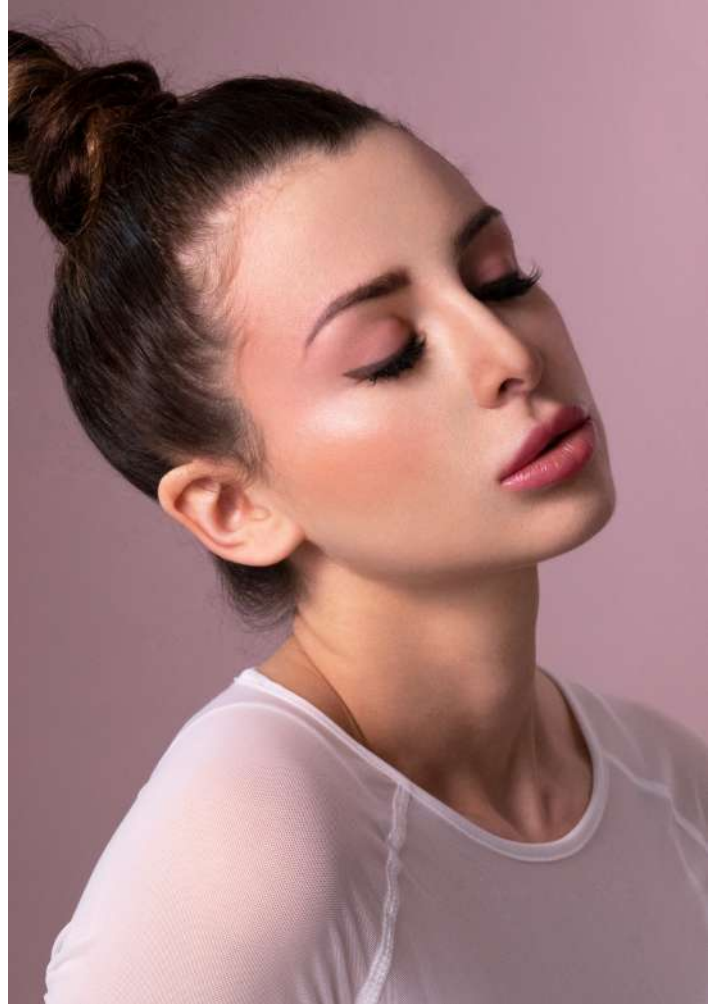

Vanelynn

Beauty Sedcard - www.vanelynn.com

Height **173** - Chest **88** - Waist **62** - Hip **90** - Shoes **38** - Hair **blonde balayage** - Eyes **green blue**

Vanelynn

Beauty Sedcard - www.vanelynn.com

Height **173** - Chest **88** - Waist **62** - Hip **90** - Shoes **38** - Hair **blonde balayage** - Eyes **green blue**

Vanelynn

Beauty Sedcard - www.vanelynn.com

Height **173** - Chest **88** - Waist **62** - Hip **90** - Shoes **38** - Hair **blonde balayage** - Eyes **green blue**

Vanelynn

Beauty Sedcard - www.vanelynn.com

Height **173** - Chest **88** - Waist **62** - Hip **90** - Shoes **38** - Hair **blonde balayage** - Eyes **green blue**