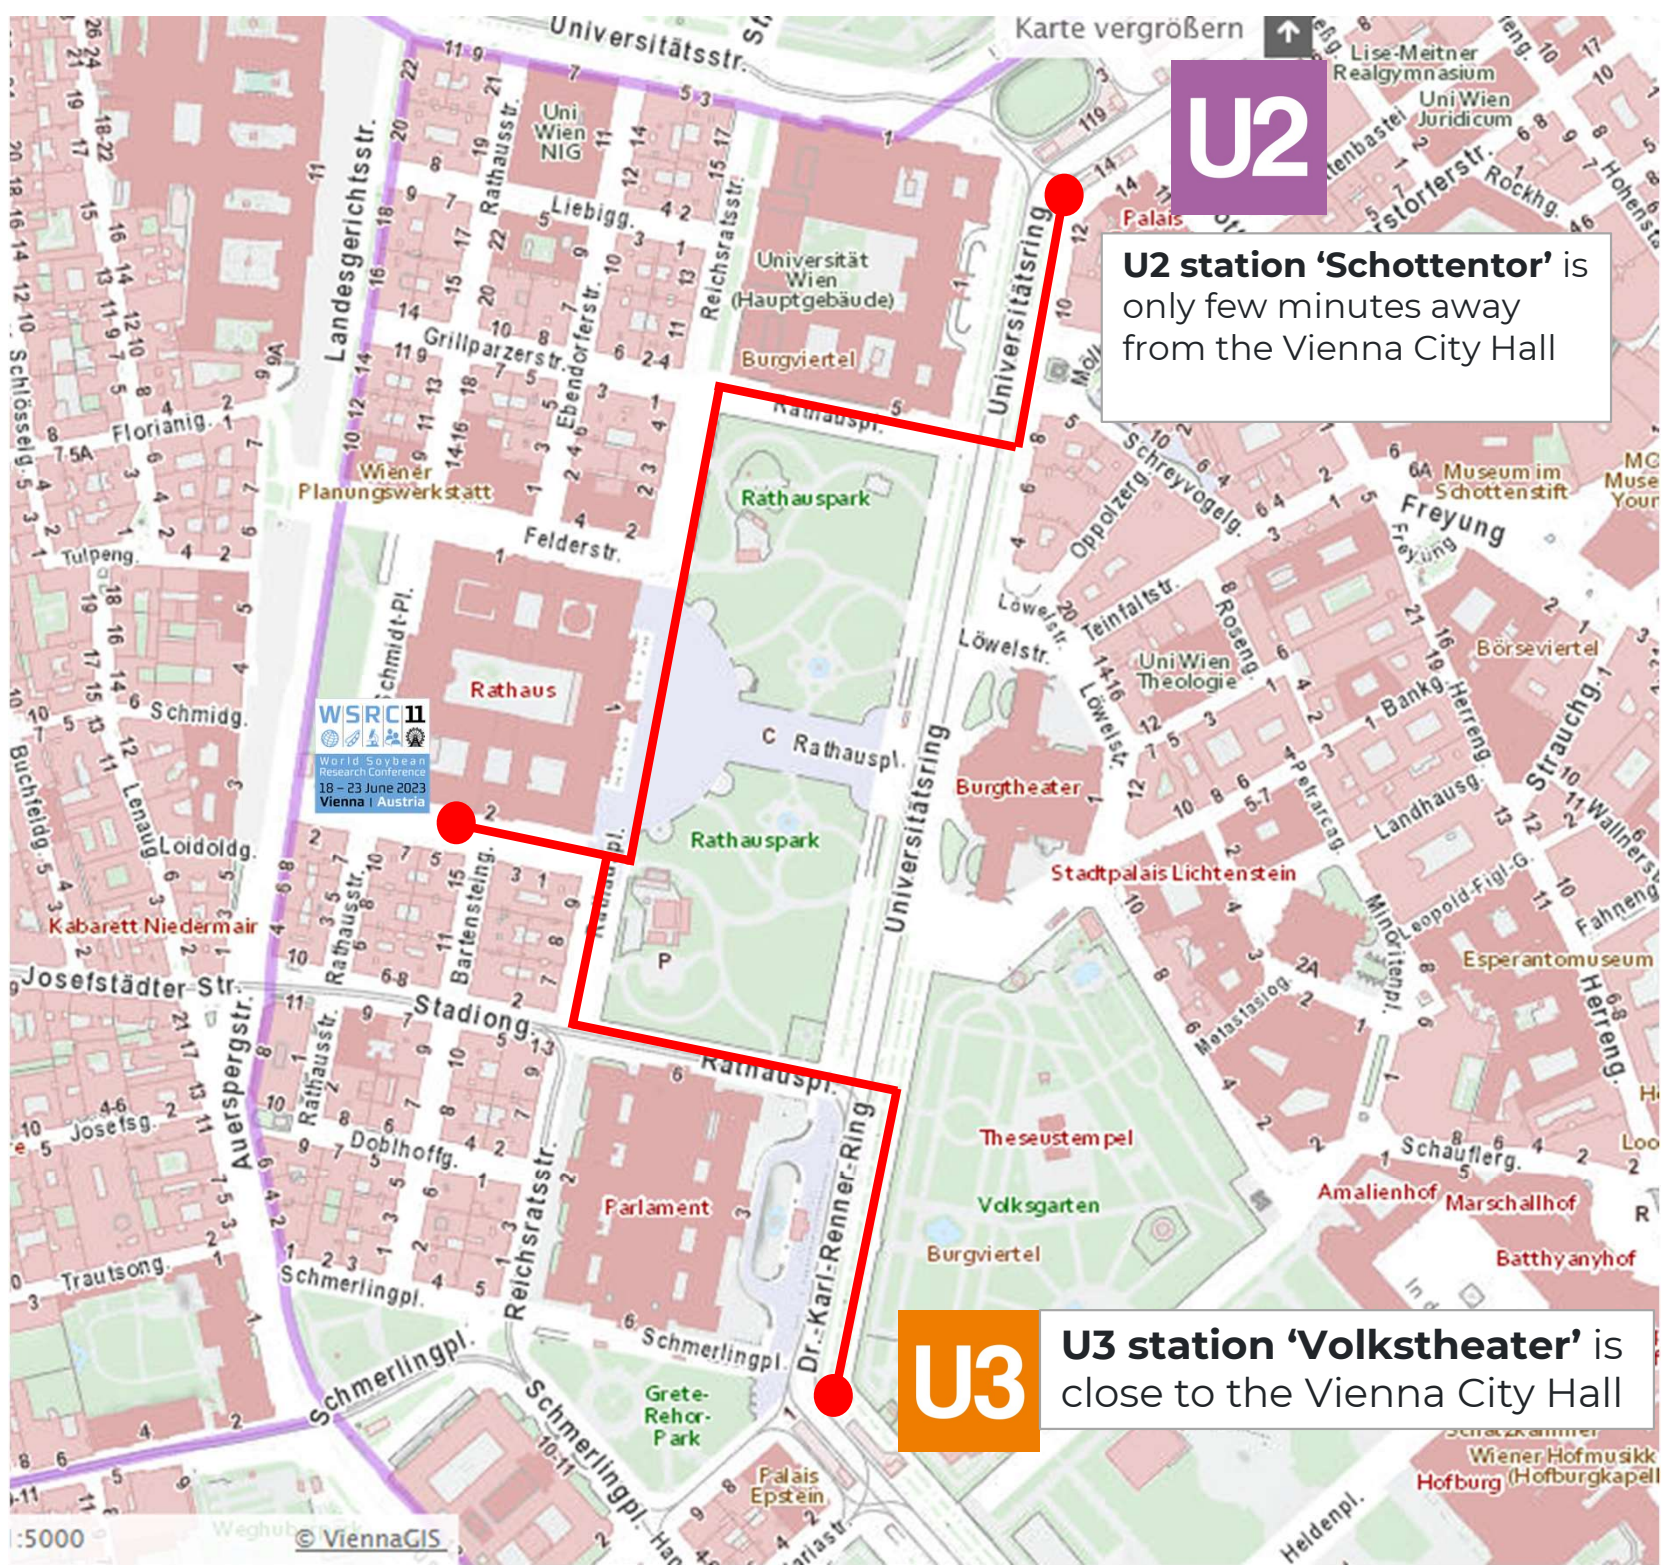

# How to get to the WSRC 11 gala evening

**22 June, 2023**  
**18:30-22:00**

**Venue: Vienna City Hall**  
**Address: Lichtenfelsgasse 2**

Kindly note that there is no organized transport between the venues, and attendees are responsible for their own transportation arrangements.

# How to get to the Vienna City Hall?

The Vienna City Hall is centrally located and is close to several metro stations. It is in a convenient walking distance of about 10-15 minutes from the U3 station Volkstheater or the U2 station 'Schottentor'. Google maps direction from U2 Schottentor: <https://goo.gl/maps/VCKfXLJDkSiKY3JW9>

All underground lines are indicated with an 'U' (German word for underground, 'U-Bahn')

**U2**

**U2 station 'Schottentor'** is only few minutes away from the Vienna City Hall

**U3**

**U3 station 'Volkstheater'** is close to the Vienna City Hall

**WSRC 11**  
World Soybean  
Research Conference  
18 - 23 June 2023  
Vienna | Austria

The entrance to the WSRC 11 gala evening is located in Lichtenfelsgasse 2.