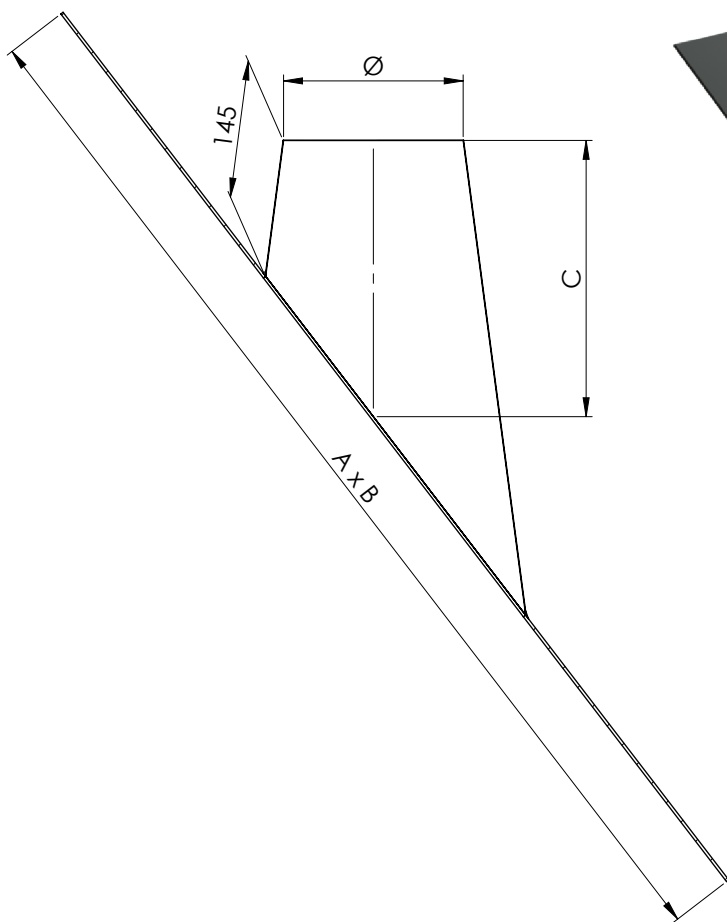

# Loodslab 45°-60° met extra lood

SYSTEMEN (Ø inw.)								ARTIKELCODE (Ø uitw.)	MATEN			
DW DWP	DWH DWBA	DWL DWLK	EK EW	EWP EWPG	DWG DWGH	DWLG	DWD		A	B	C	Ø
---	---	---	80	80	---	---	---	LSL4560095XL	969	548	230	95
---	---	---	100 110	100	---	---	---	LSL4560115XL	1008	568	243	115
80	---	---	120 125 130	---	---	---	---	LSL4560145XL	1068	598	263	145
100	---	80 100	150	---	130	80	80	LSL4560165XL	1107	618	276	165
125	---	---	180	---	150	---	100	LSL4560190XL	1157	643	292	190
150	130	130 150	200	---	180	---	130	LSL4560215XL	1207	668	309	215
180	150	---	---	---	200	---	150	LSL4560245XL	1266	698	328	245
200	180	---	250	---	---	---	180	LSL4560265XL	1306	718	341	265
---	200	---	---	---	250	---	200	LSL4560285XL	1345	738	354	285
250	---	---	300	---	---	---	---	LSL4560315XL	1405	768	374	315
---	250	---	---	---	300	---	250	LSL4560335XL	1444	788	387	335
300	---	---	350	---	---	---	---	LSL4560365XL	1504	818	406	365
---	300	---	---	---	350	---	300	LSL4560385XL	1544	838	419	385
350	---	---	400	---	---	---	---	LSL4560415XL	1603	868	439	415