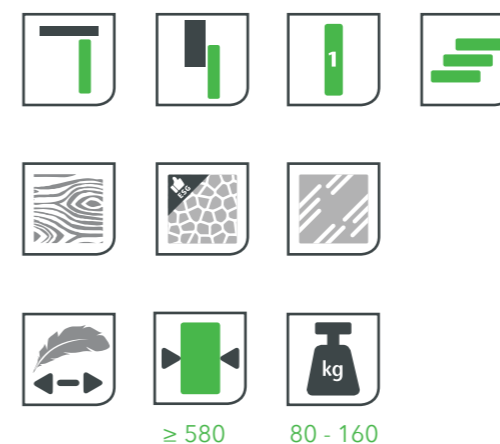

DESIGNVARIANT
available in silver EV1
and matt black

NO DRILLING
Glass doors up to 120 kg
always clamped

FLEXIBLE USE
Available for wall or ceiling
mounting or as a pocket
system

ALWAYS INCLUDED:
INNOVATIVE TWO-WAY DAMPING FOR UP TO
160 KG AND DOOR WIDTHS FROM 580 MM

BALL BEARING MOUNTED ROLLER
for optimum, quiet operation
with integrated cleaning brush

BALL BEARING FLOOR GUIDE
for comfortable operation without
vibrations

POCKET MOUNTING
Subsequent door installation
in the timber framework

WALL OR CEILING: MAXIMUM FLEXIBILITY IN INSTALLATION, INNOVATIVE TECHNOLOGY IN PERFORMANCE

ALWAYS A GOOD MATCH

Frame or skirting board - the right profile for every wall spacing. And best of all: OPK Spaceship is also available as a practical "everything-inside" kit.