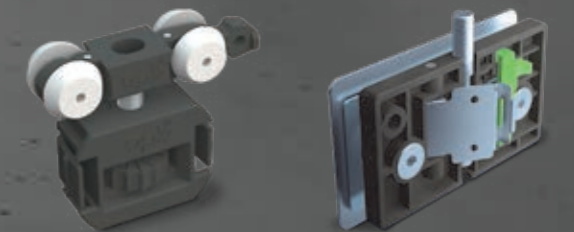

≤ 1,400 ≤ 20

COMFORTABLE
DAMPING

SIMPLY MOUNTED
Anodised aluminium glass holder with clip
mounting & safety catch

HIGH QUALITY, PLAIN BEARING DOUBLE
ROLLERS
for quiet running

SIMPLE CLIP TECHNIQUE
Simply mount the drive with clip technology,
comfortable height adjustment and integrated
adjustment lock