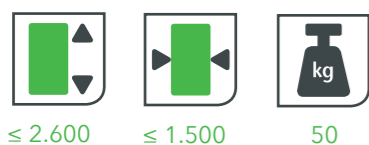

ANTI-JUMP FUNCTION PLUS
INTEGRATED DAMPING