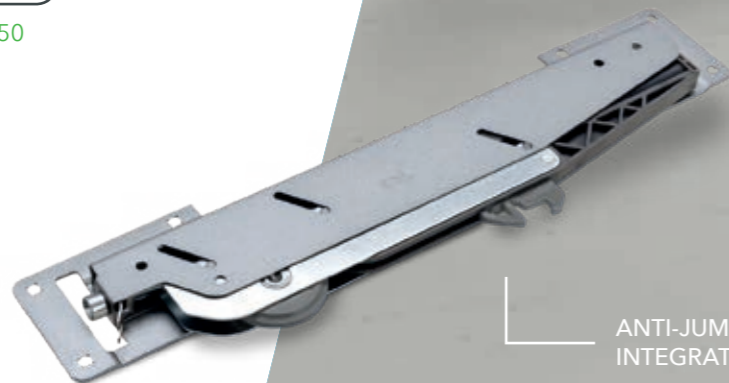

FLEXIBLE IN USE
Large range of running and guide rails for
diverse mounting possibilities

OPK FLAGSHIP

MAXIMUM LOAD
CAPACITY. MAXIMUM
SAFETY.

IS USED WHEREVER HIGH ENDURANCE
IS REQUIRED.

SIMPLY MOUNTED
guide and runner profiles can be easily
fixed by gluing, comfortable height adjustment
of the fronts

COMPLETE SOLUTION
handle strip matching the
running rails, aluminium EV1

ANTI-JUMP FUNCTION PLUS
INTEGRATED DAMPING

SYNTHETIC ROLLERS WITH BALL BEARINGS
for extremely smooth and quiet running

OPTIONAL STOPPER
for maximum safety