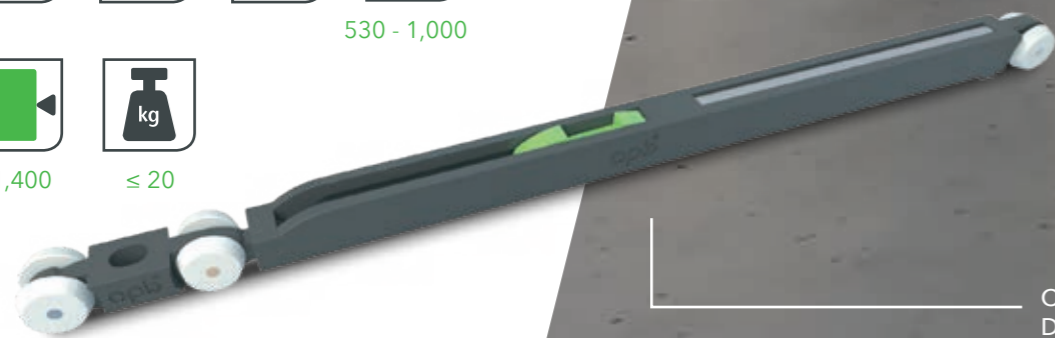

HIGH QUALITY SYNTHETIC ROLLER
FOR QUIET RUNNING

EASY ASSEMBLY
by gluing or clamping the
guide rail

MODERN DESIGN
circumferential or only horizontal
framed in shapely aluminium
frames EV1

OPK SPEEDBOAT THE FAST RUNNER FOR THE SIDEBOARD AND WALL MOUNTED CUP- BOARD.

LOOKS GOOD, IS QUICKLY MOUNTED
THANKS TO THE CLIP SYSTEM. PERFECT
FOR FREQUENT USE, E.G. IN THE KITCHEN
OR OFFICE.

VERSATILE IN USE
large selection of different designs
of running and guide rails

530 - 1,000

≤ 1,400 ≤ 20

COMFORTABLE
DAMPING

SIMPLY MOUNTED
Anodised aluminium glass holder with clip
mounting & safety catch

HIGH QUALITY, PLAIN BEARING DOUBLE
ROLLERS
for quiet running

SIMPLE CLIP TECHNIQUE
Simply mount the drive with clip technology,
comfortable height adjustment and integrated
adjustment lock