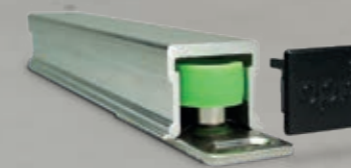

OPK NAVIGATOR TOO BEAUTIFUL, TO BE HIDDEN.

URNS EVERY DOOR INTO A
DESIGNER PIECE IN RUSTIC
BLACK DESIGN.

SAFE IS SAFE
damped end stopper
and integrated safety
catch

≤ 600

80

COMFORTABLE DAMPING
ON BOTH SIDES