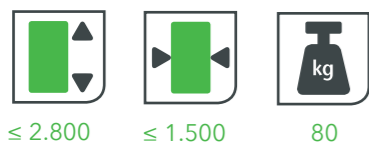

OPK OCEAN

A POWERHOUSE THAT BEATS THEM ALL.

REVERED BY CARPENTERS AND JOINERS DUE TO ITS GREAT VARIABILITY AND ITS HIGH-QUALITY FINISH

BEAUTIFULLY SILENT
The convenient centre door damper also comfortably dampens the centre doors in both directions.

NOT ONLY LOOKS GOOD
but also protects against dust: the anodised aluminium cover

HERE EVERYTHING STAYS AT HIS PLACE thanks to anti-jump- function and two-way damping with fixation

≤ 2.800

≤ 1.500

80

BOTH SIDES DAMPING WITH FIXATION