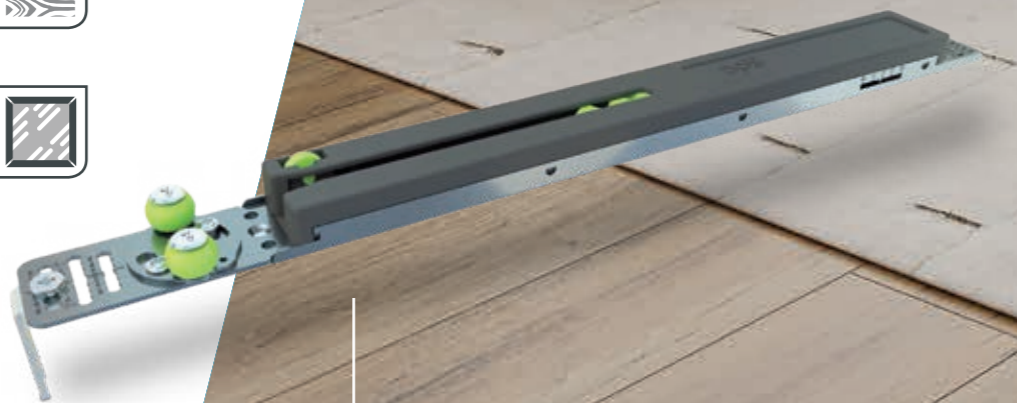

OPK CRUISER OPENS COMPLETELY NEW ROOM CONCEPT

PERFECT AS A ROOM DIVIDER OR FOR
WALK-IN STORAGE SPACES: QUICK TO AS-
SEMBLE, EXTREMELY SMOOTH RUNNING
AND MODERN DESIGN.

DESIGN VARIANTS
available in silver EV1
and titanium look

SAFE & COMFORTABLE
with adjustable opening and
closing force

2. ≤ 2,800   ≤ 1,500   50

INNOVATIVE DAMPING SYSTEM
Fixation of the middle doors optional