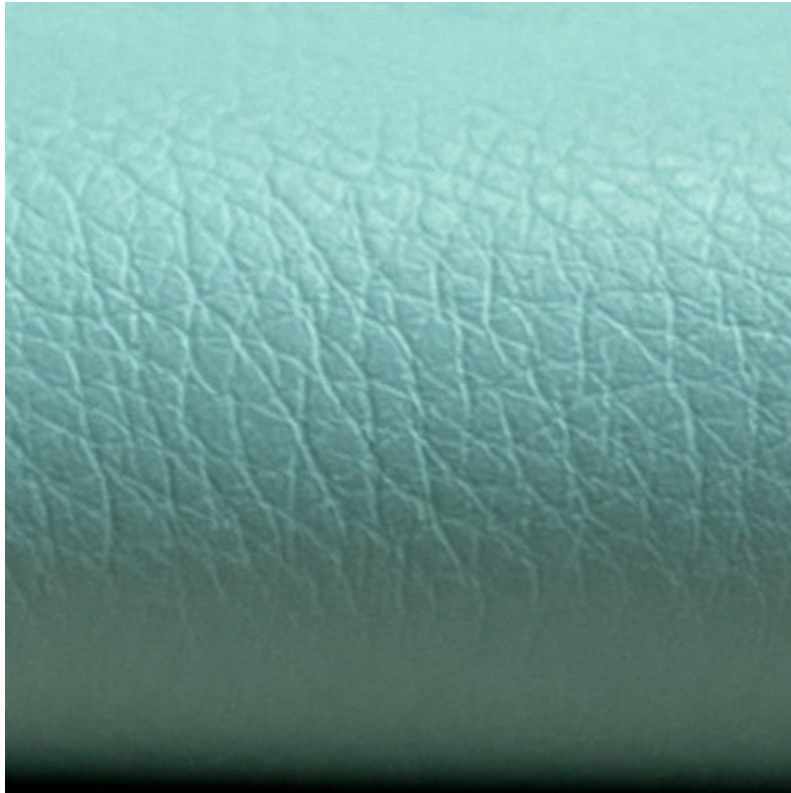

# COLOR PALETTE

NAPPA LEATHER

*nappa leather*

SchwarzwaldLeinen

---

**COLOR PALETTE**

---

**COLOR PALETTE**

---

**COLOR PALETTE**

Sea Side

Aqua

Cloud

---

**COLOR PALETTE**

White Beach