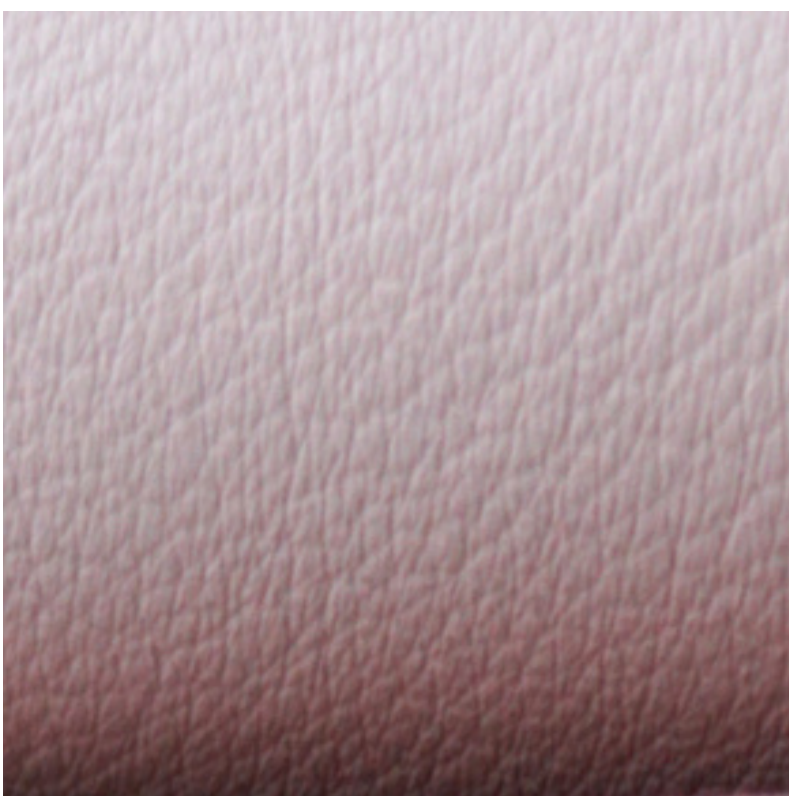

# COLOR PALETTE

NAPPA LEATHER

*nappa leather*

SchwarzwaldLeinen

---

**COLOR PALETTE**

---

**COLOR PALETTE**

---

**COLOR PALETTE**

Sea Side

Aqua

Cloud

---

**COLOR PALETTE**

White Beach