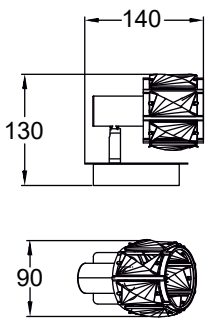

NIASA

new

Original crystal shades specially for followers of the latest trends.

NIASA
Wall lamp
CK20181015-1
1xE14 MAX 40W
iron stainless steel, crystal