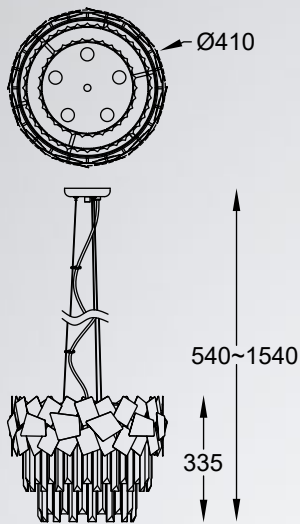

QUASAR

new

Pendant lamp
P0506-05A-F4AC
5x E14 MAX 40W

metal mirror stainless steel body,
clear crystal shade

QUASAR

new

Pendant lamp
P0506-05A-F4E3
5x E14 MAX 40W

metal brushed gold stainless steel body,
clear crystal shade