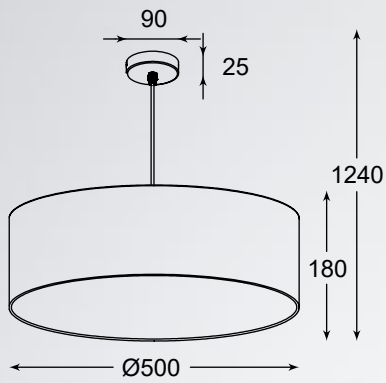

ANDREA
Pendant lamp
HP1392-500-BL+PB
1xE27 MAX 40W
satin steel metal canopy
fabric shade black outside and gold inside