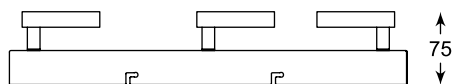

SPAZIO
Spot
CK99603A-3
3xLED 5W 1200 LM 3000K
white metal