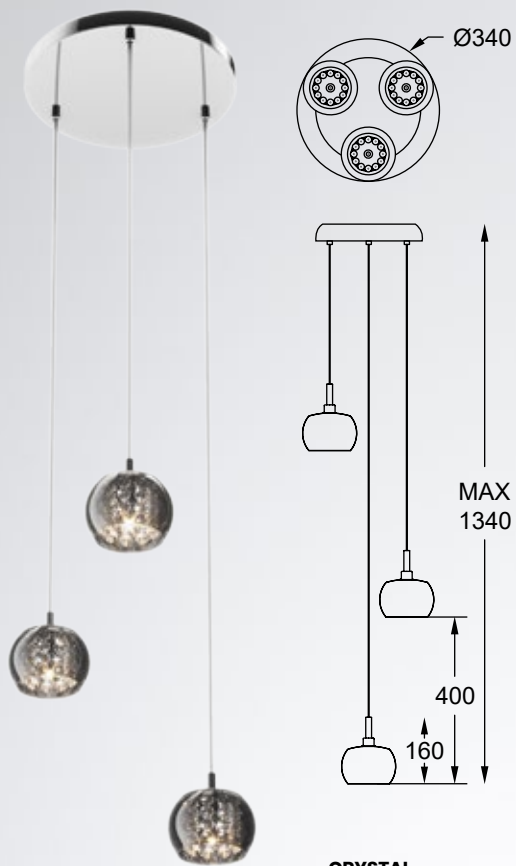

GEM LED • new

Ceiling lamp
C0389-05F-B5AC
 5xLED 5W, 2250LM, 3000K
 chrome metal body,
 transparent crystals, transparent
 glass shade

GEM LED • new

Ceiling lamp
C0389-05F-F7AC
 5xLED 5W, 2250LM, 3000K
 french gold metal body,
 transparent crystals, transparent
 glass shade

CRYSTAL .

Stylish solution for luxurious interiors.

CRYSTAL
Pendant lamp
P0076-03E-F4FZ
3xG9 MAX 42W
smoky chrome glass shade
clear crystal drops inside

CRYSTAL
Pendant lamp
P0076-05L-F4FZ
5xG9 MAX 42W
smoky chrome glass shade
clear crystal drops inside

CRYSTAL
Pendant lamp
P0076-06X-F4FZ
6xG9 MAX 42W
smoky chrome glass shade
clear crystal drops inside

CRISTAL
Pendant lamp
P0076-03M-B5FZ
3xG9 MAX 42W
smoky chrome glass shade
clear crystal drops inside