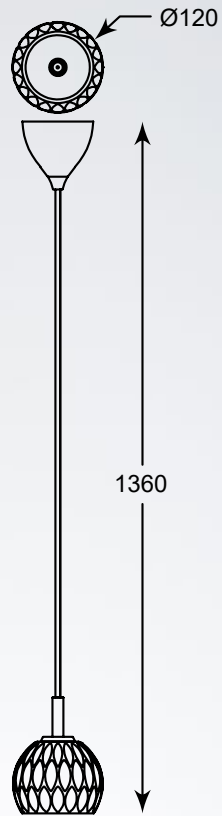

AURELIA
Pendant lamp
P0404-01A-F4AC
1xG9 MAX 42W
clear glass shade
metal chrome canopy