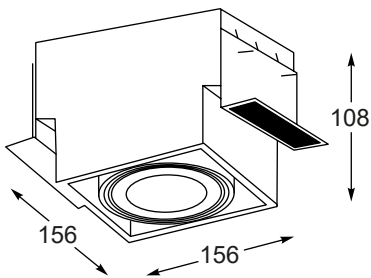

ONEON DL 111-1
Spot
1. 94363-BK (black)
2. 94363-WH (white)
1xGU10 ES111 MAX 15W
iron
black or white