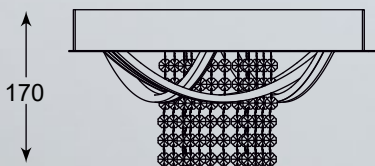

LED

350

CANTO

new

Ceiling lamp
BL180314
1xLED 15W 576LM 3000K
metal chrome canopy,
chrome aluminium body acrylic shade