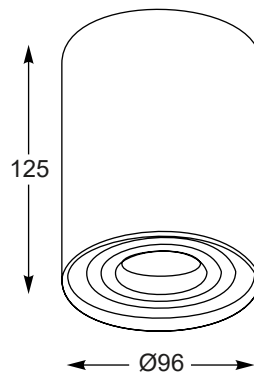

RONDOSL1
Spot
3. 94354 (brushed gold)
4. 44805 (brushed silver)
5. 45519 (white)
6. 89201 (black)
1xGU10 MAX 50W
gold or black or white or silver
aluminium
IP 24