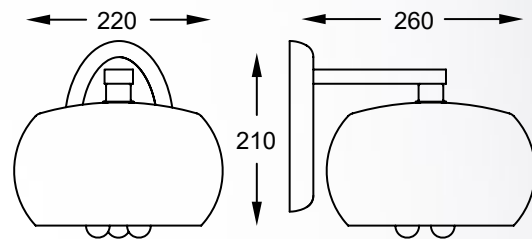

CRYSTAL
Wall lamp
3. W0076-01D-F4FZ
1xG9 MAX 42W
clear glass plating,
clear crystal drops,
smoky chrome glass shade

3.