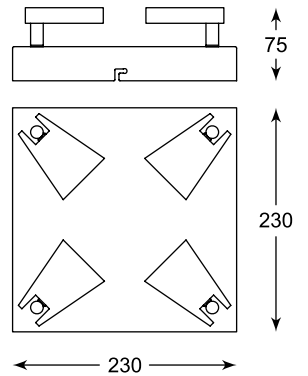

SPAZIO
Spot
CK99603A-4B
4xLED 5W 1600 LM 3000K
black metal