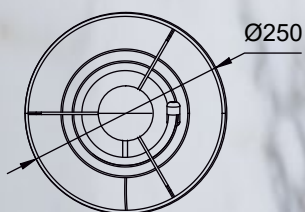

NEW YORK

Floor lamp, MJ65-3, 3xE14 MAX 40W
matt silver body and base,
opal glass shade

MILO

Floor lamp
SL598-CH
1XE27 MAX 40W
metal chrome body

LED

TINA

new

Table lamp, TL180515-2,
1XE27 MAX 60W
LED 10W 420LM 3000K
metal, aluminium body
black fabric shade
with gold inside