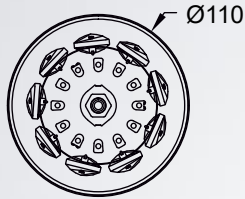

GEM new
Ceiling lamp
C0389-01A-0FD2
1xG9 28W
antique bronze metal body,
cognac crystals, transparent glass shade