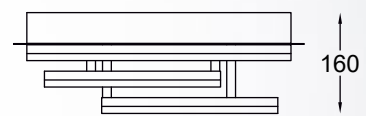

MALAWI new
Ceiling lamp
B180607-2
LED 20W 864LM 3000K
metal chrome body, acrylic
shade

MALAWI new
Ceiling lamp
B180609-3
LED 25W 1043LM 3000K
metal chrome body, acrylic
shade