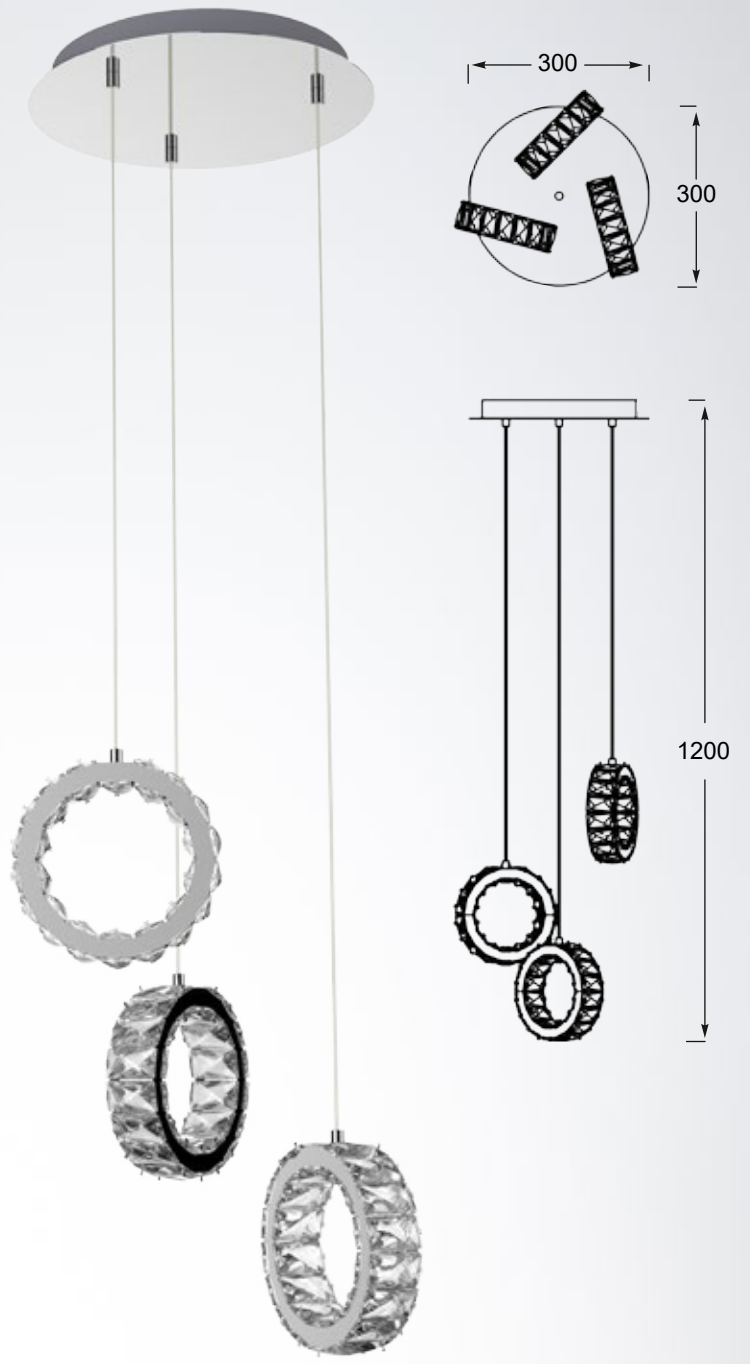

SIERRA
Ceiling lamp
12100006-SL
1xLED 40W 2600LM 4000K
chrome brushed aluminium body
acrylic shade

LED

PLATT

Chrome metal finished rings with elegant crystals will provide your living room an exclusive character.

PLATT
 Pendant lamp
PL180407-1
 1xLED 10W 520LM 4000K
 metal chrome body, clear crystal glass

PLATT
 Pendant lamp
PL180407-3
 3xLED 10W 1560LM 4000K
 metal chrome body, clear crystal glass

POSO new

Unique design in smoky glass and water droplet pattern.