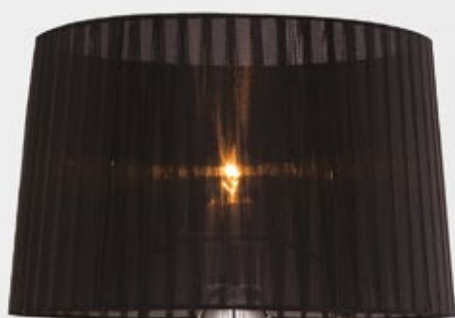

BELLO .

Stable round base supports the original leg crowned with a decorative necklace made of two crystals.

BELLO
Table lamp
RLT93224-1B
1xE27 MAX 60W
black stripes textil shade
with crystal inside,
metal chrome body