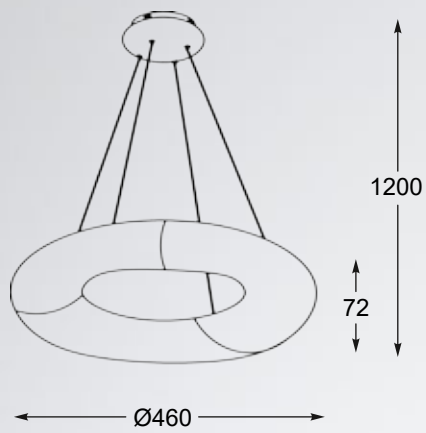

LIMA
Pendant lamp
15010002
LED 23W 1900LM 3000K
metal canopy rotational moulding
polietylen shade