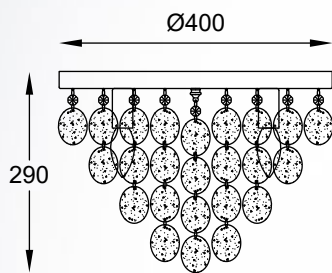

PARDO new
Ceiling lamp
18366
8xE14 MAX 40W
metal chrome body
glass