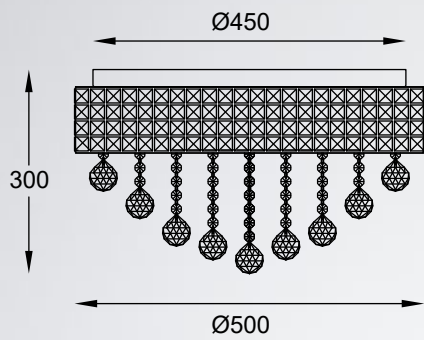

new

CAPRI
Ceiling lamp
19027-L
9xG9 MAX 25W
metal chrome body
crystal glass