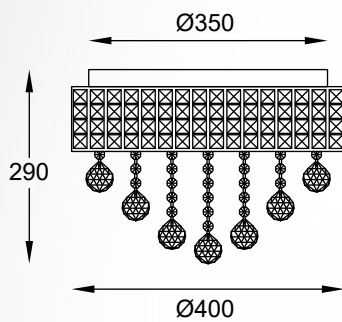

new

CAPRI
Ceiling lamp
19027-L
9xG9 MAX 25W
metal chrome body
crystal glass

new