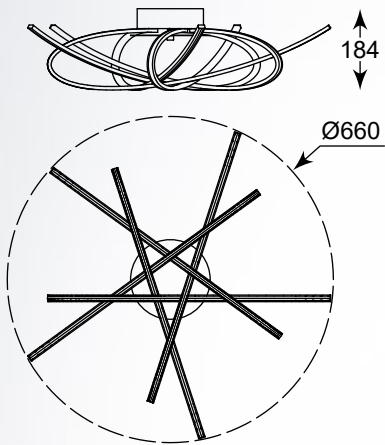

LED

PONTA

An incredibly interesting lighting design,
which unusual form.

PONTA
 Ceiling lamp
PL170855-4
 1xLED 42W 1680LM 3000K
 metal chrome canopy,
 chrome aluminium body,
 acrylic shade

PONTA
 Ceiling lamp
PL170855-5
 1xLED 50W 2000LM 3000K
 metal chrome canopy,
 chrome aluminium body,
 acrylic shade