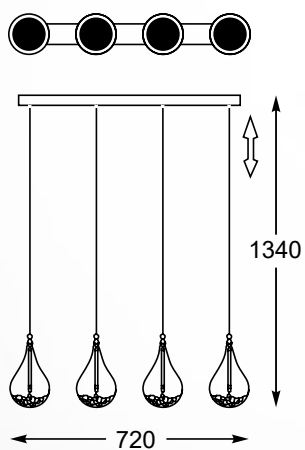

PERLE
Pendant lamp
P0226-04H-B5RK
4xG4 MAX 1,5W
metal chrome,
clear borosilicate glass with K9 crystal

PERLE
Pendant lamp
P0226-05B-F4RK
5xG4 MAX 1,5W
metal chrome,
clear borosilicate glass with K9 crystal