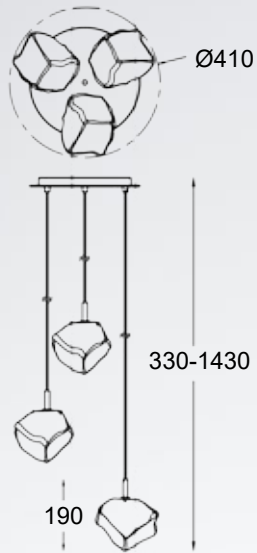

ROCK
Pendant lamp
P0488-03D-B5AC
3xG9 MAX 28W
metal chrome body,
crushed glass shade