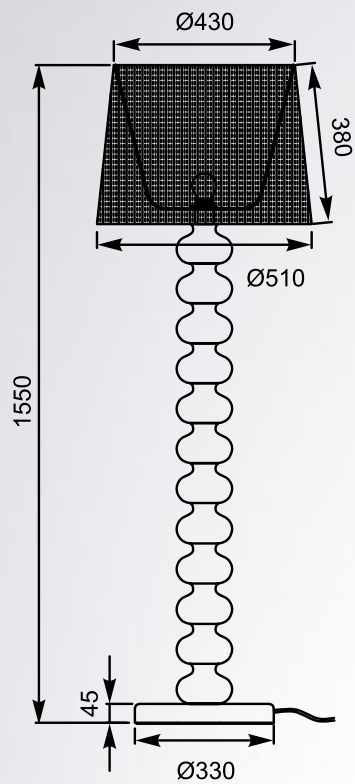

DECO
Floor lamp
TS-060216F-BK
1xE27 MAX 60W
metal chrome body,
black stripes textil shade