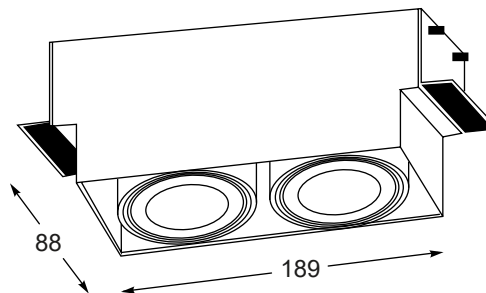

ONEON DL 50-2
Spot
3. 94362-BK (black)
4. 94362-WH (white)
2xGU10 MAX 50W
aluminium
black or white