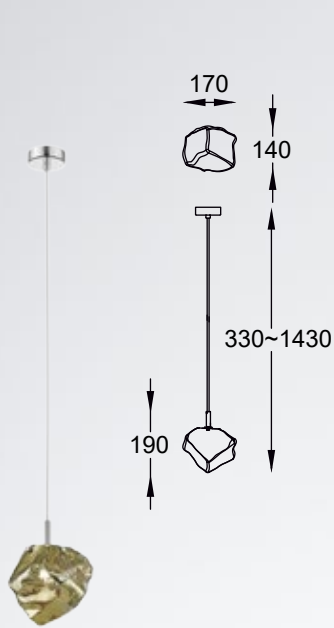

ROCK new
Pendant lamp
P0488-01F-F4HF
1xG9 MAX 28W
metal chrome body,
vacume plated
bronze shade