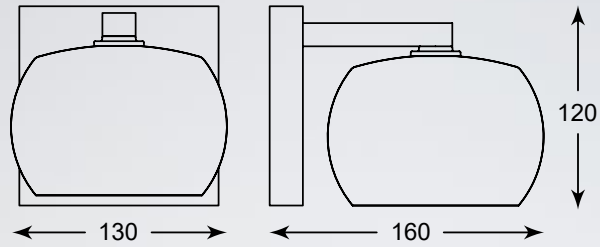

VISTA
Wall lamp
W0076-01B-B5GR
1xG9 MAX 42W
silver glass shade with dots,
crystal drops inside,
metal chrome