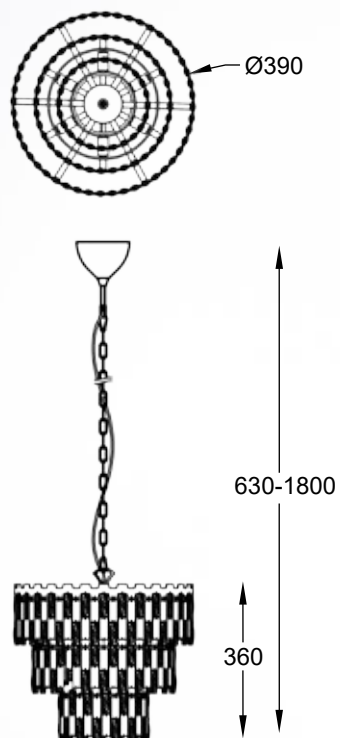

ANZIO
Pendant lamp
P0480-04A-F4AC
4xE27 MAX 40W
metal chrome body, chrome
metal plates, clear crystal glass

ANZIO
Pendant lamp
P0480-04A-F4D7
4xE27 MAX 40W
metal chrome body, gold
metal plates, clear crystal glass