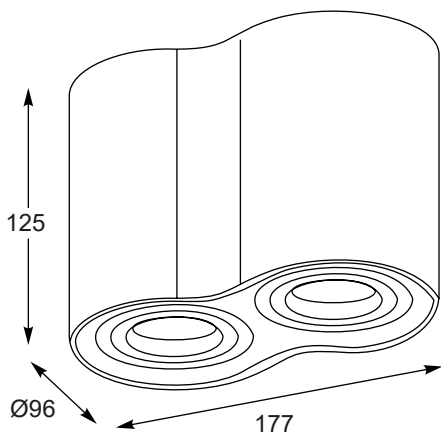

SQUARE
Spot
1. 50475-BK (black)
2. 50475-WH (white)
1x GU10 MAX 50W
aluminium
black or white

RONDOSL2
Spot
1. 50407-WH (white)
2. 50407-BK (black)
2xGU10 50W
white or black
aluminium
IP 24

RONDOSL1
Spot
3. 94354 (brushed gold)
4. 44805 (brushed silver)
5. 45519 (white)
6. 89201 (black)
1xGU10 MAX 50W
gold or black or white or silver
aluminium
IP 24