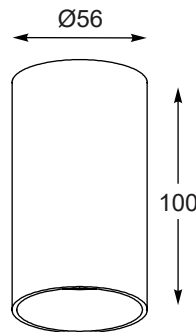

TUBA SL1
Spot
3. 92680 (black)
1xGU10 MAX 50W
aluminium full black
4. 92679 (white)
1xGU10 MAX 50W
aluminium full white