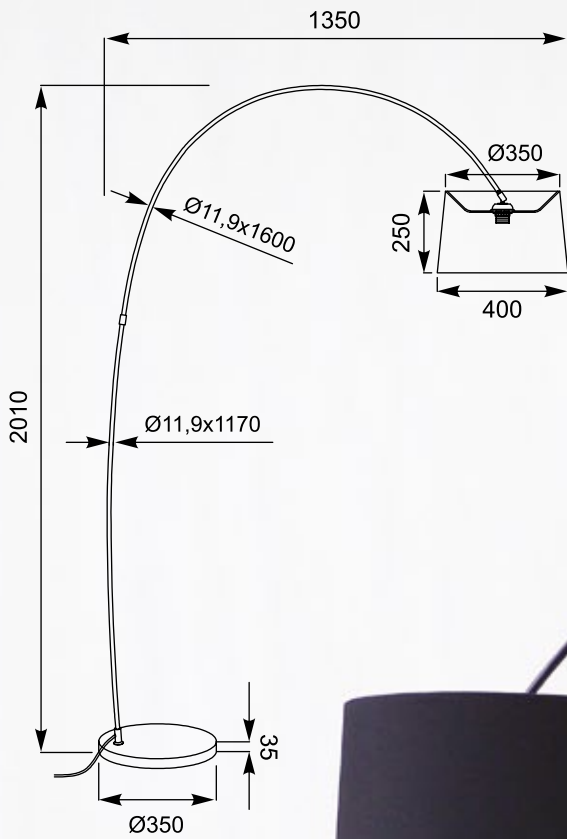

COSTANZA

Floor lamp
TS-070720F-BK
1xE27 MAX 60W
black metal body and base,
black fabric shade