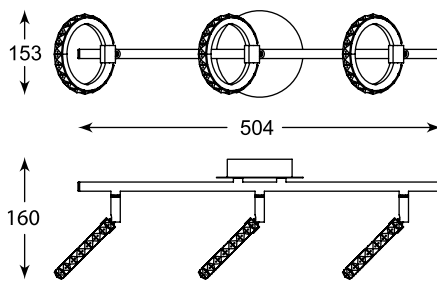

TOLEDO
Spot
TK170815-3
3xLED 5W 750 LM 3000K
chrome iron stainless steel
aluminium crystal