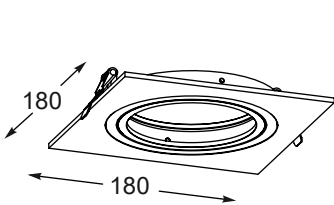

BOXY DL1

Spot

1. 20071-WH (white) 2. 20071-BK (black)

1xGU10 ESIII MAX 15W

aluminium full white or black