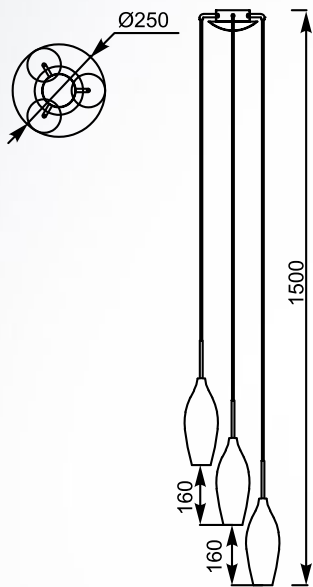

CHAMPAGNE

Glass lampshades are shaped as slender champagne glasses.

CHAMPAGNE
Pendant lamp
MD2101-1S (silver)
1xE14 MAX 40W
metal chrome canopy,
chrome glass shade

CHAMPAGNE
Pendant lamp
MD2101-1W (white)
1xE14 MAX 40W
metal chrome canopy,
white glass shade