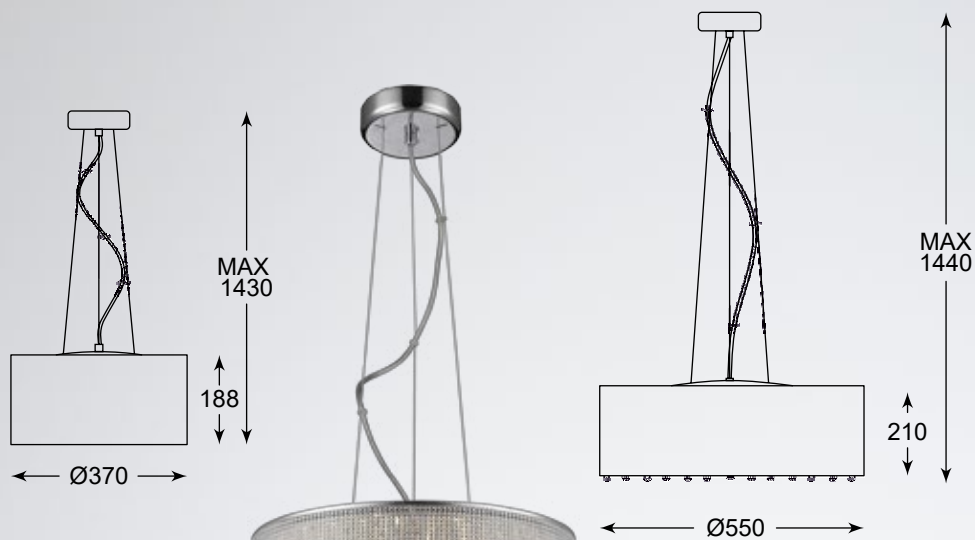

BLINK
Pendant lamp
P0173-05W-F4B3
5xG9 MAX 42W
silver shade,
aluminium rods with small crystals,
metal chrome canopy