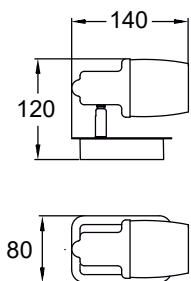

PLATT
 Pendant lamp
PL180407-1
 1xLED 10W 520LM 4000K
 metal chrome body, clear crystal glass

PLATT
 Pendant lamp
PL180407-3
 3xLED 10W 1560LM 4000K
 metal chrome body, clear crystal glass

POSO new

Unique design in smoky glass and water droplet pattern.