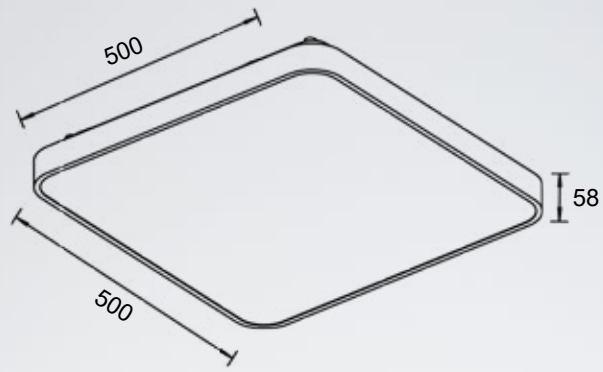

BELLIS
Ceiling lamp
12080021
1xLED 18W 1050LM 4000K
chrome aluminium body
acrylic shade

BELLIS
Ceiling lamp
12080022
1xLED 24W 1400LM 4000K
chrome aluminium body
acrylic shade

LED

SIERRA

A project with a simple geometric form and subdued colours that perfectly matches modern and minimalistic interiors.