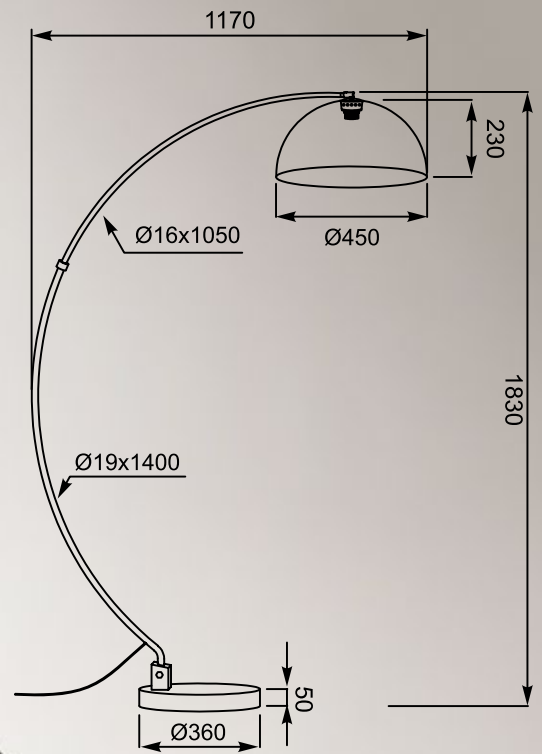

LUZIA

Floor lamp, TS-050402F-BKGO, 1xE27 MAX 60W
black metal body and base,
black metal shade with gold inside