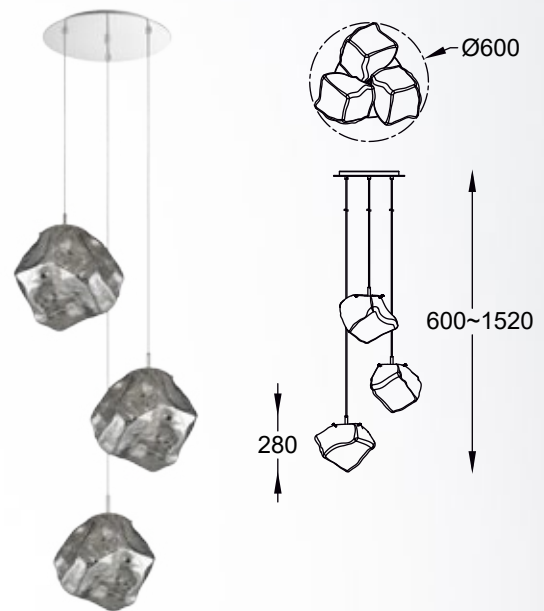

ROCK new
Pendant lamp
P0488-01F-F4FZ
1xG9 MAX 28W
metal chrome body,
vacume plated
chrome glass shade

ROCK new
Pendant lamp
P0488-03D-B5FZ
3xG9 MAX 28W
metal chrome body,
vacume plated
chrome glass shade