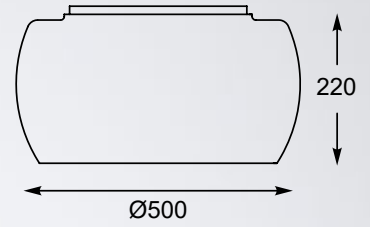

RAIN
Ceiling lamp
C0076-06X-F4K9
6xG9 MAX 42W
metal chrome,
smoky glass with crystal
drops inside