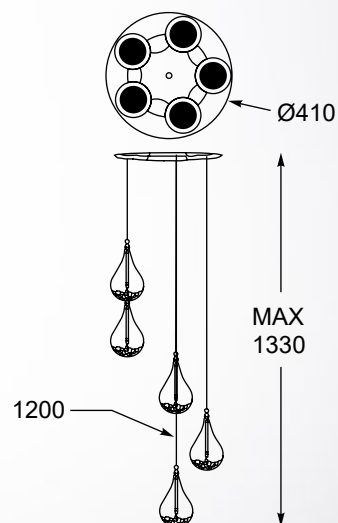

PERLE
Pendant lamp
P0226-04H-B5RK
4xG4 MAX 1,5W
metal chrome,
clear borosilicate glass with K9 crystal

PERLE
Pendant lamp
P0226-05B-F4RK
5xG4 MAX 1,5W
metal chrome,
clear borosilicate glass with K9 crystal