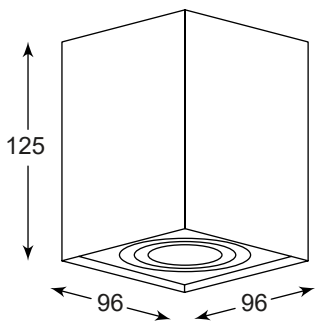

2.

QUADRO
Spot
1. 89200-WH (white)
2. 89200-BK (black)
1xGU10 MAX 50W
aluminium
white or black