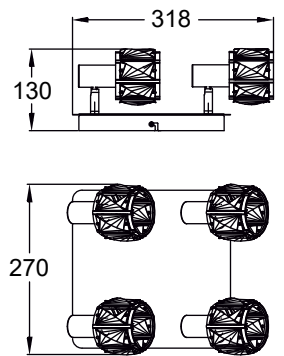

NIASA
Ceiling lamp
CK20181015-3
3xE14 MAX 40W
iron stainless steel, crystal

NIASA
Ceiling lamp
CK20181015-4
4xE14 MAX 40W
iron stainless steel, crystal

ELIA

Elegant form and crystal design allows to use lamps in various rooms and arrangements.