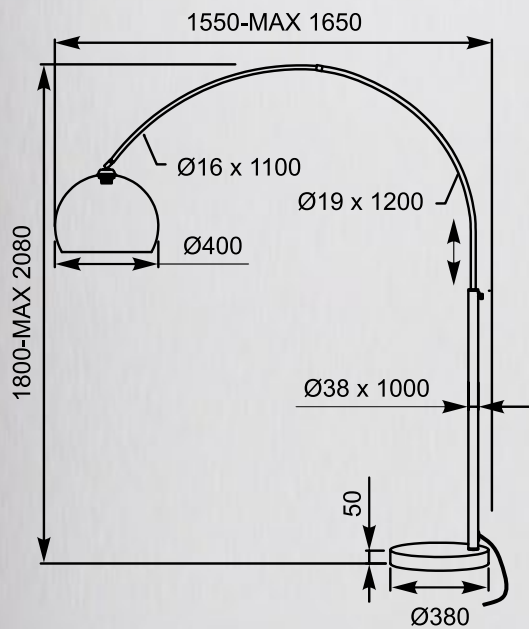

VISION

Floor lamp, TS-010121W, 1xE27 MAX 60W
metal chrome with acrylic shade, white marble base