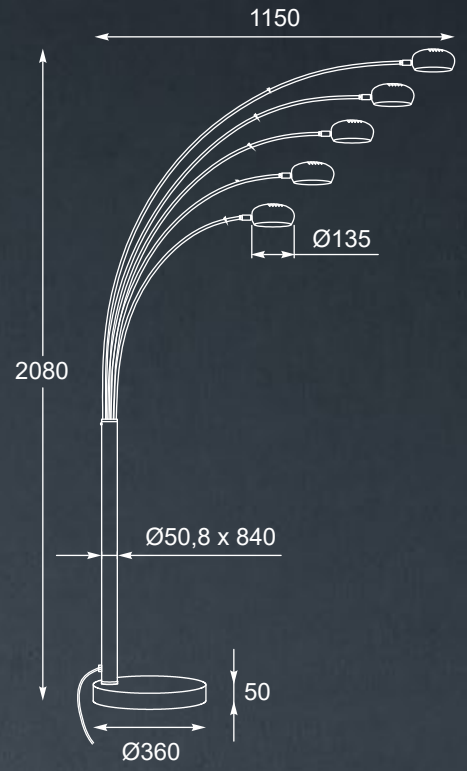

BRANCA

Floor lamp, TS-5805-BKGO, 5x E14 MAX 40W
black metal body and base, black shade gold inside