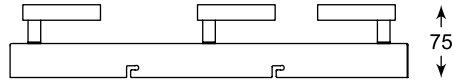

SPAZIO
Spot
CK99603A-3B
3xLED 5W 1200 LM 3000K
black metal