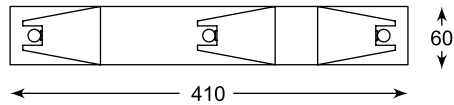

SPAZIO
Spot
CK99603A-2B
2xLED 5W 800 LM 3000K
black metal

SPAZIO
Spot
CK99603A-3B
3xLED 5W 1200 LM 3000K
black metal