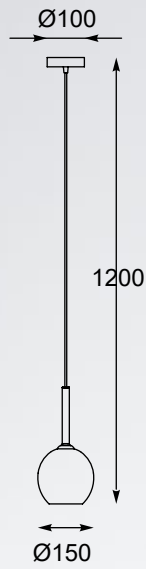

MONIC
Pendant lamp
MD1629-1 Copper
1xE14 MAX 40W
copper glass
with copper canopy