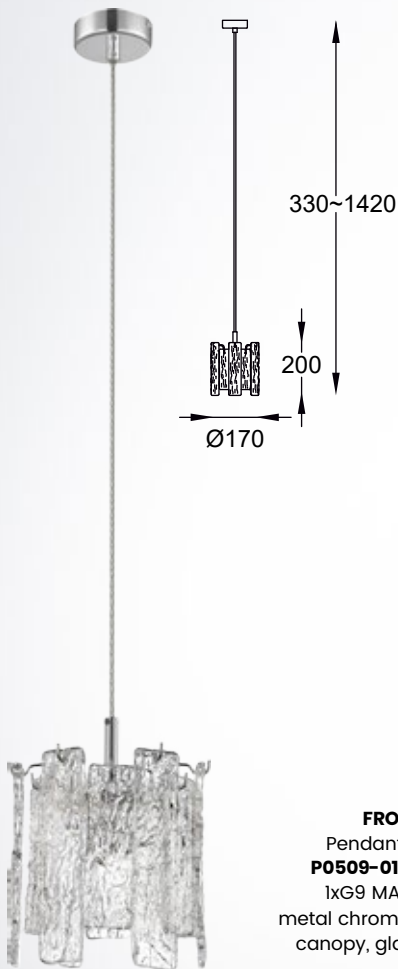

JEWELLERY
 Pendant lamp
P1550-05A-F4B3
 5x E27 MAX 60W
 metal chrome base,
 metal net shade, glass

JEWELLERY
 Wall lamp
W1550-01A-F4B3
 1x E27 MAX 60W
 metal chrome base,
 metal net shade, glass

FROZE

new

The elegant lamp shade is like an ice sculpture
that tunes the interior
and stimulates the imagination.

FROZE new
 Pendant lamp
P0509-05D-B5AC
 5xG9 MAX 42W
 metal chrome body and
 canopy, glass shade

FROZE new
 Pendant lamp
P0509-03D-B5AC
 3xG9 MAX 42W
 metal chrome body and
 canopy, glass shade

FROZE new
 Pendant lamp
P0509-04C-B5AC
 4xG9 MAX 42W
 metal chrome body and
 canopy, glass shade

FROZE new
 Pendant lamp
P0509-01D-F4AC
 1xG9 MAX 42W
 metal chrome body and
 canopy, glass shade

FROZE new
 Wall lamp
W0509-02A-B5AC
 2xG9 MAX 42W
 metal chrome body and
 glass shade