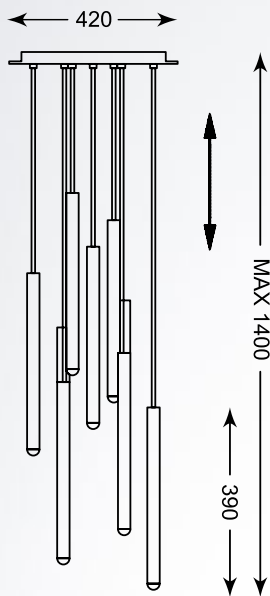

LOYA
Pendant lamp
P0461-09C-B5SC
9xLED 5W, 4050LM 3000K
chrome, french gold,
antique copper, metal