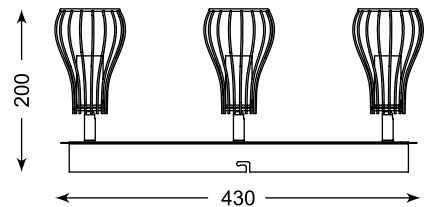

OSCAR

The leading element of the series is the original shape of the lamp shade, the lighting will be perfect for the kitchen.

OSCAR
Spot
CK170519-1
1xE14 MAX 40W
white metal,
chrome metal

OSCAR
Spot
CK170519-2
2xE14 MAX 40W
white metal,
chrome metal