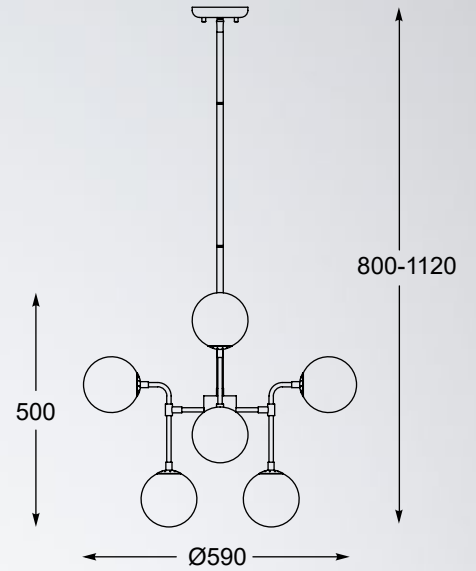

Pendant lamp
P0454-08C-SDGF
8xG9 MAX 42W
gold and black metal,
opal and clear glass