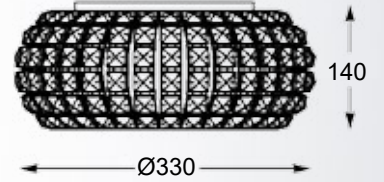

ANTARCTICA
Wall lamp
W0174-02S-F4AC
2xG9 MAX 42W
K9 clear crystal
metal chrome