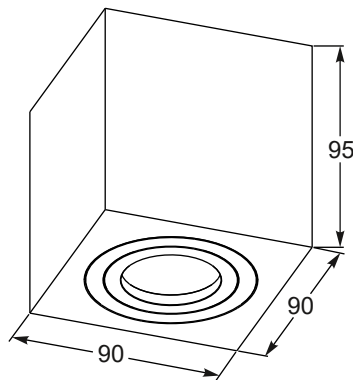

RONDIP SL new
 Spot
1. ACGU10-158 (white)
2. ACGU10-159 (black)
 1xGU10 MAX 50W
 aluminium full
 white or black, glass

QUARDIP SL new
 Spot
3. ACGU10-160 (white)
4. ACGU10-161 (black)
 1xGU10 MAX 50W
 aluminium full
 white or black, glass