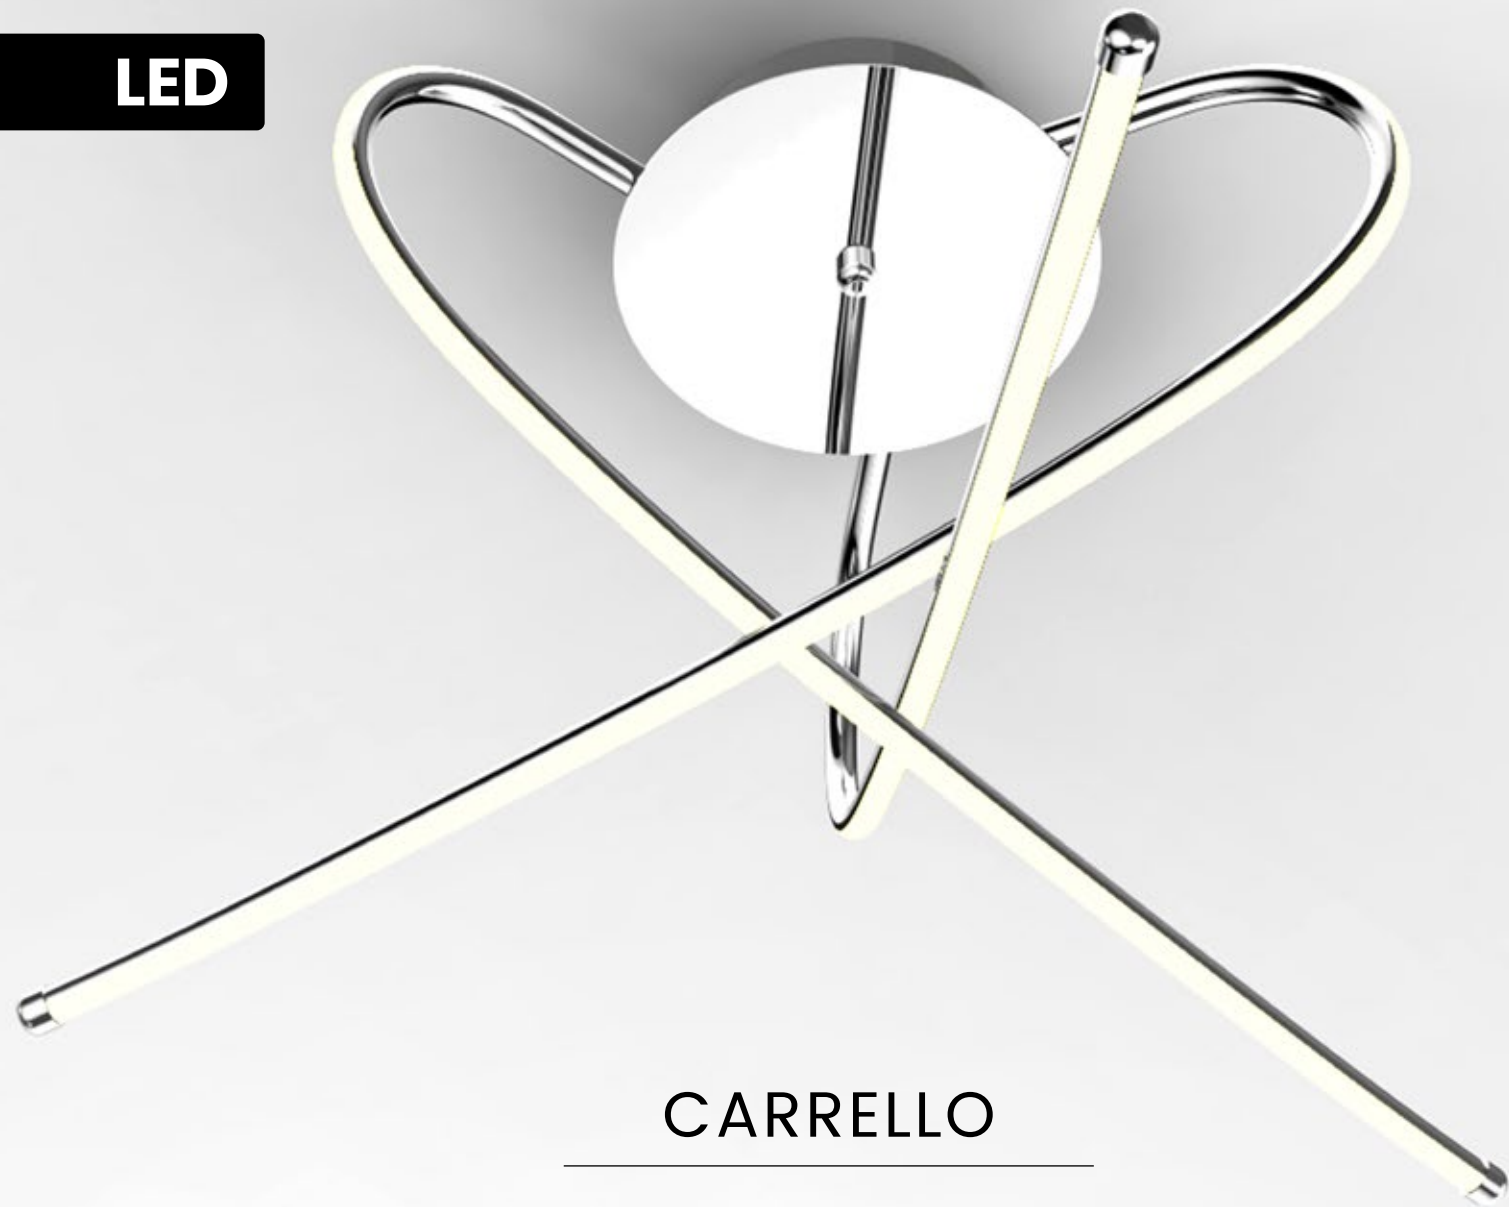

LED

DARIO

Ceiling lamp,
MX48006-3K
LED 24W 1000LM 3000K
aluminium base,
acrylic shade,
metal chrome canopy

LED

VALENTI

Ceiling lamp MX48002-4
LED 27W 1600LM 3000K
metal chrome canopy, aluminium body, acrylic shade

LED

MERLO

Ceiling lamp, PL170826-6, 1xLED 68W 2998LM 3000K
metal chrome canopy, chrome aluminium body, acrylic shade

LED

CARRELLO

The main advantages of the series are dynamic shapes, LED technology and elegant chrome trims.