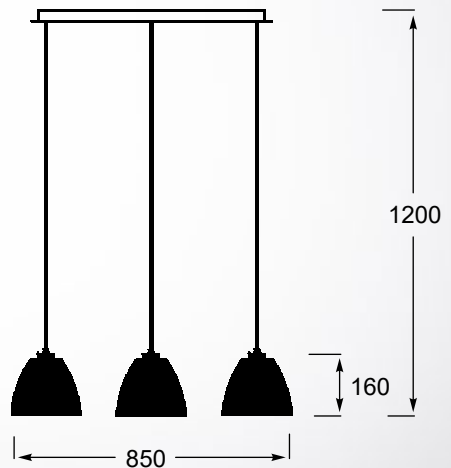

PICO
Pendant lamp
MD9023-3B (Silver)
3x E27 MAX 60W
silver aluminium wire shade
with shade opal glass inside