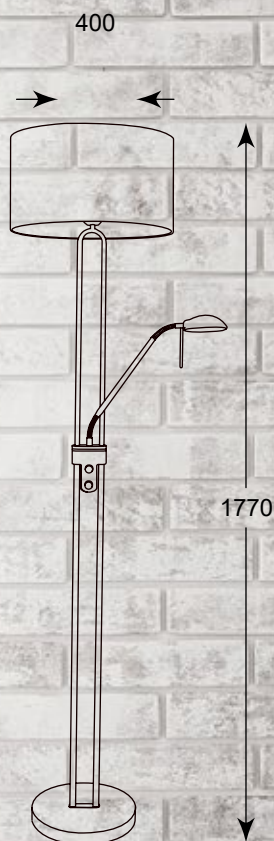

PEDRO

Floor lamp, SL570-2-SS+GR
1xE27 MAX 40W + 1xG9 MAX 42W
silver metal body and base, gray fabric shade