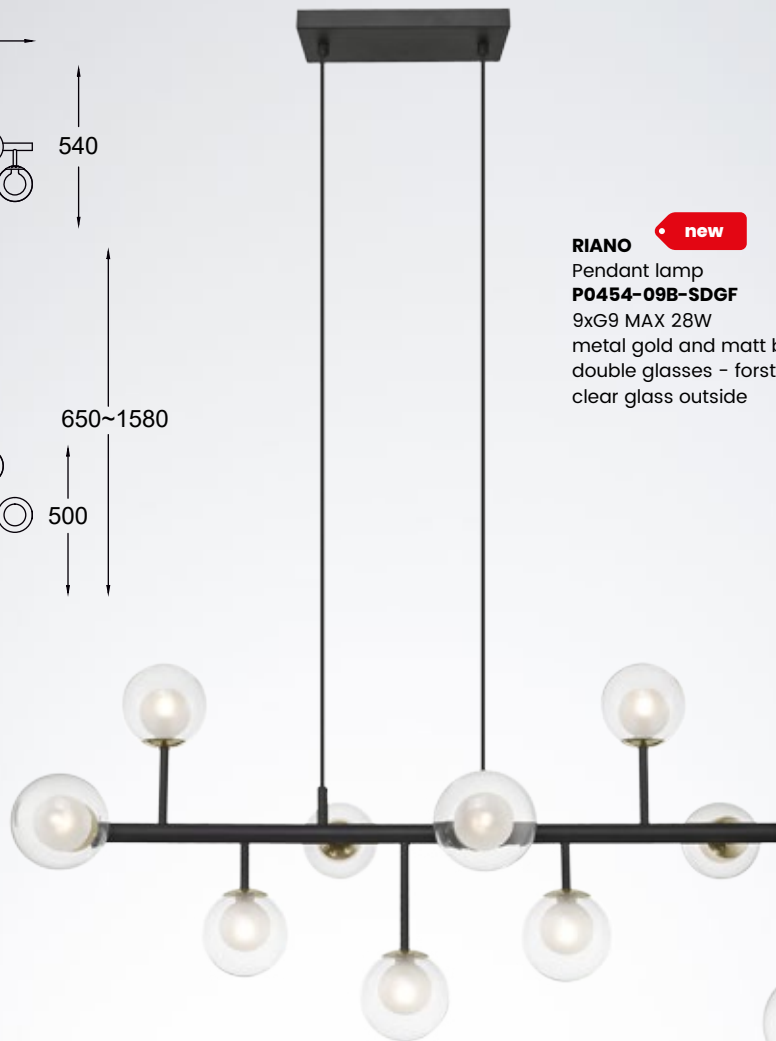

RIANO new
Pendant lamp
P0454-09B-SDGF
9xG9 MAX 28W
metal gold and matt black body,
double glasses - forsted glass inside,
clear glass outside