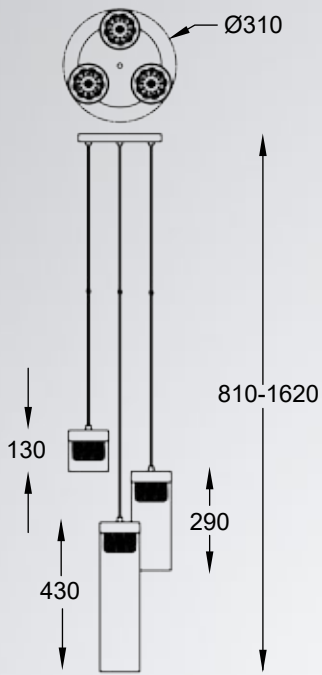

GEM
Pendant lamp
P0389-03D-0FD2
3xG9 28W
antique bronze metal body,
cognac crystals, transparent
glass shade

GEM
Pendant lamp
P0389-03D-F4AC
3xG9 28W
metal chrome body, transparent
crystals, transparent glass shade

GEM
Pendant lamp
P0389-03D-F7AC
3xG9 28W
french gold metal body,
transparent crystals, transparent
glass shade