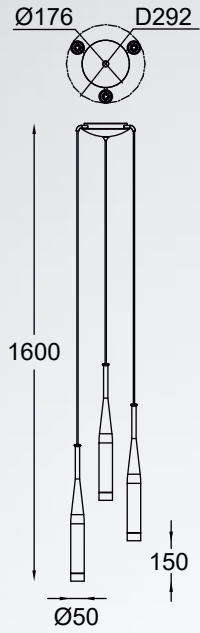

MOON
Pendant lamp
P19066B-D25
1xE27 MAX 60W
metal chrome canopy,
smoky chrome glass shade

CONTE

new

The series attracts attention with its minimalist form finished with an innovative design.

CONTE

new

Pendant lamp
MD1998A-3GL
 3xG9 MAX 40W
 aluminium brushed gold
 canopy, black aluminium body,
 brushed gold aluminium and
 white glass shade