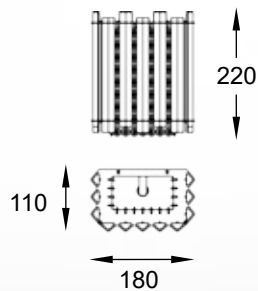

VENTUS
Wall lamp
W0465-01B-B5AC
1xG9 MAX 42W
clear crystal glass
chrome body