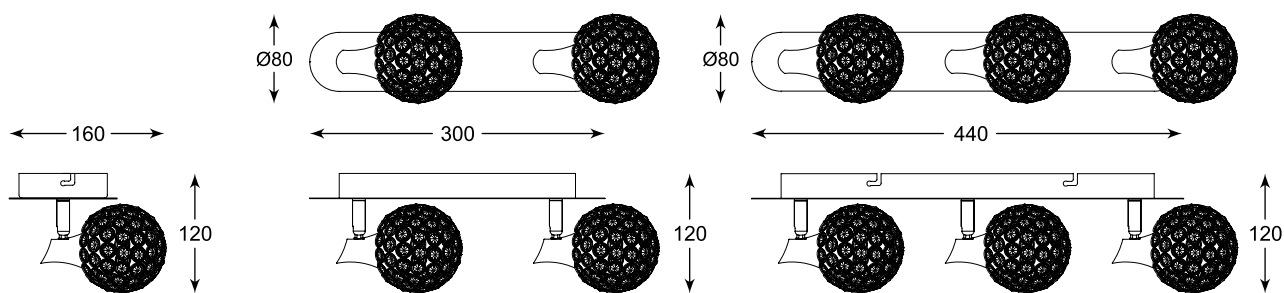

NIASA
Ceiling lamp
CK20181015-3
3xE14 MAX 40W
iron stainless steel, crystal

NIASA
Ceiling lamp
CK20181015-4
4xE14 MAX 40W
iron stainless steel, crystal

ELIA

Elegant form and crystal design allows to use lamps in various rooms and arrangements.