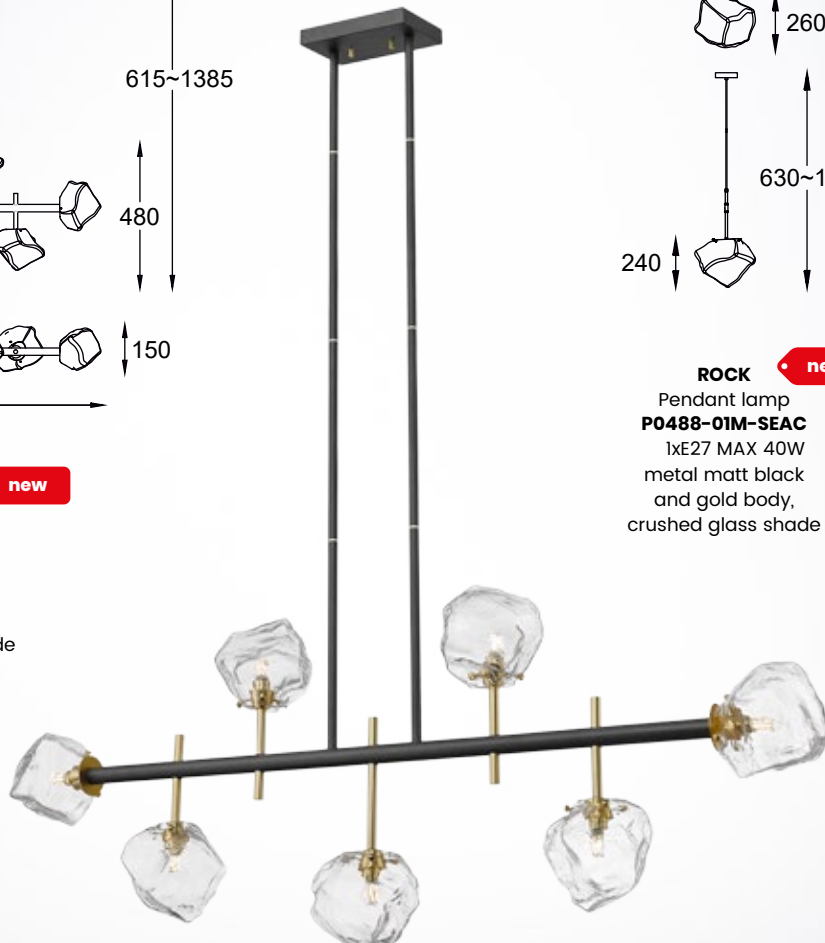

ROCK new
Pendant lamp
P0488-01M-SEAC
1xE27 MAX 40W
metal matt black
and gold body,
crushed glass shade