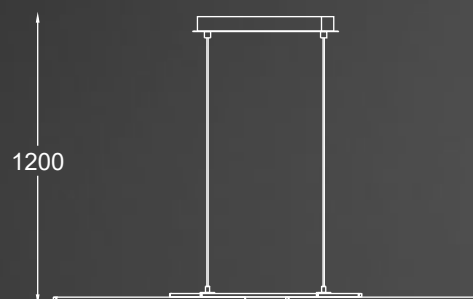

new

Pendant lamp, L180511-3,

LED 30W 987LM 3000K
metal chrome canopy,
chrome aluminium body, acrylic shade

LED

MATANA • new

Pendant lamp
L180621-3
LED 20W 929LM 3000K
metal chrome body and canopy, acrylic shade