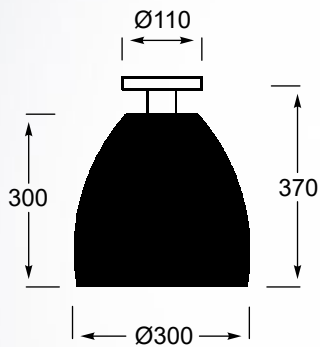

PICO
Ceiling lamp
MX9023-1L (Black)
1x E27 MAX 60W
black aluminium wire shade
with shade opal glass inside

PICO
Ceiling lamp
MX9023-1L (Silver)
1x E27 MAX 60W
silver aluminium wire shade
with shade opal glass inside

PICO
Pendant lamp
MD9023-3B (Silver)
3x E27 MAX 60W
silver aluminium wire shade
with shade opal glass inside