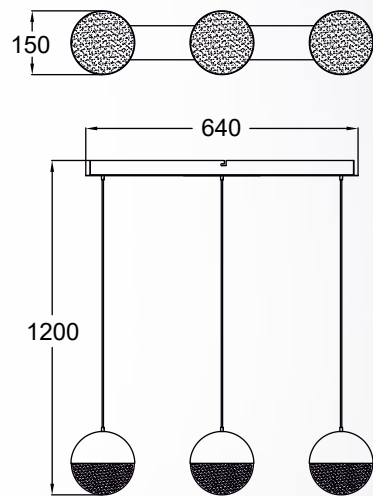

CHELAN new
Pendant lamp
PL180414-1
1xLED 5W 388LM 3000K
metal chrome body and canopy,
glass shade