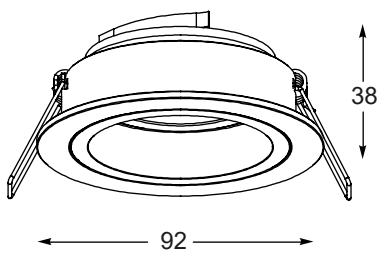

CHUCK DL ROUND
Spot
1. 92699 (white)
1xGU10 MAX 50W
aluminium full white
2. 92700 (black)
1xGU10 MAX 50W
aluminium full black