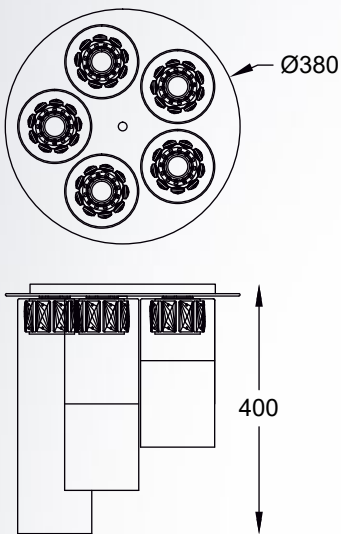

GEM LED • new

Ceiling lamp
C0389-05F-B5AC
5xLED 5W, 2250LM, 3000K
chrome metal body,
transparent crystals, transparent
glass shade

GEM LED • new

Ceiling lamp
C0389-05F-F7AC
5xLED 5W, 2250LM, 3000K
french gold metal body,
transparent crystals, transparent
glass shade