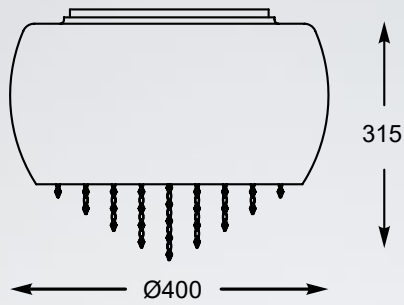

VISTA
Ceiling lamp
C0076-05K-F4GR
5xG9 MAX 42W
silver glass shade with dots,
metal chrome