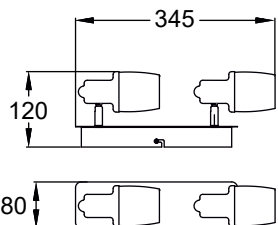

POSO
Ceiling lamp
CK180612-4
4xE14 MAX 40W
iron stainless steel body,
glass shade

POSO new

The model has a modern and simple form. Subdued colors gives universal character.

POSO
Wall lamp
CK180610-1
1xGU10 MAX 40W
iron stainless steel body,
white shade