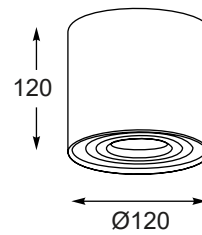

BOX
Spot
5. 50631 (white)
6. 50630 (black)
1xG9 MAX 42W
aluminium
white or black