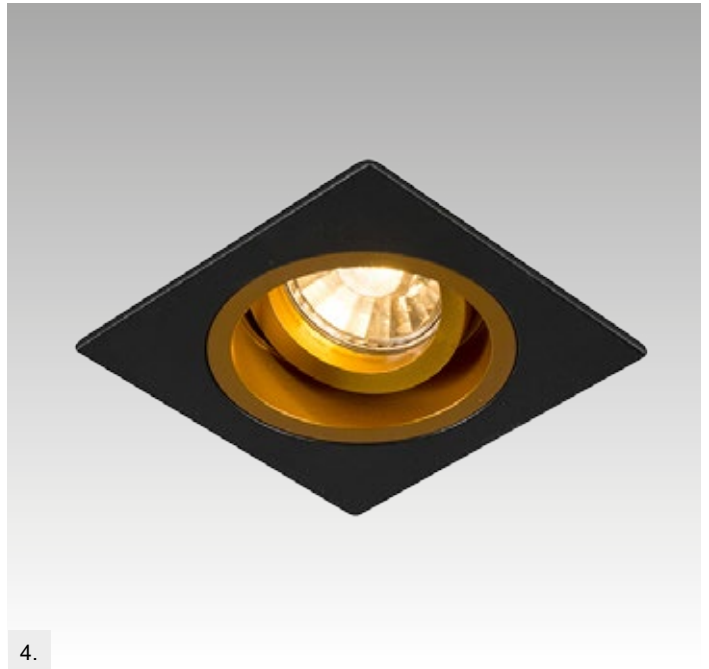

2.

4.

CHUCK DL ROUND
 Spot
1. 92699 (white)
 1xGU10 MAX 50W
 aluminium full white
2. 92700 (black)
 1xGU10 MAX 50W
 aluminium full black

CHUCK DL SQUARE
 Spot
4. 92703 (white)
 1xGU10 MAX 50W
 aluminium full white
5. 92704 (black)
 1xGU10 MAX 50W
 aluminium full black