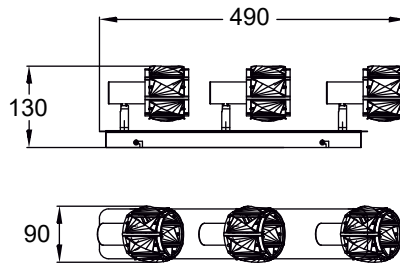

NIASA
Ceiling lamp
CK20181015-3
3xE14 MAX 40W
iron stainless steel, crystal

NIASA
Ceiling lamp
CK20181015-4
4xE14 MAX 40W
iron stainless steel, crystal

ELIA

Elegant form and crystal design allows to use lamps in various rooms and arrangements.