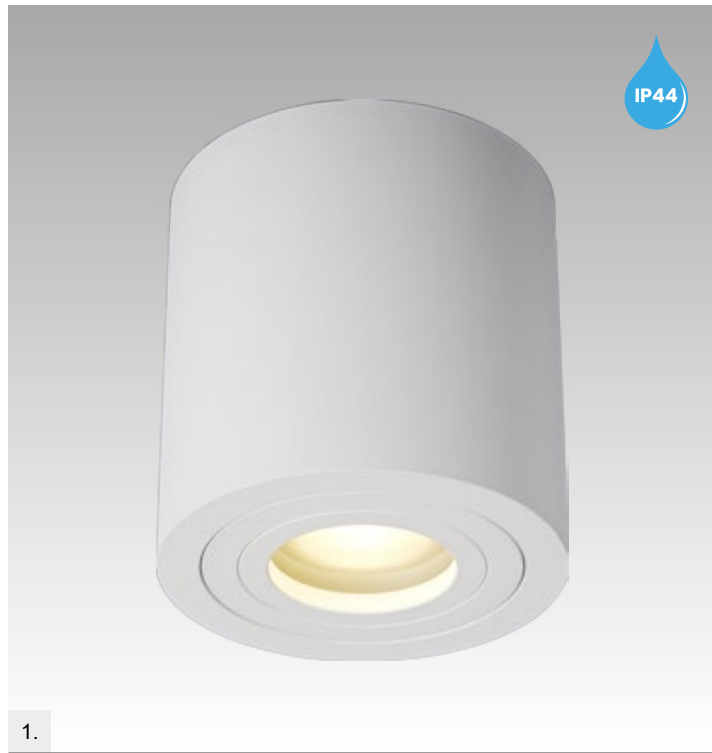

RONDIP SL new
 Spot
1. ACGU10-158 (white)
2. ACGU10-159 (black)
 1xGU10 MAX 50W
 aluminium full
 white or black, glass

QUARDIP SL new
 Spot
3. ACGU10-160 (white)
4. ACGU10-161 (black)
 1xGU10 MAX 50W
 aluminium full
 white or black, glass