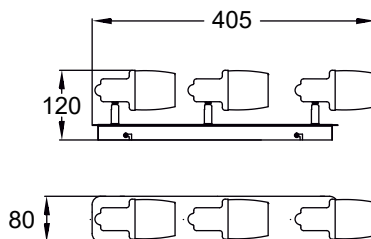

POSO new

Unique design in smoky glass and water droplet pattern.