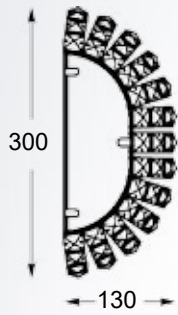

ANTARCTICA
Wall lamp
W0174-02S-F4AC
2xG9 MAX 42W
K9 clear crystal
metal chrome