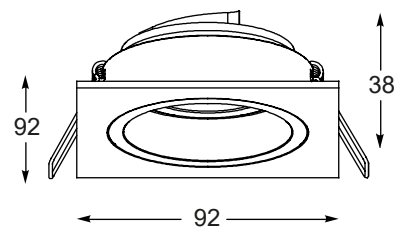

2.

4.

CHUCK DL ROUND
 Spot
1. 92699 (white)
 1xGU10 MAX 50W
 aluminium full white
2. 92700 (black)
 1xGU10 MAX 50W
 aluminium full black

CHUCK DL SQUARE
 Spot
4. 92703 (white)
 1xGU10 MAX 50W
 aluminium full white
5. 92704 (black)
 1xGU10 MAX 50W
 aluminium full black