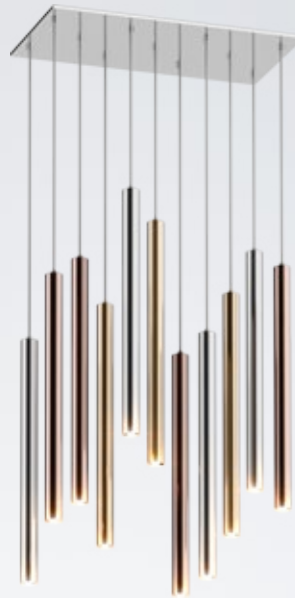

COSTANZA

Floor lamp
TS-070720F-BK
1xE27 MAX 60W
black metal body and base,
black fabric shade

MARESCA

Original tripod base combined with a classic shade.

MARESCA

Floor lamp

TS-170429F-WH

1xE27 MAX 60W

White metal standing base,
White fabric shade

MARESCA
Floor lamp
TS-170429F-BK
1xE27 MAX 60W
Black metal
standing base,
Black fabric shade

LED

LOYA

Simple form and minimalism - a perfect complement to spacious and modern interiors.

LOYA
Pendant lamp
P0461-11A-B5SC
11xLED 5W, 4950LM 3000K
chrome, french gold,
antique copper metal

LOYA
Pendant lamp
P0461-09C-B5SC
9xLED 5W, 4050LM 3000K
chrome, french gold,
antique copper, metal

LOYA
Pendant lamp
P0461-09C-B5F4
9xLED 5W, 4050LM 3000K
metal chrome body