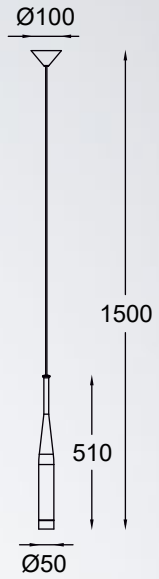

MOON
Pendant lamp
P19066B-D25
1xE27 MAX 60W
metal chrome canopy,
smoky chrome glass shade

CONTE

new

The series attracts attention with its minimalist form finished with an innovative design.

CONTE

new

Pendant lamp
MD1998A-3GL
 3xG9 MAX 40W
 aluminium brushed gold
 canopy, black aluminium body,
 brushed gold aluminium and
 white glass shade