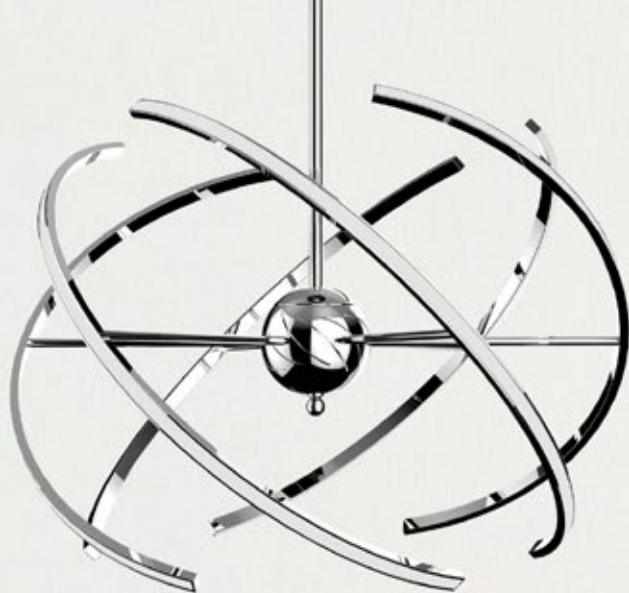

LED

COMET

Pendant lamp
PL170856-6
LED 50W 1960LM 3000K
metal chrome canopy, chrome aluminium body,
acrylic shade