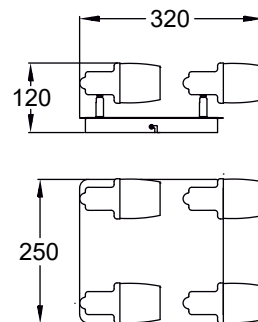

POSO new

Unique design in smoky glass and water droplet pattern.