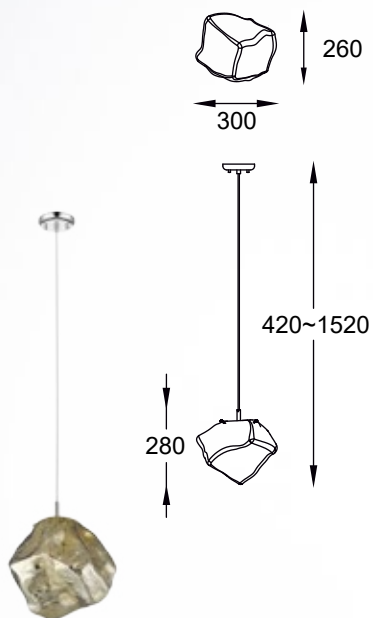

ROCK new
Pendant lamp
P0488-01F-F4HF
1xG9 MAX 28W
metal chrome body,
vacume plated
bronze shade

ROCK new
Pendant lamp
P0488-03D-B5HF
3xG9 MAX 28W
metal chrome body,
vacume plated
bronze shade