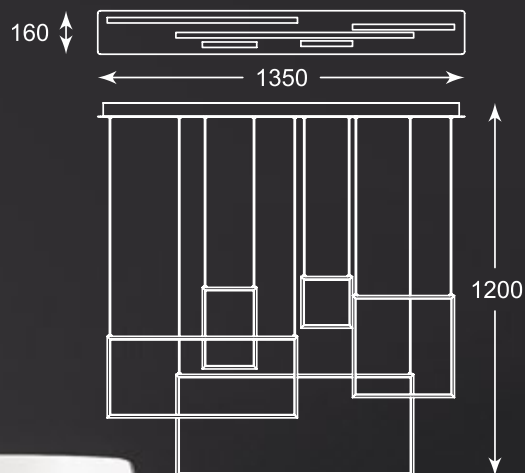

RECTAN

Pendant lamp, L171209-5, LED 80W 3200LM 3000K
white metal canopy, white body, acrylic shade