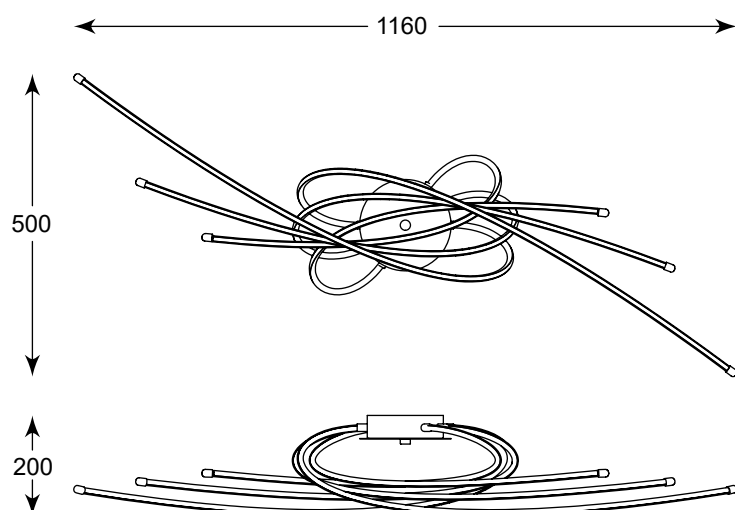

LED

MERLO

Ceiling lamp, PL170826-6, 1xLED 68W 2998LM 3000K
metal chrome canopy, chrome aluminium body, acrylic shade

LED

CARRELLO

The main advantages of the series are dynamic shapes, LED technology and elegant chrome trims.