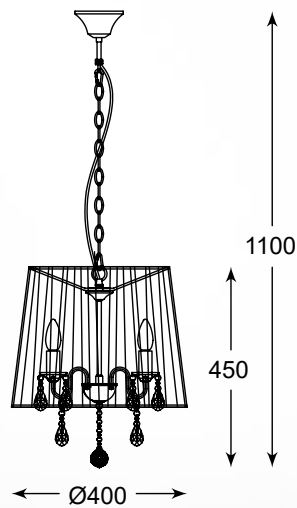

CESARE

A perfect combination of classic elegance
with a modern touch.

CESARE
Pendant lamp
RLD94350-5A
5x E14 MAX 40W
white stripes textil shade
with crystals inside
metal chrome body and
canopy

CESARE
Pendant lamp
RLD94350-5B
5x E14 MAX 40W
black stripes textil shade
with crystals inside
metal chrome body and
canopy