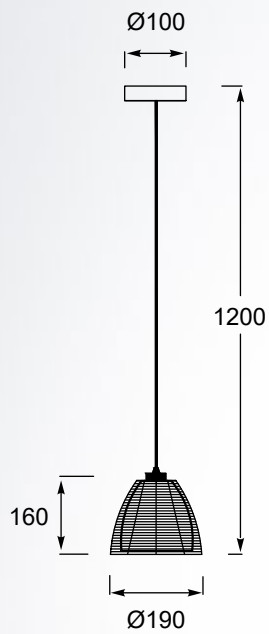

PICO

Interesting appearance and subdued colours.

PICO
Pendant lamp
MD9023-1L (Black)
1x E27 MAX 60W
black aluminium wire shade
with shade opal glass inside

PICO
Pendant lamp
MD9023-1L (Silver)
1x E27 MAX 60W
silver aluminium wire shade
with shade opal glass inside