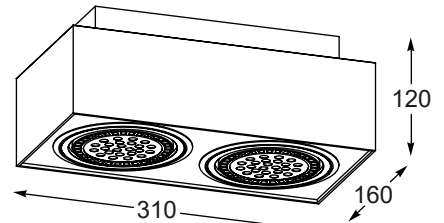

BOXY CL2

Spot

5. 20075-WH (white) 6. 20075-BK (black)

2xGU10 ESIII MAX 15W

aluminium full white or black