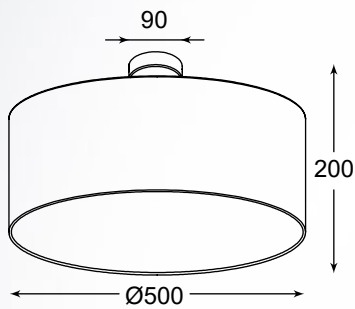

ANDREA
Ceiling lamp
HP1392-C-500-BL+PB
1xE27 MAX 40W
satin steel metal canopy
fabric shade black outside and gold inside