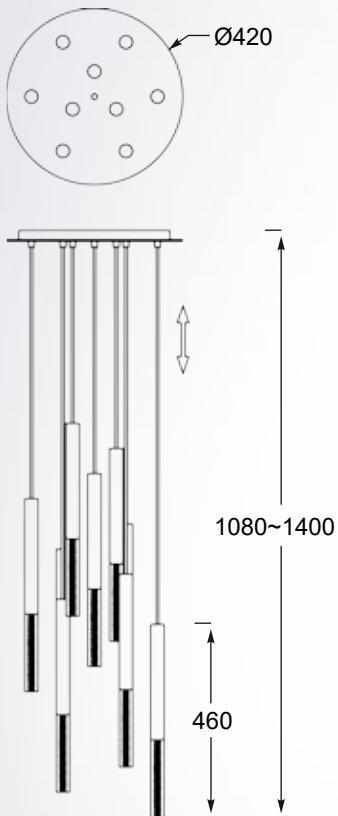

ONE

Pendant lamp
P0461-09L-B5F4
9xLED 5W 4050LM 3000K
metal chrome body, acrylic bar with
bubbles inside