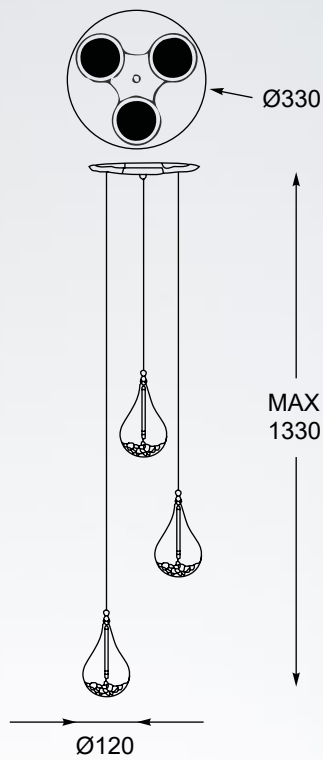

PERLE
Pendant lamp
P0226-01A-F4RK
1xG4 MAX 1,5W
metal chrome,
clear borosilicate glass with K9 crystal