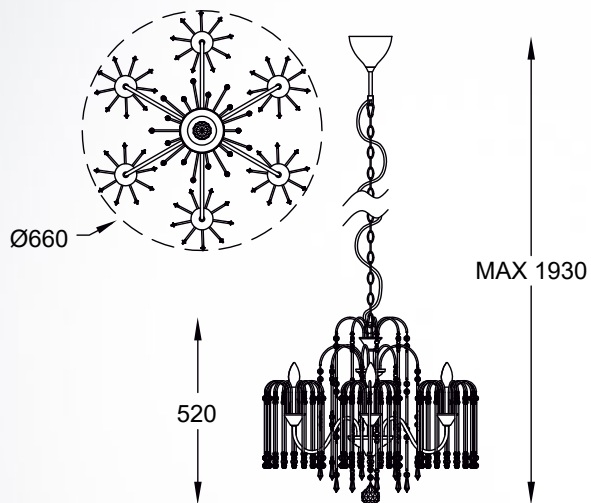

QUASAR

new

Pendant lamp
P0506-06A-F4E3
 6x E14 MAX 40W

metal brushed gold stainless steel body,
 clear crystal shade

QUASAR new
Wall lamp
W0506-02A-B5AC
2xG9 MAX 42W
metal mirror stainless steel body,
clear crystal shade

QUASAR new
Wall lamp
W0506-02A-B5E3
2xG9 MAX 42W
metal brushed gold stainless steel body,
clear crystal shade

ALMERIA

Pendant lamp
YSC01
3xE27 MAX 60W
clear crystal glass
chrome body

LUCAS

It attention with its innovation, design and crystal decorations.

LUCAS
Pendant lamp
P0354-06B-F4QL
6XE14 MAX 40W
metal chrome body
crystal shade

LUCAS
Wall lamp
W0354-01B-F4QL
1XE14 MAX 40W
metal chrome body
crystal shade

AMEDEO

Decorative design that provides a fantastic interplay of lights and shadows.
Models especially recommended for use in the living room or bedroom.

AMEDEO
Pendant lamp
17106/4+1-GLD
5x E14 MAX 40W
clear crystal glass
gold body

AMEDEO
Pendant lamp
17106/4+1-CHR
5x E14 MAX 40W
clear crystal glass
chrome body

AMEDEO
Pendant lamp
17106/3+1-CHR
4x E14 MAX 40W
clear crystal glass
chrome body