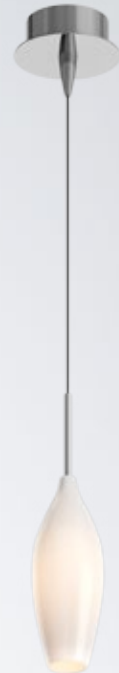

LIBRA
Pendant lamp
MD2128B-3R
3xE14 MAX 40W
metal chrome canopy,
black metal body,
red glass shiny shade

LIBRA
Pendant lamp
MD2128B-3S
3xE14 MAX 40W
metal chrome canopy,
black metal body,
silver glass shiny shade

CHAMPAGNE

Glass lampshades are shaped as slender champagne glasses.

CHAMPAGNE
Pendant lamp
MD2101-1S (silver)
1xE14 MAX 40W
metal chrome canopy,
chrome glass shade

CHAMPAGNE
Pendant lamp
MD2101-1W (white)
1xE14 MAX 40W
metal chrome canopy,
white glass shade