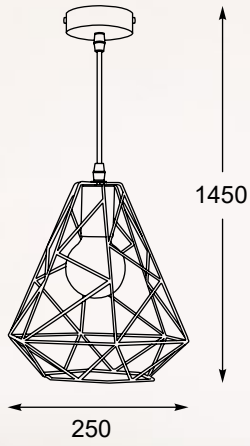

ROD

Pendant lamp,
HP1463-BL, 1xE27 MAX 40W
black metal rod shade, black canopy