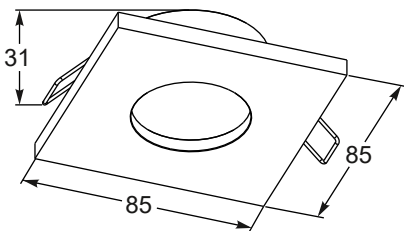

IP54

IP54

1.

3.

IP54

IP54

2.

4.

CHIPO DL

new

Spot
1. ARGU10-031 (white)
2. ARGU10-032 (black)
1xGU10 MAX 50W
aluminium full
white or black, glass

CHIPA DL

new

Spot
3. ARGU10-033 (white)
4. ARGU10-034 (black)
1xGU10 MAX 50W
aluminium full
white or black, glass