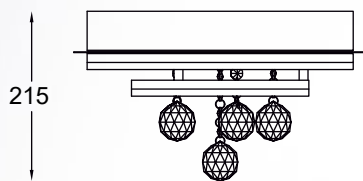

MALAWI new
Ceiling lamp
B180607-2
LED 20W 864LM 3000K
metal chrome body, acrylic
shade

MALAWI new
Ceiling lamp
B180609-3
LED 25W 1043LM 3000K
metal chrome body, acrylic
shade