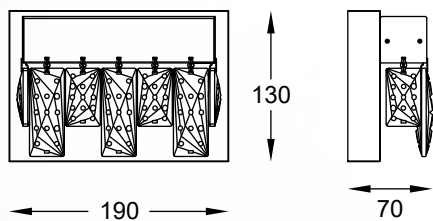

SPARK new
Pendant lamp
P0476-01A-B5AC
LED 15W 1200LM 3000K
chrome body,
clear crystal shade