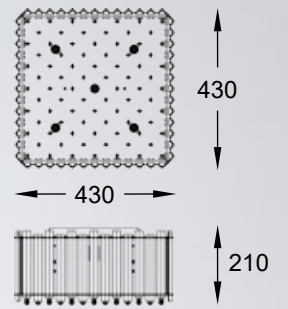

VENTUS
Ceiling lamp
C0465-05D-B5AC
5xG9 MAX 42W
clear crystal glass
chrome body