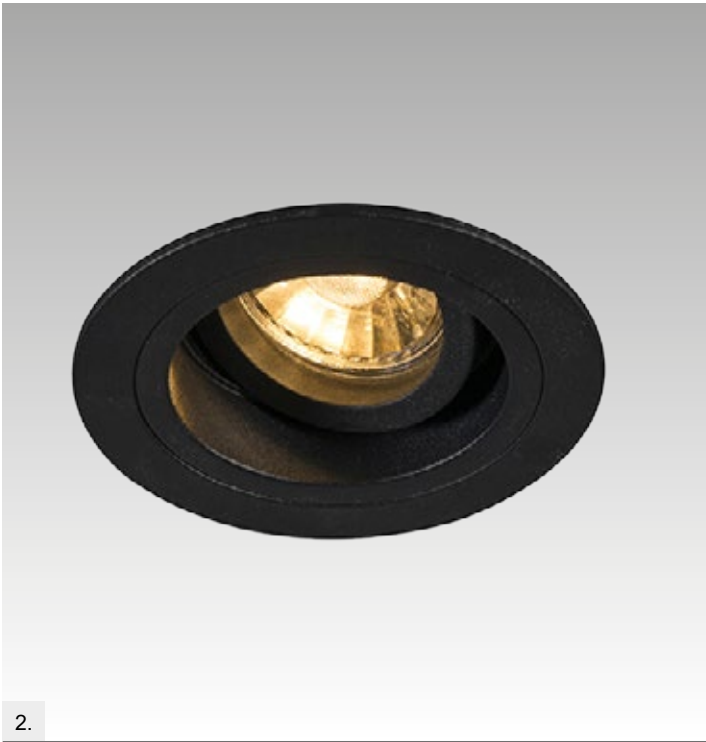

2.

4.

CHUCK DL ROUND
 Spot
1. 92699 (white)
 1xGU10 MAX 50W
 aluminium full white
2. 92700 (black)
 1xGU10 MAX 50W
 aluminium full black

CHUCK DL SQUARE
 Spot
4. 92703 (white)
 1xGU10 MAX 50W
 aluminium full white
5. 92704 (black)
 1xGU10 MAX 50W
 aluminium full black