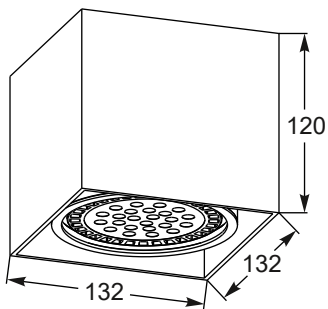

BOX 1 new
Spot
1. ACGU10-114 (white)
2. ACGU10-115 (black)
1xGU10/ES111 MAX 15W
aluminium full
white or black