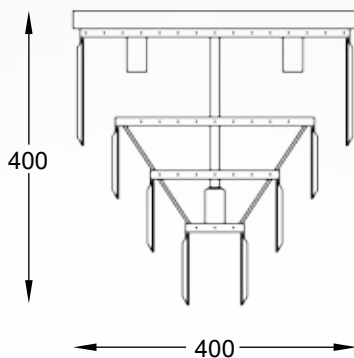

AMEDEO
Ceiling lamp
FC17106/4+1-GLD
5xE14 MAX 40W
clear crystal glass
gold body

AMEDEO
Ceiling lamp
FC17106/4+1-CHR
5xE14 MAX 40W
clear crystal glass
chrome body