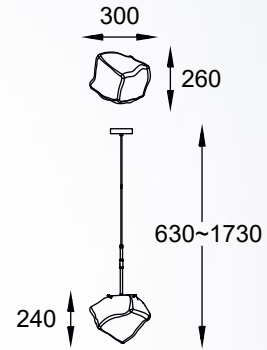

ROCK new
Pendant lamp
P0488-03K-SEAC
3xG9 MAX 28W
metal matt black and gold body,
crushed glass shade