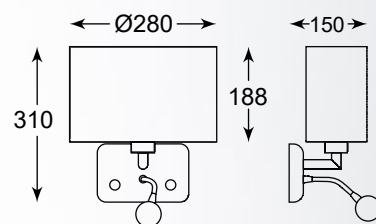

BLINK
Pendant lamp
P0173-05W-F4B3
5xG9 MAX 42W
silver shade,
aluminium rods with small crystals,
metal chrome canopy