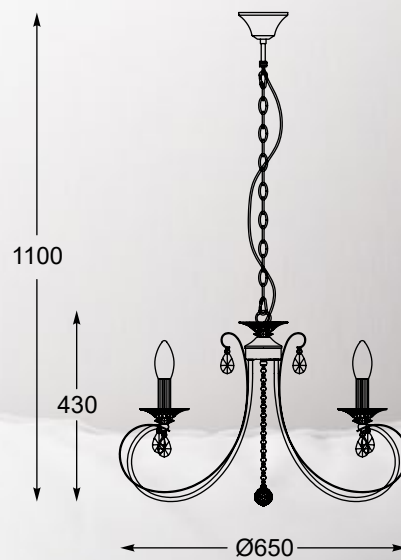

NOVIA

Pendant lamp, RLD94217-6A, 6xE14 40W
white metal body and canopy