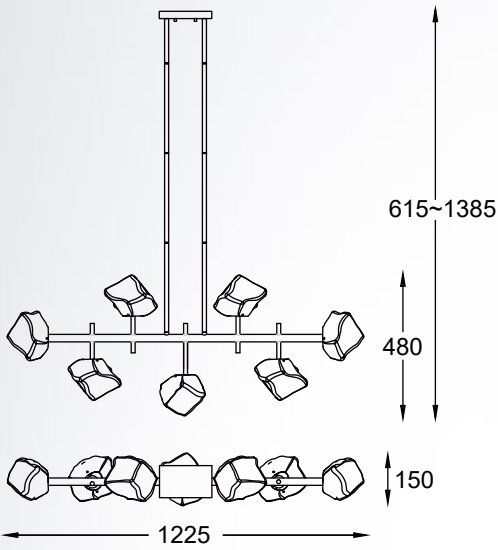

ROCK new
Pendant lamp
P0488-03K-SEAC
3xG9 MAX 28W
metal matt black and gold body,
crushed glass shade