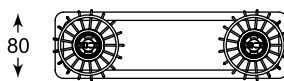

OSCAR
Spot
CK170519-2
2xE14 MAX 40W
white metal,
chrome metal