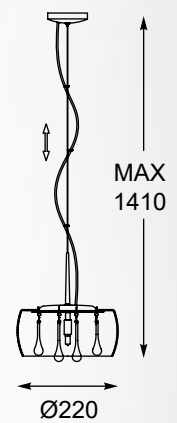

RAIN
Pendant lamp
P0076-05L-F4K9
5xG9 MAX 42W
metal chrome,
smoky glass with
crystal drops inside

RAIN
Pendant lamp
P0076-01D-F4K9
1xG9 MAX 42W
metal chrome,
smoky glass with
crystal drops inside

RAIN
Ceiling lamp
C0076-06X-F4K9
6xG9 MAX 42W
metal chrome,
smoky glass with crystal
drops inside