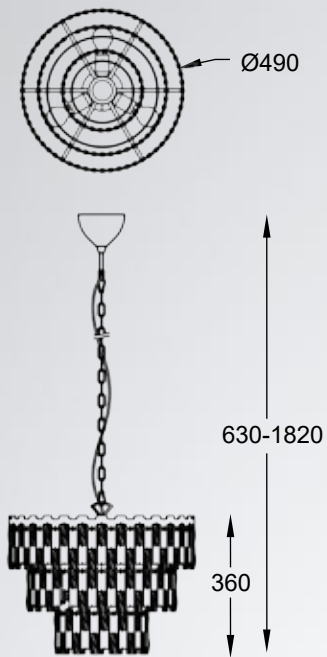

VENTUS
Ceiling lamp
C0465-05C-B5AC
5xG9 MAX 42W
clear crystal glass
chrome body

VENTUS
Ceiling lamp
C0465-05D-B5AC
5xG9 MAX 42W
clear crystal glass
chrome body

VENTUS
Pendant lamp
P0465-05C-F4AC
5xG9 MAX 42W
clear crystal glass
chrome body

VENTUS
Pendant lamp
P0465-05D-F4AC
5xG9 MAX 42W
clear crystal glass
chrome body

VENTUS
Wall lamp
W0465-01B-B5AC
1xG9 MAX 42W
clear crystal glass
chrome body

ANZIO

The series is very well decorated and ideal for glamour lovers. Perfect for stylish home and commercial spaces.