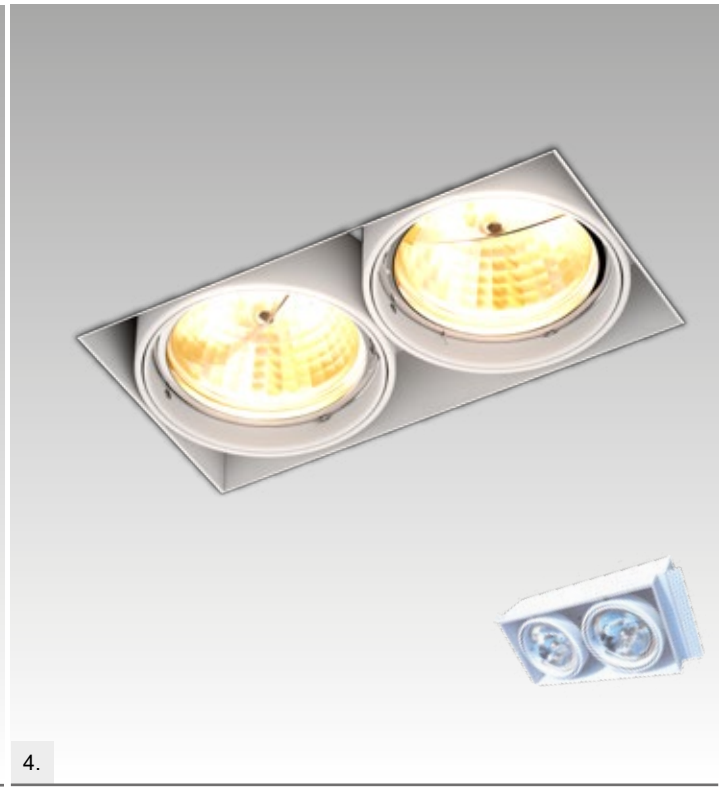

4.

CHIPO DL

new

Spot
1. ARGU10-031 (white)
2. ARGU10-032 (black)
1xGU10 MAX 50W
aluminium full
white or black, glass

CHIPA DL

new

Spot
3. ARGU10-033 (white)
4. ARGU10-034 (black)
1xGU10 MAX 50W
aluminium full
white or black, glass