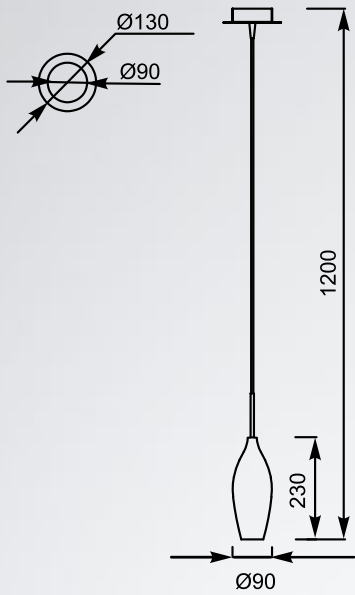

CHAMPAGNE

Glass lampshades are shaped as slender champagne glasses.

CHAMPAGNE
Pendant lamp
MD2101-1S (silver)
1xE14 MAX 40W
metal chrome canopy,
chrome glass shade

CHAMPAGNE
Pendant lamp
MD2101-1W (white)
1xE14 MAX 40W
metal chrome canopy,
white glass shade