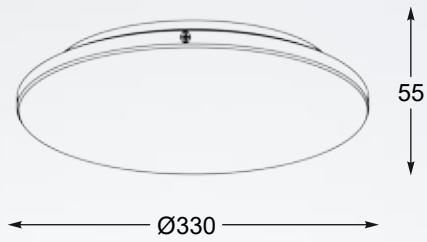

BELLIS
Ceiling lamp
12080021
1xLED 18W 1050LM 4000K
chrome aluminium body
acrylic shade