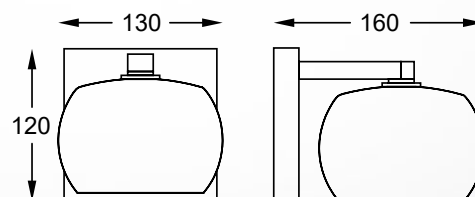

RAIN
Wall lamp
W0076-01A-B5L9
1xG9 MAX 42W
metal chrome,
gold glass with crystal
drops inside