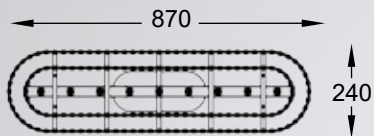

ANZIO
Pendant lamp
P0480-09C-F4AC
9xG9 MAX 8W
metal chrome body,
chrome metal plates,
clear crystal glass