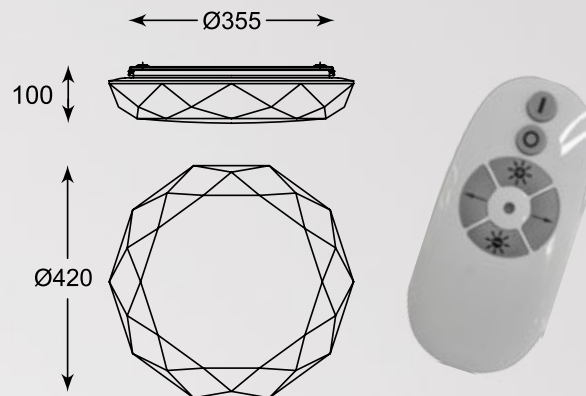

ALTA

Ceiling lamp RLX96700-1, LED 21W 1200LM 3000-6500K
plastic white shade with transparent starry dots. Remote
control, dimmable colour from warm white to cold white.