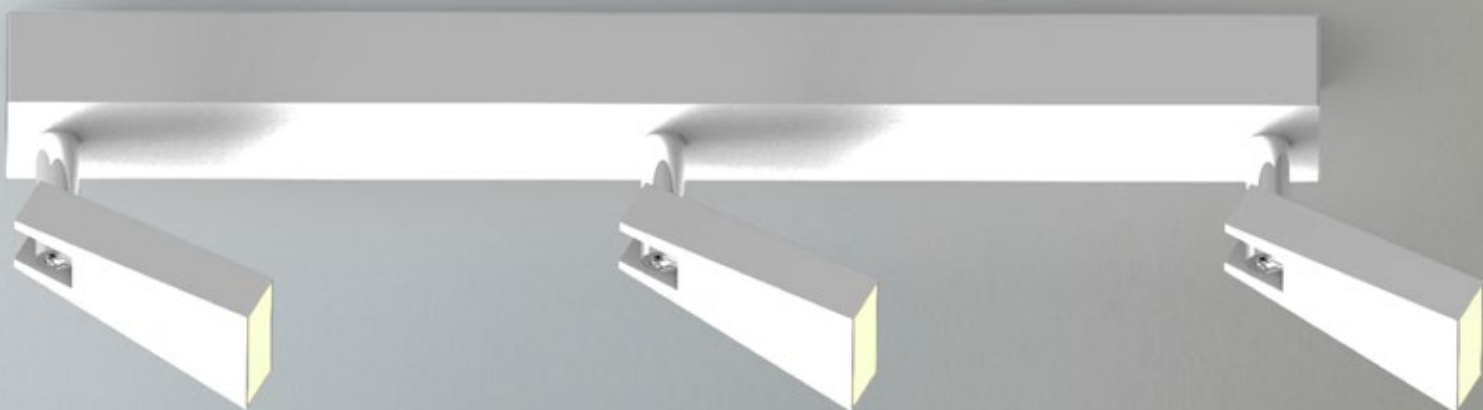

LED

SPAZIO

Toned colour shade will be suitable for various interior.