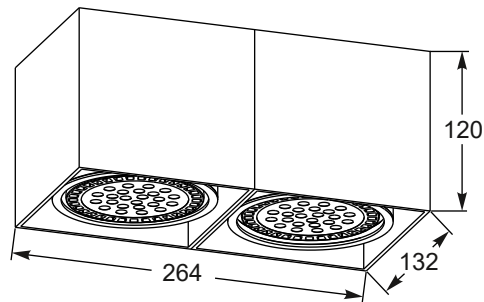

BOX 2 new
Spot
3. ACGU10-116 (white)
4. ACGU10-117 (black)
2xGU10/ES111 MAX 15W
aluminium full
white or black