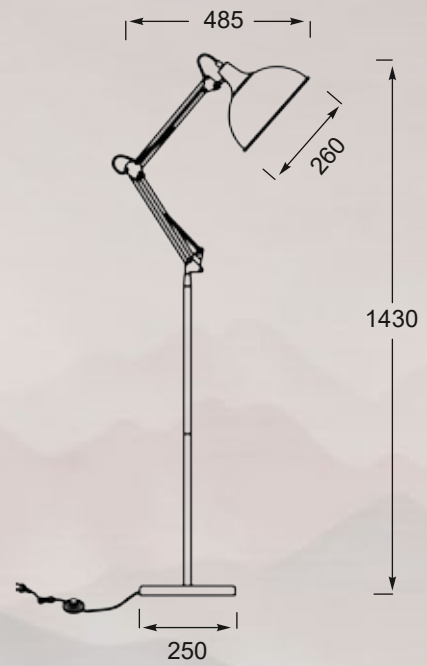

MILO

Floor lamp
SL598-CH
1XE27 MAX 40W
metal chrome body