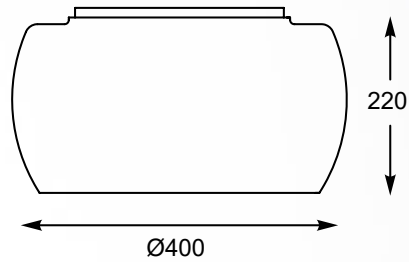

RAIN
Ceiling lamp
C0076-05L-F4L9
5xG9 MAX 42W
metal chrome,
gold glass with crystal
drops inside