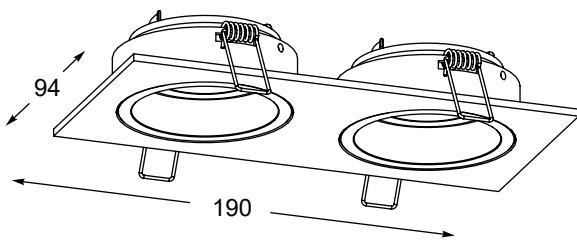

2.

4.

CHUCK DL ROUND
 Spot
1. 92699 (white)
 1xGU10 MAX 50W
 aluminium full white
2. 92700 (black)
 1xGU10 MAX 50W
 aluminium full black

CHUCK DL SQUARE
 Spot
4. 92703 (white)
 1xGU10 MAX 50W
 aluminium full white
5. 92704 (black)
 1xGU10 MAX 50W
 aluminium full black