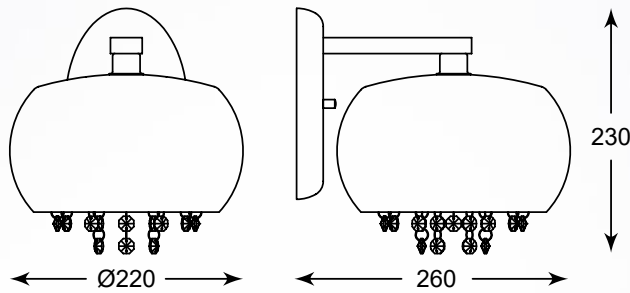

VISTA
Wall lamp
W0076-01E-F4GR
1xG9 MAX 42W
silver glass shade with dots,
crystal drops inside,
metal chrome