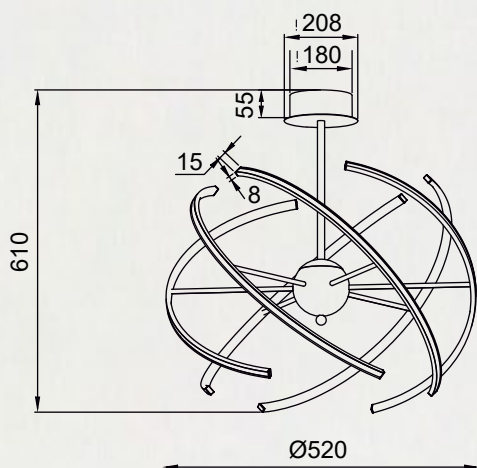

COMET

Pendant lamp
PL170856-6
LED 50W 1960LM 3000K
metal chrome canopy, chrome aluminium body,
acrylic shade