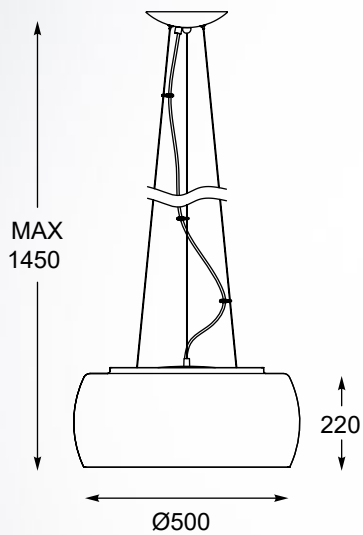

RAIN

SILVER