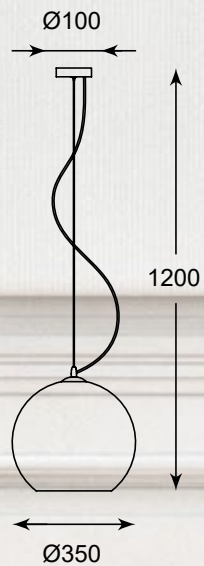

MONIC
Pendant lamp
MD1629-5B Chrome
5xE14 MAX 40W
smoky chrome glass
with chrome canopy

MONIC
Pendant lamp
MD1629-5B Copper
5xE14 MAX 40W
copper glass with
chrome canopy

VERO

Simple yet original design
will be perfect for living room or bedroom.