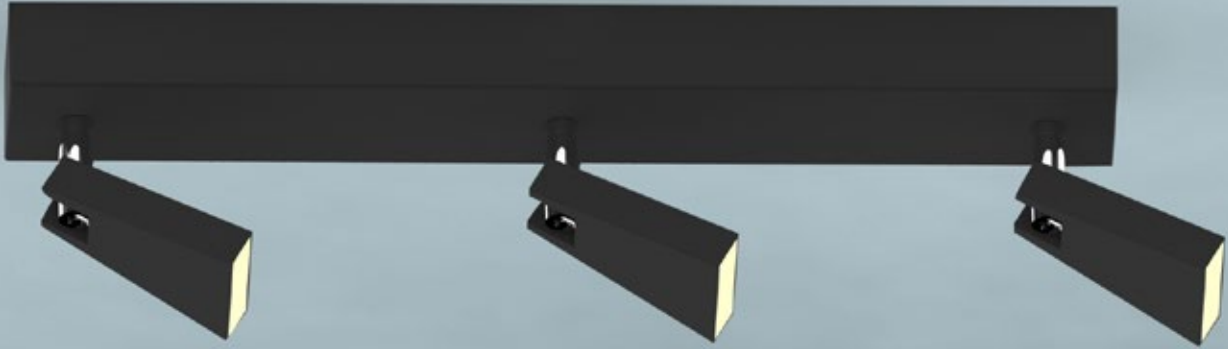

SPAZIO
Spot
CK99603A-1
1xLED 5W 400 LM 3000K
white metal

SPAZIO
Spot
CK99603A-2
2xLED 5W 800 LM 3000K
white metal

SPAZIO
Spot
CK99603A-3
3xLED 5W 1200 LM 3000K
white metal

SPAZIO
Spot
CK99603A-4
4xLED 5W 1600 LM 3000K
white metal