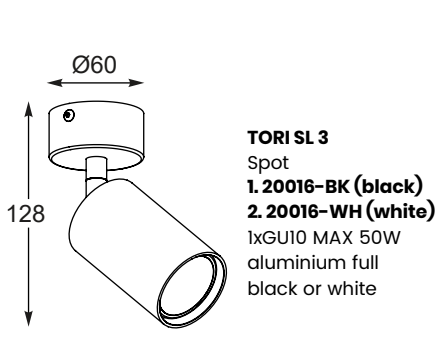

RONDIP SL new
 Spot
1. ACGU10-158 (white)
2. ACGU10-159 (black)
 1xGU10 MAX 50W
 aluminium full
 white or black, glass

QUARDIP SL new
 Spot
3. ACGU10-160 (white)
4. ACGU10-161 (black)
 1xGU10 MAX 50W
 aluminium full
 white or black, glass