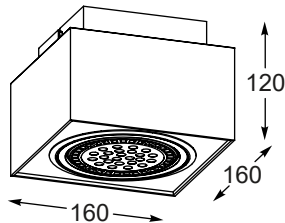

BOXY CL1

Spot

3. 20074-WH (white) 4. 20074-BK (black)

1xGU10 ESIII MAX 15W

aluminium full white or black