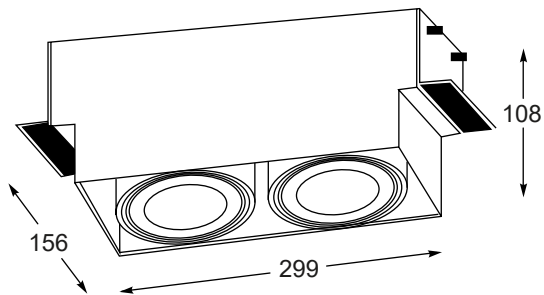

ONEON DL 111-2
Spot
3. 94364-BK (black)
4. 94364-WH (white)
2xGU10 ES111 MAX 15W
iron
black or white