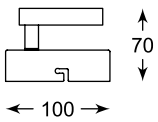

SPAZIO
Spot
CK99603A-1
1xLED 5W 400 LM 3000K
white metal

SPAZIO
Spot
CK99603A-2
2xLED 5W 800 LM 3000K
white metal

SPAZIO
Spot
CK99603A-3
3xLED 5W 1200 LM 3000K
white metal

SPAZIO
Spot
CK99603A-4
4xLED 5W 1600 LM 3000K
white metal