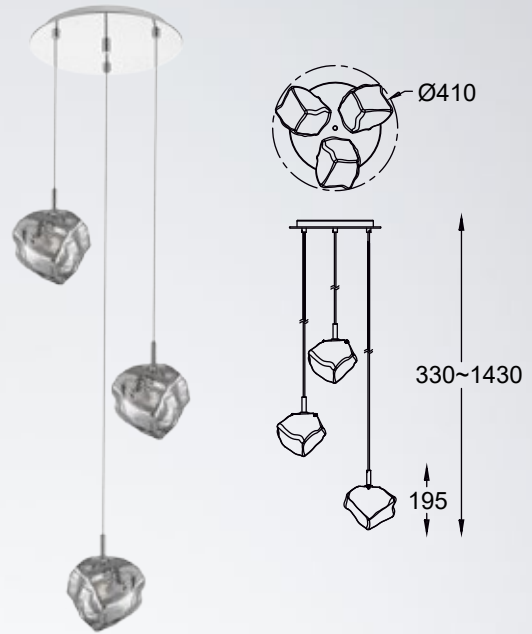

ROCK new
Pendant lamp
P0488-03D-B5FZ
3xG9 MAX 28W
metal chrome body,
vacume plated
chrome glass shade