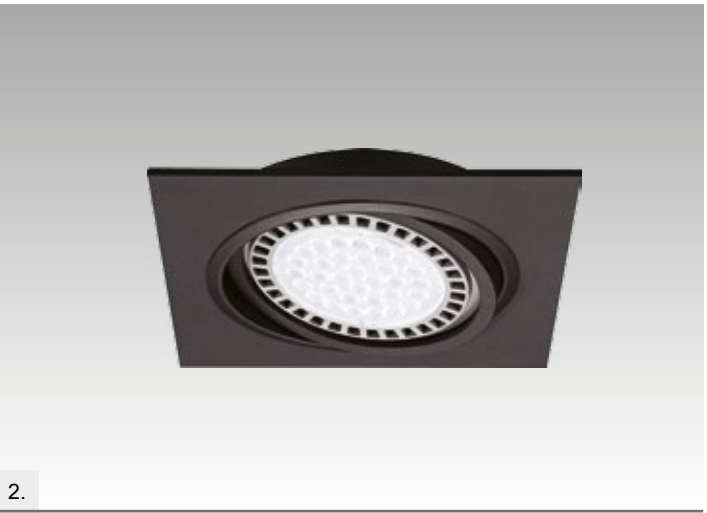

ONEON DL 50-1
Spot
1. 94361-BK (black)
2. 94361-WH (white)
1xGU10 MAX 50W
aluminium
black or white

ONEON DL 50-2
Spot
3. 94362-BK (black)
4. 94362-WH (white)
2xGU10 MAX 50W
aluminium
black or white

BOXY DL1