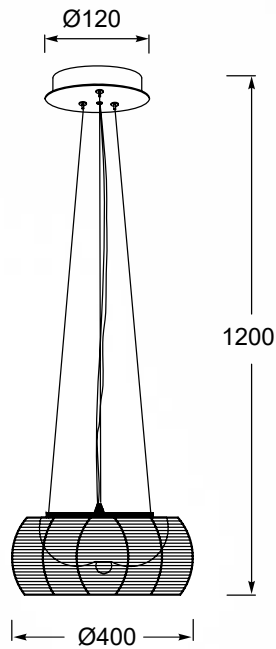

TANGO

The combination of glass and metal
creates a complete unit in
a modern style.

TANGO
Pendant lamp
MD1104-2L (black)
2xE27 MAX 60W
black aluminium wire shade,
opal glass inside

TANGO
Pendant lamp
MD1104-2L (silver)
2xE27 MAX 60W
silver aluminium wire shade,
opal glass inside