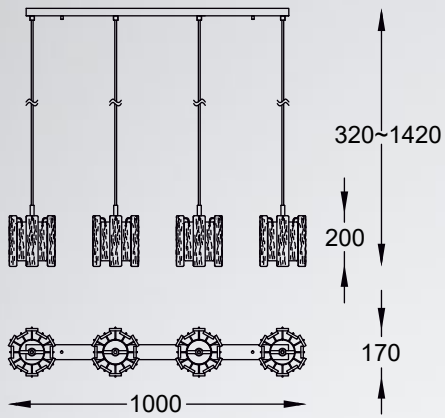

The elegant lamp shade is like an ice sculpture
that tunes the interior
and stimulates the imagination.

FROZE new
 Pendant lamp
P0509-05D-B5AC
 5xG9 MAX 42W
 metal chrome body and
 canopy, glass shade

FROZE new
 Pendant lamp
P0509-03D-B5AC
 3xG9 MAX 42W
 metal chrome body and
 canopy, glass shade