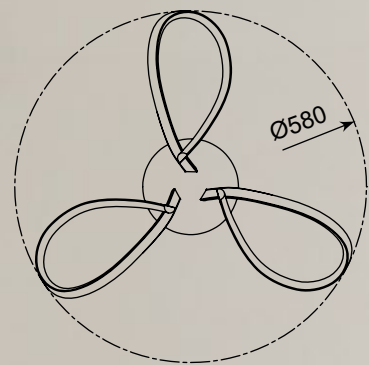

DARIO

Ceiling lamp,
MX48006-3K
LED 24W 1000LM 3000K
aluminium base,
acrylic shade,
metal chrome canopy