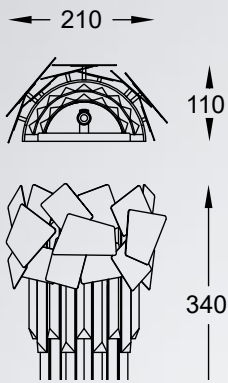

QUASAR new
Wall lamp
W0506-02A-B5AC
2xG9 MAX 42W
metal mirror stainless steel body,
clear crystal shade