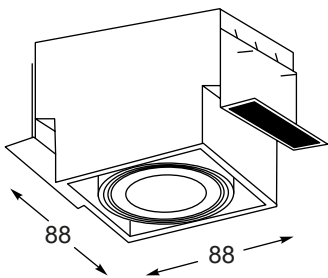

ONEON DL 50-1
Spot
1. 94361-BK (black)
2. 94361-WH (white)
1xGU10 MAX 50W
aluminium
black or white