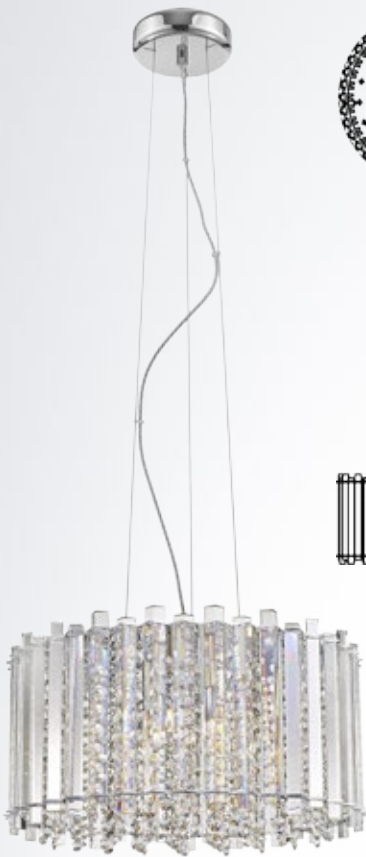

AMEDEO
Wall lamp
17106/2W-CHR
2xE14 MAX 40W
clear crystal glass
chrome body

CORIA

Pendant lamp
YSC06
3xE27 MAX 60W
clear crystal glass
chrome body

CEUTA

Pendant lamp
YSC04
3xE27 MAX 60W
clear crystal glass
chrome body

ROTA

Pendant lamp
YSC14
3xE14 MAX 60W
clear crystal glass
chrome body

SORIA

Pendant lamp
YSC23
3xE27 MAX 60W
metal body, black stripes textil shade
with clear crystal glass inside

VENTUS

The crystal structure fits into the spacious rooms where it will become the main decorative element.

VENTUS
Ceiling lamp
C0465-05C-B5AC
5xG9 MAX 42W
clear crystal glass
chrome body

VENTUS
Ceiling lamp
C0465-05D-B5AC
5xG9 MAX 42W
clear crystal glass
chrome body

VENTUS
Pendant lamp
P0465-05C-F4AC
5xG9 MAX 42W
clear crystal glass
chrome body

VENTUS
Pendant lamp
P0465-05D-F4AC
5xG9 MAX 42W
clear crystal glass
chrome body

VENTUS
Wall lamp
W0465-01B-B5AC
1xG9 MAX 42W
clear crystal glass
chrome body

ANZIO

The series is very well decorated and ideal for glamour lovers. Perfect for stylish home and commercial spaces.