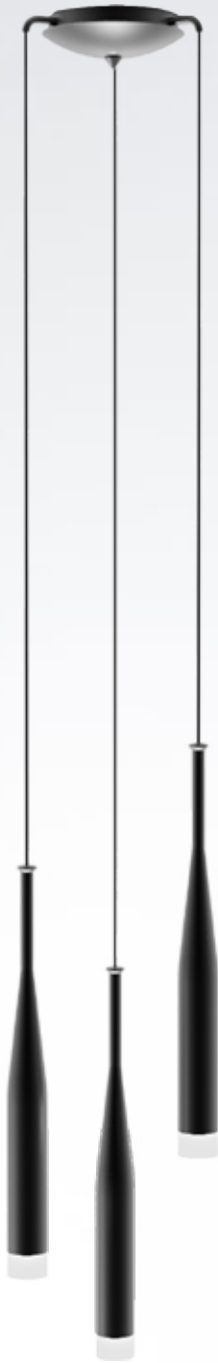

MOON

The eye-catching lampshades are made of smoky glass with a chrome-plated outer shell.

MOON
Pendant lamp
P19066B-D38
1xE27 MAX 60W
metal chrome canopy,
smoky chrome glass shade

MOON
Pendant lamp
P19066B-D30
1xE27 MAX 60W
metal chrome canopy,
smoky chrome glass shade

MOON
Pendant lamp
P19066B-D25
1xE27 MAX 60W
metal chrome canopy,
smoky chrome glass shade

CONTE

new

The series attracts attention with its minimalist form finished with an innovative design.

CONTE

new

Pendant lamp
MD1998A-3GL
 3xG9 MAX 40W
 aluminium brushed gold
 canopy, black aluminium body,
 brushed gold aluminium and
 white glass shade