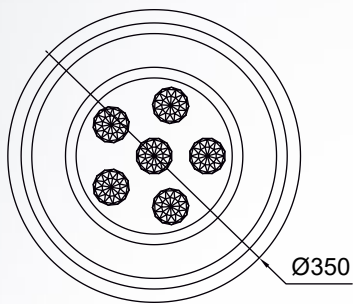

MALAWI new
Ceiling lamp
B180607-2
LED 20W 864LM 3000K
metal chrome body, acrylic
shade

MALAWI new
Ceiling lamp
B180609-3
LED 25W 1043LM 3000K
metal chrome body, acrylic
shade