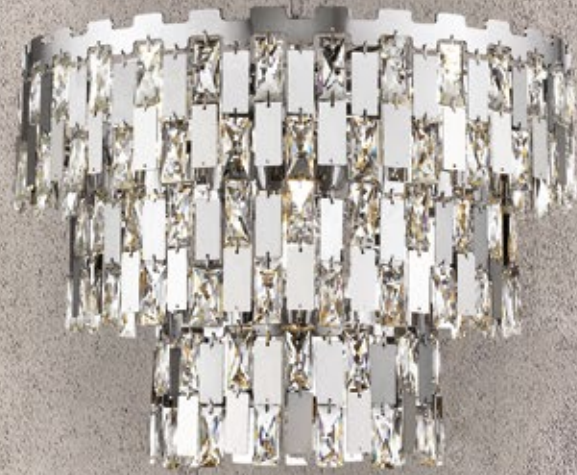

ANZIO

The series is very well decorated and ideal for glamour lovers. Perfect for stylish home and commercial spaces.