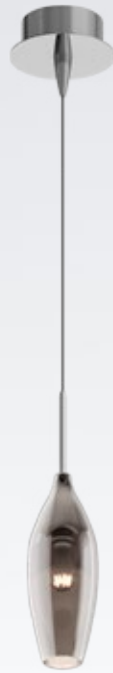

CHAMPAGNE

Glass lampshades are shaped as slender champagne glasses.

CHAMPAGNE
Pendant lamp
MD2101-1S (silver)
1xE14 MAX 40W
metal chrome canopy,
chrome glass shade

CHAMPAGNE
Pendant lamp
MD2101-1W (white)
1xE14 MAX 40W
metal chrome canopy,
white glass shade