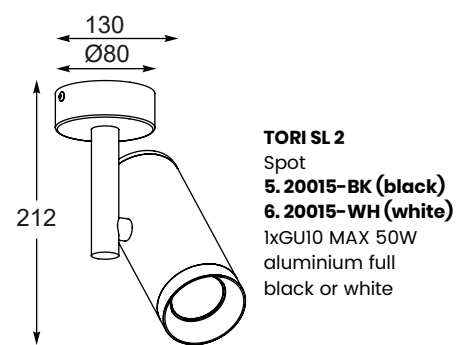

RONDIP SL new
 Spot
1. ACGU10-158 (white)
2. ACGU10-159 (black)
 1xGU10 MAX 50W
 aluminium full
 white or black, glass

QUARDIP SL new
 Spot
3. ACGU10-160 (white)
4. ACGU10-161 (black)
 1xGU10 MAX 50W
 aluminium full
 white or black, glass