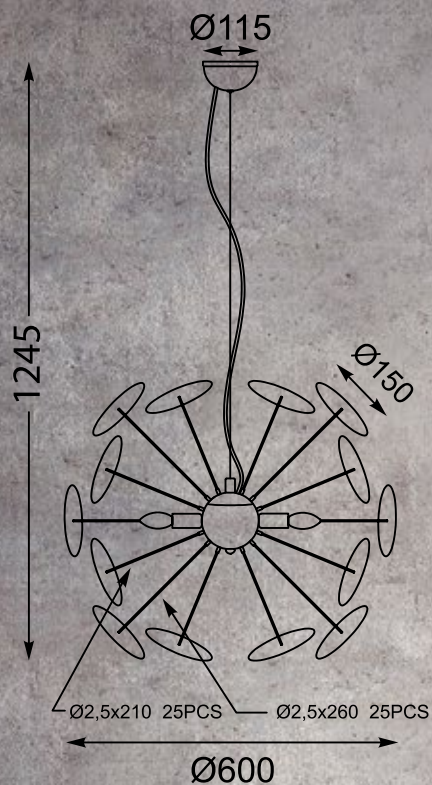

DOTS

Pendant lamp, TS-081111P-BK,
6xE14 MAX 40W
black metal canopy,
black outside and gold inside