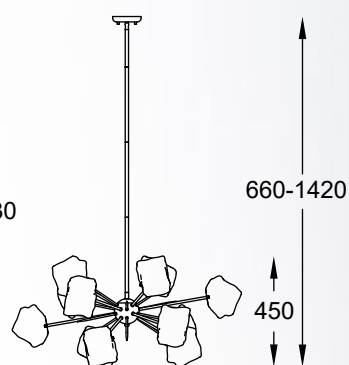

ROCK new
Pendant lamp
P0488-12P-U8AC
12xG9 MAX 28W
metal gold body,
crushed glass shade