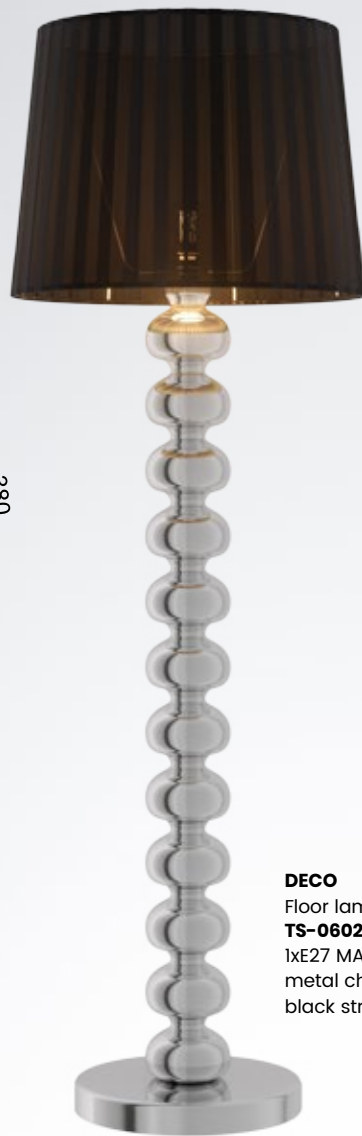

DECO
Floor lamp
TS-060216F-BK
1xE27 MAX 60W
metal chrome body,
black stripes textil shade