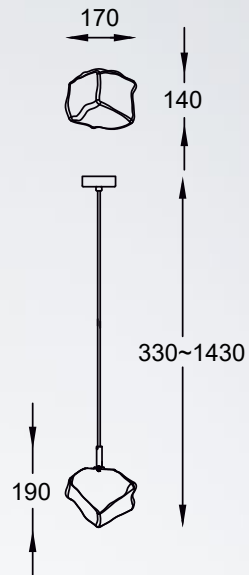

ROCK
Pendant lamp
P0488-01F-F4AC
1xG9 MAX 28W
metal chrome body,
crushed glass shade