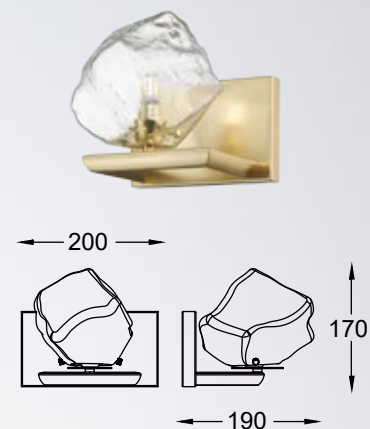

ROCK new
Wall lamp
W0488-01A-U8AC
1xG9 MAX 42W
metal gold body,
crushed glass shade