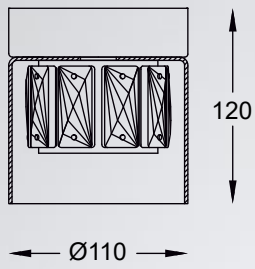

GEM new
Pendant lamp
P0389-05E-B5AC
5xG9 28W
chrome metal body,
transparent crystals, transparent
glass shade

GEM new
Ceiling lamp
C0389-01A-0FD2
1xG9 28W
antique bronze metal body,
cognac crystals, transparent glass shade