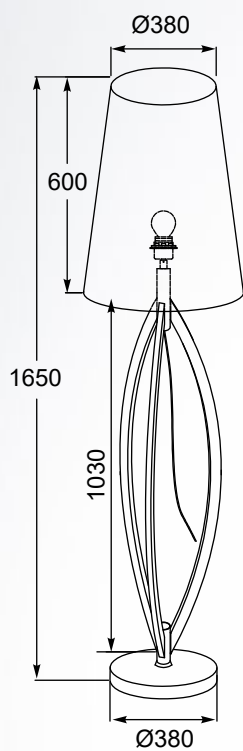

DECO
Table lamp
TS-060216T-CHWH
1xE27 MAX 60W
metal chrome body,
white stripes textil shade

LORITA

High textile lampshade was mounted on an interestingly shaped base, which gave the model a modern character.