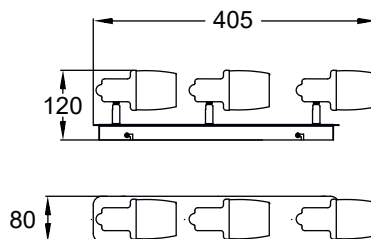

POSO
Ceiling lamp
CK180610-3
3xGU10 MAX 40W
iron stainless steel body,
white shade