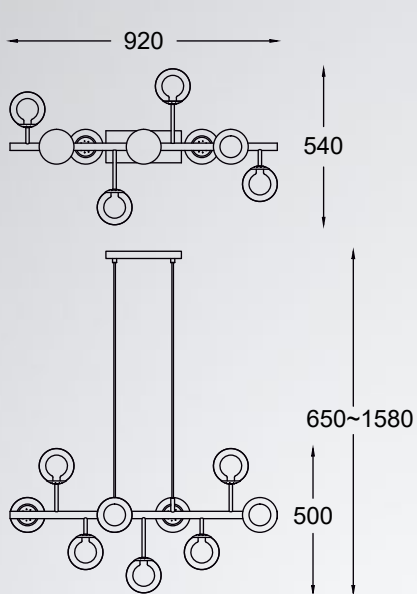

RIANO new
Pendant lamp
P0454-09B-SDGF
9xG9 MAX 28W
metal gold and matt black body,
double glasses - forsted glass inside,
clear glass outside