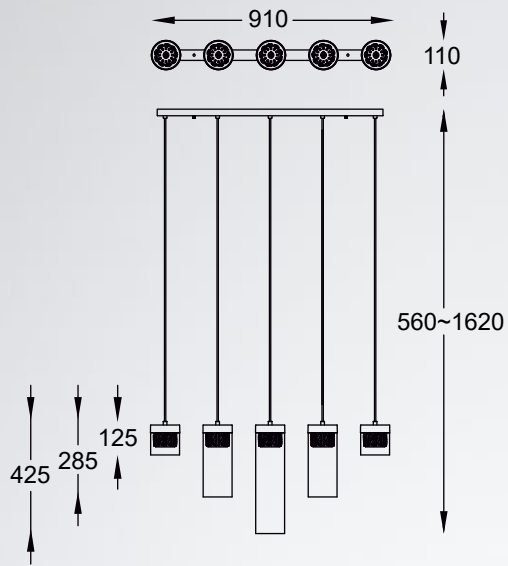

GEM new
Pendant lamp
P0389-05E-F7AC
5xG9 28W
french gold metal body,
transparent crystals, transparent
glass shade