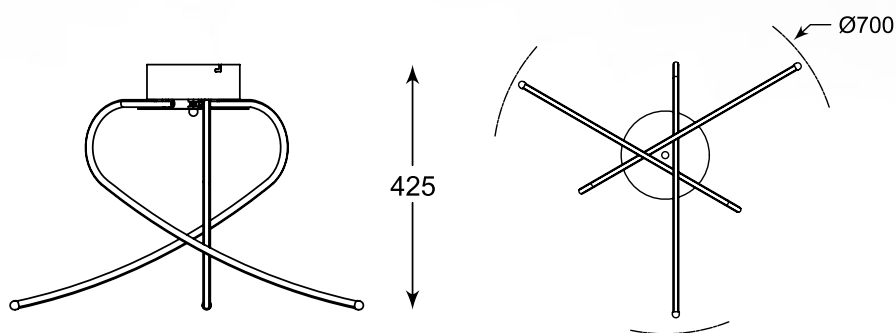

LED

MERLO

Ceiling lamp, PL170826-6, 1xLED 68W 2998LM 3000K
metal chrome canopy, chrome aluminium body, acrylic shade

LED

CARRELLO

The main advantages of the series are dynamic shapes, LED technology and elegant chrome trims.