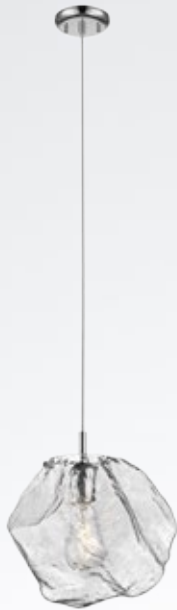

The elegant lamp shade is like an ice sculpture
that tunes the interior
and stimulates the imagination.

FROZE new
 Pendant lamp
P0509-05D-B5AC
 5xG9 MAX 42W
 metal chrome body and
 canopy, glass shade

FROZE new
 Pendant lamp
P0509-03D-B5AC
 3xG9 MAX 42W
 metal chrome body and
 canopy, glass shade

FROZE new
 Pendant lamp
P0509-04C-B5AC
 4xG9 MAX 42W
 metal chrome body and
 canopy, glass shade

FROZE new
 Pendant lamp
P0509-01D-F4AC
 1xG9 MAX 42W
 metal chrome body and
 canopy, glass shade

FROZE new
 Wall lamp
W0509-02A-B5AC
 2xG9 MAX 42W
 metal chrome body and
 glass shade

ROCK .

Glass covered with a decorative structure that gives it an original and artistic appearance that brings to mind a sculpture carved in an ice block.

ROCK
Pendant lamp
P0488-01A-F4AC
1xE27 MAX 40W
metal chrome body,
crushed glass shade