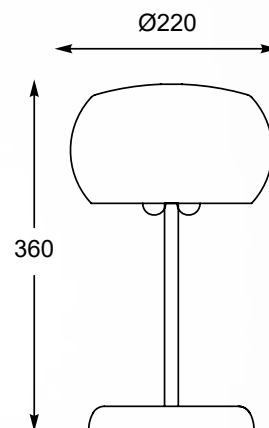

RAIN
Ceiling lamp
C0076-05L-F4K9
5xG9 MAX 42W
metal chrome,
smoky glass with crystal
drops inside

RAIN
Ceiling lamp
C0076-01D-F4K9
1xG9 MAX 42W
metal chrome,
smoky glass with
crystal drops inside

RAIN
Wall lamp
W0076-01D-F4K9
1xG9 MAX 42W
metal chrome,
smoky glass with
crystal drops inside