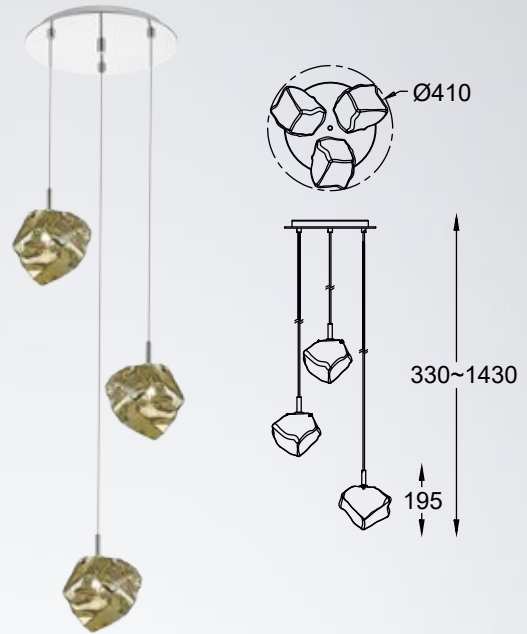

ROCK new
Pendant lamp
P0488-03D-B5HF
3xG9 MAX 28W
metal chrome body,
vacume plated
bronze shade