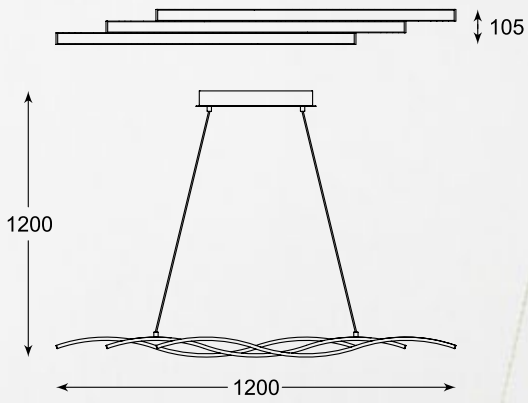

LED

COMET

Pendant lamp
PL170856-6
LED 50W 1960LM 3000K
metal chrome canopy, chrome aluminium body,
acrylic shade

LED

PISTA

Pendant lamp
L99832-1
1xLED 15W 800 LM 3000K
acrylic silver body,
metal chrome canopy