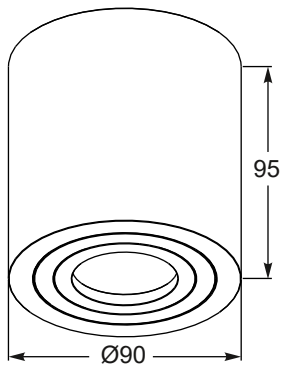

RONDIP SL new
 Spot
1. ACGU10-158 (white)
2. ACGU10-159 (black)
 1xGU10 MAX 50W
 aluminium full
 white or black, glass

QUARDIP SL new
 Spot
3. ACGU10-160 (white)
4. ACGU10-161 (black)
 1xGU10 MAX 50W
 aluminium full
 white or black, glass