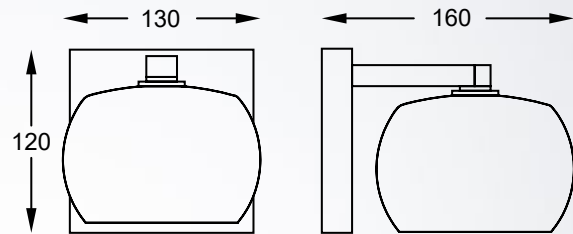

CRYSTAL
Wall lamp
2. W0076-01A-B5FZ
1xG9 MAX 42W
glass plating,
crystal drops,
smoky chrome glass shade

2.