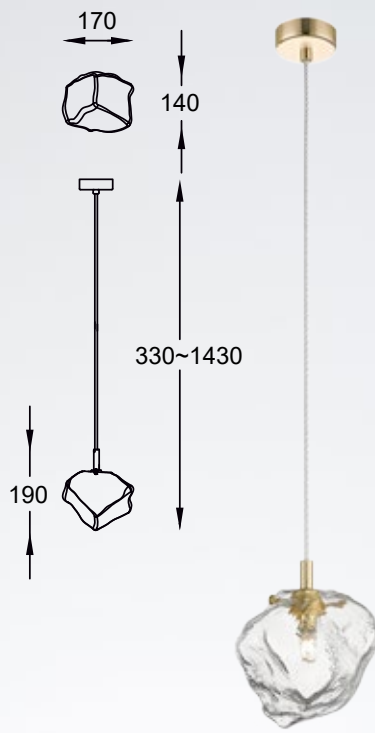

ROCK new
Pendant lamp
P0488-01F-U8AC
1xG9 MAX 28W
gold metal body,
crushed glass shade