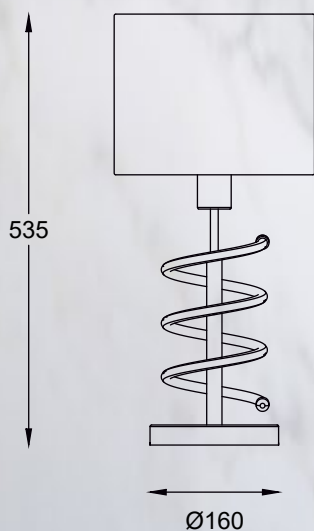

NEW YORK

Floor lamp, MJ65-3, 3xE14 MAX 40W
matt silver body and base,
opal glass shade

MILO

Floor lamp
SL598-CH
1XE27 MAX 40W
metal chrome body

LED

TINA

new

Table lamp, TL180515-2,
1XE27 MAX 60W
LED 10W 420LM 3000K
metal, aluminium body
black fabric shade
with gold inside