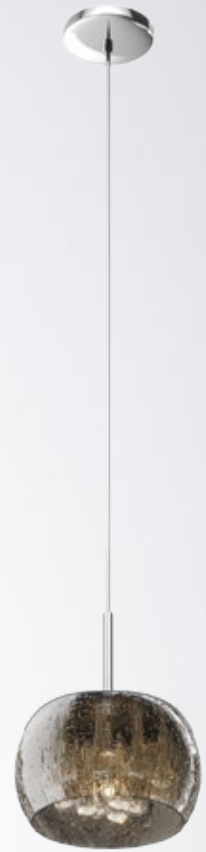

1.

CRYSTAL
Wall lamp
2. W0076-01A-B5FZ
1xG9 MAX 42W
glass plating,
crystal drops,
smoky chrome glass shade

2.

CRYSTAL
Wall lamp
3. W0076-01D-F4FZ
1xG9 MAX 42W
clear glass plating,
clear crystal drops,
smoky chrome glass shade

3.

RAIN .

Unique design imitating rain drops.

RAIN

GOLD

RAIN
Pendant lamp
P0076-05L-F7L9
5xG9 MAX 42W
metal chrome,
gold glass with crystal
drops inside

RAIN
Ceiling lamp
C0076-05L-F4L9
5xG9 MAX 42W
metal chrome,
gold glass with crystal
drops inside

RAIN
Wall lamp
W0076-01A-B5L9
1xG9 MAX 42W
metal chrome,
gold glass with crystal
drops inside

RAIN

SILVER

RAIN
Pendant lamp
P0076-06X-F4K9
6xG9 MAX 42W
metal chrome,
smoky glass with
crystal drops inside

RAIN
Pendant lamp
P0076-05L-F4K9
5xG9 MAX 42W
metal chrome,
smoky glass with
crystal drops inside

RAIN
Pendant lamp
P0076-01D-F4K9
1xG9 MAX 42W
metal chrome,
smoky glass with
crystal drops inside

RAIN
Ceiling lamp
C0076-06X-F4K9
6xG9 MAX 42W
metal chrome,
smoky glass with crystal
drops inside