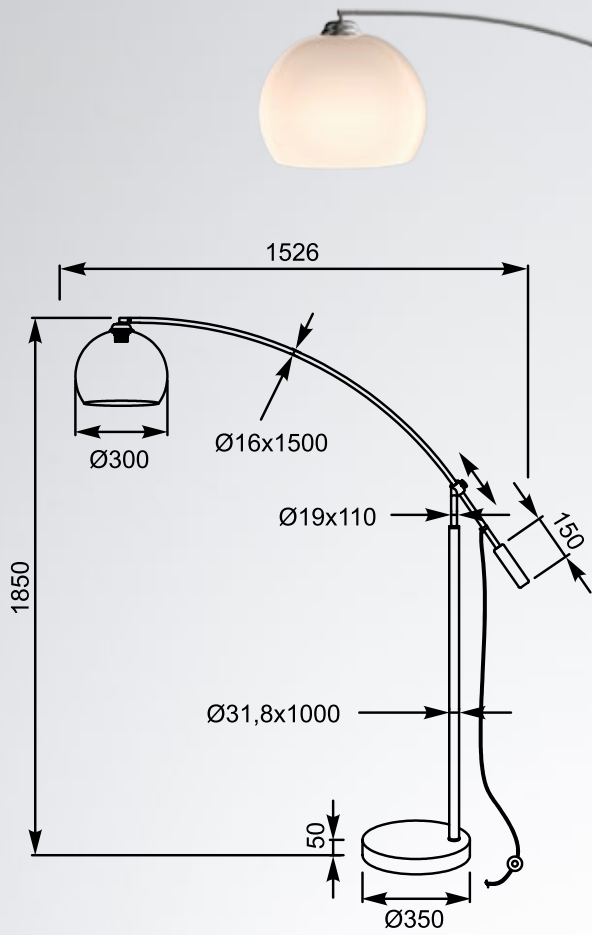

MADISON
Floor lamp
TS-061121F
1xE27 MAX 60W
metal chrome body with
acrylic white
shade, white marble base

MANHATTAN