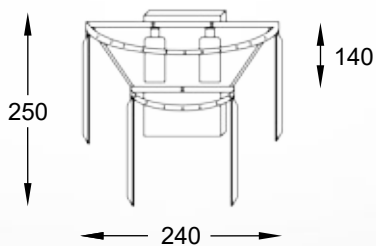

AMEDEO
Wall lamp
17106/2W-CHR
2xE14 MAX 40W
clear crystal glass
chrome body