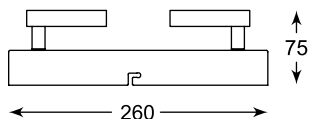

LED

SPAZIO

Toned colour shade will be suitable for various interior.