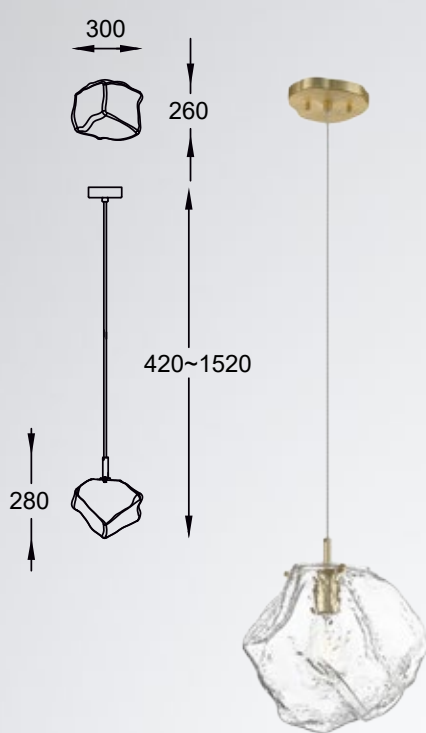

ROCK new
Pendant lamp
P0488-12P-F4AC
12xG9 MAX 28W
metal chrome body,
crushed glass shade

ROCK
Wall lamp
W0488-01A-B5AC
1xG9 MAX 42W
metal chrome body,
crushed glass shade

ROCK new
Wall lamp
W0488-01E-F4AC
1xG9 MAX 28W
metal chrome body,
crushed glass shade