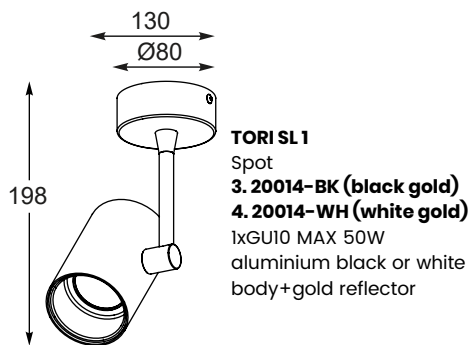

RONDIP SL new
 Spot
1. ACGU10-158 (white)
2. ACGU10-159 (black)
 1xGU10 MAX 50W
 aluminium full
 white or black, glass

QUARDIP SL new
 Spot
3. ACGU10-160 (white)
4. ACGU10-161 (black)
 1xGU10 MAX 50W
 aluminium full
 white or black, glass