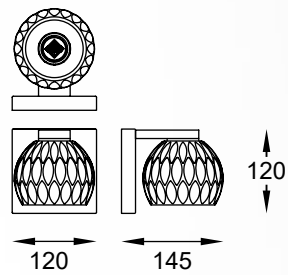

PIOLI
Wall lamp
W0369-01A-B5GR
1xG9 MAX 42W
silver glass shade with dots,
metal chrome canopy

AURELIA

Elegant form in combination with modern design will delight demanding users.

AURELIA
Pendant lamp
P0404-01A-F4AC
1xG9 MAX 42W
clear glass shade
metal chrome canopy