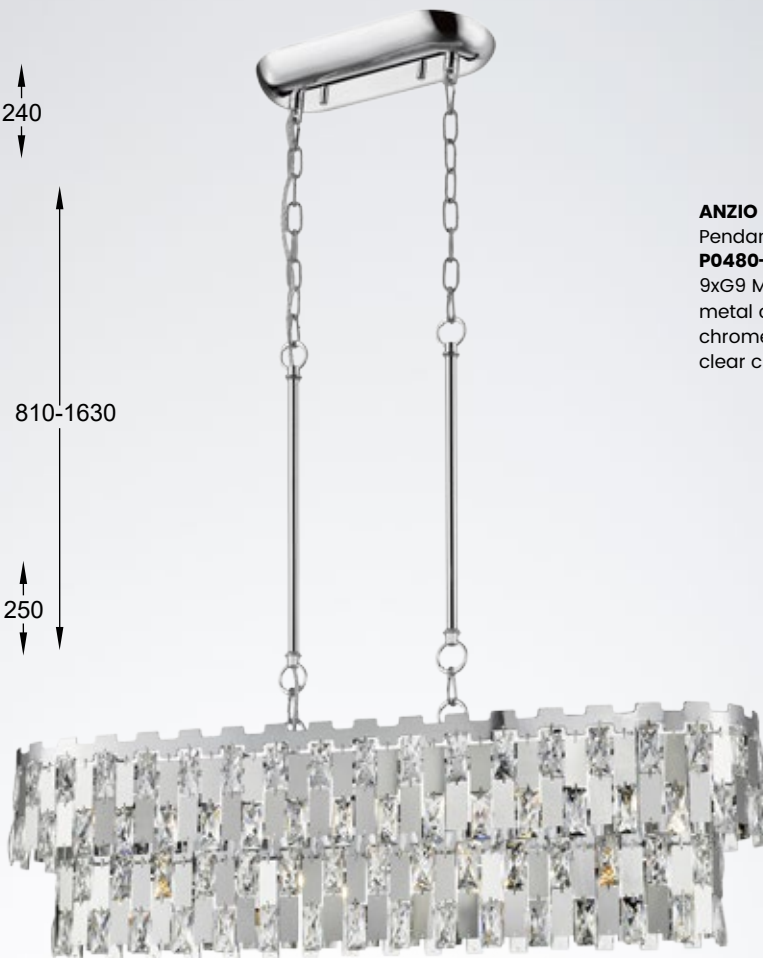

ANZIO
Pendant lamp
P0480-09C-F4AC
9xG9 MAX 8W
metal chrome body,
chrome metal plates,
clear crystal glass