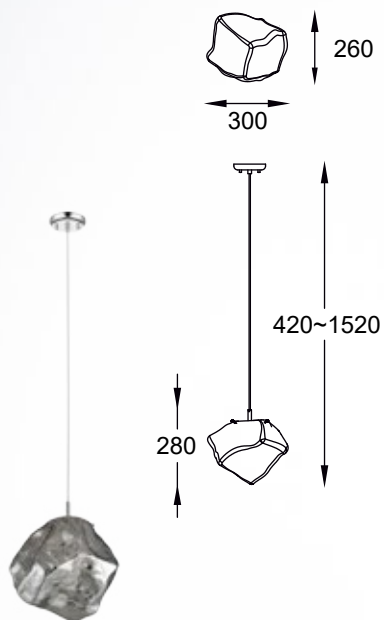

ROCK new
Pendant lamp
P0488-12P-U8AC
12xG9 MAX 28W
metal gold body,
crushed glass shade

ROCK new
 Pendant lamp
P0488-01F-F4FZ
 1xG9 MAX 28W
 metal chrome body,
 vacume plated
 chrome glass shade

ROCK new
 Pendant lamp
P0488-03D-B5FZ
 3xG9 MAX 28W
 metal chrome body,
 vacume plated
 chrome glass shade