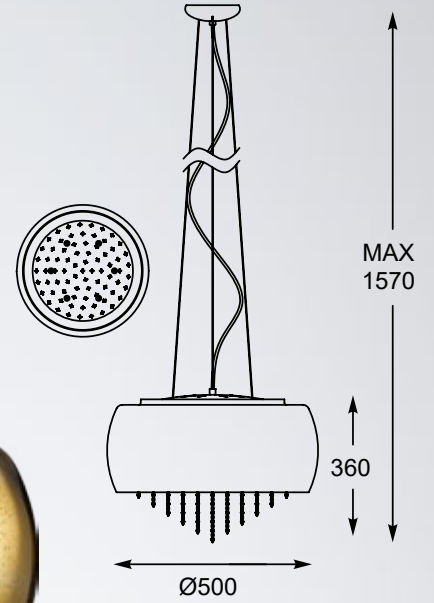

VISTA .

A model that is a luxurious addition to the interior.

VISTA
Pendant lamp
P0076-06K-F4GR
6xG9 MAX 42W
silver glass shade with dots,
metal chrome

VISTA
Pendant lamp
P0076-06K-F4GQ
6xG9 MAX 42W
gold glass shade with dots,
crystal drops inside,
metal chrome