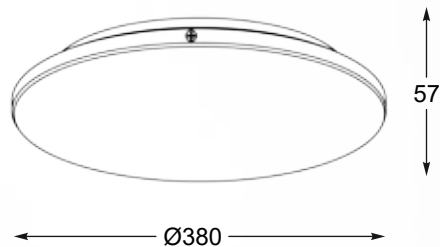

BELLIS
Ceiling lamp
12080022
1xLED 24W 1400LM 4000K
chrome aluminium body
acrylic shade