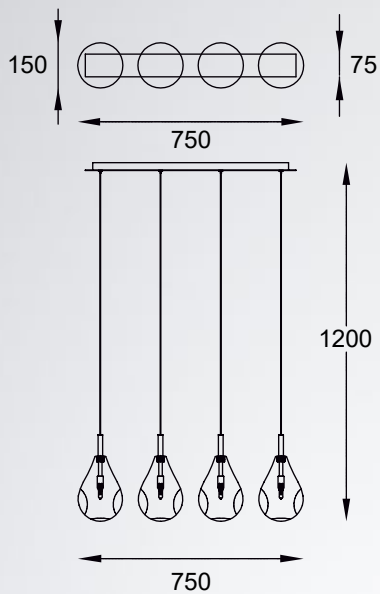

BASTONI new
Pendant lamp
MD1921-4A-CLEAR
4xG9 MAX 40W
metal chrome body and
canopy, clear glass shade