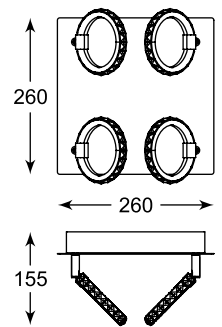

TOLEDO
Spot
CK170815-4
4xLED 5W 1000 LM 3000K
chrome iron stainless steel
aluminium crystal