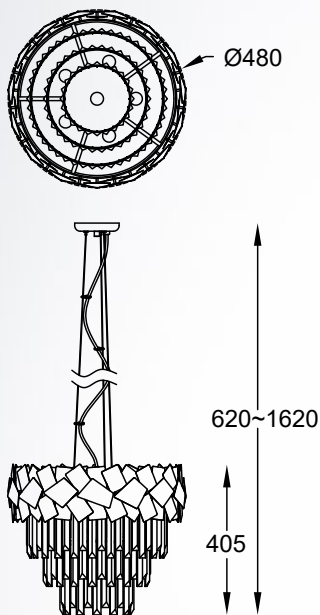

QUASAR

new

Pendant lamp
P0506-06A-F4AC
6x E14 MAX 40W

metal mirror stainless steel body,
clear crystal shade

QUASAR

new

Pendant lamp
P0506-06A-F4E3
6x E14 MAX 40W

metal brushed gold stainless steel body,
clear crystal shade