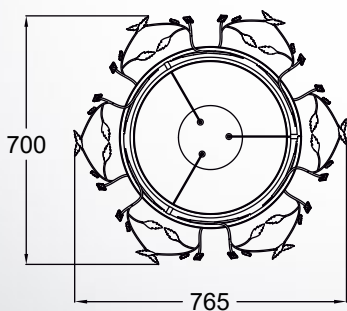

BELLE
Pendant lamp
PL170514-2
1xLED 30W 1200LM 3000K
metal chrome body and
canopy, crystals