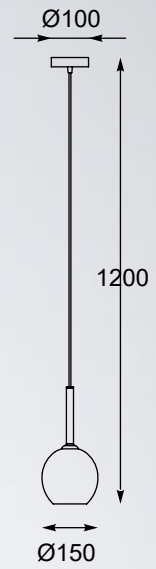

MONIC
Pendant lamp
MD1629-1 Chrome
1xE14 MAX 40W
smoky chrome glass
with chrome canopy