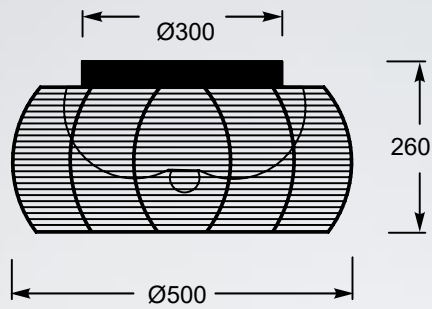

TANGO
Ceiling lamp
MX1104-2L (black)
2xE27 MAX 60W
black aluminium wire shade,
opal glass inside