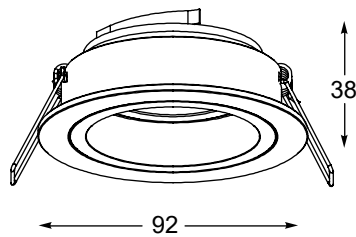

2.

4.

CHUCK DL ROUND
 Spot
1. 92699 (white)
 1xGU10 MAX 50W
 aluminium full white
2. 92700 (black)
 1xGU10 MAX 50W
 aluminium full black

CHUCK DL SQUARE
 Spot
4. 92703 (white)
 1xGU10 MAX 50W
 aluminium full white
5. 92704 (black)
 1xGU10 MAX 50W
 aluminium full black