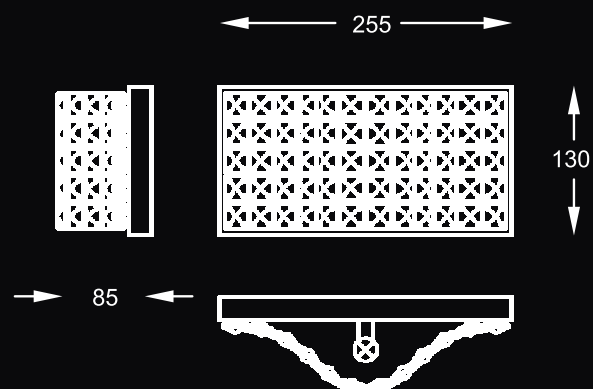

JASMINE

Wall lamp, W0246-01A-B5AC, 1xG9 MAX 42W
K9 clear crystal, metal chrome