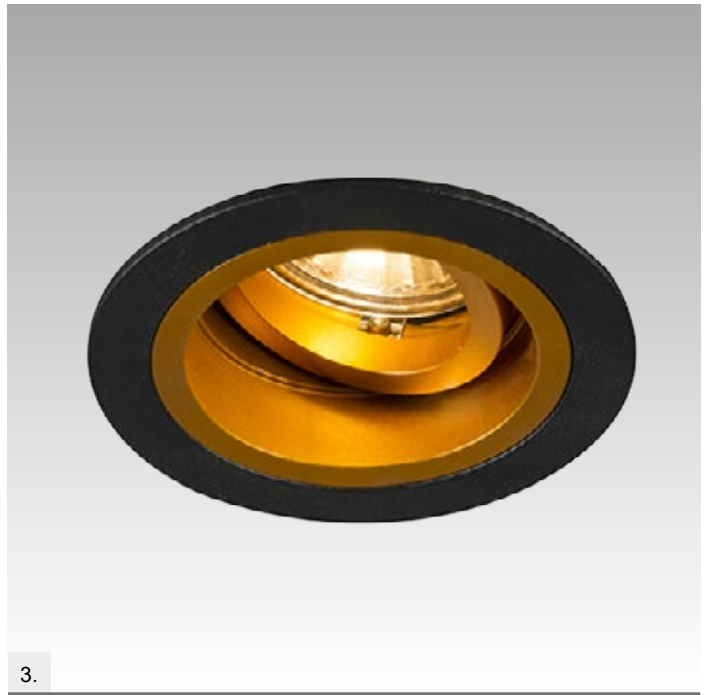

2.

4.

CHUCK DL ROUND
 Spot
1. 92699 (white)
 1xGU10 MAX 50W
 aluminium full white
2. 92700 (black)
 1xGU10 MAX 50W
 aluminium full black

CHUCK DL SQUARE
 Spot
4. 92703 (white)
 1xGU10 MAX 50W
 aluminium full white
5. 92704 (black)
 1xGU10 MAX 50W
 aluminium full black