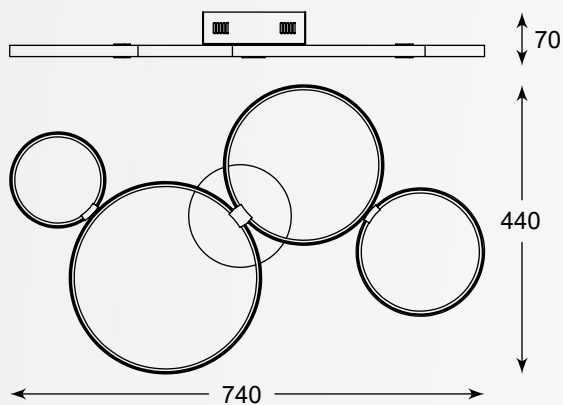

LED

DARIO

Ceiling lamp,
MX48006-3K
LED 24W 1000LM 3000K
aluminium base,
acrylic shade,
metal chrome canopy

LED

VALENTI

Ceiling lamp MX48002-4
LED 27W 1600LM 3000K
metal chrome canopy, aluminium body, acrylic shade