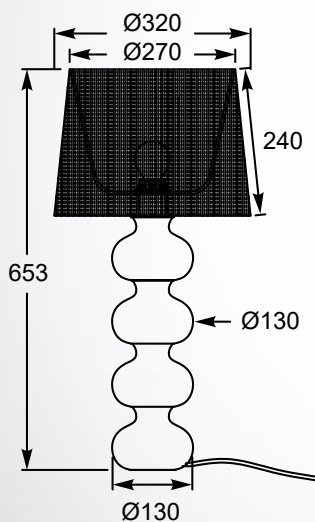

DECO
Table lamp
TS-060216T-BK
1xE27 MAX 60W
metal chrome body,
black stripes textil shade