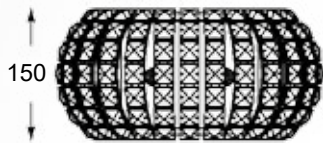

ANTARCTICA
Wall lamp
W0174-02S-F4AC
2xG9 MAX 42W
K9 clear crystal
metal chrome