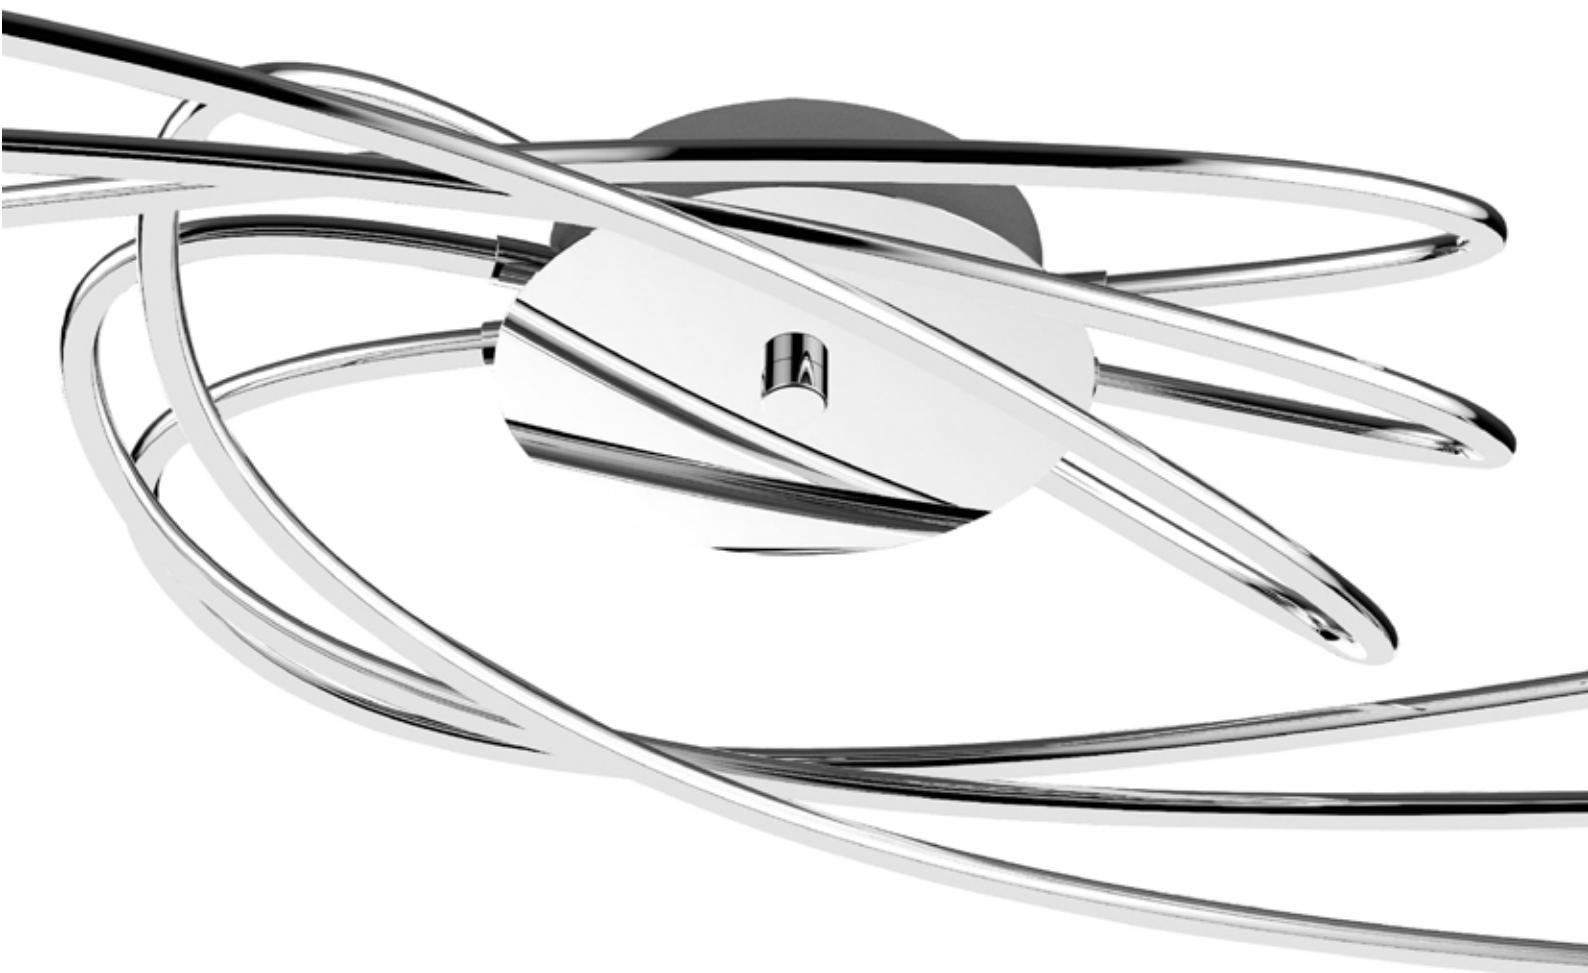

LED

MERLO

Ceiling lamp, PL170826-6, 1xLED 68W 2998LM 3000K
metal chrome canopy, chrome aluminium body, acrylic shade

LED

CARRELLO

The main advantages of the series are dynamic shapes, LED technology and elegant chrome trims.