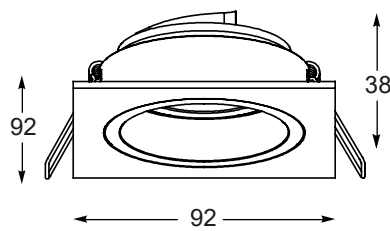

CHUCK DL SQUARE
Spot
4. 92703 (white)
1xGU10 MAX 50W
aluminium full white
5. 92704 (black)
1xGU10 MAX 50W
aluminium full black