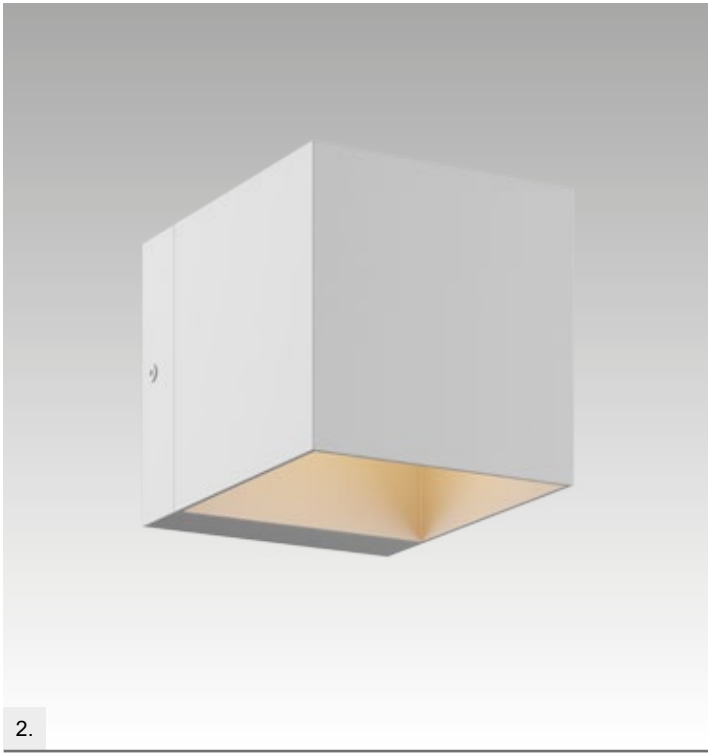

TRANSFER WL
Wall lamp
1. 90842 (black)
1xG9 MAX 40W
aluminium full black

2. 90841 (white)
1xG9 MAX 40W
aluminium full white