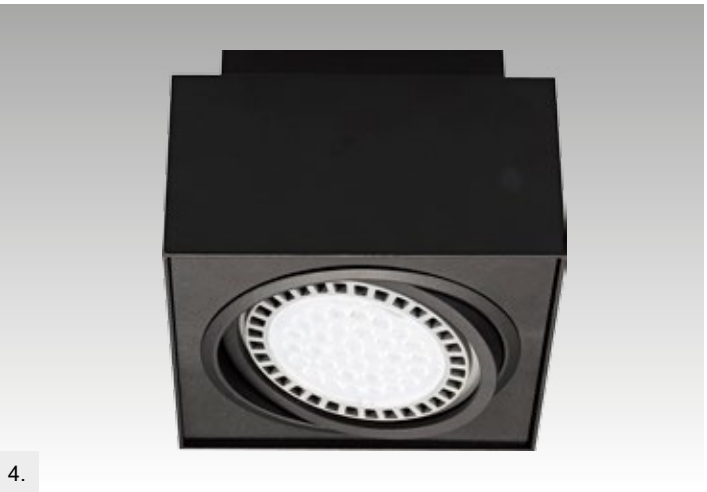

ONEON DL 50-1
Spot
1. 94361-BK (black)
2. 94361-WH (white)
1xGU10 MAX 50W
aluminium
black or white

ONEON DL 50-2
Spot
3. 94362-BK (black)
4. 94362-WH (white)
2xGU10 MAX 50W
aluminium
black or white

BOXY DL1