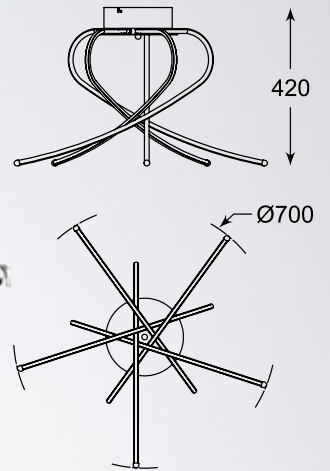

CARRELLO
Ceiling lamp
PL1100014-5
1xLED 45W 2250LM 3000K
metal chrome canopy
chrome aluminium body
acrylic shade