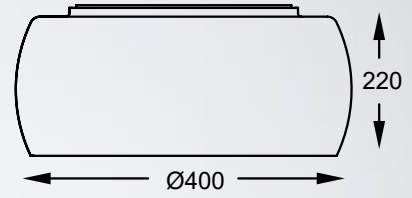

CRYSTAL
Pendant lamp
P0076-03S-F4FZ
3xG9 MAX 42W
smoky chrome glass shade
clear crystal drops inside