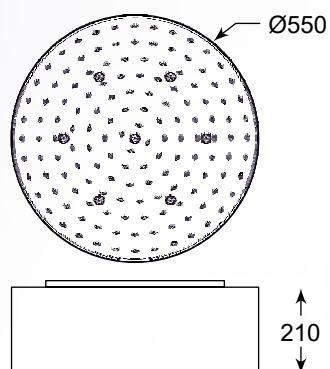

BLINK
Pendant lamp
P0173-05W-F4B3
5xG9 MAX 42W
silver shade,
aluminium rods with small crystals,
metal chrome canopy