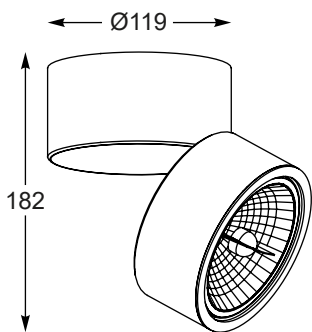

LOMO CL1
Spot
1. 20001-BK (black)
1xG9 MAX 40W
aluminium full black
2. 20001-WH (white)
1xG9 MAX 40W
aluminium full white