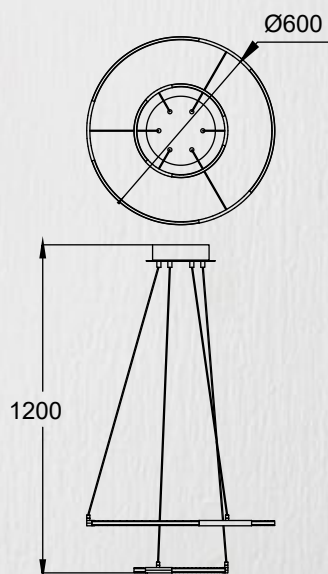

LIMA
Pendant lamp
15010003
LED 40W 3400LM 3000K
metal canopy rotational moulding
polietylen shade

LED

ONTAR

new

Pendant lamp

L180619-2
LED 30W 1470LM 3000K
metal chrome body and canopy, acrylic shade

LED

HURON