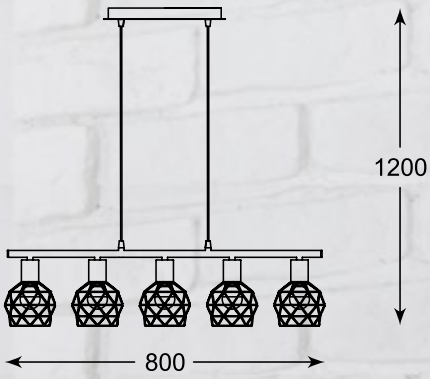

MARTIN

MARTIN
Pendant lamp
L171207-5
5xE14 MAX 40W
black gold iron

It is an innovative construction where the bulbs are surrounded by metal, golden lampshades. It fits especially to industrial or loft style arrangements.