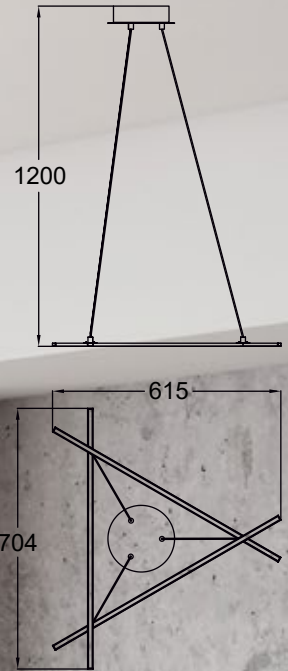

LED

HURON

new

Pendant lamp, L180511-3,

LED 30W 987LM 3000K
metal chrome canopy,
chrome aluminium body, acrylic shade