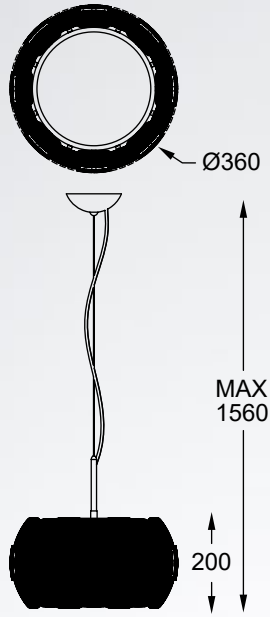

CANDEL
Pendant lamp
HP1811-12
12x E27 MAX 40W
metal chrome body

SOLE

The white shade with an irregular surface consists of square tiles, which are made of polycarbonate plastic.

SOLE
Pendant lamp
P0317-03H-S8A1
3xE27 MAX 24W
white polycarbonate
plastic plates,
white metal canopy