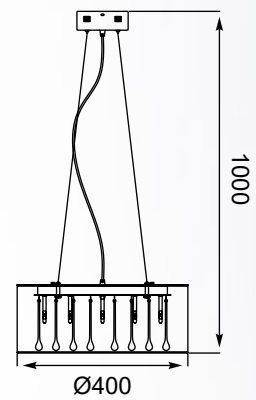

AURELIA
Wall lamp
W0404-01A-B5AC
1xLED 5W 470LM 3000K
clear glass shade
metal chrome body

ARTEMIDA

The shade, coated with a delicate white threads, hides beautiful, freely hanging crystals.

ARTEMIDA
Pendant lamp
RLD92193-6
6xG9 MAX 42W
silver metal canopy
white thread shade
with crystal drops inside