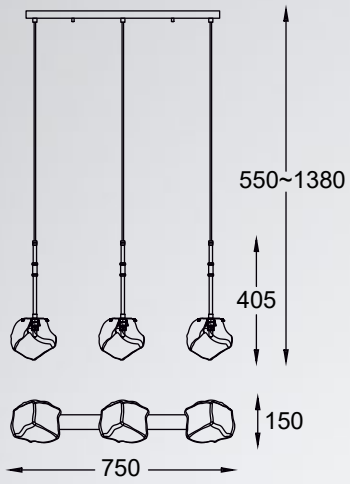

ROCK new
Pendant lamp
P0488-03K-SEAC
3xG9 MAX 28W
metal matt black and gold body,
crushed glass shade