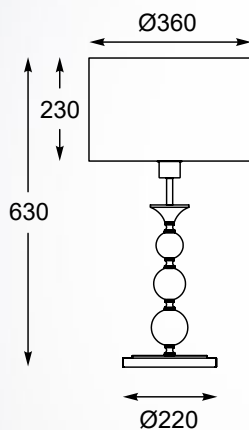

REA
Pendant lamp
RLD93163-1B
1xE27 MAX 60W
black fabric shade, metal chrome
body and base, glass balls

REA
Pendant lamp
RLD93163-1W
1xE27 MAX 60W
white fabric shade, metal chrome
body and base, glass balls