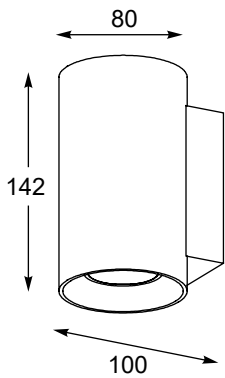

OSCAR
Spot
CK170519-3
3xE14 MAX 40W
white metal,
chrome metal

ALINE
Technics

ALINE

SANDY WL ROUND
 Wall lamp
1. 92695 (white)
 2xGU10 MAX 50W
 aluminium full white
2. 92696 (black)
 2xGU10 MAX 50W
 aluminium full black