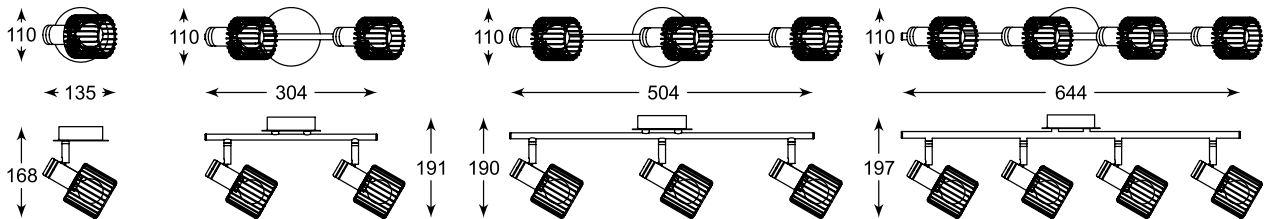

MARTIN

MARTIN
Pendant lamp
L171207-5
5xE14 MAX 40W
black gold iron

It is an innovative construction where the bulbs are surrounded by metal, golden lampshades. It fits especially to industrial or loft style arrangements.