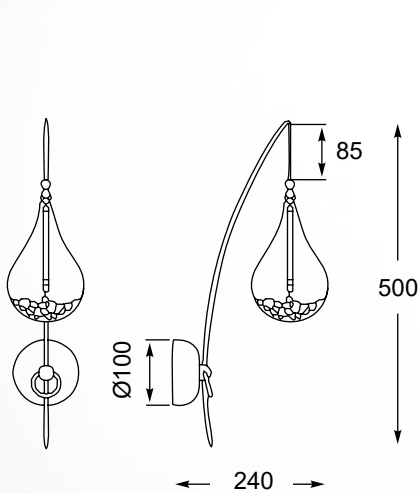

PERLE
Pendant lamp
P0226-01A-F4RK
1xG4 MAX 1,5W
metal chrome,
clear borosilicate glass with K9 crystal