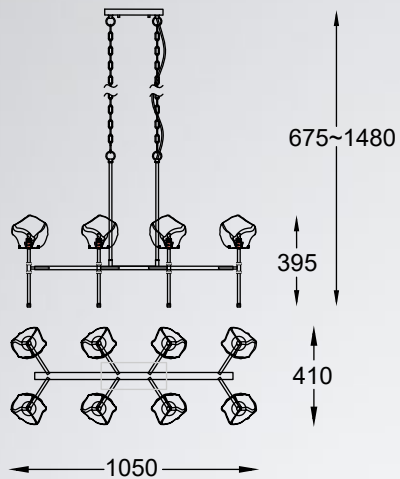

ROCK new
Pendant lamp
P0488-08L-SEAC
8xG9 MAX 28W
metal matt black
and gold body,
crushed glass shade