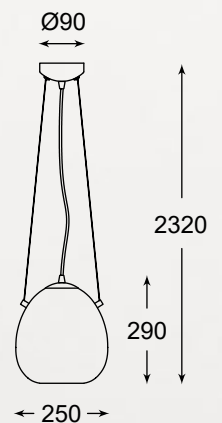

MOON

The eye-catching lampshades are made of smoky glass with a chrome-plated outer shell.

MOON
Pendant lamp
P19066B-D38
1xE27 MAX 60W
metal chrome canopy,
smoky chrome glass shade

MOON
Pendant lamp
P19066B-D30
1xE27 MAX 60W
metal chrome canopy,
smoky chrome glass shade