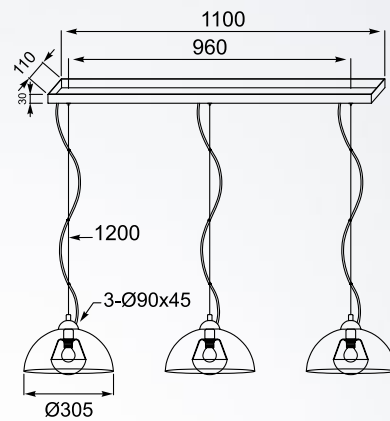

ANTENNE
 Pendant lamp
TS-071003P-BKGO
 1xE27 MAX 60W
 black metal canopy,
 black shade with gold inside

ANTENNE
Pendant lamp
TS-120404P-BKGO
3x E27 MAX 60W
black metal canopy,
black shade with gold
inside