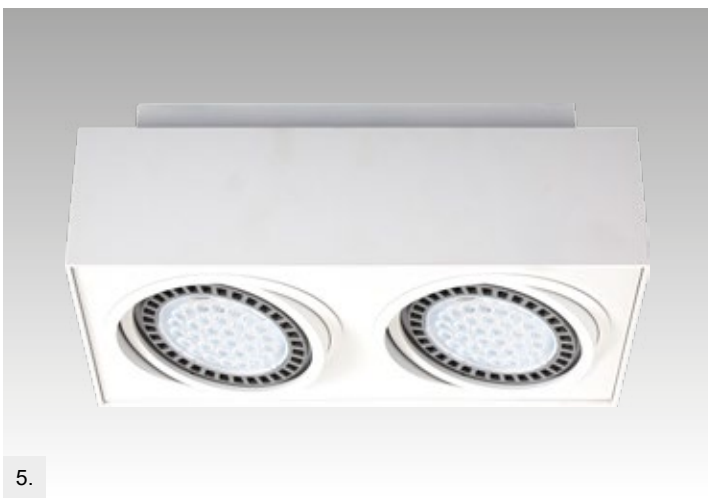

ONEON DL 50-1
Spot
1. 94361-BK (black)
2. 94361-WH (white)
1xGU10 MAX 50W
aluminium
black or white

ONEON DL 50-2
Spot
3. 94362-BK (black)
4. 94362-WH (white)
2xGU10 MAX 50W
aluminium
black or white

BOXY DL1