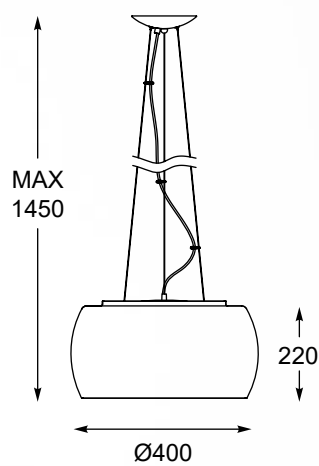

RAIN
Wall lamp
W0076-01A-B5L9
1xG9 MAX 42W
metal chrome,
gold glass with crystal
drops inside

RAIN

SILVER

RAIN
Pendant lamp
P0076-06X-F4K9
6xG9 MAX 42W
metal chrome,
smoky glass with
crystal drops inside