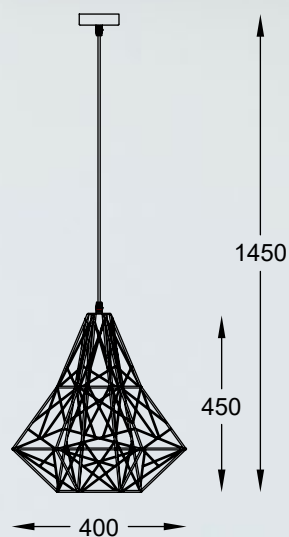

SKELETON

Pendant lamp,
HP1335-BL, 1xE27 MAX 40W
black metal wire shade
with plastic shade inside