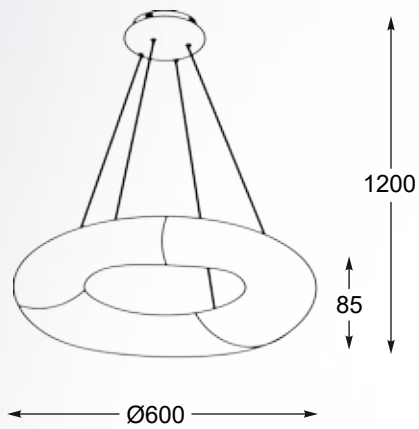

LIMA
Pendant lamp
15010003
LED 40W 3400LM 3000K
metal canopy rotational moulding
polietylen shade

LED

ONTAR

new

Pendant lamp

L180619-2
LED 30W 1470LM 3000K
metal chrome body and canopy, acrylic shade

LED

HURON