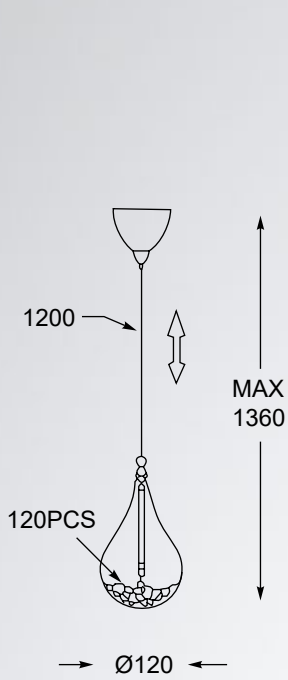

PERLE
Pendant lamp
P0226-01A-F4RK
1xG4 MAX 1,5W
metal chrome,
clear borosilicate glass with K9 crystal