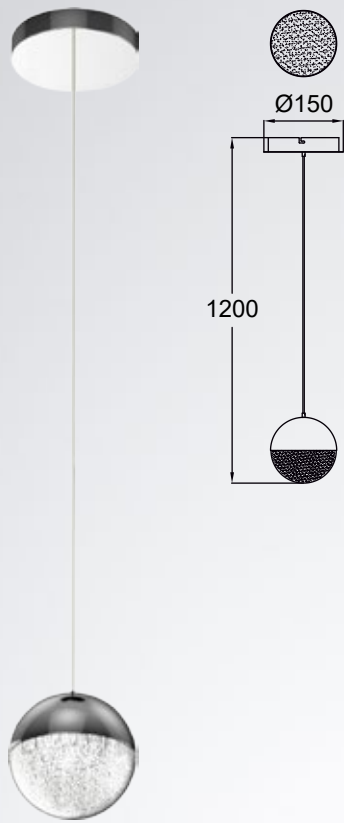

CHELAN

new

An innovative form with an interesting decoration and chrome finish. Fits modern arrangements in which it will become a tasteful addition.

CHELAN new
 Pendant lamp
PL180414-1
 1xLED 5W 388LM 3000K
 metal chrome body and canopy,
 glass shade