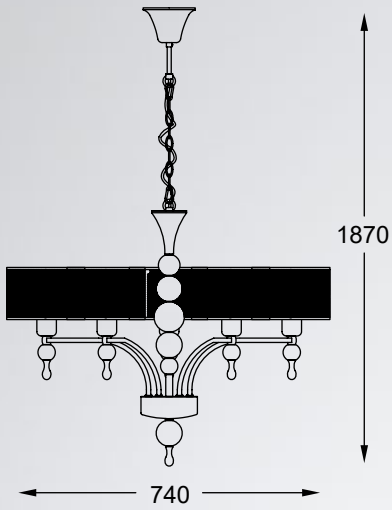

BLINK **LED**
Wall lamp
W0173-02A-F4B3
1x E27 MAX 26W 1x LED 3W 250 LM 3000K
silver shade,
aluminium rods with small crystals,
metal chrome body

JEWELLERY

This interesting design has been created by unusual texture of the lampshades.