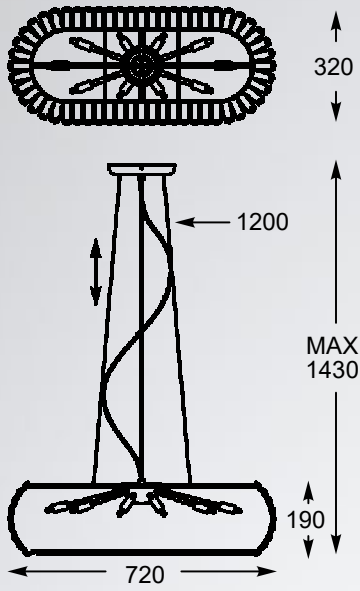

PRINCE
Wall lamp
W0360-01A-B5AC
1xG9 MAX 42W
clear crystal,
metal chrome

PRINCE
Ceiling lamp
C0360-05B-F4AC
5xG9 MAX 42W
clear crystal,
metal chrome

ANTARCTICA

Richly ornamented glass and square crystal construction will give the interior a luxurious character.