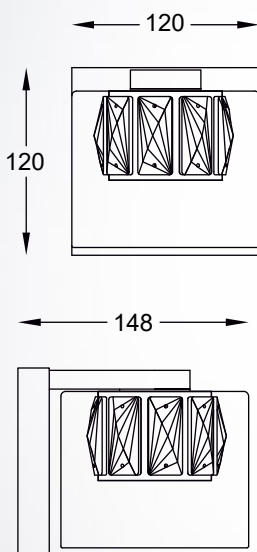

GEM
Pendant lamp
P0389-01D-0FD2
1xG9 28W

antique bronze metal body, cognac crystals, transparent glass shade

GEM
Pendant lamp
P0389-01D-F7AC
1xG9 28W

french gold metal body, transparent crystals, transparent glass shade

GEM
Pendant lamp
P0389-01D-L7AC
1xG9 28W

antique copper metal body, transparent crystals, transparent glass shade

GEM new
Pendant lamp
P0389-01D-P7AC
1xG9 28W

matt black metal body, transparent crystals, transparent glass shade