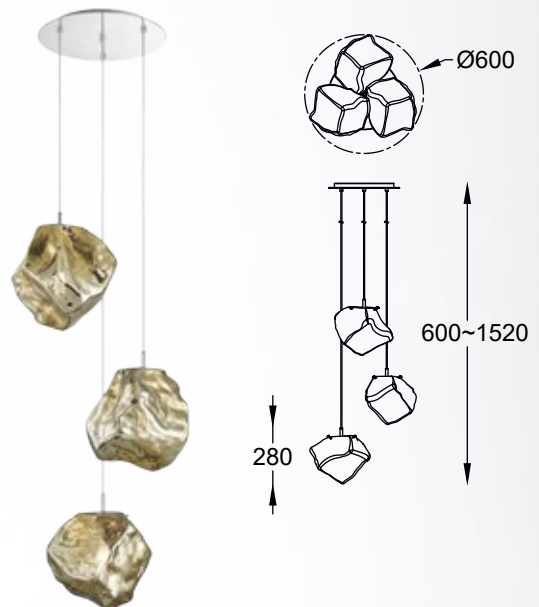

ROCK new
Pendant lamp
P0488-01F-F4HF
1xG9 MAX 28W
metal chrome body,
vacume plated
bronze shade

ROCK new
Pendant lamp
P0488-03D-B5HF
3xG9 MAX 28W
metal chrome body,
vacume plated
bronze shade