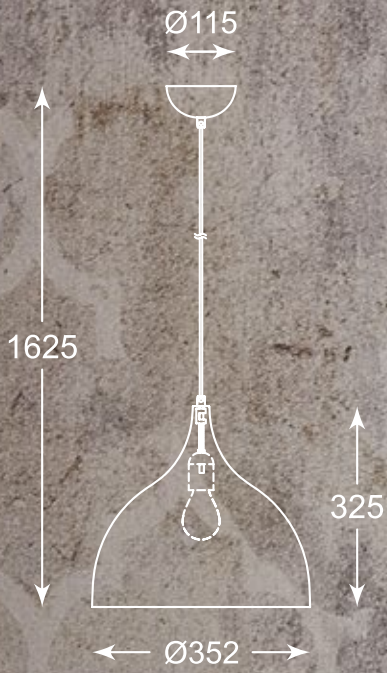

MARCO

Pendant lamp, TS-101015P-BKGO, 1xE27 MAX 60W
black metal shade with gold inside