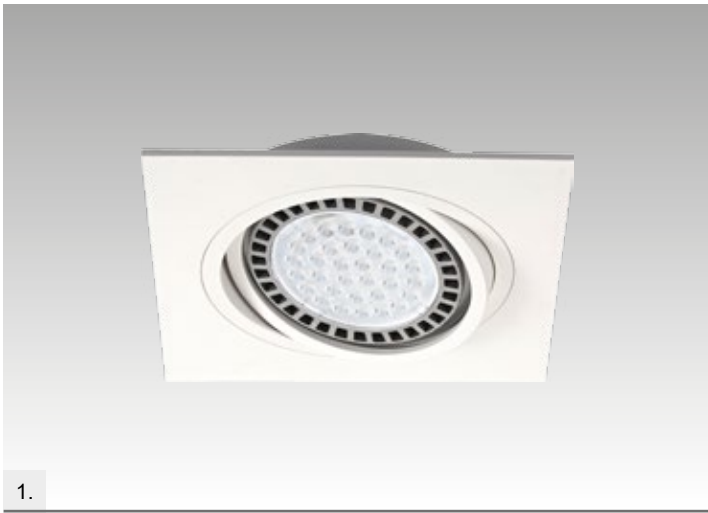

ONEON DL 50-1
Spot
1. 94361-BK (black)
2. 94361-WH (white)
1xGU10 MAX 50W
aluminium
black or white

ONEON DL 50-2
Spot
3. 94362-BK (black)
4. 94362-WH (white)
2xGU10 MAX 50W
aluminium
black or white

BOXY DL1