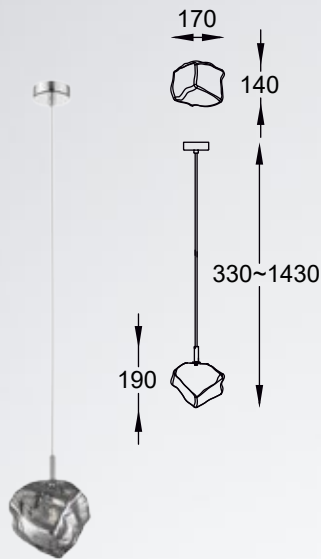

ROCK new
Pendant lamp
P0488-01F-F4FZ
1xG9 MAX 28W
metal chrome body,
vacume plated
chrome glass shade