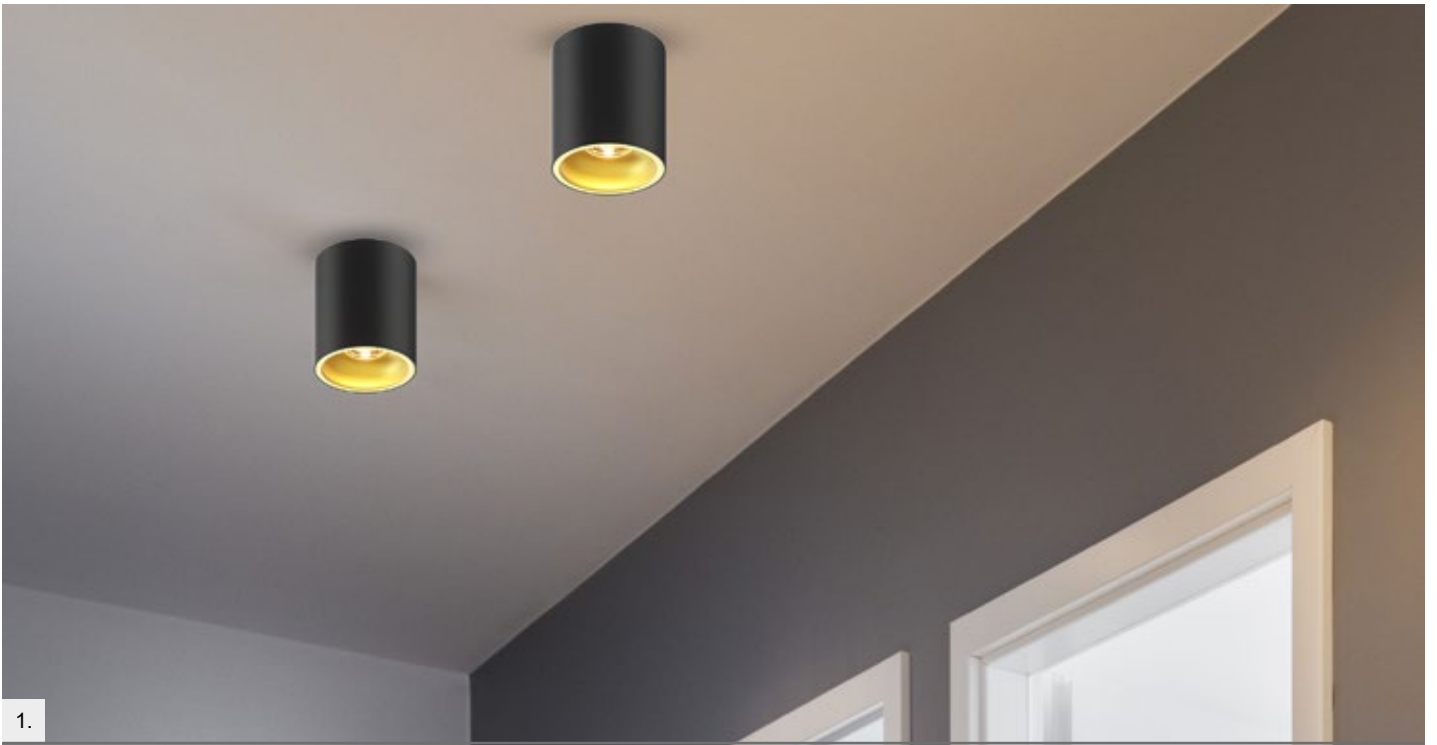

SQUARE
Spot
1. 50475-BK (black)
2. 50475-WH (white)
1x GU10 MAX 50W
aluminium
black or white

RONDOSL2
Spot
1. 50407-WH (white)
2. 50407-BK (black)
2xGU10 50W
white or black
aluminium
IP 24

RONDOSL1
Spot
3. 94354 (brushed gold)
4. 44805 (brushed silver)
5. 45519 (white)
6. 89201 (black)
1xGU10 MAX 50W
gold or black or white or silver
aluminium
IP 24