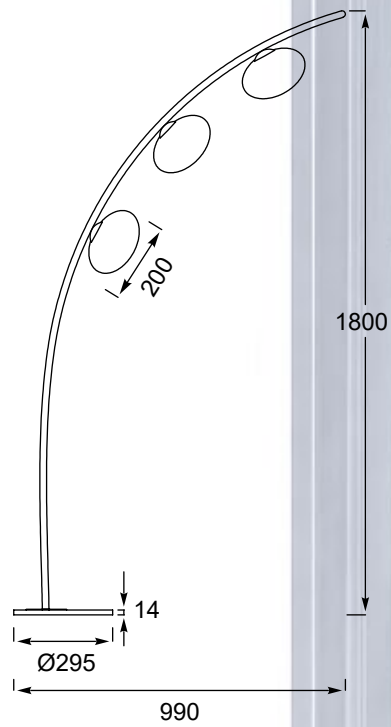

NEW YORK

Floor lamp, MJ65-3, 3xE14 MAX 40W
matt silver body and base,
opal glass shade