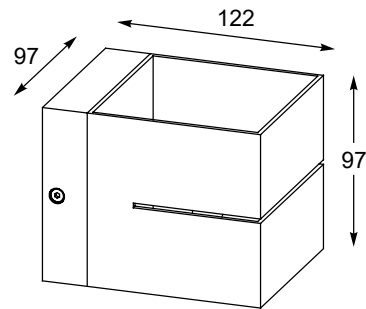

TRANSFER WL 2
Wall lamp
3. 91066 (white)
1xG9 MAX 40W
aluminium full white

4. 91067 (black)
1xG9 MAX 40W
aluminium black
outside+gold inside