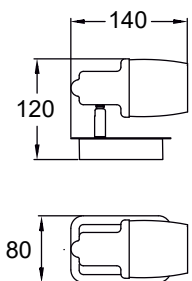

POSO
Wall lamp
CK180610-1
1xGU10 MAX 40W
iron stainless steel body,
white shade