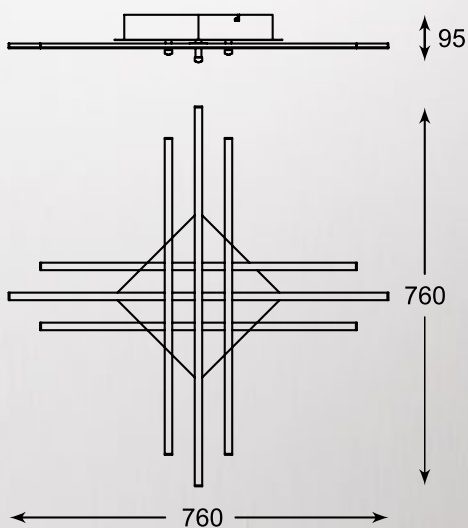

LED

VASTO LED

new

Floor lamp
HP1408-F5
LED 22W 1000LM 3000K
Metal chrome body

LED

CROSS

Ceiling lamp, PL99829-6
LED 48W 3800LM 3000K
metal chrome canopy,
chrome aluminium base,
acrylic shade

LED