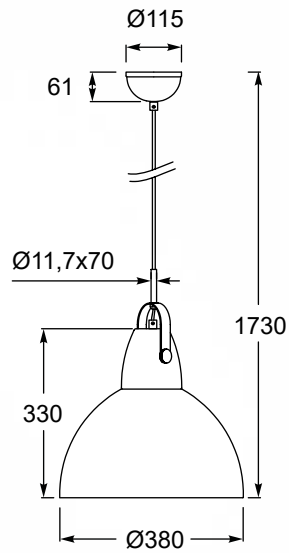

CANDE
Pendant lamp
TS-110611P-BK
1xE27 MAX 60W
black metal shade, white inside

CANDE
Pendant lamp
TS-110611P-WH
1xE27 MAX 60W
white metal shade, white inside