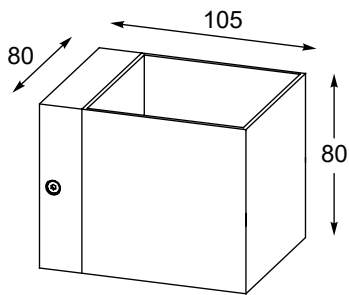

TRANSFER WL
Wall lamp
1. 90842 (black)
1xG9 MAX 40W
aluminium full black

2. 90841 (white)
1xG9 MAX 40W
aluminium full white