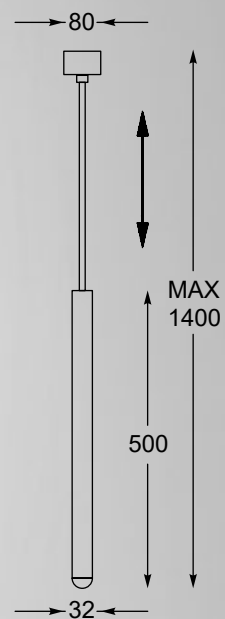

LED

LOYA

1xLED 5W, 450LM 3000K