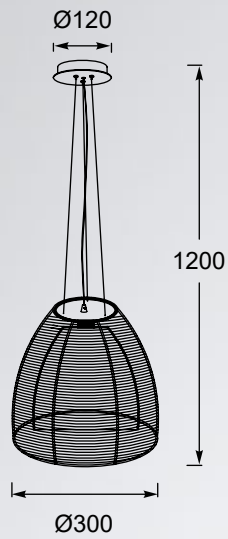

PICO
Pendant lamp
MD9023-1L (Black)
1x E27 MAX 60W
black aluminium wire shade
with shade opal glass inside