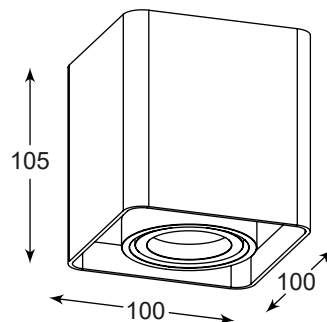

QUADRY SL I
Spot
3. 20039-BK (black)
4. 20039-WH (white)
1xGU10 MAX 50W
aluminium
black or white