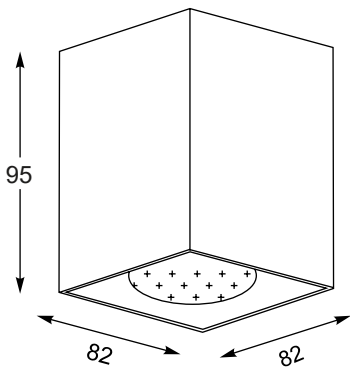

SQUARE
Spot
1. 50475-BK (black)
2. 50475-WH (white)
1x GU10 MAX 50W
aluminium
black or white

RONDOSL2
Spot
1. 50407-WH (white)
2. 50407-BK (black)
2xGU10 50W
white or black
aluminium
IP 24

RONDOSL1
Spot
3. 94354 (brushed gold)
4. 44805 (brushed silver)
5. 45519 (white)
6. 89201 (black)
1xGU10 MAX 50W
gold or black or white or silver
aluminium
IP 24