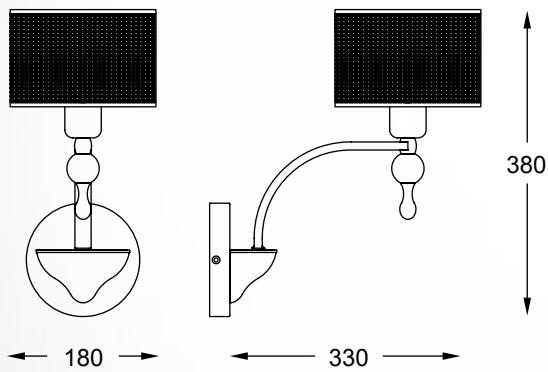

JEWELLERY
 Pendant lamp
P1550-05A-F4B3
 5x E27 MAX 60W
 metal chrome base,
 metal net shade, glass

JEWELLERY
 Wall lamp
W1550-01A-F4B3
 1x E27 MAX 60W
 metal chrome base,
 metal net shade, glass

FROZE

new