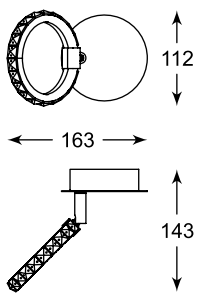

LED

TOLEDO

Exclusive form of the lampshades made of crystal will be perfect as an eye-catching decorative element.

TOLEDO
Spot
CK170815-1
1xLED 5W 250 LM 3000K
chrome iron stainless steel
aluminium crystal