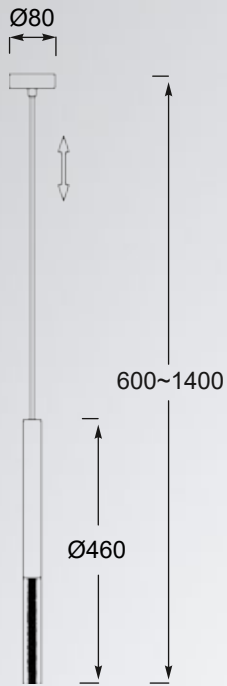

LOYA
Wall lamp
W0461-01A-F7F7
1xLED 5W 450LM 3000K
french gold, metal

LED

ONE

This series is characterized by extraordinary care for details, that gives it an unique character.

ONE

Pendant lamp
P0461-01E-F4F4
 1xLED 5W 450LM 3000K
 metal chrome body, acrylic bar with
 bubbles inside