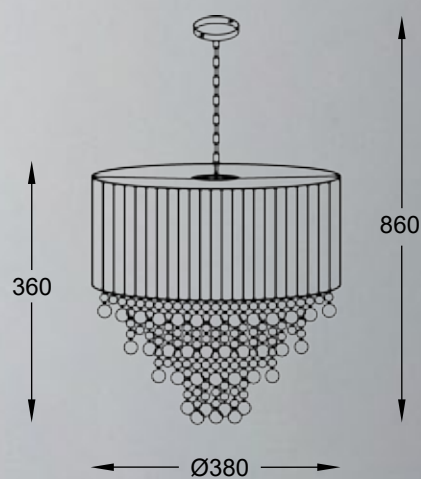

ROTA

Pendant lamp
YSC14
3xE14 MAX 60W
clear crystal glass
chrome body

SORIA

Pendant lamp
YSC23
3xE27 MAX 60W
metal body, black stripes textil shade
with clear crystal glass inside

VENTUS

The crystal structure fits into the spacious rooms where it will become the main decorative element.

VENTUS
Ceiling lamp
C0465-05C-B5AC
5xG9 MAX 42W
clear crystal glass
chrome body

VENTUS
Ceiling lamp
C0465-05D-B5AC
5xG9 MAX 42W
clear crystal glass
chrome body

VENTUS
Pendant lamp
P0465-05C-F4AC
5xG9 MAX 42W
clear crystal glass
chrome body