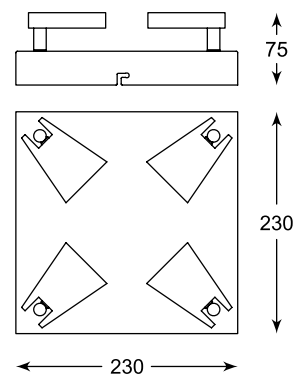

SPAZIO
Spot
CK99603A-4
4xLED 5W 1600 LM 3000K
white metal