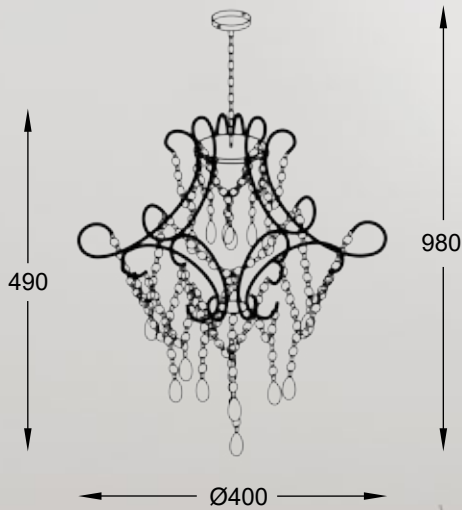

AMEDEO
Pendant lamp
17106/4+1-GLD
5x E14 MAX 40W
clear crystal glass
gold body

AMEDEO
Pendant lamp
17106/4+1-CHR
5x E14 MAX 40W
clear crystal glass
chrome body

AMEDEO
Pendant lamp
17106/3+1-CHR
4x E14 MAX 40W
clear crystal glass
chrome body

AMEDEO
Ceiling lamp
FC17106/4+1-GLD
5xE14 MAX 40W
clear crystal glass
gold body

AMEDEO
Ceiling lamp
FC17106/4+1-CHR
5xE14 MAX 40W
clear crystal glass
chrome body

AMEDEO
Wall lamp
17106/2W-GLD
2xE14 MAX 40W
clear crystal glass
gold body

AMEDEO
Wall lamp
17106/2W-CHR
2xE14 MAX 40W
clear crystal glass
chrome body

CORIA

Pendant lamp
YSC06
3xE27 MAX 60W
clear crystal glass
chrome body

CEUTA

Pendant lamp
YSC04
3xE27 MAX 60W
clear crystal glass
chrome body

ROTA

Pendant lamp
YSC14
3xE14 MAX 60W
clear crystal glass
chrome body

SORIA

Pendant lamp
YSC23
3xE27 MAX 60W
metal body, black stripes textil shade
with clear crystal glass inside

VENTUS

The crystal structure fits into the spacious rooms where it will become the main decorative element.