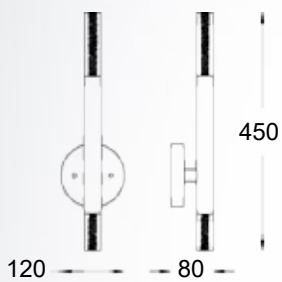

ONE
Wall lamp
W0461-02E-F4F4
2xLED 5W 900LM 3000K
metal chrome body, acrylic bar
with bubbles inside

ONE
Wall lamp
W0461-02E-F7F7
2xLED 5W 900LM 3000K
metal french gold body, acrylic bar
with bubbles inside

ONE
Wall lamp
W0461-02E-S8S8
2xLED 5W 900LM 3000K
metal matt white body, acrylic bar
with bubbles inside