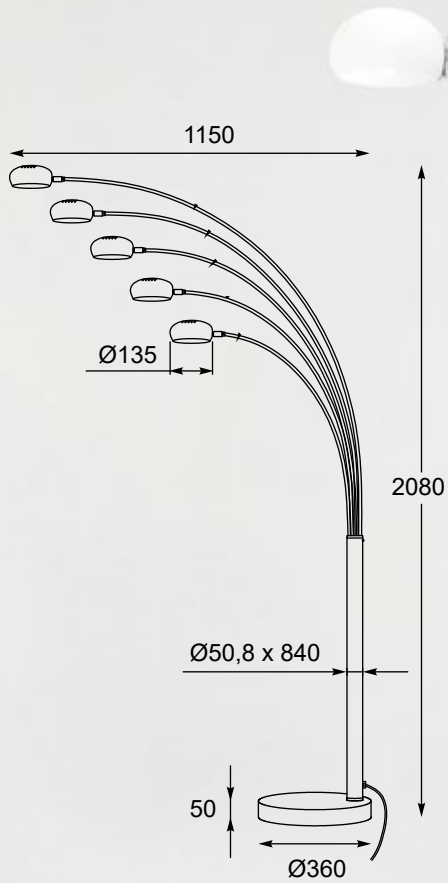

VENTI

Floor lamp
TS-5805G
5xE14 MAX 40W
Metal chrome body,
White glass shade