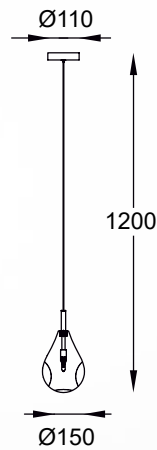

BASTONI new
Pendant lamp
MD1921-1-CLEAR
1xG9 MAX 40W
metal chrome body and
canopy, clear glass shade