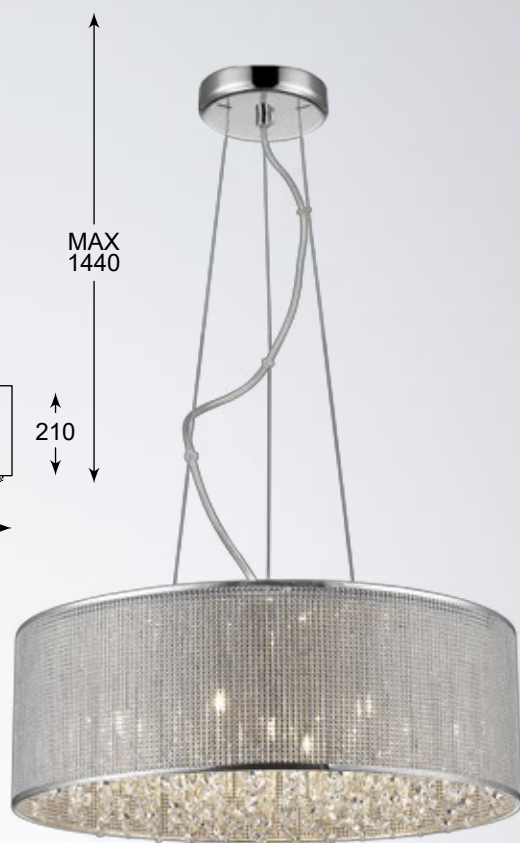

AURELIA
Wall lamp
W0404-01A-B5AC
1xLED 5W 470LM 3000K
clear glass shade
metal chrome body

ARTEMIDA

The shade, coated with a delicate white threads, hides beautiful, freely hanging crystals.

ARTEMIDA
Pendant lamp
RLD92193-6
6xG9 MAX 42W
silver metal canopy
white thread shade
with crystal drops inside

BLINK
Pendant lamp
P0173-07W-F4B3
7xG9 MAX 42W
silver shade,
aluminium rods with small crystals,
metal chrome canopy

BLINK
Ceiling lamp
C0173-07W-B4B3
7xG9 MAX 42W
silver shade,
aluminium rods with small crystals,
metal chrome canopy