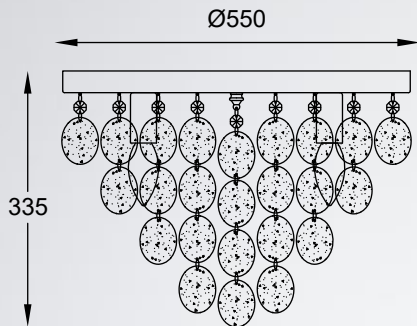

PARDO new
Ceiling lamp
18366
8xE14 MAX 40W
metal chrome body
glass