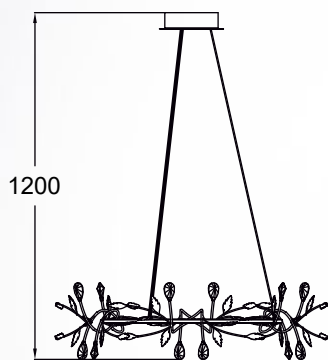

BELLE
Pendant lamp
PL170514-2
1xLED 30W 1200LM 3000K
metal chrome body and
canopy, crystals