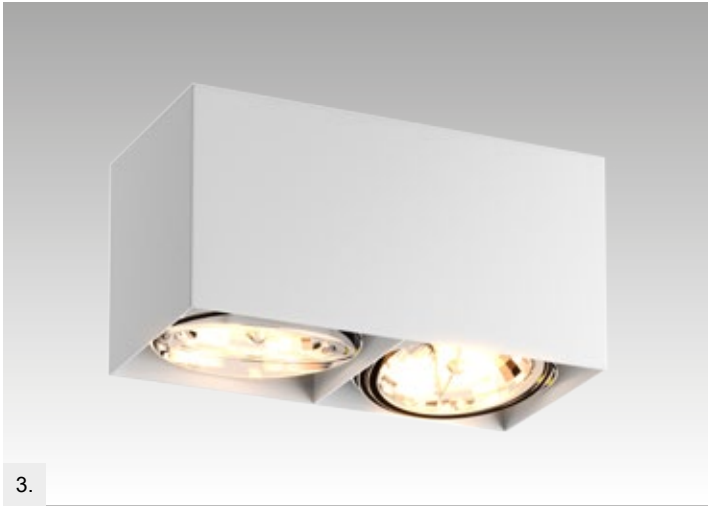

1.

2.

3.

4.

5.

6.

BOX SL 1
Spot
1. 89947 (white)
2. 90432 (black)
1xG9 MAX 42W
aluminium
white or black

BOX SL 2
Spot
3. 89949 (white)
4. 90433 (black)
2xG9 MAX 42W
aluminium
white or black

BOX
Spot
5. 50631 (white)
6. 50630 (black)
1xG9 MAX 42W
aluminium
white or black