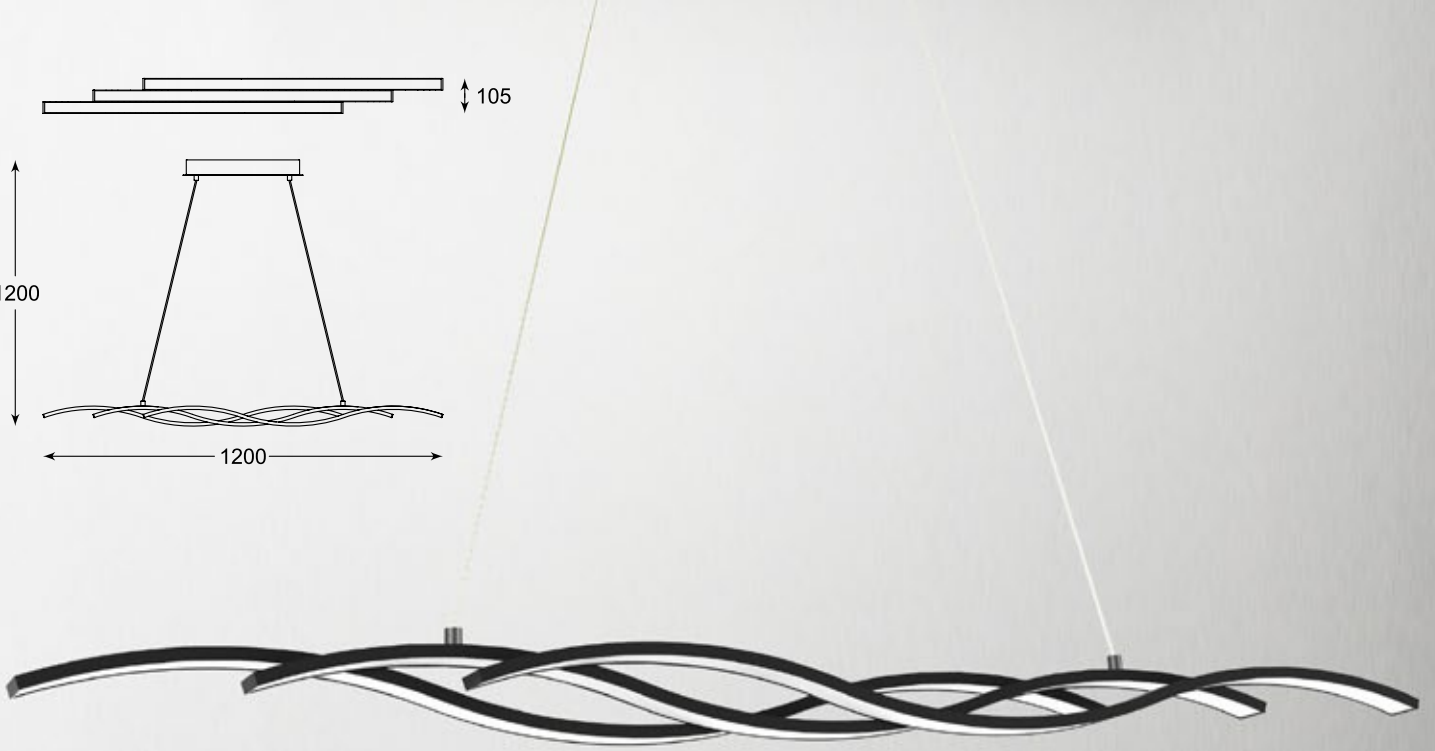

LED

COMET

Pendant lamp
PL170856-6
LED 50W 1960LM 3000K
metal chrome canopy, chrome aluminium body,
acrylic shade

LED

PISTA

Pendant lamp
L99832-1
1xLED 15W 800 LM 3000K
acrylic silver body,
metal chrome canopy