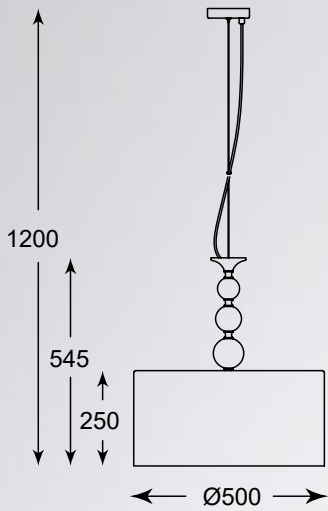

ANDREA
 Ceiling lamp
HP1392-C-500-BL+PB
 1xE27 MAX 40W
 satin steel metal canopy
 fabric shade black outside and gold inside

REA

Traditional look was combined with a stylish glass decorative element, which gave the lamp fresh look.