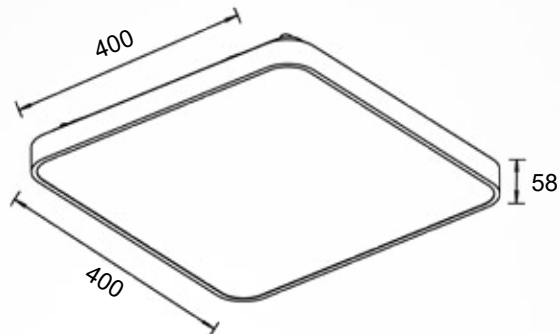

SIERRA
Ceiling lamp
12100005-SL
1xLED 60W 3900LM 4000K
chrome brushed aluminium body
acrylic shade

SIERRA
Ceiling lamp
12100005-GD
1xLED 60W 3600LM 4000K
gold brushed aluminium body
acrylic shade