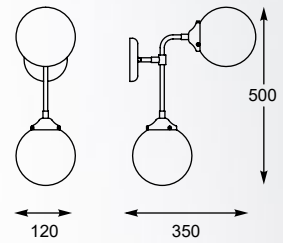

RIANO
 Pendant lamp
P0454-12C-SDGF
 12xG9 MAX 42W
 gold and black metal,
 opal and clear glass

RIANO
Pendant lamp
P0454-08D-SDAC
8xE27 MAX 40W
gold and black metal,
clear glass

RIANO new
Pendant lamp
P0454-01D-F7AC
1xE27 MAX 40W
gold and black metal,
clear glass