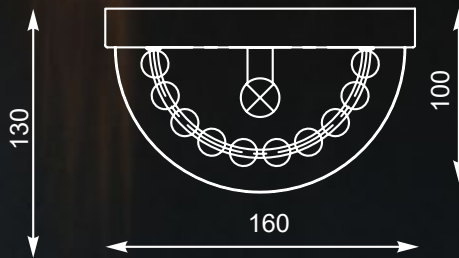

BELLA

Wall lamp, W0066-01A-B5B5, 1xG9 MAX 53W
metal chrome body with crystals inside