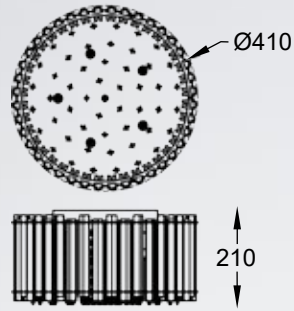

ROTA

Pendant lamp
YSC14
3xE14 MAX 60W
clear crystal glass
chrome body

SORIA

Pendant lamp
YSC23
3xE27 MAX 60W
metal body, black stripes textil shade
with clear crystal glass inside

VENTUS

The crystal structure fits into the spacious rooms where it will become the main decorative element.

VENTUS
Ceiling lamp
C0465-05C-B5AC
5xG9 MAX 42W
clear crystal glass
chrome body

VENTUS
Ceiling lamp
C0465-05D-B5AC
5xG9 MAX 42W
clear crystal glass
chrome body

VENTUS
Pendant lamp
P0465-05C-F4AC
5xG9 MAX 42W
clear crystal glass
chrome body