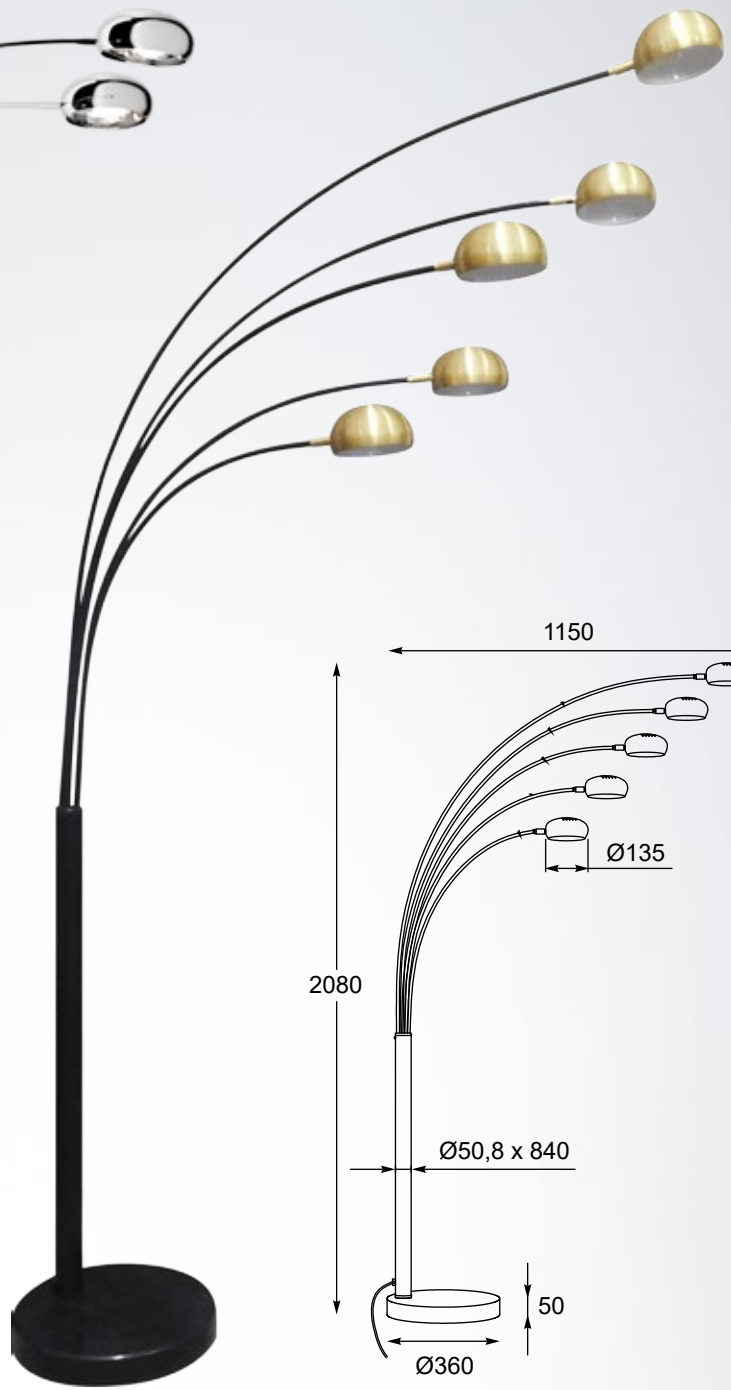

ZODIAC

Floor lamp

TS-5805-BK

5x E14 MAX 40W

metal shiny black body
and shade

ZODIAC

Stable construction with five arched arms made of metal is the perfect light source for living rooms and open spaces.

ZODIAC
Floor lamp
TS-5805
5x E14 MAX 40W
metal chrome body
and shade

ZODIAC new
Floor lamp
TS-5805-BKBB
5x E14 MAX 40W
metal black body
and gold shade

VISION

Floor lamp, TS-010121W, 1xE27 MAX 60W
metal chrome with acrylic shade, white marble base

VENTI

Floor lamp
TS-5805G
5xE14 MAX 40W
Metal chrome body,
White glass shade