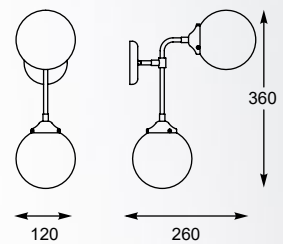

RIANO
Wall lamp
W0454-02D-SDAC
2xE27 MAX 40W
gold and black metal,
clear glass

RIANO
Pendant lamp
P0454-08D-SDAA
8x E27 MAX 40W
gold and black metal,
opal glass

RIANO new
Pendant lamp
P0454-01D-F7AA
1x E27 MAX 40W
gold and black metal,
opal glass