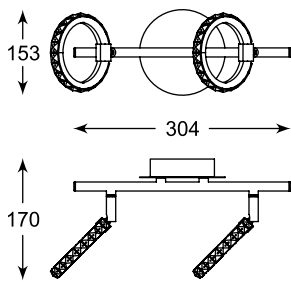

TOLEDO
Spot
TK170815-2
2xLED 5W 500 LM 3000K
chrome iron stainless steel
aluminium crystal