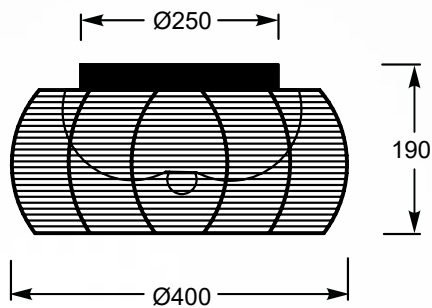

TANGO
Ceiling lamp
MX1104-2 (black)
2xE27 MAX 60W
black aluminium wire shade,
opal glass inside