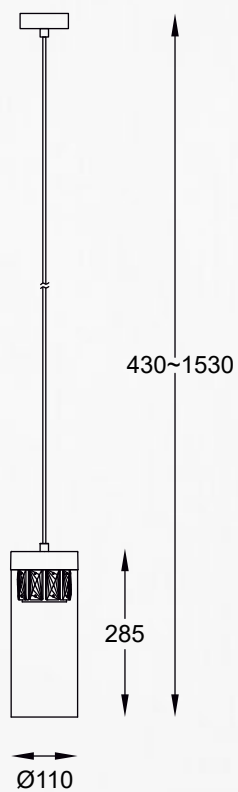

GEM
Pendant lamp
P0389-01D-F4AC
1xG9 28W
metal chrome body, transparent
crystals, transparent glass shade