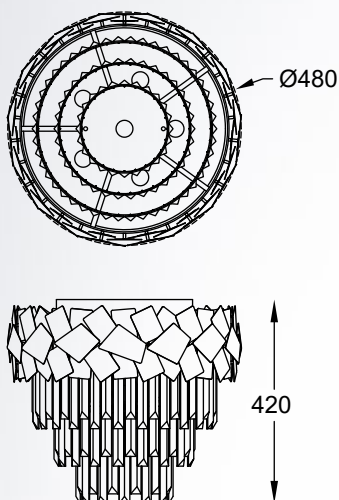

QUASAR new
 Ceiling lamp
C0506-05A-B5E3
 5xE14 MAX 40W
 metal brushed gold stainless steel body,
 clear crystal shade

QUASAR new
 Ceiling lamp
C0506-06A-B5AC
 6xE14 MAX 40W
 metal mirror stainless steel body,
 clear crystal shade