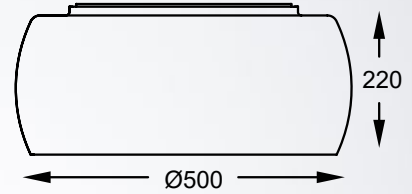

CRYSTAL
Ceiling lamp
C0076-06X-F4FZ
6xG9 MAX 42W
smoky chrome glass shade
clear crystal drops inside