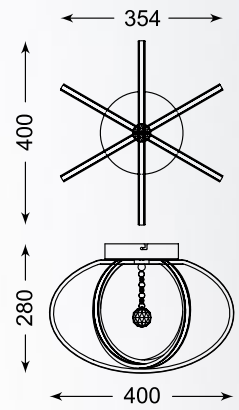

CARRELLO
Ceiling lamp
0044
1xLED 26W 1000LM 3000K
metal chrome canopy
black aluminium body
acrylic shade