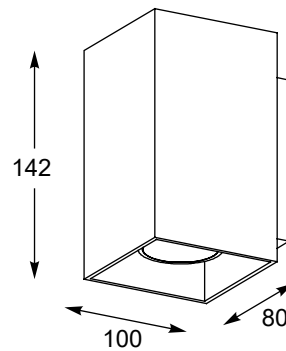

OSCAR
Spot
CK170519-3
3xE14 MAX 40W
white metal,
chrome metal

ALINE
Technics

ALINE

SANDY WL ROUND
 Wall lamp
1. 92695 (white)
 2xGU10 MAX 50W
 aluminium full white
2. 92696 (black)
 2xGU10 MAX 50W
 aluminium full black