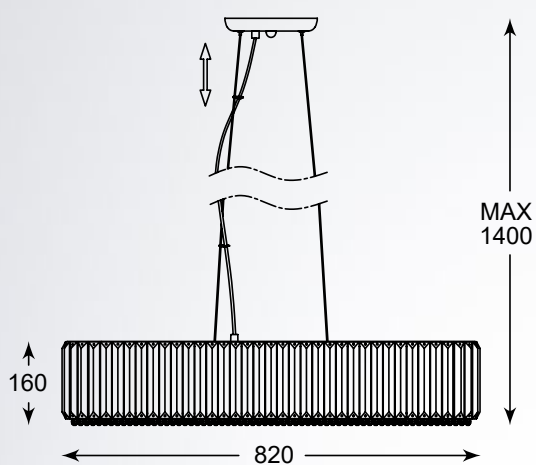

PRINCE
Pendant lamp
P0360-06D-F4AC
6xG9 MAX 42W
clear crystal,
metal chrome canopy