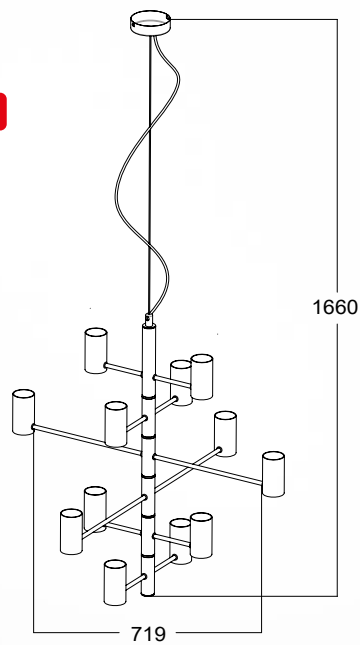

CANDEL new
Pendant lamp
HP1811A-12-PB
12x E27 MAX 40W
metal gold body and canopy