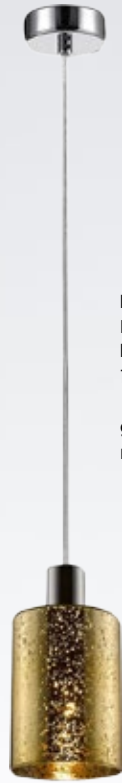

PIOLI
Pendant lamp
P0369-01A-F4GQ
1xE27 MAX 26W
(energy saving bulb only)
gold glass shade with dots,
metal chrome canopy