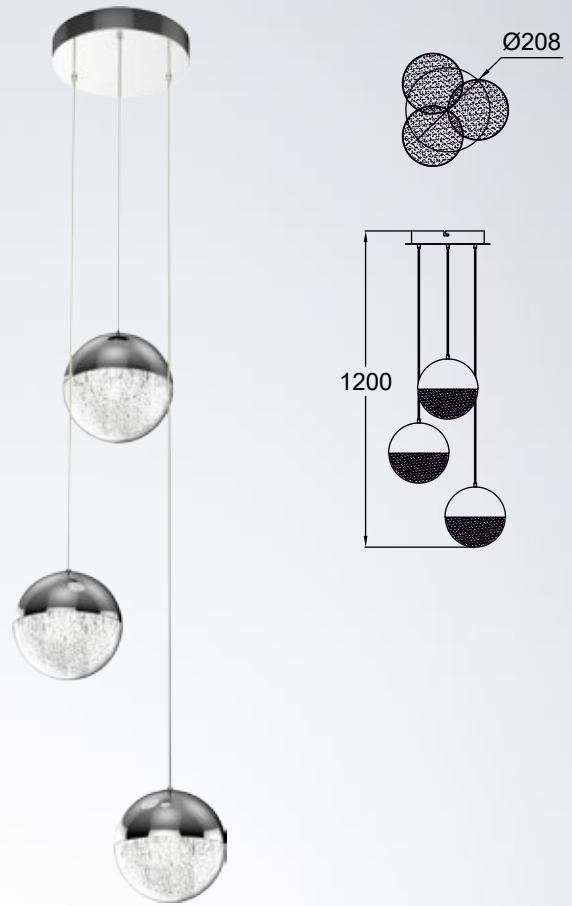

CHELAN

new

An innovative form with an interesting decoration and chrome finish. Fits modern arrangements in which it will become a tasteful addition.

CHELAN new
 Pendant lamp
PL180414-1
 1xLED 5W 388LM 3000K
 metal chrome body and canopy,
 glass shade

CHELAN new
 Pendant lamp
PL180414-3
 3xLED 5W 947LM 3000K
 metal chrome body and canopy,
 glass shade

CHELAN new
 Pendant lamp
PL180414-3A
 3xLED 5W 944LM 3000K
 metal chrome body and canopy,
 glass shade