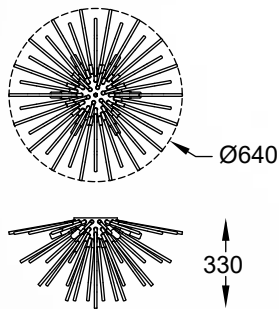

JASMINE

Wall lamp, W0246-01A-B5AC, 1xG9 MAX 42W
K9 clear crystal, metal chrome

BELLA

Wall lamp, W0066-01A-B5B5, 1xG9 MAX 53W
metal chrome body with crystals inside

URCHIN

• new

The generously sized structure, with its striking design, will fit perfectly in various styles of interior design.