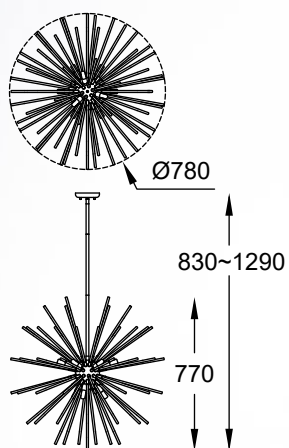

URCHIN new
Pendant lamp
P0491-09C-F7DY
9xG9 MAX 42W
French gold sticks,
metal, amber body