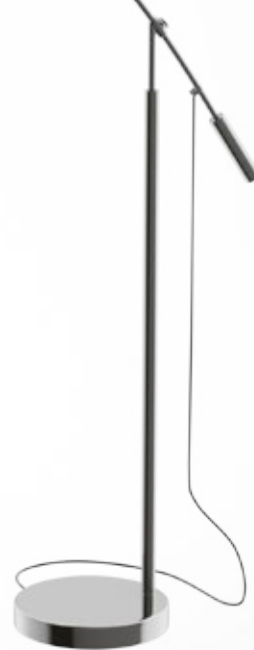

ZODIAC new
Floor lamp
TS-5805-BKBB
5x E14 MAX 40W
metal black body
and gold shade

VISION

Floor lamp, TS-010121W, 1xE27 MAX 60W
metal chrome with acrylic shade, white marble base

VENTI

Floor lamp
TS-5805G
5xE14 MAX 40W
Metal chrome body,
White glass shade

MADISON

The perfect decorative element for modern
and classic interiors.

MADISON
Floor lamp
TS-061121F
1xE27 MAX 60W
metal chrome body with
acrylic white
shade, white marble base

MANHATTAN

MANHATTAN
Floor lamp
TS-061121M
1xE27 MAX 60W
metal chrome body
and shade
chrome base

NEW YORK

Floor lamp, MJ65-3, 3xE14 MAX 40W
matt silver body and base,
opal glass shade

MILO

Floor lamp
SL598-CH
1XE27 MAX 40W
metal chrome body

LED

TINA

new

Table lamp, TL180515-2,
1XE27 MAX 60W
LED 10W 420LM 3000K
metal, aluminium body
black fabric shade
with gold inside