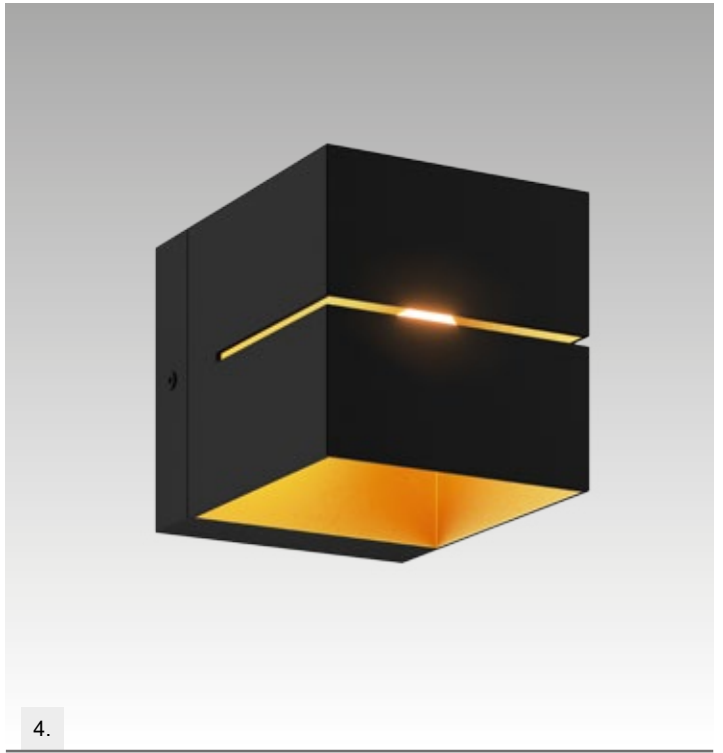

TRANSFER WL
Wall lamp
1. 90842 (black)
1xG9 MAX 40W
aluminium full black

2. 90841 (white)
1xG9 MAX 40W
aluminium full white