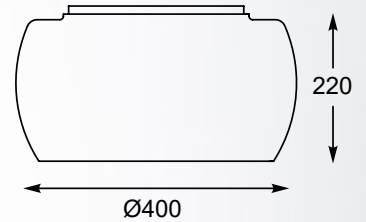

RAIN
Ceiling lamp
C0076-06X-F4K9
6xG9 MAX 42W
metal chrome,
smoky glass with crystal
drops inside