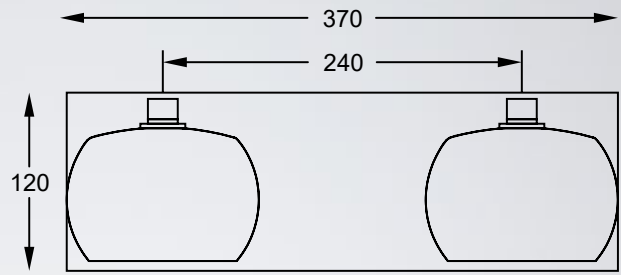

CRYSTAL
Wall lamp
1. W0076-02A-B5FZ
2xG9 MAX 42W
glass plating,
crystal drops,
smoky chrome glass shade

1.