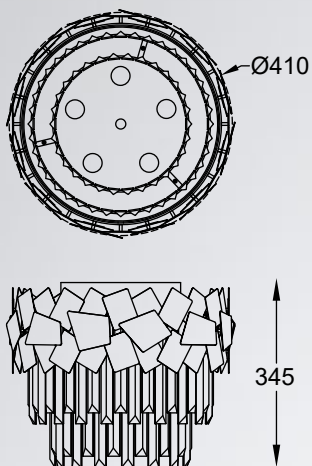

QUASAR

• new

The chic style, finished by cascade of crystals, will be perfect solution in public spaces, as well as at home.

QUASAR new
 Ceiling lamp
C0506-05A-B5AC
 5xE14 MAX 40W
 metal mirror stainless steel body,
 clear crystal shade