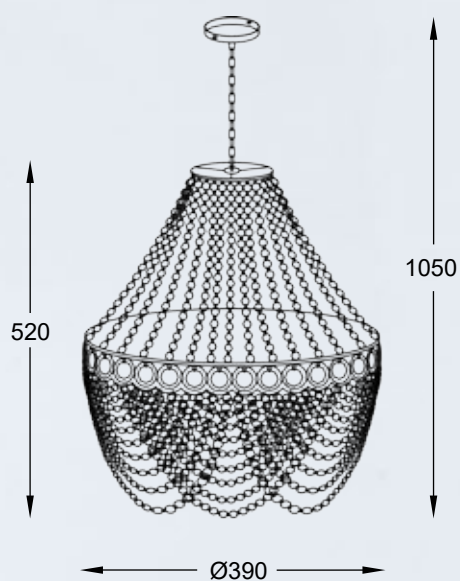

AMEDEO
Pendant lamp
17106/4+1-GLD
5x E14 MAX 40W
clear crystal glass
gold body

AMEDEO
Pendant lamp
17106/4+1-CHR
5x E14 MAX 40W
clear crystal glass
chrome body

AMEDEO
Pendant lamp
17106/3+1-CHR
4x E14 MAX 40W
clear crystal glass
chrome body

AMEDEO
Ceiling lamp
FC17106/4+1-GLD
5xE14 MAX 40W
clear crystal glass
gold body

AMEDEO
Ceiling lamp
FC17106/4+1-CHR
5xE14 MAX 40W
clear crystal glass
chrome body

AMEDEO
Wall lamp
17106/2W-GLD
2xE14 MAX 40W
clear crystal glass
gold body

AMEDEO
Wall lamp
17106/2W-CHR
2xE14 MAX 40W
clear crystal glass
chrome body

CORIA

Pendant lamp
YSC06
3xE27 MAX 60W
clear crystal glass
chrome body

CEUTA

Pendant lamp
YSC04
3xE27 MAX 60W
clear crystal glass
chrome body

ROTA

Pendant lamp
YSC14
3xE14 MAX 60W
clear crystal glass
chrome body

SORIA

Pendant lamp
YSC23
3xE27 MAX 60W
metal body, black stripes textil shade
with clear crystal glass inside

VENTUS

The crystal structure fits into the spacious rooms where it will become the main decorative element.