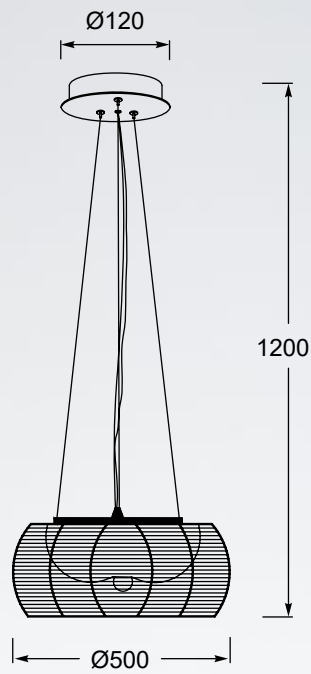

TANGO
Pendant lamp
MD1104-2L (black)
2xE27 MAX 60W
black aluminium wire shade,
opal glass inside

TANGO
Pendant lamp
MD1104-2L (silver)
2xE27 MAX 60W
silver aluminium wire shade,
opal glass inside