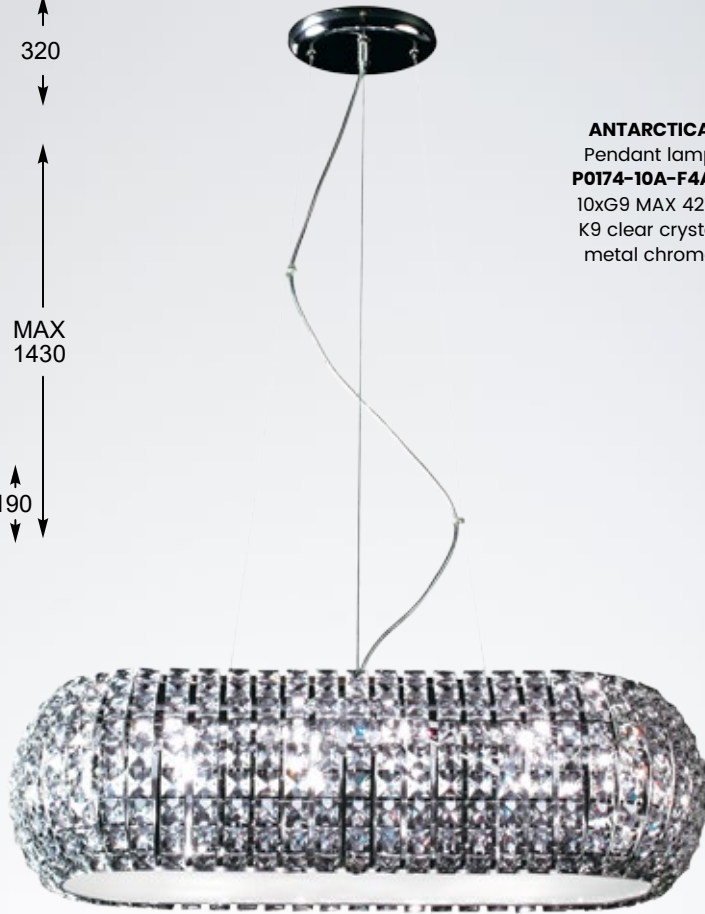

PRINCE

A lot of sparkle crystals makes it an ideal choice for glamorous interiors.

PRINCE
Pendant lamp
P0360-05B-F4AC
5xG9 MAX 42W
clear crystal,
metal chrome canopy

PRINCE
Pendant lamp
P0360-06D-F4AC
6xG9 MAX 42W
clear crystal,
metal chrome canopy

PRINCE
Wall lamp
W0360-01A-B5AC
1xG9 MAX 42W
clear crystal,
metal chrome

PRINCE
Ceiling lamp
C0360-05B-F4AC
5xG9 MAX 42W
clear crystal,
metal chrome

ANTARCTICA

Richly ornamented glass and square crystal construction will give the interior a luxurious character.

ANTARCTICA
Pendant lamp
P0174-10A-F4AC
10xG9 MAX 42W
K9 clear crystal
metal chrome

ANTARCTICA
Wall lamp
W0174-02S-F4AC
2xG9 MAX 42W
K9 clear crystal
metal chrome

ANTARCTICA
Ceiling lamp
C0109-04A-F4AC
4xG9 MAX 42W
K9 clear crystal
metal chrome