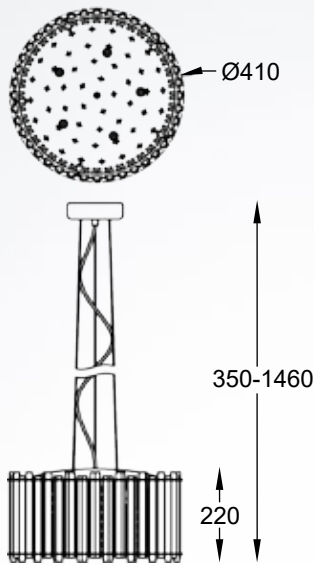

ROTA

Pendant lamp
YSC14
3xE14 MAX 60W
clear crystal glass
chrome body

SORIA

Pendant lamp
YSC23
3xE27 MAX 60W
metal body, black stripes textil shade
with clear crystal glass inside

VENTUS

The crystal structure fits into the spacious rooms where it will become the main decorative element.

VENTUS
Ceiling lamp
C0465-05C-B5AC
5xG9 MAX 42W
clear crystal glass
chrome body

VENTUS
Ceiling lamp
C0465-05D-B5AC
5xG9 MAX 42W
clear crystal glass
chrome body

VENTUS
Pendant lamp
P0465-05C-F4AC
5xG9 MAX 42W
clear crystal glass
chrome body