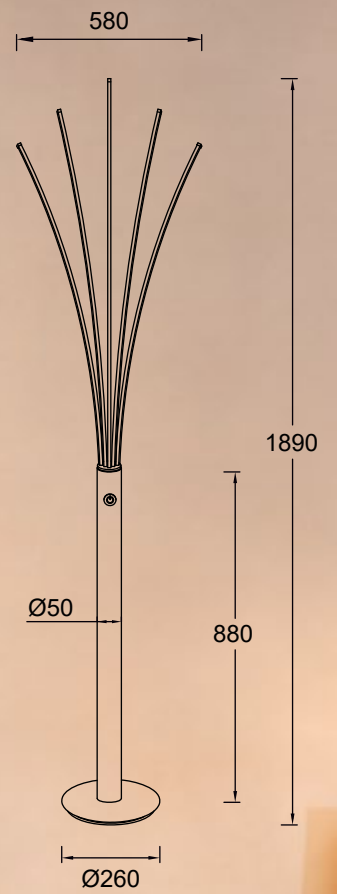

LED

VASTO LED

new

Floor lamp
HP1408-F5
LED 22W 1000LM 3000K
Metal chrome body