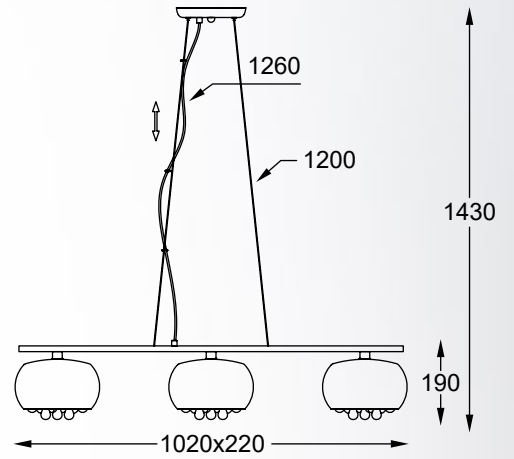

CRYSTAL
Ceiling lamp
C0076-05L-F4FZ
5xG9 MAX 42W
smoky chrome glass shade
clear crystal drops inside