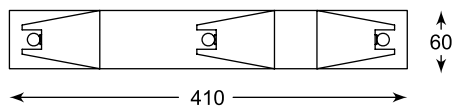

SPAZIO
Spot
CK99603A-2
2xLED 5W 800 LM 3000K
white metal

SPAZIO
Spot
CK99603A-3
3xLED 5W 1200 LM 3000K
white metal