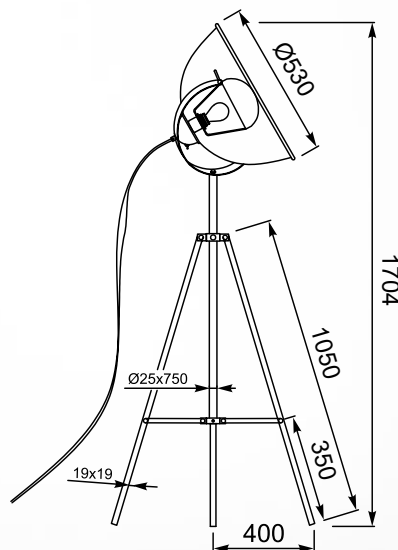

ANTENNE
Floor lamp
TS-090522F-BK
1x E27 MAX 60W
black metal with gold inside