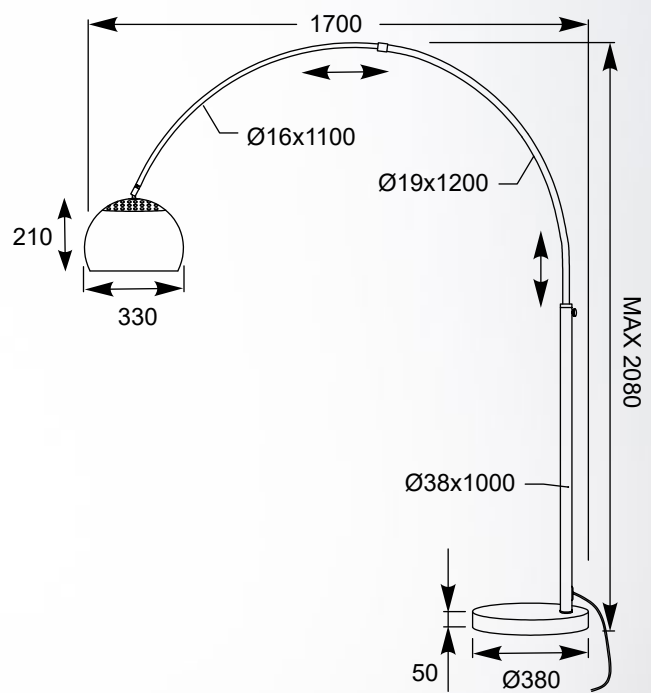

SOHO new
Floor lamp
TS-010121T-BB
1xE27 MAX 60W
metal gold body, shade
and base