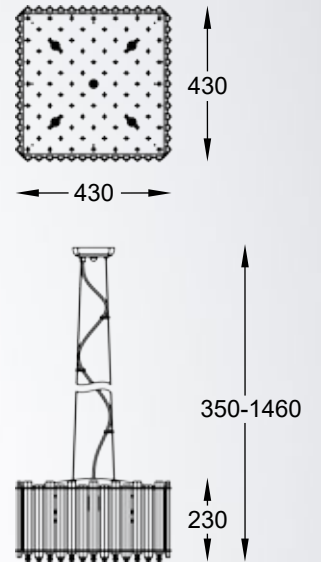

VENTUS
Pendant lamp
P0465-05D-F4AC
5xG9 MAX 42W
clear crystal glass
chrome body