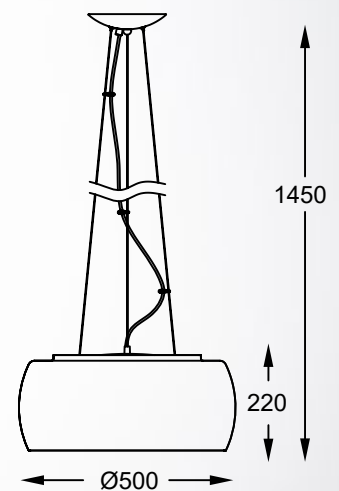

CRYSTAL
Pendant lamp
P0076-06X-F4FZ
6xG9 MAX 42W
smoky chrome glass shade
clear crystal drops inside