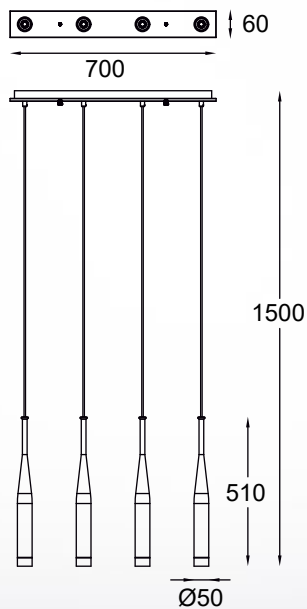

CONTE

new

Pendant lamp
MD1998-1BL
 1xG9 MAX 40W
 aluminium black canopy, black
 aluminium body,
 black aluminium and white
 glass shade

CONTE new
 Pendant lamp
MD1998B-4GL
 4xG9 MAX 40W
 aluminium brushed gold
 canopy, black aluminium body,
 brushed gold aluminium and
 white glass shade