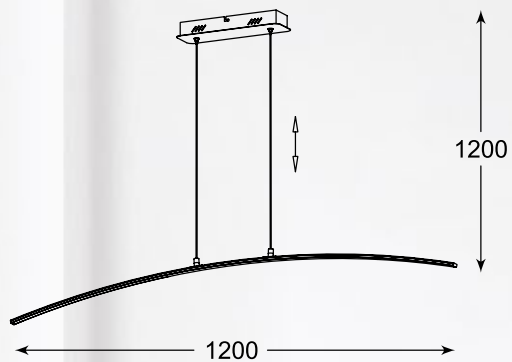

LED

COMET

Pendant lamp
PL170856-6
LED 50W 1960LM 3000K
metal chrome canopy, chrome aluminium body,
acrylic shade

LED

PISTA

Pendant lamp
L99832-1
1xLED 15W 800 LM 3000K
acrylic silver body,
metal chrome canopy