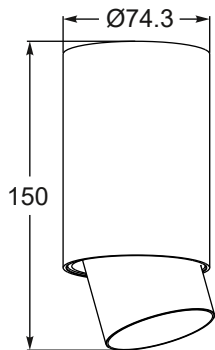

1.

3.

2.

4.

SCOPE1 new
 Spot
1. ACGU10-144 (white)
2. ACGU10-145 (black)
 1xGU10 MAX 50W
 aluminium full
 white or black

SCOPY1 new
 Spot
3. ACGU10-150 (white)
4. ACGU10-151 (black)
 1xGU10 MAX 50W
 aluminium full
 white or black