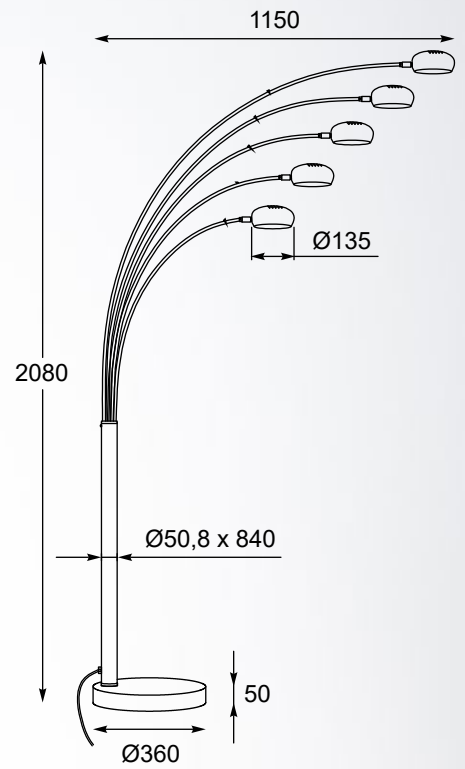

ZODIAC
Floor lamp
TS-5805
5x E14 MAX 40W
metal chrome body
and shade

ZODIAC new
Floor lamp
TS-5805-BKBB
5x E14 MAX 40W
metal black body
and gold shade