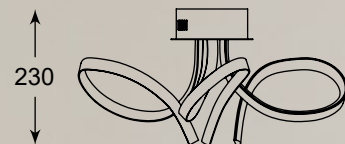

DARIO

Ceiling lamp,
MX48006-3K
LED 24W 1000LM 3000K
aluminium base,
acrylic shade,
metal chrome canopy