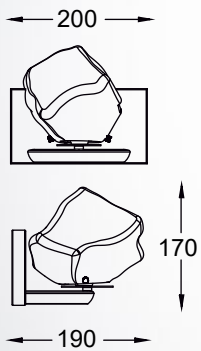

ROCK new
Pendant lamp
P0488-12P-F4AC
12xG9 MAX 28W
metal chrome body,
crushed glass shade