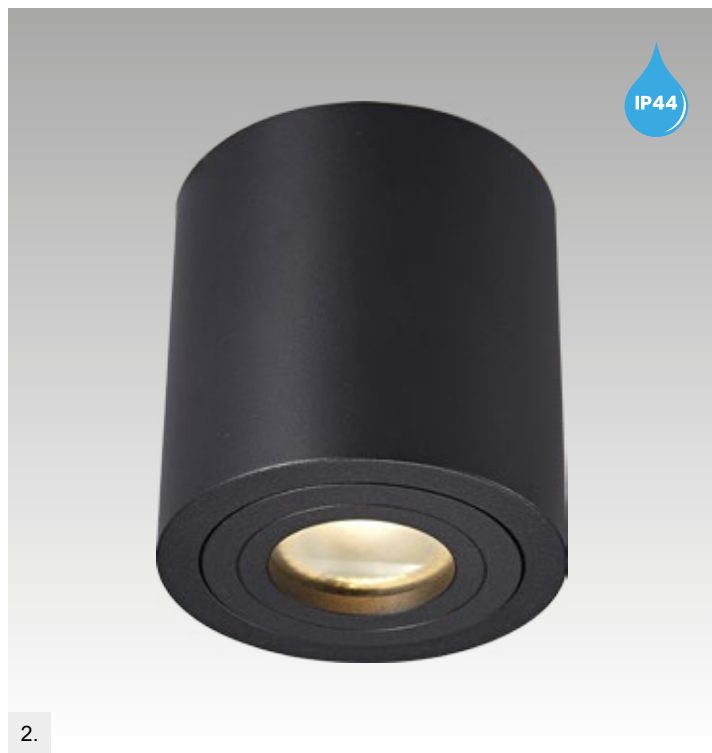

RONDIP SL new
 Spot
1. ACGU10-158 (white)
2. ACGU10-159 (black)
 1xGU10 MAX 50W
 aluminium full
 white or black, glass

QUARDIP SL new
 Spot
3. ACGU10-160 (white)
4. ACGU10-161 (black)
 1xGU10 MAX 50W
 aluminium full
 white or black, glass