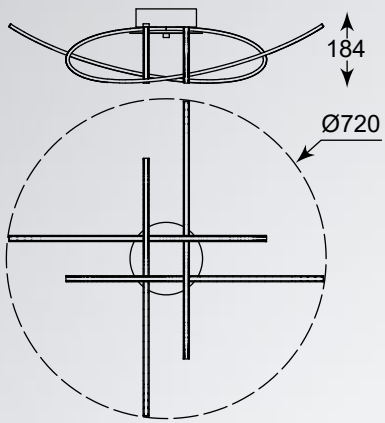

LED

PONTA

An incredibly interesting lighting design,
which unusual form.

PONTA
 Ceiling lamp
PL170855-4
 1xLED 42W 1680LM 3000K
 metal chrome canopy,
 chrome aluminium body,
 acrylic shade

PONTA
 Ceiling lamp
PL170855-5
 1xLED 50W 2000LM 3000K
 metal chrome canopy,
 chrome aluminium body,
 acrylic shade