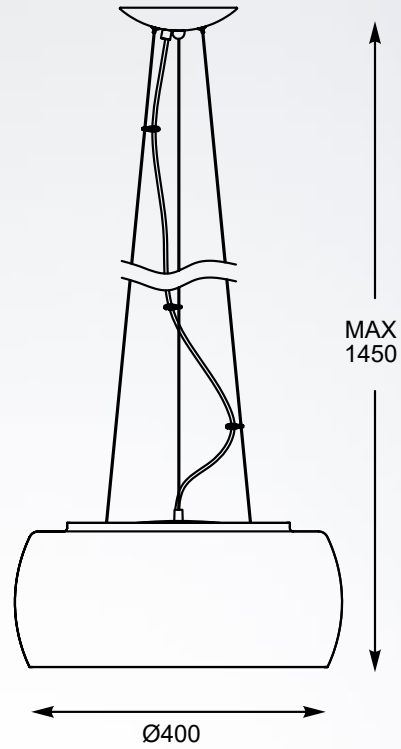

3.

RAIN .

Unique design imitating rain drops.

RAIN

GOLD

RAIN
Pendant lamp
P0076-05L-F7L9
5xG9 MAX 42W
metal chrome,
gold glass with crystal
drops inside

RAIN
Ceiling lamp
C0076-05L-F4L9
5xG9 MAX 42W
metal chrome,
gold glass with crystal
drops inside