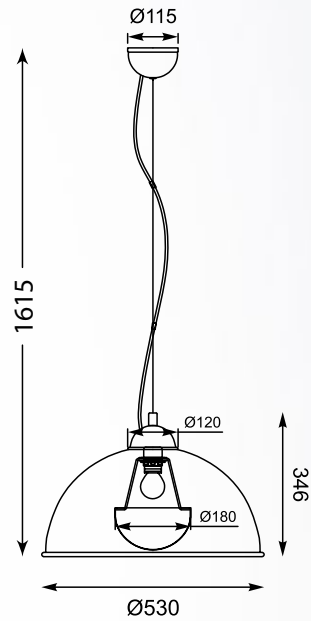

ANTENNE
Pendant lamp
TS-071003P-BKGO
1xE27 MAX 60W
black metal canopy,
black shade with gold inside