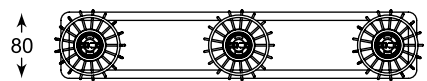

OSCAR

The leading element of the series is the original shape of the lamp shade, the lighting will be perfect for the kitchen.

OSCAR
Spot
CK170519-1
1xE14 MAX 40W
white metal,
chrome metal

OSCAR
Spot
CK170519-2
2xE14 MAX 40W
white metal,
chrome metal