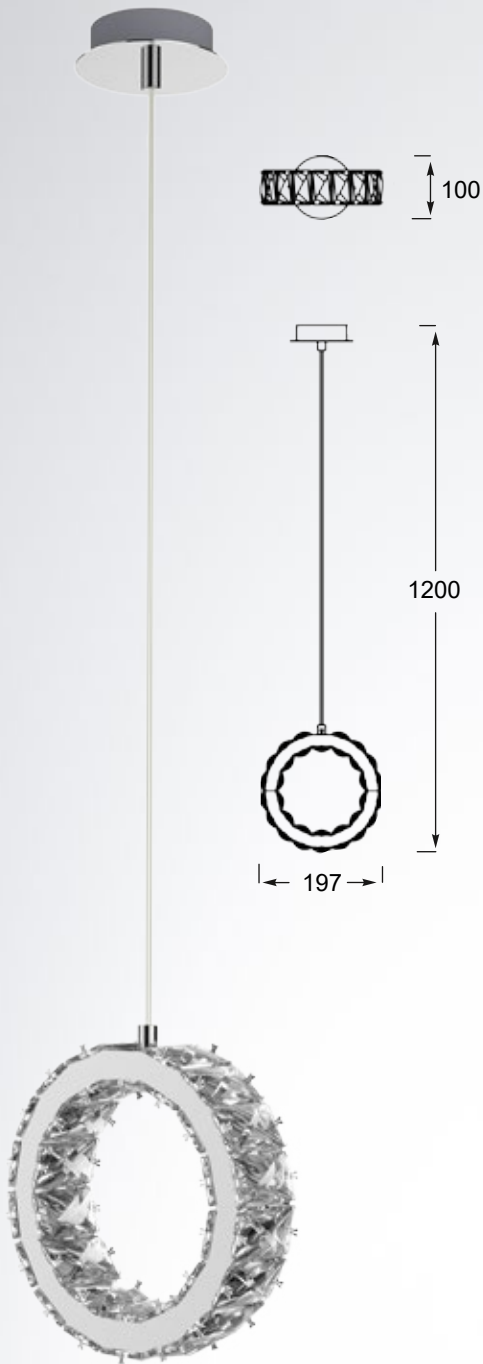

SIERRA
Ceiling lamp
12100006-SL
1xLED 40W 2600LM 4000K
chrome brushed aluminium body
acrylic shade

LED

PLATT

Chrome metal finished rings with elegant crystals will provide your living room an exclusive character.