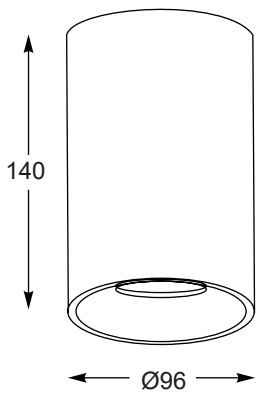

SQUARE
Spot
1. 50475-BK (black)
2. 50475-WH (white)
1x GU10 MAX 50W
aluminium
black or white

RONDOSL2
Spot
1. 50407-WH (white)
2. 50407-BK (black)
2xGU10 50W
white or black
aluminium
IP 24

RONDOSL1
Spot
3. 94354 (brushed gold)
4. 44805 (brushed silver)
5. 45519 (white)
6. 89201 (black)
1xGU10 MAX 50W
gold or black or white or silver
aluminium
IP 24