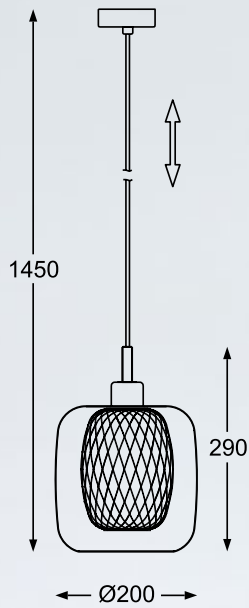

DONATO

DONATO
Pendant lamp
P0310-01H-F4GP
1xE27 MAX 60W
metal chrome canopy,
glass shade with copper metal inside