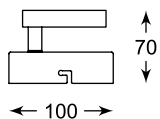

ELIA
Spot
CK8038-1
1xG9 MAX 40W
iron stainless steel, crystal

ELIA
Spot
CK8038-2
2xG9 MAX 40W
iron stainless steel, crystal

ELIA
Spot
CK8038-3
3xG9 MAX 40W
iron stainless steel, crystal

LED

SPAZIO

Toned colour shade will be suitable for various interior.