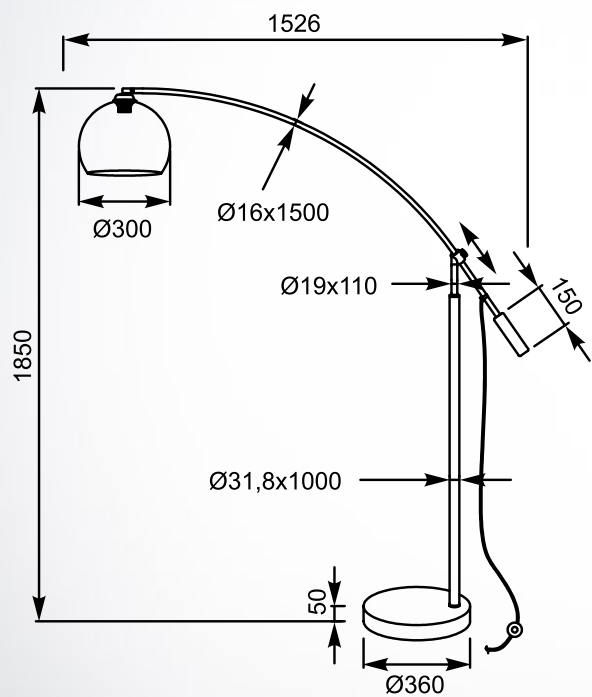

MADISON

The perfect decorative element for modern
and classic interiors.

MADISON
Floor lamp
TS-061121F
1xE27 MAX 60W
metal chrome body with
acrylic white
shade, white marble base

MANHATTAN

MANHATTAN
Floor lamp
TS-061121M
1xE27 MAX 60W
metal chrome body
and shade
chrome base