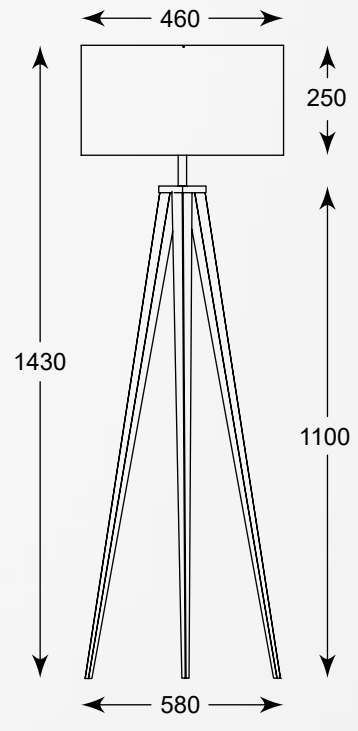

MARESCA
Floor lamp
TS-170429F-BK
1xE27 MAX 60W
Black metal
standing base,
Black fabric shade