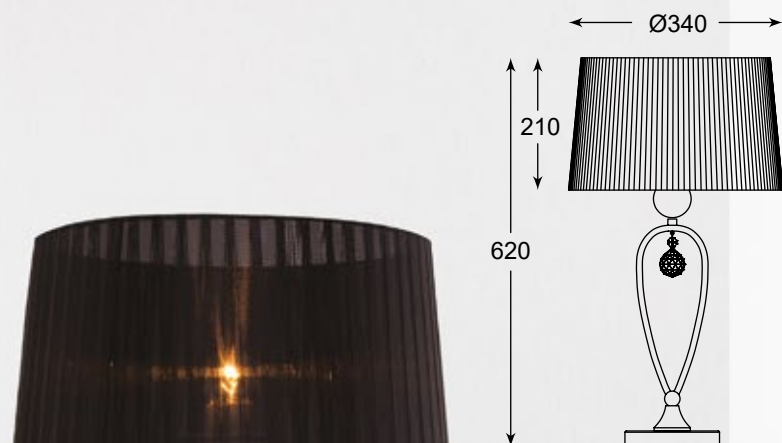

BELLO .

Stable round base supports the original leg crowned with a decorative necklace made of two crystals.

BELLO
Table lamp
RLT93224-1B
1xE27 MAX 60W
black stripes textil shade
with crystal inside,
metal chrome body