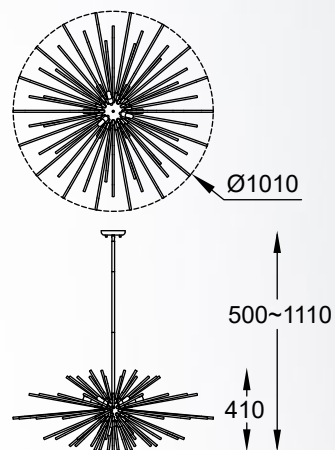

URCHIN new
Pendant lamp
P0491-09E-F7DY
9xG9 MAX 42W
French gold sticks,
metal, amber body