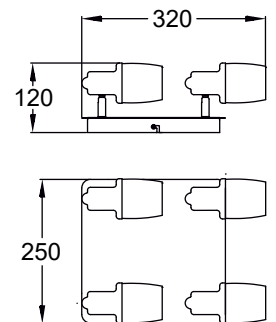

POSO
Ceiling lamp
CK180610-4
4xGU10 MAX 40W
iron stainless steel body,
white shade