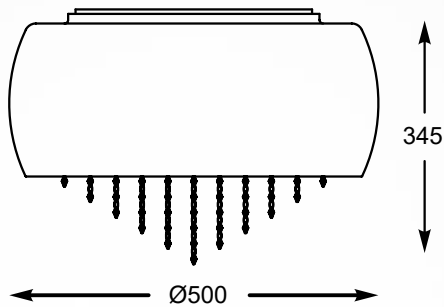

VISTA
Ceiling lamp
C0076-05K-F4GQ
5xG9 MAX 42W
gold glass shade with dots,
crystal drops inside,
metal chrome