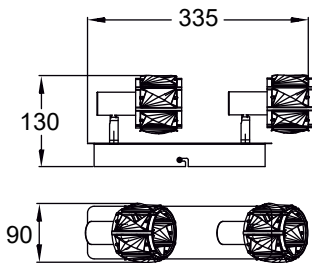

NIASA
Ceiling lamp
CK20181015-2
2xE14 MAX 40W
iron stainless steel, crystal