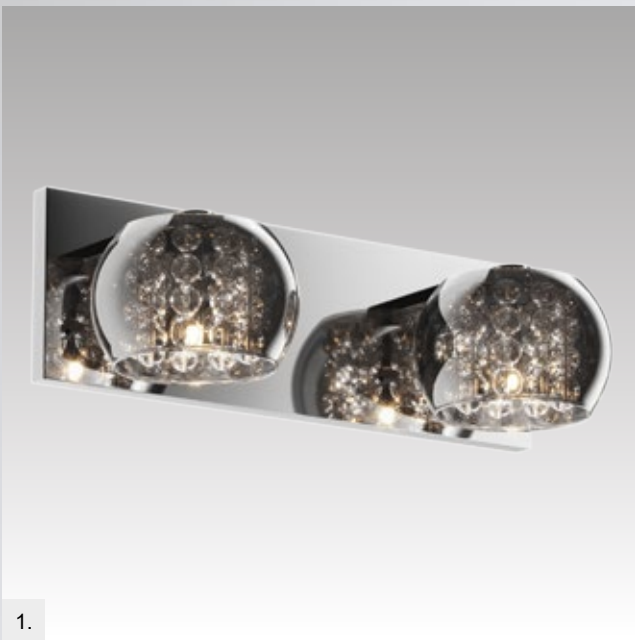

CRYSTAL
Wall lamp
1. W0076-02A-B5FZ
2xG9 MAX 42W
glass plating,
crystal drops,
smoky chrome glass shade

1.