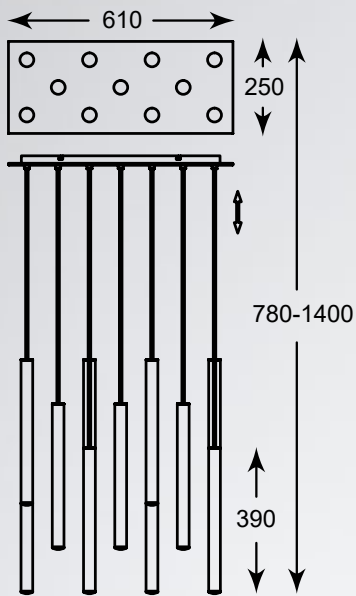

White metal standing base,
White fabric shade

MARESCA
Floor lamp
TS-170429F-BK
1xE27 MAX 60W
Black metal
standing base,
Black fabric shade

LED

LOYA

Simple form and minimalism - a perfect complement to spacious and modern interiors.