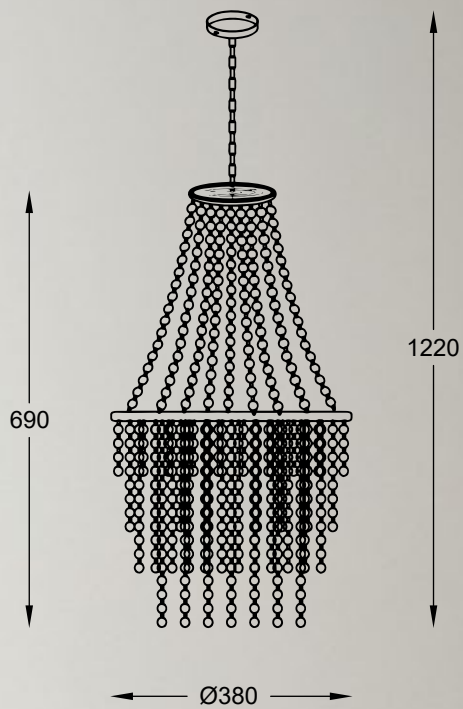

QUASAR new
 Ceiling lamp
C0506-05A-B5E3
 5xE14 MAX 40W
 metal brushed gold stainless steel body,
 clear crystal shade

QUASAR new
 Ceiling lamp
C0506-06A-B5AC
 6xE14 MAX 40W
 metal mirror stainless steel body,
 clear crystal shade

QUASAR

new

Pendant lamp
P0506-05A-F4E3
 5x E14 MAX 40W

metal brushed gold stainless steel body,
 clear crystal shade

QUASAR

new

Pendant lamp
P0506-06A-F4AC
 6x E14 MAX 40W

metal mirror stainless steel body,
 clear crystal shade

QUASAR

new

Pendant lamp
P0506-06A-F4E3
 6x E14 MAX 40W

metal brushed gold stainless steel body,
 clear crystal shade

QUASAR new
Wall lamp
W0506-02A-B5AC
2xG9 MAX 42W
metal mirror stainless steel body,
clear crystal shade

QUASAR new
Wall lamp
W0506-02A-B5E3
2xG9 MAX 42W
metal brushed gold stainless steel body,
clear crystal shade

ALMERIA

Pendant lamp
YSC01
3xE27 MAX 60W
clear crystal glass
chrome body

LUCAS

It attention with its innovation, design and crystal decorations.