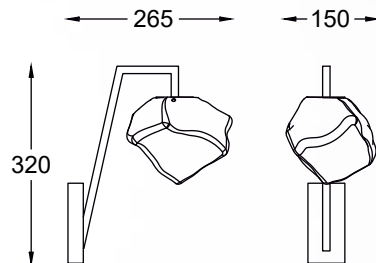

ROCK new
Pendant lamp
P0488-12P-F4AC
12xG9 MAX 28W
metal chrome body,
crushed glass shade