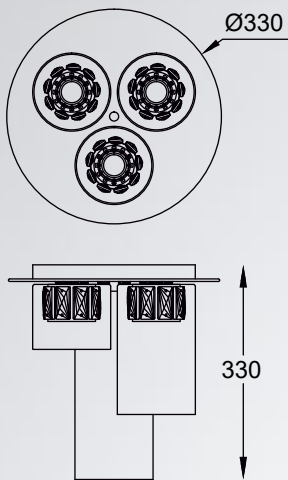

GEM new
Ceiling lamp
C0389-01A-F7AC
1xG9 28W
french gold metal body,
transparent crystals, transparent glass shade

GEM LED • new

Ceiling lamp
C0389-03F-B5AC
3xLED 5W, 1350LM, 3000K
chrome metal body,
transparent crystals, transparent
glass shade

GEM LED • new

Ceiling lamp
C0389-03F-F7AC
3xLED 5W, 1350LM, 3000K
french gold metal body,
transparent crystals, transparent
glass shade