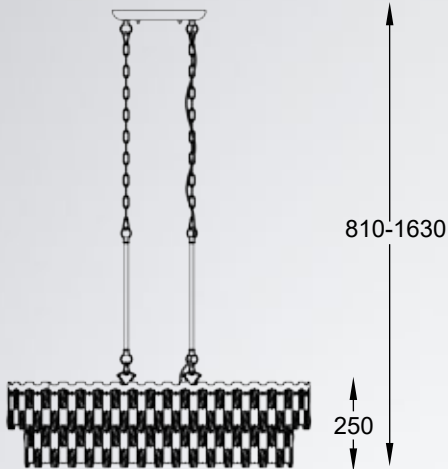

ANZIO
Pendant lamp
P0480-09C-F4AC
9xG9 MAX 8W
metal chrome body,
chrome metal plates,
clear crystal glass