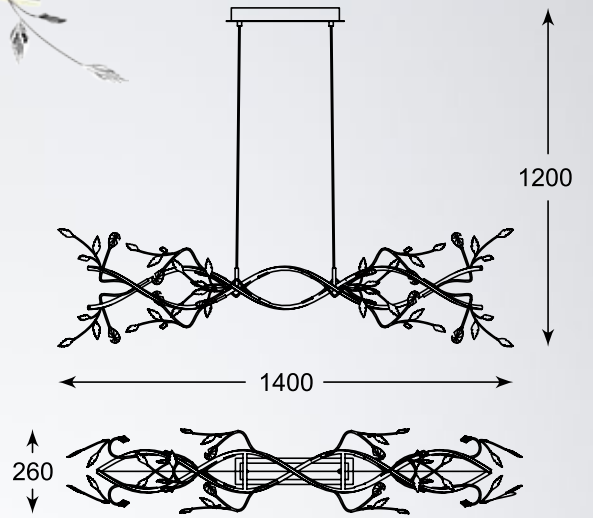

BELLE
Pendant lamp
PL170514-2
1xLED 30W 1200LM 3000K
metal chrome body and
canopy, crystals