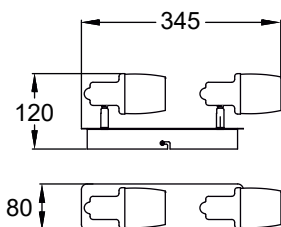

POSO new

Unique design in smoky glass and water droplet pattern.