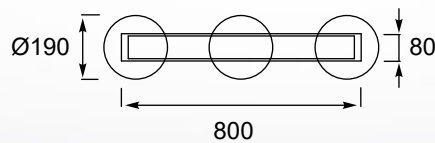

PICO
Ceiling lamp
MX9023-1L (Black)
1x E27 MAX 60W
black aluminium wire shade
with shade opal glass inside

PICO
Ceiling lamp
MX9023-1L (Silver)
1x E27 MAX 60W
silver aluminium wire shade
with shade opal glass inside

PICO
Pendant lamp
MD9023-3B (Silver)
3x E27 MAX 60W
silver aluminium wire shade
with shade opal glass inside