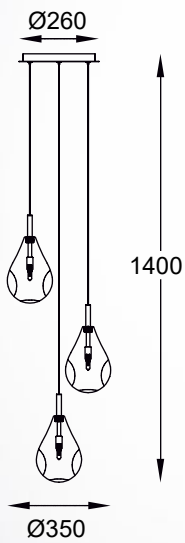

PERLE
Pendant lamp
P0226-05B-F4RK
5xG4 MAX 1,5W
metal chrome,
clear borosilicate glass with K9 crystal

BASTONI

• new

Modern form and unusual design. It will bring brightness and unique character to every room.