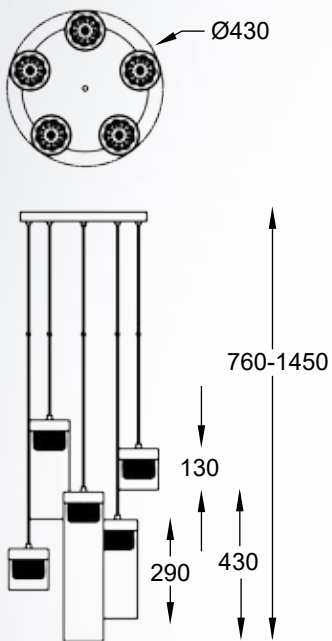

GEM
Pendant lamp
P0389-05D-F4AC
5xG9 28W
metal chrome body,
transparent crystals,
transparent glass shade

GEM
Pendant lamp
P0389-05D-F7AC
5xG9 28W
french gold metal body,
transparent crystals, transparent
glass shade