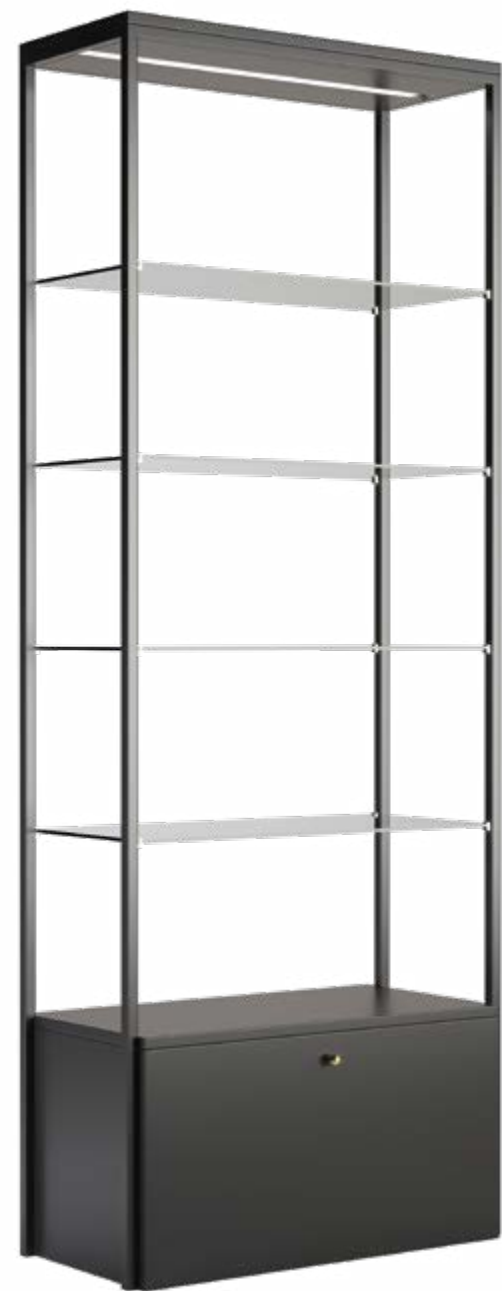

- 1 x Scamnum 4P
- 4 x Nova HRN
- 1 x Novawash basic 2P
- 1 x Scamnum Desk

~~€ 18.268,00~~

**€ 12.499,00**

**SCAMNUM RONDE**

~~1.487,00 €~~ Or / Noir 1.115,00 € - 25%

LED ~~1.847,00 €~~ Or / Noir 1.385,00 € - 25%

### SCENE

~~1.100,00 €~~ Noir 880,00 € - 20%

### SCAMNUM DESK

~~2.800,00 €~~ 2.240,00 € - 20%