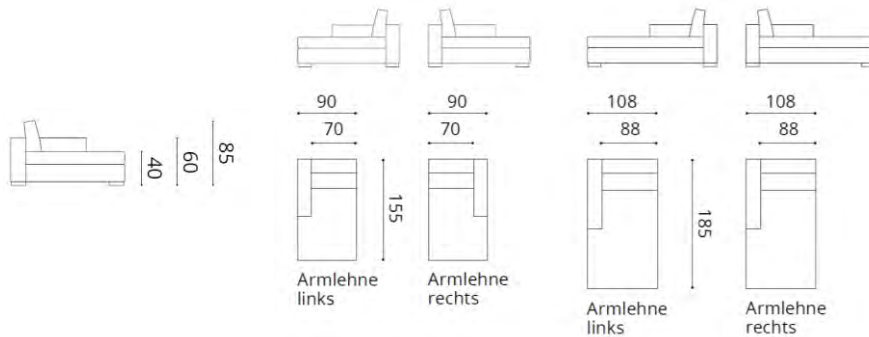

INTERIOR STUDIO