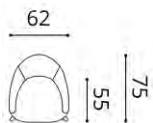

INTERIOR STUDIO

Sessel

INTERIOR STUDIO

Stoffbedarf UNI  
Sessel 70 breit 3,0 m

Chelsea  
SE051

INTERIOR STUDIO

Sessel

INTERIOR STUDIO