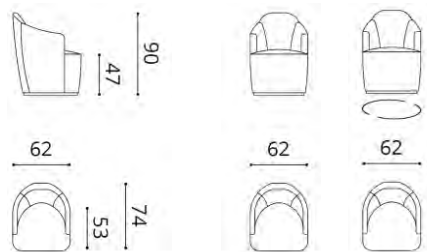

INTERIOR STUDIO

Sessel

INTERIOR STUDIO

Stoffbedarf UNI  
Sessel 87 breit 5,0 m  
Drehsessel 87 breit 5,0 m

Debby  
SE056

INTERIOR STUDIO

Sessel

INTERIOR STUDIO