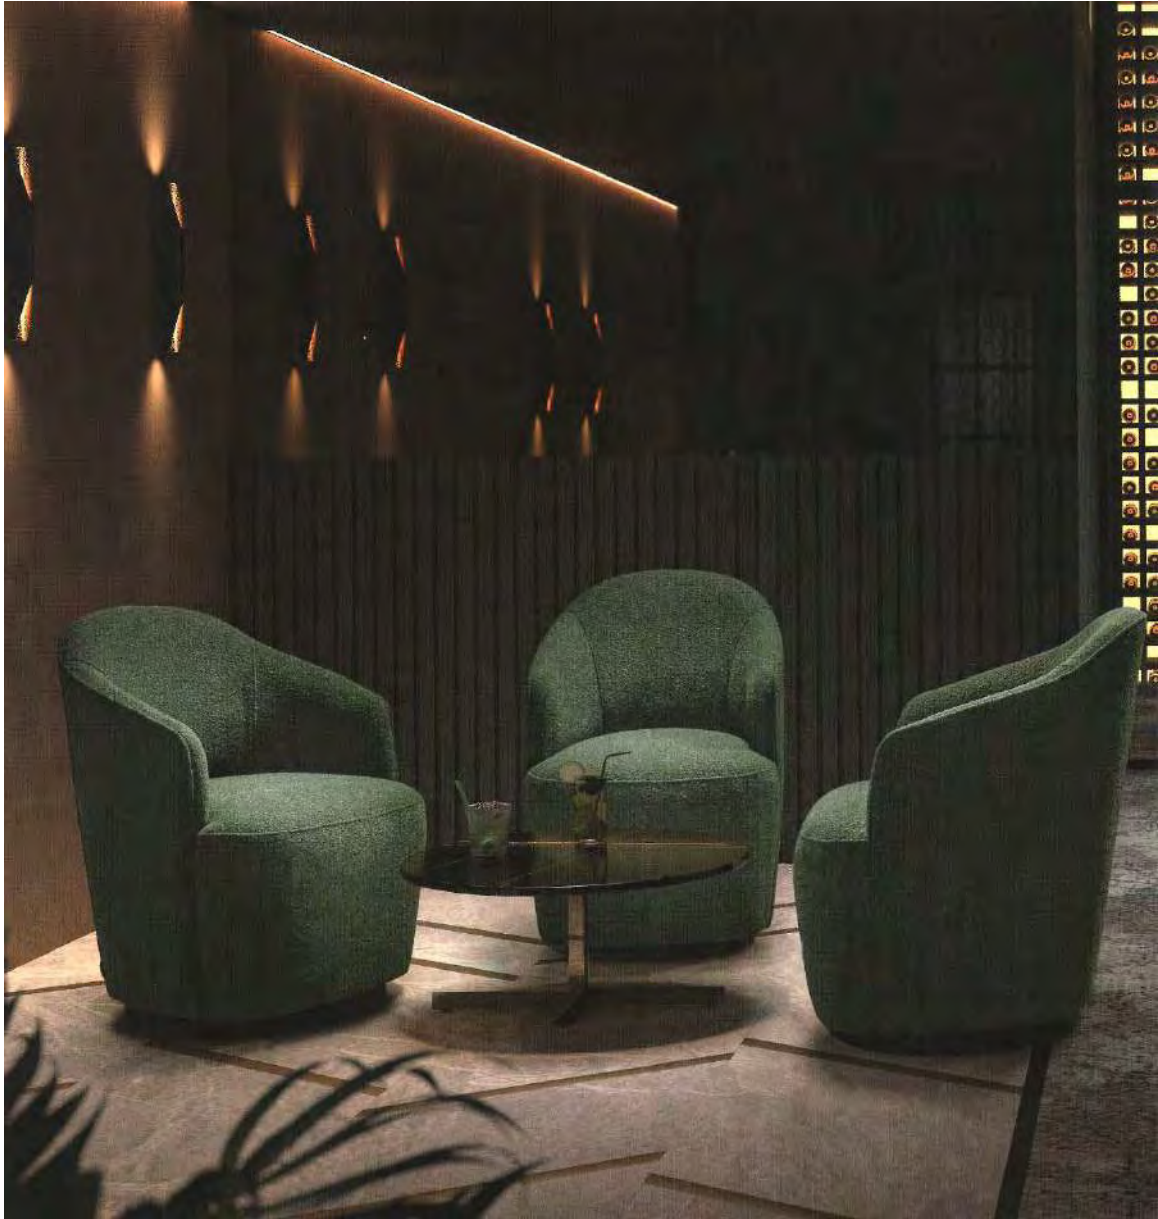

INTERIOR STUDIO