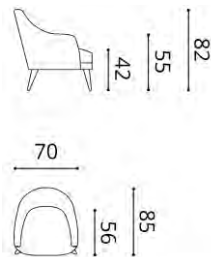

INTERIOR STUDIO

Sessel

INTERIOR STUDIO

Stoffbedarf UNI  
Sessel 70 breit 3,0 m

Chelsea  
SE051

INTERIOR STUDIO

Sessel

INTERIOR STUDIO