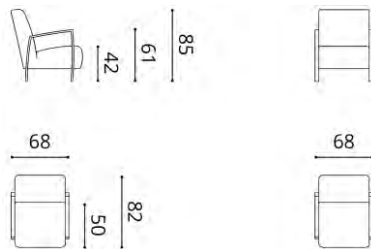

Stoffbedarf UNI
Sessel 68 breit mit
Holzarmlehne 2.3 m

Edgar
SE039

INTERIOR STUDIO

Sessel