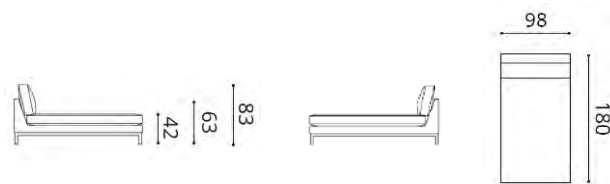

Chaiselongue

INTERIOR STUDIO

INTERIOR STUDIO

VARIANTE: Metallrahmen: schwarz, anthrazit-schwarz, canyon, messingfarben

Stoffbedarf UNI  
Chaiselongue 180 lang 9,0 m

Leon  
CH101

Chaiselongue

INTERIOR STUDIO