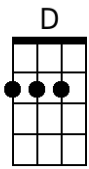

Waterfalls, TLC

Strumming:

Gevorderden:

D D UDD UDUDU

Beginners:

D D UD

Intro:

D A C G

Verse 1:

D A lonely mother gazing out of her window,
A
C Staring at a son that she just can't touch
G
D If at any time he's in a jam, she'll be by his side
A
C But he doesn't realize he hurts her so much
G
D But all the praying just ain't helping at all
A
C 'Cause he can't seem to keep his self out of trouble
G
D So, he goes out and he makes his money the best way he know how
A
C Another body laying cold in the gutter. Listen to me
G

Verse 2:

D Little precious has a natural obsession for temptation but he just can't see
A **C** **G**
D She gives him loving that his body can't handle
A
C But all he can say is, "Baby, it's good to me"
G
D One day he goes and takes a glimpse in the mirror
A
C But he doesn't recognize his own face
G
D His health is fading and he doesn't know why
A
C Three letters took him to his final resting place. Y'all don't hear me
G