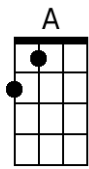

Waterfalls, TLC

Strumming:

Gevorderden:

D D UDD UDUDU

Beginners:

D D UD

Intro:

D A C G

Verse 1:

D A lonely mother gazing out of her window,
A
C Staring at a son that she just can't touch
G
D If at any time he's in a jam, she'll be by his side
A
C But he doesn't realize he hurts her so much
G
D But all the praying just ain't helping at all
A
C 'Cause he can't seem to keep his self out of trouble
G
D So, he goes out and he makes his money the best way he know how
A
C Another body laying cold in the gutter. Listen to me
G

Verse 2:

D Little precious has a natural obsession for temptation but he just can't see
A **C** **G**
D She gives him loving that his body can't handle
A
C But all he can say is, "Baby, it's good to me"
G
D One day he goes and takes a glimpse in the mirror
A
C But he doesn't recognize his own face
G
D His health is fading and he doesn't know why
A
C Three letters took him to his final resting place. Y'all don't hear me
G