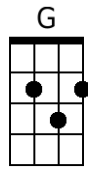

Waterfalls, TLC

Strumming:

Gevorderden:

D D UDD UDUDU

Beginners:

D D UD

Intro:

D A C G

Verse 1:

D A lonely mother gazing out of her window,
A
C Staring at a son that she just can't touch
G
D If at any time he's in a jam, she'll be by his side
A
C But he doesn't realize he hurts her so much
G
D But all the praying just ain't helping at all
A
C 'Cause he can't seem to keep his self out of trouble
G
D So, he goes out and he makes his money the best way he know how
A
C Another body laying cold in the gutter. Listen to me
G

Verse 2:

D Little precious has a natural obsession for temptation but he just can't see
A **C** **G**
D She gives him loving that his body can't handle
A
C But all he can say is, "Baby, it's good to me"
G
D One day he goes and takes a glimpse in the mirror
A
C But he doesn't recognize his own face
G
D His health is fading and he doesn't know why
A
C Three letters took him to his final resting place. Y'all don't hear me
G