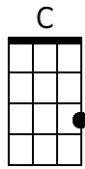

Waterfalls, TLC

Strumming:

Gevorderden:

D D UDD UDUDU

Beginners:

D D UD

Intro:

D A C G

Verse 1:

D A lonely mother gazing out of her window,
A
C Staring at a son that she just can't touch
G
D If at any time he's in a jam, she'll be by his side
A
C But he doesn't realize he hurts her so much
G
D But all the praying just ain't helping at all
A
C 'Cause he can't seem to keep his self out of trouble
G
D So, he goes out and he makes his money the best way he know how
A
C Another body laying cold in the gutter. Listen to me
G

Verse 2:

D Little precious has a natural obsession for temptation but he just can't see
A **C** **G**
D She gives him loving that his body can't handle
A
C But all he can say is, "Baby, it's good to me"
G
D One day he goes and takes a glimpse in the mirror
A
C But he doesn't recognize his own face
G
D His health is fading and he doesn't know why
A
C Three letters took him to his final resting place. Y'all don't hear me
G