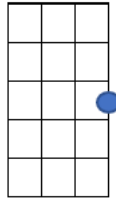

RHIANNON – FLEETWOOD MAC

Am

F

C

Intro: 2x **Am F**

Verse 1: **Am** **F**
 Rhiannon rings like a bell through the night and wouldn't you love to love her?
Am **F**
 Takes to the sky like a bird in flight and who will be her lover?
C **F**
 All your life you've never seen a woman taken by the wind
C **F**
 Would you stay if she promised you heaven? Will you ever win?

Verse 2: **Am** **F**
 She is like a cat in the dark and then she is to darkness
Am **F**
 She rules her life like a fine skylark and when the sky is starless
C **F**
 All your life you've never seen a woman taken by the wind
C **F** **F**
 Would you stay if she promised you heaven? Will you ever win? Will you ever win?
F

Chorus 1: **Am F**
 Rhiannon 4x
F

Verse 3: **Am** **F**
 She rings like a bell through the night and wouldn't you love to love her?
Am **F**
 She rules her life like a bird in flight and who will be her lover?
C **F**
 All your life you've never seen a woman taken by the wind
C **F** **F**
 Would you stay if she promised you heaven? Will you ever win? Will you ever win?
F