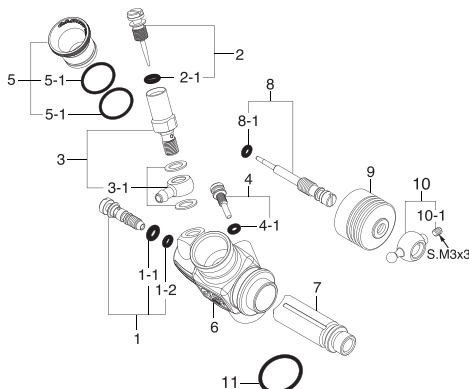

Hasi Tuned R21 On-Road 9R

ENGINE EXPLODED VIEW & PARTS LIST

No.	Code No.	Description
1	HT-2DR04009/V1	Outer Head HASI TUNED Light Weight R9
2	2C604100	Inner Head
2-1	HT-2BN04180	Inner Head "O" Ring (BLACK)
3	HT-048-16	Head Gasket 0,10mm 16%
3-1	HT-048-25	*OPT* Head Gasket 0,15mm 25%
3-2	HT-024	Under Cylinder Shim 0,1mm
4-1	HT- 2C403009/A	Hasi Tuned Cylinder and Piston R9 AAC
4-2	22016000	Piston Pin
4-3	HT- 2AP17000	Piston Pin Retainer 2 (6pcs.)
4-4	HT-23755024	Hasi Tuned Extra Strong Conrod
5	2DJ81000	Carburetor Complete
6	23981740	Carburetor Retainer Assembly
6-1	24881824	"O" Ring (2pcs.)
7	23731000	Crankshaft Ball Bearing (Front)
7-1	HT-016	*OPT* Hasi Tuned Swiss Front Ball Bearing Steel
8	HT-2DJ010000	Hasi Tuned Crankcase
9	23730020	Crankshaft Ball Bearing (Rear)
9-1	HT-017	*OPT* Hasi Tuned Swiss Rear Ball Bearing Steel
9-2	HT-018	*OPT* Hasi Tuned Swiss Rear Ball Bearing Ceramic
10	HT- 2DR02001	Hasi Tuned Crankshaft V2
11	23107100	Cover Gasket
12	2A007000	Cover Plate
12-1	HT-004	*OPT* Hasi Tuned Rear Back Plate
12-2	HT-041	*OPT* Hasi Tuned Rear Back Plate V-Fuel

CARBURETOR EXPLODED VIEW & PARTS LIST

No.	Code No.	Description
1	22082600	Mixture Control Valve Assembly
1-1	46066319	"O" Ring (L) (2pcs.)
1-2	22781800	"O" Ring (S) (2pcs.)
2	22082970	Needle Assembly
2-1	46066319	"O" Ring (2pcs.)
3	22082940	Needle Holder Assembly
3-1	22082950	No.15 Universal Nipple Assembly
4	22848160	Throttle Stop Screw
4-1	27881820	"O" Ring (S) (2pcs.)
5	71533885	Carburetor Reducer 8 5mm
5-1	22615000	"O" Ring (1pc.)
5-2	HT-010-2	*OPT* Hasi Tuned High Performance Venturi 8.5mm
6	22082110	Carburetor Body
7	22082200	Slide Valve
8	2A081610	Metering Needle Assembly
8-1	27881820	"O" Ring (S) (2pcs.)
9	23981520	Dust Cover
10	23781400	Ball Link No.3
10-1	26381501	Set Screw (1pc.)
11	29015019	Carburetor Rubber Gasket