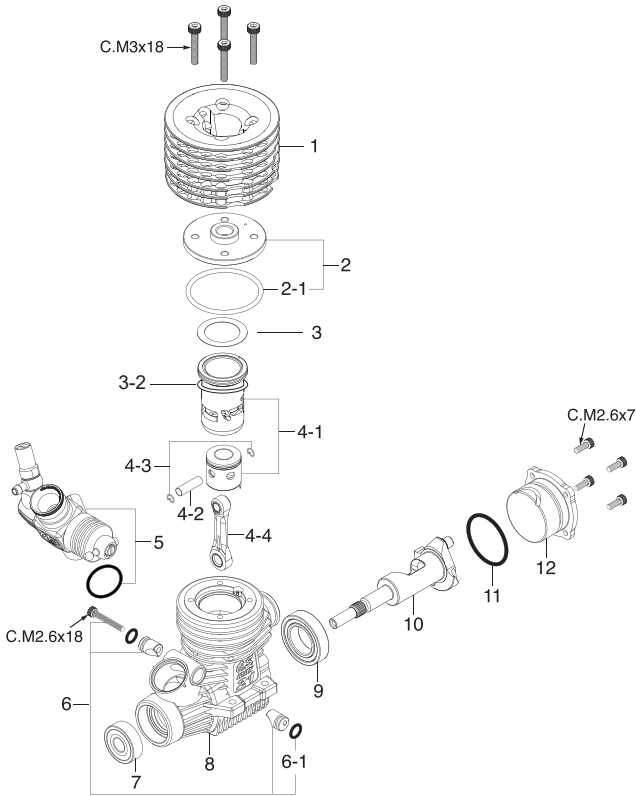

Hasi Tuned R21 On-Road 9R

ENGINE EXPLODED VIEW & PARTS LIST

No.	Code No.	Description
1	HT-2DR04009/V1	Outer Head HASI TUNED Light Weight R9
2	2C604100	Inner Head
2-1	HT-2BN04180	Inner Head "O" Ring (BLACK)
3	HT-048-16	Head Gasket 0,10mm 16%
3-1	HT-048-25	*OPT* Head Gasket 0,15mm 25%
3-2	HT-024	Under Cylinder Shim 0,1mm
4-1	HT- 2C403009/A	Hasi Tuned Cylinder and Piston R9 AAC
4-2	22016000	Piston Pin
4-3	HT- 2AP17000	Piston Pin Retainer 2 (6pcs.)
4-4	HT-23755024	Hasi Tuned Extra Strong Conrod
5	2DJ81000	Carburetor Complete
6	23981740	Carburetor Retainer Assembly
6-1	24881824	"O" Ring (2pcs.)
7	23731000	Crankshaft Ball Bearing (Front)
7-1	HT-016	*OPT* Hasi Tuned Swiss Front Ball Bearing Steel
8	HT-2DJ010000	Hasi Tuned Crankcase
9	23730020	Crankshaft Ball Bearing (Rear)
9-1	HT-017	*OPT* Hasi Tuned Swiss Rear Ball Bearing Steel
9-2	HT-018	*OPT* Hasi Tuned Swiss Rear Ball Bearing Ceramic
10	HT- 2DR02001	Hasi Tuned Crankshaft V2
11	23107100	Cover Gasket
12	2A007000	Cover Plate
12-1	HT-004	*OPT* Hasi Tuned Rear Back Plate
12-2	HT-041	*OPT* Hasi Tuned Rear Back Plate V-Fuel

CARBURETOR EXPLODED VIEW & PARTS LIST

No.	Code No.	Description
1	22082600	Mixture Control Valve Assembly
1-1	46066319	"O" Ring (L) (2pcs.)
1-2	22781800	"O" Ring (S) (2pcs.)
2	22082970	Needle Assembly
2-1	46066319	"O" Ring (2pcs.)
3	22082940	Needle Holder Assembly
3-1	22082950	No.15 Universal Nipple Assembly
4	22848160	Throttle Stop Screw
4-1	27881820	"O" Ring (S) (2pcs.)
5	71533885	Carburetor Reducer 8 5mm
5-1	22615000	"O" Ring (1pc.)
5-2	HT-010-2	*OPT* Hasi Tuned High Performance Venturi 8.5mm
6	22082110	Carburetor Body
7	22082200	Slide Valve
8	2A081610	Metering Needle Assembly
8-1	27881820	"O" Ring (S) (2pcs.)
9	23981520	Dust Cover
10	23781400	Ball Link No.3
10-1	26381501	Set Screw (1pc.)
11	29015019	Carburetor Rubber Gasket