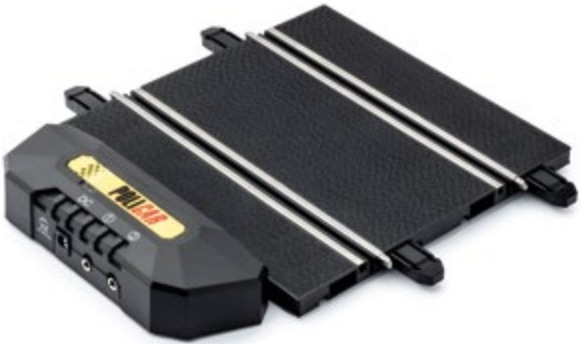

# POLICAR

Track

miniature electric motor racing

POLICAR, the brand that was synonym of slot car racing in Italy in the 60's, returns with innovative solutions for a completely new track system. POLICAR's new design and ideas bring back the fun and excitement of slot car racing! Lanes are set apart by 9 cm, the ideal lane spacing for 1/32 racing, and the surface texture is good for rubber and sponge tyres alike. The 6 cm extra wide borders slide securely into the side of the track, and the guardrails are kept firmly in place. Bridges and ramps are easy and stable. Rails are made of stainless steel.

## Racing Track System

**P008-4**

Full length straight, 358mm (4x)

---

26

**P012-1**

Analog powerbase (1x)

---