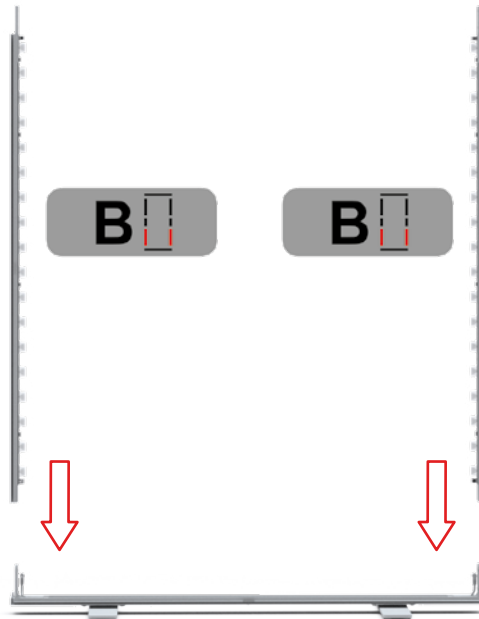

LEDUP

PICUP

Verpackung - Stoffpaneele/
packaging - fabric panels

LEDUP

85x200 cm

100x200 cm

85x245 cm

100x245 cm

PICUP

85x200 cm

100x200 cm

85x245 cm

100x245 cm

A

B

B

C

C

H: 245 cm

Verbinder/connector

Beispiel/example