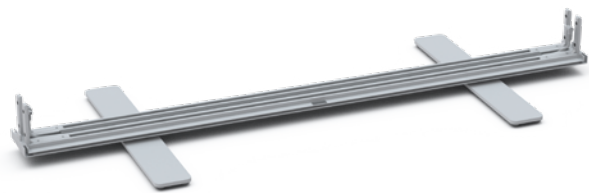

LEDUP

PICUP

Verpackung - Stoffpaneele/
packaging - fabric panels

LEDUP

85x200 cm

100x200 cm

85x245 cm

100x245 cm

PICUP

85x200 cm

100x200 cm

85x245 cm

100x245 cm

A

B

B

C

C

H: 245 cm

Verbinder/connector

Beispiel/example