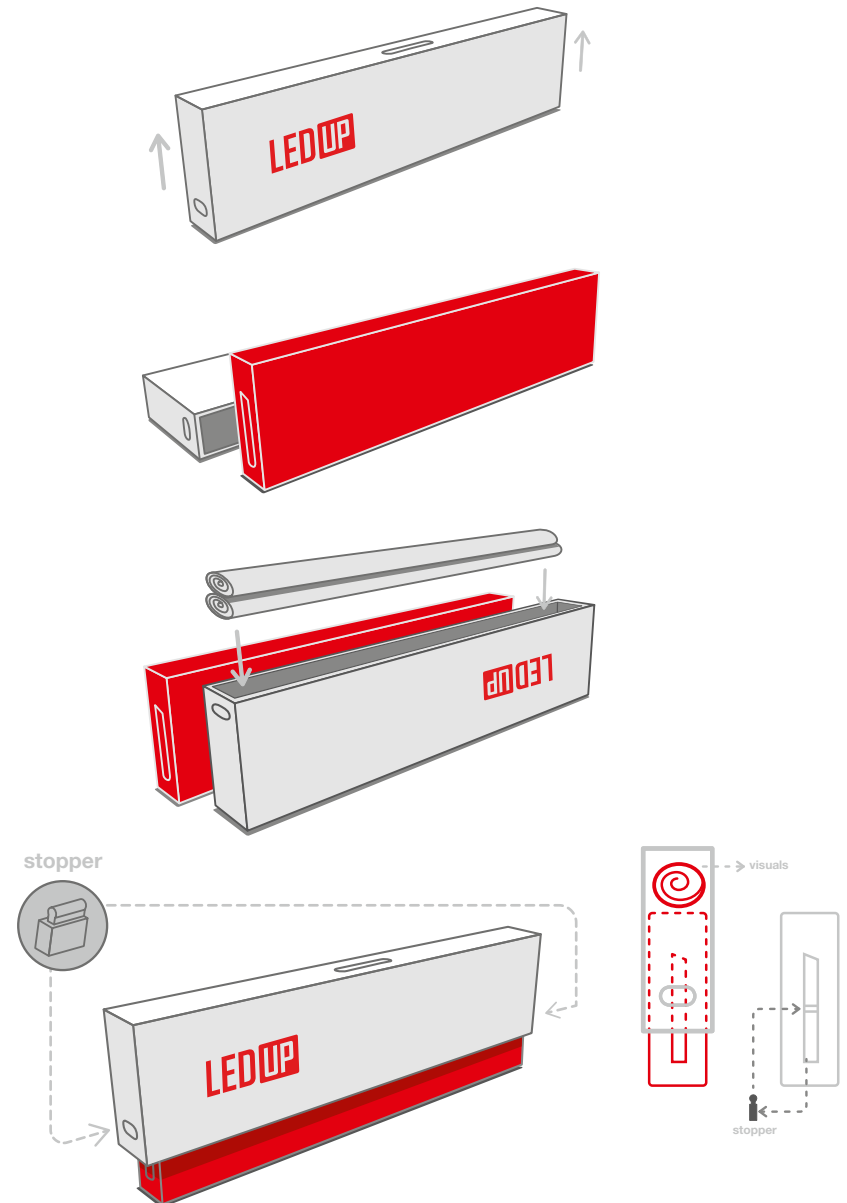

LEDUP

PICUP

Verpackung - Stoffpaneele/
packaging - fabric panels

LEDUP

85x200 cm

100x200 cm

85x245 cm

100x245 cm

PICUP

85x200 cm

100x200 cm

85x245 cm

100x245 cm

A

B

B

C

C

H: 245 cm

Verbinder/connector

Beispiel/example