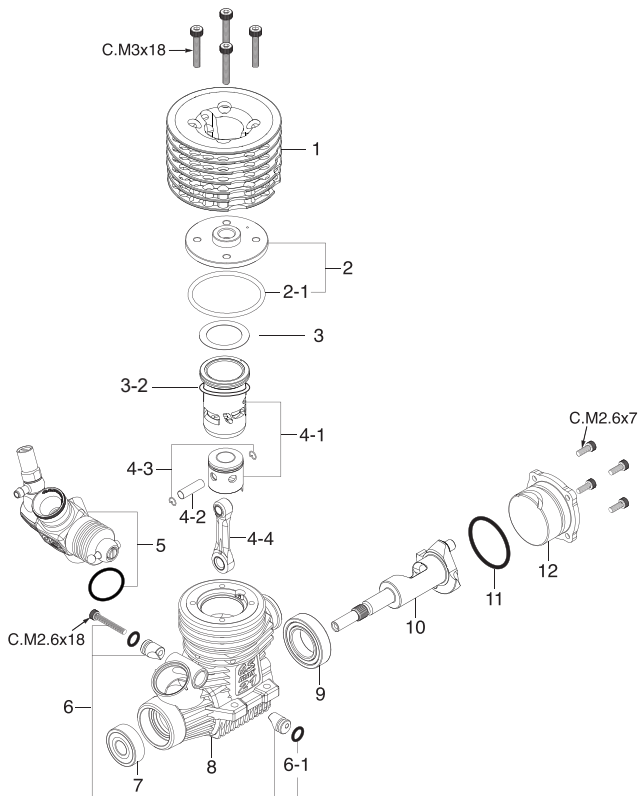

Hasi Tuned R21 On-Road 7 2023

ENGINE EXPLODED VIEW & PARTS LIST

No.	Code No.	Description
1	HT-2DR04007	Outer Head HASI TUNED Light Weight 7 Ports
2	2C604100	Inner Head
2-1	HT-2BN04180	Inner Head "O" Ring (BLACK)
3	HT-2A004160-16	Head Gasket 0,10mm 16% (Copper)
3-1	HT-2A004160-25	*OPT* Head Gasket 0,15mm 25% (Silver)
3-2	HT-024	Under Cylinder Shim 0,1mm
4-1	HT- 2C403007	Hasi Tuned Cylinder and Piston 7 Ports V2
4-2	22016000	Piston Pin
4-3	HT- 2AP17000	Piston Pin Retainer 2 (6pcs.)
4-4	23755024	Connecting Rod w/piston pin retainers (3pcs.)
4-4T	HT-23755024	Hasi Tuned Extra Strong Conrod
5	2DJ81000	Carburetor Complete
6	23981740	Carburetor Retainer Assembly
6-1	24881824	"O" Ring (2pcs.)
7	23731000	Crankshaft Ball Bearing (Front)
7-1	HT-016	*OPT* Hasi Tuned Swiss Front Ball Bearing Steel
8	HT-2DJ010000	Hasi Tuned Crankcase
8-1	HT-017	*OPT* Hasi Tuned Swiss Rear Ball Bearing Steel
8-2	HT-018	*OPT* Hasi Tuned Swiss Rear Ball Bearing Ceramic
9	23730020	Crankshaft Ball Bearing (Rear)
10	HT- 2DR02001	Hasi Tuned Crankshaft V2
11	23107100	Cover Gasket
12	2A007000	Cover Plate
12-1	HT-004	*OPT* Hasi Tuned Rear Back Plate

CARBURETOR EXPLODED VIEW & PARTS LIST

No.	Code No.	Description
1	22082600	Mixture Control Valve Assembly
1-1	46066319	"O" Ring (L) (2pcs.)
1-2	22781800	"O" Ring (S) (2pcs.)
2	22082970	Needle Assembly
2-1	46066319	"O" Ring (2pcs.)
3	22082940	Needle Holder Assembly
3-1	22082950	No.15 Universal Nipple Assembly
4	22848160	Throttle Stop Screw
4-1	27881820	"O" Ring (S) (2pcs.)
5	71533885	Carburetor Reducer 8 5mm
5-1	22615000	"O" Ring (1pc.)
5-2	HT-010-2	*OPT* Hasi Tuned High Performance Venturi 8.5mm
6	22082110	Carburetor Body
7	22082200	Slide Valve
8	2A081610	Metering Needle Assembly
8-1	27881820	"O" Ring (S) (2pcs.)
9	23981520	Dust Cover
10	23781400	Ball Link No.3
10-1	26381501	Set Screw (1pc.)
11	29015019	Carburetor Rubber Gasket