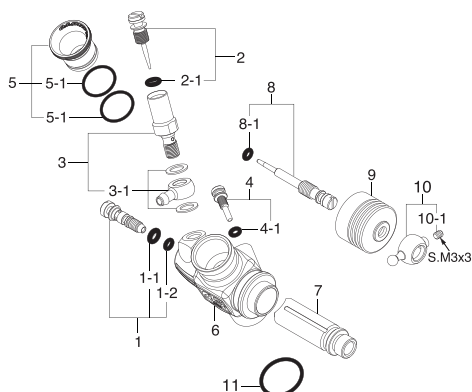

Hasi Tuned R21 On-Road 7 2023

ENGINE EXPLODED VIEW & PARTS LIST

No.	Code No.	Description
1	HT-2DR04007	Outer Head HASI TUNED Light Weight 7 Ports
2	2C604100	Inner Head
2-1	HT-2BN04180	Inner Head "O" Ring (BLACK)
3	HT-2A004160-16	Head Gasket 0,10mm 16% (Copper)
3-1	HT-2A004160-25	*OPT* Head Gasket 0,15mm 25% (Silver)
3-2	HT-024	Under Cylinder Shim 0,1mm
4-1	HT- 2C403007	Hasi Tuned Cylinder and Piston 7 Ports V2
4-2	22016000	Piston Pin
4-3	HT- 2AP17000	Piston Pin Retainer 2 (6pcs.)
4-4	23755024	Connecting Rod w/piston pin retainers (3pcs.)
4-4T	HT-23755024	Hasi Tuned Extra Strong Conrod
5	2DJ81000	Carburetor Complete
6	23981740	Carburetor Retainer Assembly
6-1	24881824	"O" Ring (2pcs.)
7	23731000	Crankshaft Ball Bearing (Front)
7-1	HT-016	*OPT* Hasi Tuned Swiss Front Ball Bearing Steel
8	HT-2DJ010000	Hasi Tuned Crankcase
8-1	HT-017	*OPT* Hasi Tuned Swiss Rear Ball Bearing Steel
8-2	HT-018	*OPT* Hasi Tuned Swiss Rear Ball Bearing Ceramic
9	23730020	Crankshaft Ball Bearing (Rear)
10	HT- 2DR02001	Hasi Tuned Crankshaft V2
11	23107100	Cover Gasket
12	2A007000	Cover Plate
12-1	HT-004	*OPT* Hasi Tuned Rear Back Plate

CARBURETOR EXPLODED VIEW & PARTS LIST

No.	Code No.	Description
1	22082600	Mixture Control Valve Assembly
1-1	46066319	"O" Ring (L) (2pcs.)
1-2	22781800	"O" Ring (S) (2pcs.)
2	22082970	Needle Assembly
2-1	46066319	"O" Ring (2pcs.)
3	22082940	Needle Holder Assembly
3-1	22082950	No.15 Universal Nipple Assembly
4	22848160	Throttle Stop Screw
4-1	27881820	"O" Ring (S) (2pcs.)
5	71533885	Carburetor Reducer 8 5mm
5-1	22615000	"O" Ring (1pc.)
5-2	HT-010-2	*OPT* Hasi Tuned High Performance Venturi 8.5mm
6	22082110	Carburetor Body
7	22082200	Slide Valve
8	2A081610	Metering Needle Assembly
8-1	27881820	"O" Ring (S) (2pcs.)
9	23981520	Dust Cover
10	23781400	Ball Link No.3
10-1	26381501	Set Screw (1pc.)
11	29015019	Carburetor Rubber Gasket