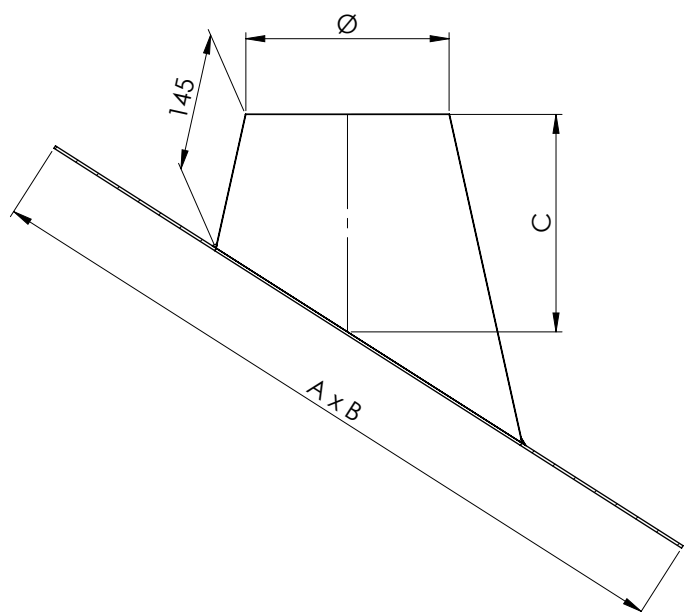

# EcoSlab 20°-45°

SYSTEMEN (Ø inw.)								ARTIKELCODE (Ø uitw.)	MATEN			
DW DWP	DWH DWBA	DWL DWLK	EK EW	EWP EWPG	DWG DWGH	DWLG	DWD		A	B	C	Ø
---	---	---	80	80	---	---	---	LSL2045095UF	622	600	192	95
---	---	---	100 110	100	---	---	---	LSL2045115UF	649	600	198	115
80	---	---	120 125 130	---	---	---	---	LSL2045145UF	691	600	208	145
100	---	80 100	150	---	130	80	80	LSL2045165UF	718	600	214	165
125	---	---	180	---	150	---	100	LSL2045190UF	1000	658	222	190
150	130	130 150	200	---	180	---	130	LSL2045215UF	1000	683	230	215
180	150	---	---	---	200	---	150	LSL2045245UF	1000	713	240	245
200	180	---	250	---	---	---	180	LSL2045265UF	1000	733	246	265
---	200	---	---	---	250	---	200	LSL2045285UF	1000	753	252	285
250	---	---	300	---	---	---	---	LSL2045315UF	1000	783	262	315
---	250	---	---	---	300	---	250	LSL2045335UF	1000	803	268	335
300	---	---	350	---	---	---	---	LSL2045365UF	1000	833	278	365
---	300	---	---	---	350	---	300	LSL2045385UF	1022	1000	284	385
350	---	---	400	---	---	---	---	LSL2045415UF	1063	1000	294	415