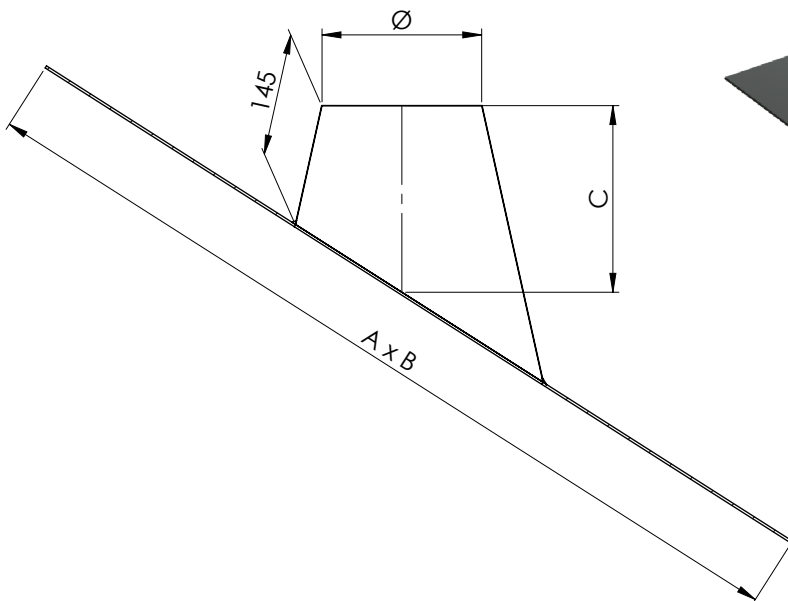

# Loodslab 20°-45° met extra lood

SYSTEMEN (Ø inw.)								ARTIKELCODE (Ø uitw.)	MATEN			
DW DWP	DWH DWBA	DWL DWLK	EK EW	EWP EWPG	DWG DWGH	DWLG	DWD		A	B	C	Ø
---	---	---	80	80	---	---	---	LSL2045095XL	922	563	192	95
---	---	---	100 110	100	---	---	---	LSL2045115XL	949	583	198	115
80	---	---	120 125 130	---	---	---	---	LSL2045145XL	991	613	208	145
100	---	80 100	150	---	130	80	80	LSL2045165XL	1018	633	214	165
125	---	---	180	---	150	---	100	LSL2045190XL	1053	658	222	190
150	130	130 150	200	---	180	---	130	LSL2045215XL	1087	683	230	215
180	150	---	---	---	200	---	150	LSL2045245XL	1129	713	240	245
200	180	---	250	---	---	---	180	LSL2045265XL	1156	733	246	265
---	200	---	---	---	250	---	200	LSL2045285XL	1184	753	252	285
250	---	---	300	---	---	---	---	LSL2045315XL	1225	783	262	315
---	250	---	---	---	300	---	250	LSL2045335XL	1253	803	268	335
300	---	---	350	---	---	---	---	LSL2045365XL	1294	833	278	365
---	300	---	---	---	350	---	300	LSL2045385XL	1322	853	284	385
350	---	---	400	---	---	---	---	LSL2045415XL	1363	883	294	415