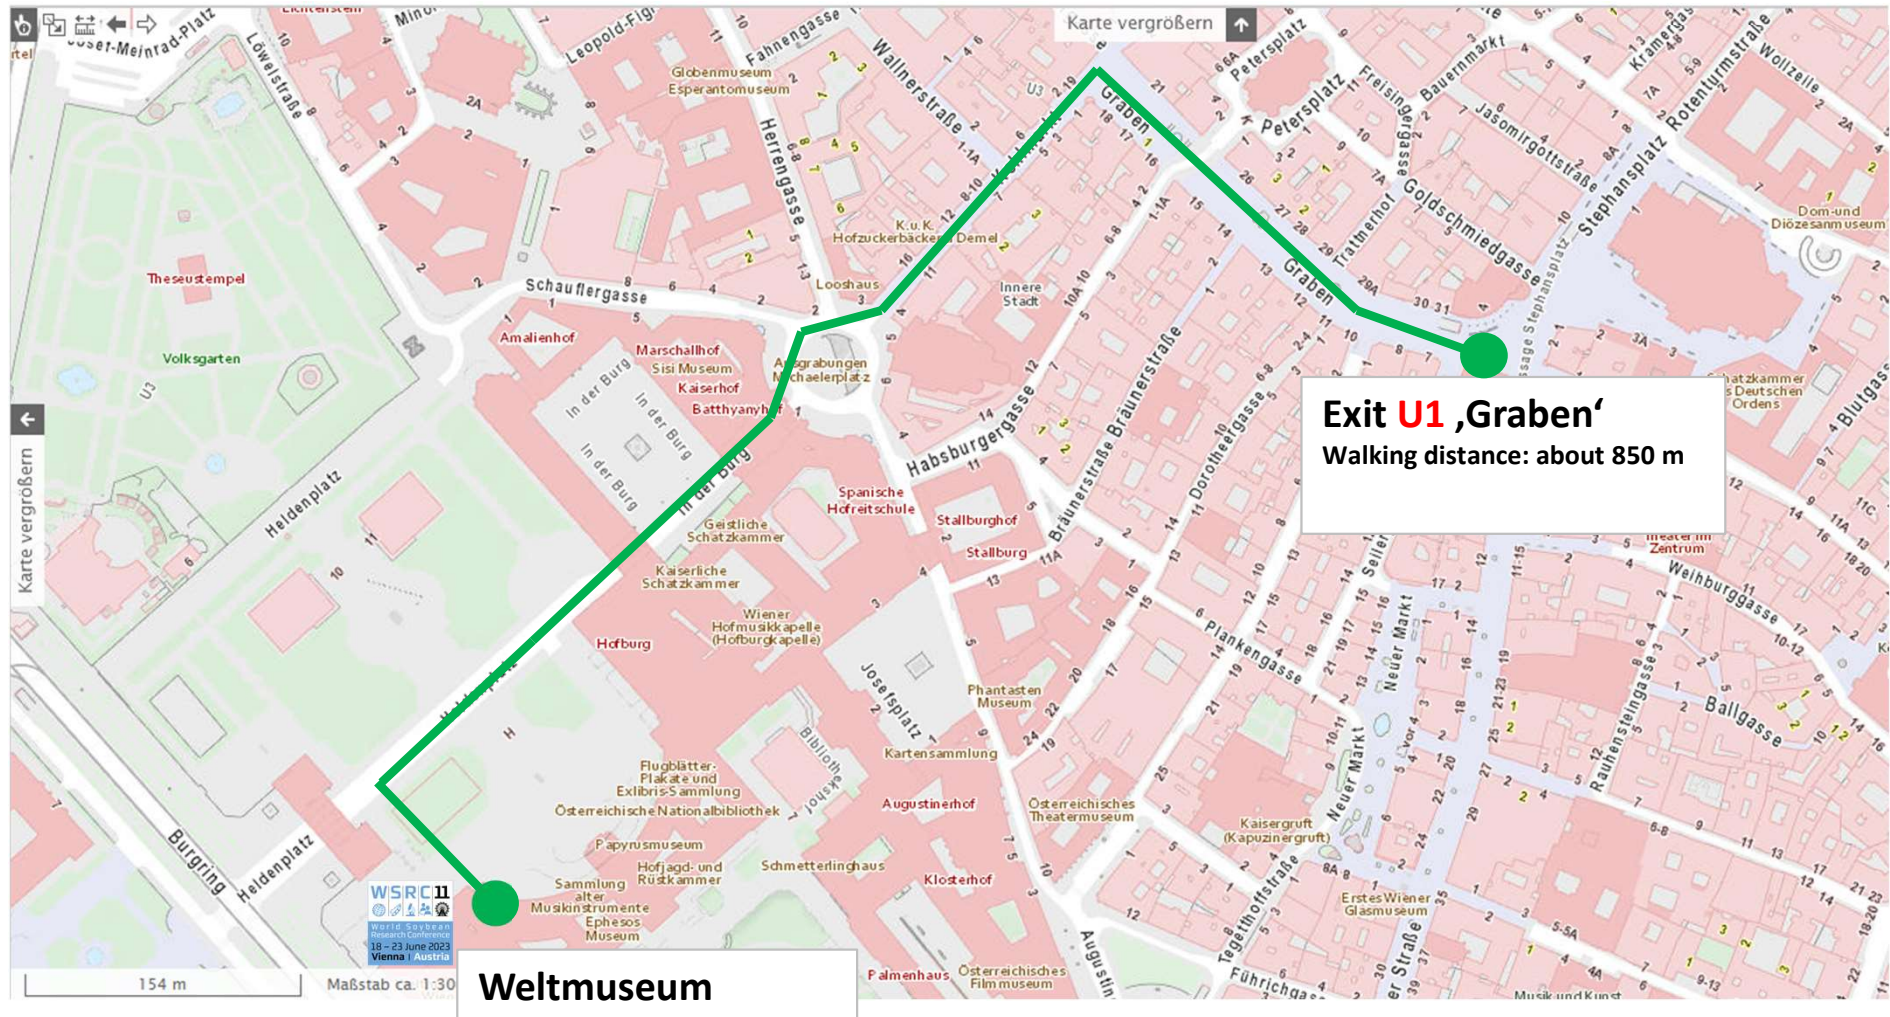

Getting to the European Night of Soy

Monday, 19 June

Kindly note that there is no organized transport between the venues, and attendees are responsible for their own transportation arrangements.

Address: Weltmuseum, Heldenplatz, 1010 Wien

Directions:

From conference venue ACV to 'Weltmuseum':

1. [Take metro U1 \(direction Oberlaa\) to Stephansplatz](#)
2. Take exit "Graben"
3. Please follow further directions on the next page

Doors Open	17:00
Welcome	19:00
End	22:30

You may also use this link to access the predefined directions on Google Maps:

<https://goo.gl/maps/yqtC8QV3TiiM4rc6>

Getting to the European Night of Soy

Monday, 19 June

WSRC 11
World Soybean
Research Conference
18 - 23 June 2023
Vienna | Austria

Entrance:
Night of European Soy

Main entrance