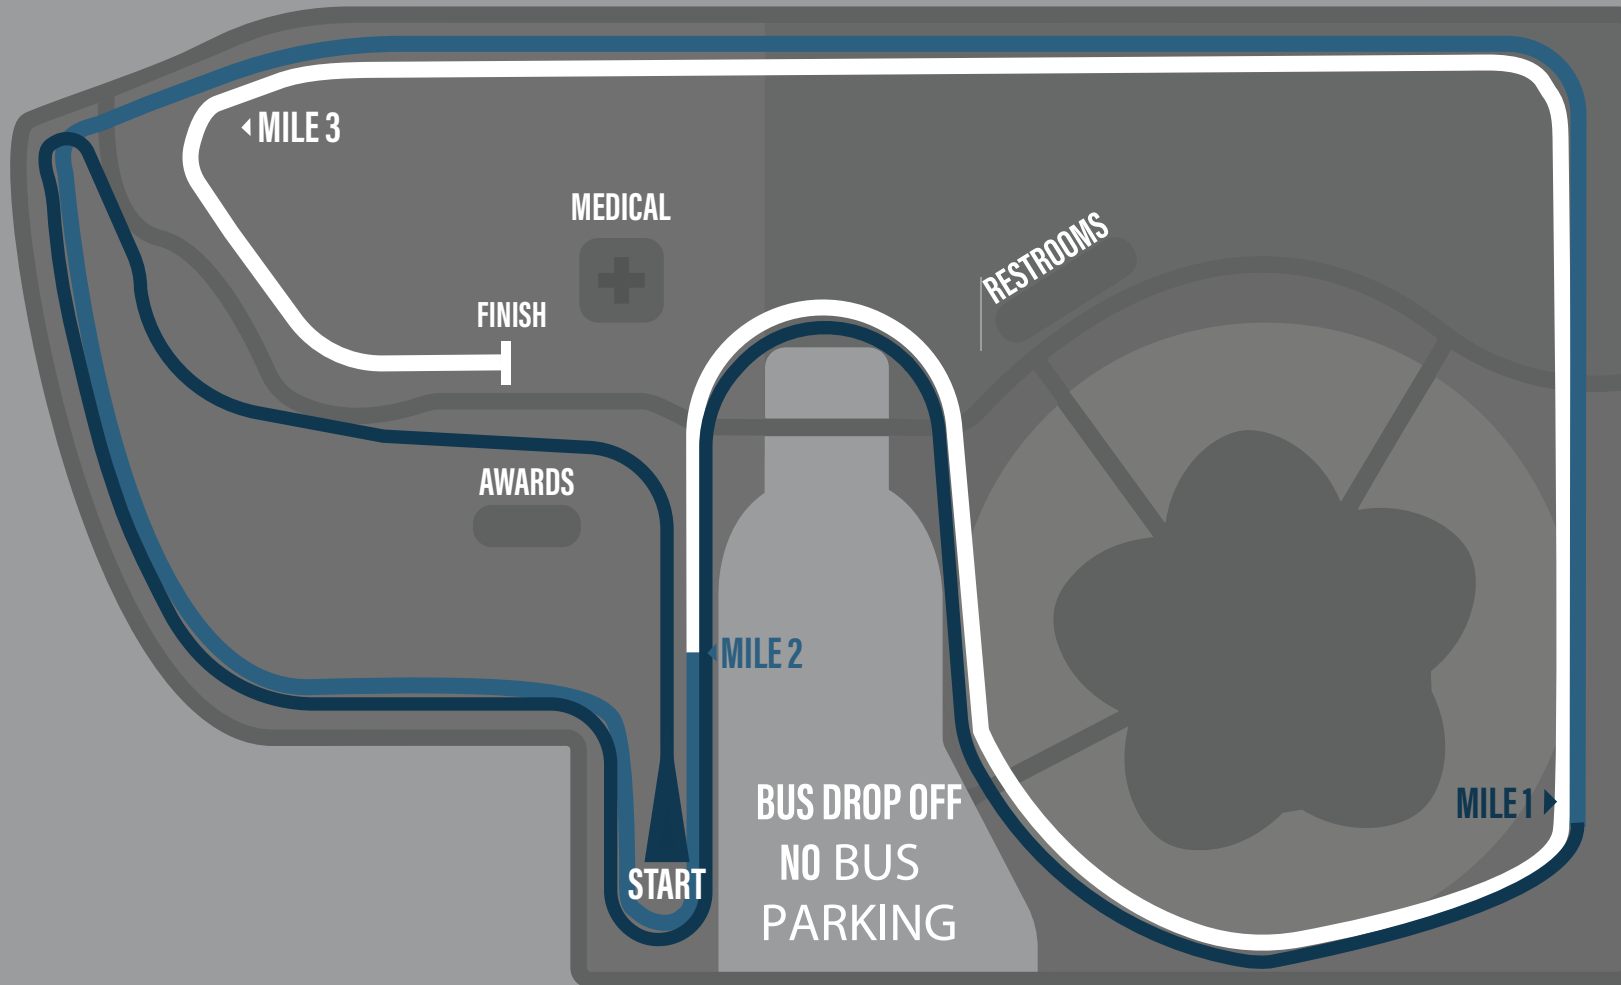

DIVISIONALS CHAMPIONSHIP

LAKESIDE PARK
1850 W 400 S OREM, UTAH