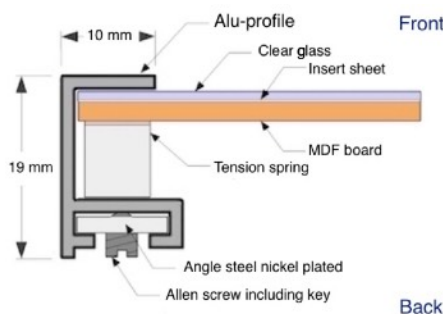

SKU	Bildmass cm taille d'image image size	CHF	Min. Bestellmenge quantité min. d'achat min. order quantity
D760005	18 X 24	14.11	40
D760008	21 x 29.7 (A4)	15.96	40
D760009	24 x 30	16.80	40
D760012	29.7 x 42 (A3)	22.96	30
D760013	30 x 30	19.88	30
D760014	30 x 40	21.84	30
D760031	40 x 40	26.60	30
D760016	40 x 50	27.97	30
D760017	42 x 59.4 (A2)	31.19	20
D760019	50 x 60	35.00	20
D760020	50 x 70	38.08	20
D760023	59.4 x 84 (A1)	54.60	10
D760024	60 x 80	52.92	10
D760026	70 x 100	71.96	10
D760227	90.5 x 128	112.00	6

Minimalmengen können auch angepasst werden
quantités minimales peuvent être combinées / réduites
minimum quantities can be combined / reduced