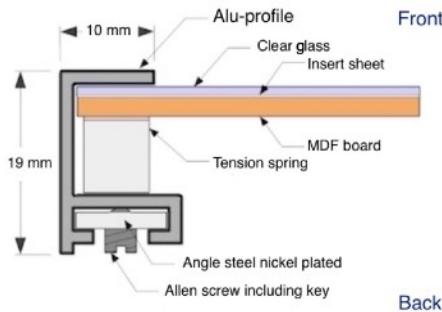

SKU	Bildmass cm taille d'image image size	CHF	Min. Bestellmenge quantité min. d'achat min. order quantity
D740005	18 X 24	12.00	40
D740008	21 x 29.7 (A4)	14.67	40
D740009	24 x 30	15.57	40
D740012	29.7 x 42 (A3)	25.48	30
D740013	30 x 30	19.10	30
D740014	30 x 40	20.64	30
D740031	40 x 40	24.02	30
D740016	40 x 50	26.54	30
D740017	42 x 59.4 (A2)	31.02	20
D740019	50 x 60	33.26	20
D740020	50 x 70	35.39	20
D740023	59.4 x 84 (A1)	51.13	10
D740024	60 x 80	50.54	10
D740026	70 x 100	61.04	10
D740227	90.5 x 128	109.00	6

Minimalmengen können auch angepasst werden
quantités minimales peuvent être combinées / réduites
minimum quantities can be combined / reduced

D760, Aluminium, silber glanz / argent brillant / silver shiny