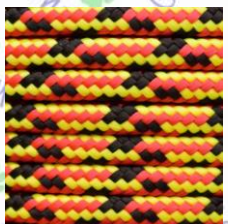

Farbübersicht PPM-Seil 6mm

schwarz

weiss

charcoal grey

grau

anthrazit

silber

rot

burlywood

hanffarbig

Farbübersicht PPM-Seil 6mm

braun

chocolat

sea storm

pink ribbon

rusty gold

little pony

abyss

country girl

gecko

flower power

german pride

bubble gum

disco

lime mix

greece

rainbow

silver diamonds

Farbübersicht PPM-Seil 6mm

jade

jetful

light jetful