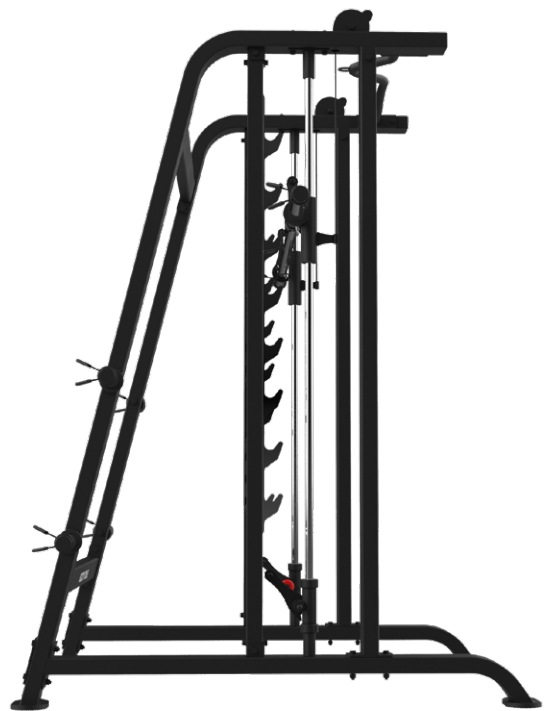

***BODYTONE***

**FORZA** BENCHES  
SERIES

# FBC01

SMITH

FORZA BENCHES

ESP

**BODYTONE**

# FBC02

SCOTT BECH

FORZA BENCHES

TAPIZADO TEXTURA  
CARBON FIBER

# FBC03

ADJUSTABLE BENCH

FORZA BENCHES