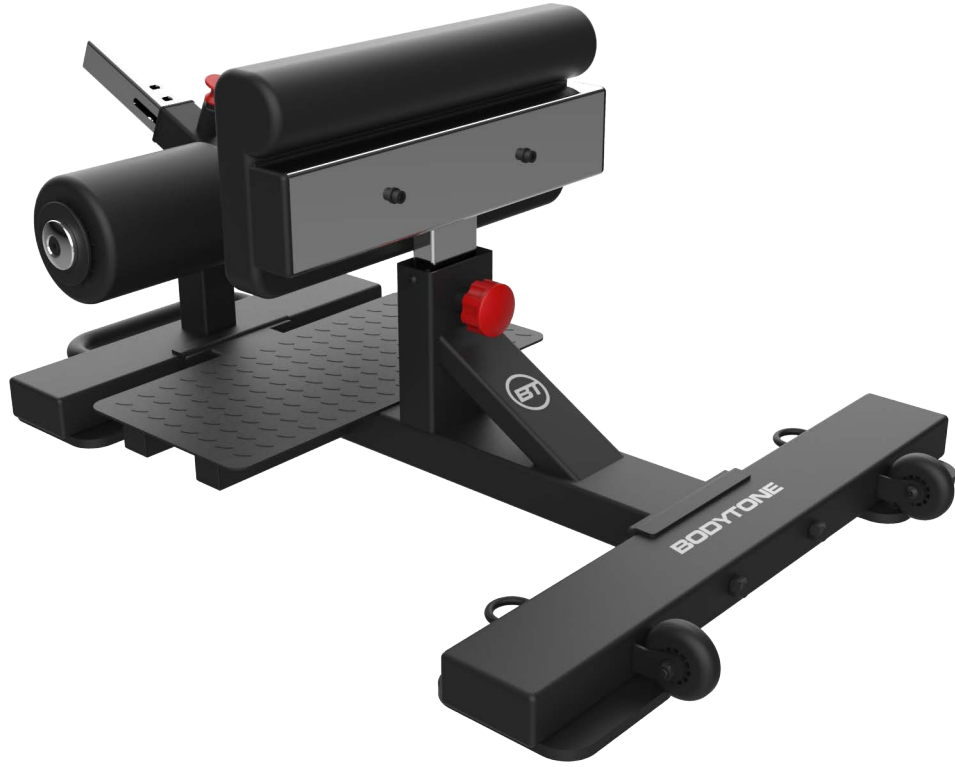

FBC17

SISSY SQUAT

FORZA BENCHES