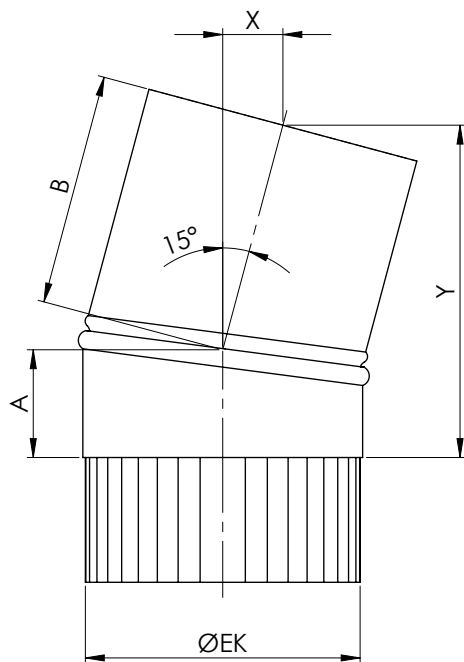

Bocht 15° verstelbaar EK

| EK | ARTIKELCODE | MATEN | | | |
|-----|-------------|-------|-----|----|-----|
| | | A | B | X | Y |
| 80 | EK080009V | 40 | 90 | 23 | 127 |
| 100 | EK100009V | 41 | 92 | 24 | 130 |
| 110 | EK110009V | 42 | 92 | 24 | 131 |
| 120 | EK120009V | 42 | 93 | 24 | 132 |
| 125 | EK125009V | 43 | 93 | 24 | 133 |
| 130 | EK130009V | 43 | 94 | 24 | 133 |
| 150 | EK150009V | 44 | 95 | 25 | 136 |
| 180 | EK180009V | 46 | 97 | 25 | 140 |
| 200 | EK200009V | 48 | 98 | 25 | 142 |
| 250 | EK250009V | 51 | 101 | 26 | 149 |
| 300 | EK300009V | 54 | 105 | 27 | 155 |
| 350 | EK350009V | 58 | 108 | 28 | 162 |
| 400 | EK400009V | 61 | 111 | 29 | 168 |