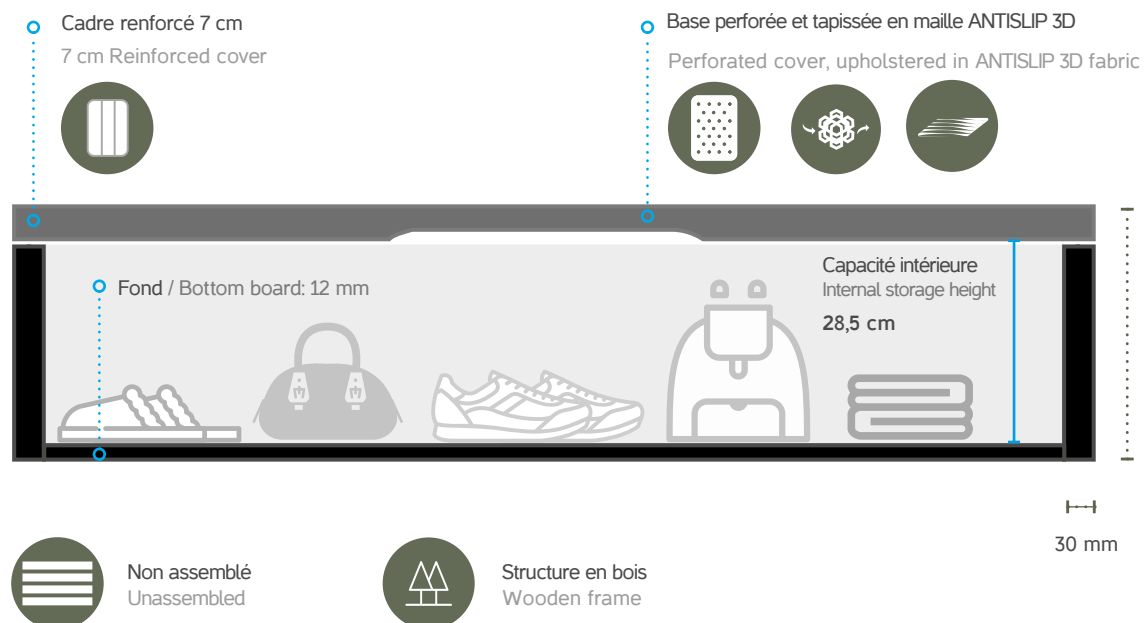

OPTIONS

- **Finition en bois:**
  Blanc, Cambrian, Wengue, Cérissier et Vintage. (pag. 44)
- **Ouverture latérale 90 et 105 sans augmentation de prix.**
- **Ouverture système horizontal +215 points.**
- **Plateau motorisé:**
  - 90 y 105 cm, + 480 points.
  - 135 a 160 cm, + 560 points.
- **Revêtement plateau: +95 points.**
- **Lampe LED intérieur avec ouverture capteur: +78 points.**

Pour plus info voir page 42-43

OPTIONS

- **Finishes:**
  White, Cambrian, Wengue, Cherry and Vintage. (pag. 44)
- **Side lift opening 90 and 105 on order, without increase.**
- **Horizontal system +215 points.**
- **Motorized cover.**
  - 90 y 105 cm, + 480 points.
  - 135 a 160 cm, + 560 points.
- **HILL cover: +95 points.**
- **Inner LED motion sensor light switch +78 points.**

More info on pages 42-43

Lits coffres en bois

Wooden storage bed

Finition en bois / Wooden finish: Vintage

Revêtement / Upholstered: ANTISLIP 3D Choco

URBAN

URBAN