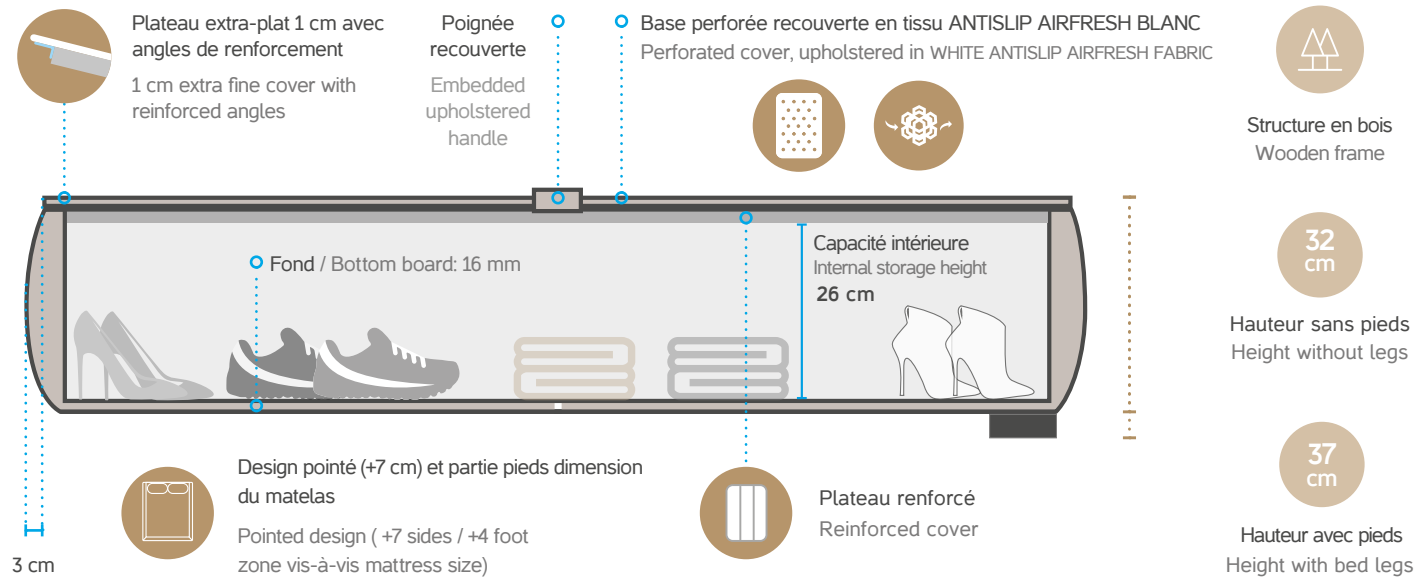

OPTIONS

- Chest “without bed legs” or “with bed legs”, without bed legs by default
- Chest “with bed legs”:
  - Bed legs height 5 cm:
    - Metal, +38 points.
    - Wood wengue or white, +38 points.
    - Plastic, +20 points.
- Upholstery: “GOMARCO FABRICS” except ANTISLIP.
- Displacement system (available width: 80 to 160 cm), +110 points.
- Cover opening:
  - Standard.
  - Slide lift opening (available in 80, 90 and 105 cm) without price increase.
  - Horizontal system: (in Type A & B incompatible with lateral system), +215 points.
  - Motorized (incompatible with horizontal system and lateral system):
    - Type A - Width 80 to 100 cm, +480 points.
    - Type B - Width 140 to 160 cm, +560 points.
    - Double cover + central wall - Width 140 to 200 cm, +770 points.
- Indoor LED lamp with movement sensor +62 points (double cover + wall of the motorized cover. It will include a lamp for each cover with price increase).

Lit-coffre tapissier

Upholstered storage bed

ZEUS

Revêtement / Upholstery: WITTY 08

TYPE B avec pieds en bois Wengué / TYPE B with Wengue wood bed legs

ZEUS