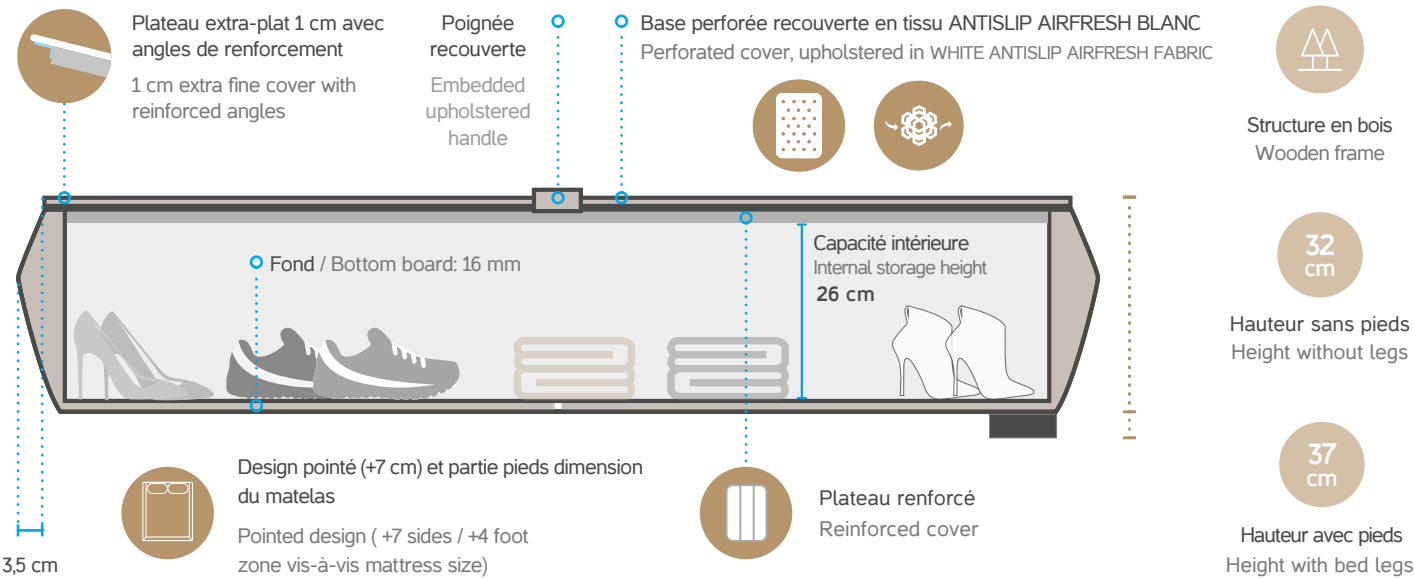

OPTIONS

- Chest “without bed legs” or “with bed legs”, without bed legs by default
- Chest “with bed legs”:
  - Bed legs height 5 cm:
    - Metal, +38 points.
    - Wood wengue or white, +38 points.
    - Plastic, +20 points.
- Upholstery: “GOMARCO FABRICS” except ANTISLIP.
- Displacement system (available width: 80 to 160 cm), +110 points.
- Cover opening:
  - Standard.
  - Slide lift opening (available in 80, 90 and 105 cm) without price increase.
  - Horizontal system: (in Type A & B incompatible with lateral system), +215 points.
  - Motorized (incompatible with horizontal system and lateral system):
    - Type A - Width 80 to 100 cm, +480 points.
    - Type B - Width 140 to 160 cm, +560 points.
    - Double cover + central wall - Width 140 to 200 cm, +770 points.
- Indoor LED lamp with movement sensor +62 points (double cover + wall of the motorized cover. It will include a lamp for each cover with price increase).

Lit-coffre tapissier

Upholstered storage bed

ULISES

Revêtement / Upholstery: WITTY 02

TYPE B “sans pieds” / TYPE B “without bed legs”

ULISES