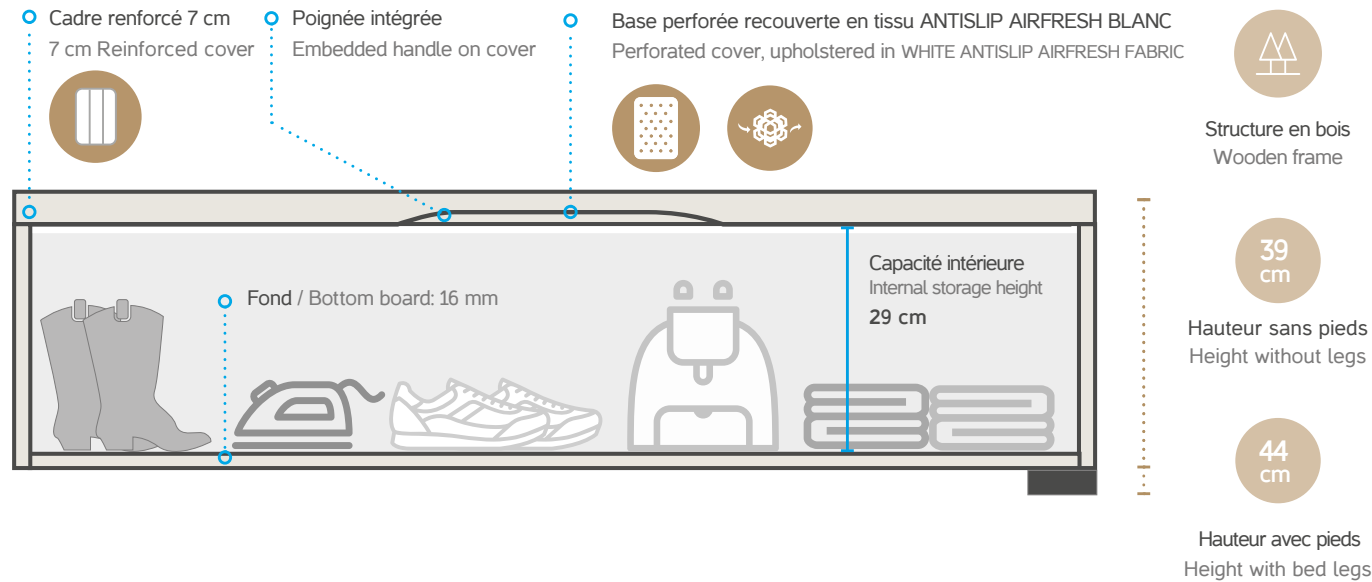

OPTIONS

- Chest “without bed legs” or “with bed legs”, without bed legs by default
- Chest “with bed legs”:
  - Bed legs height 5 cm:
    - Metal, +38 points.
    - Wood wengue or white, +38 points.
    - Plastic, +20 points.
- Upholstery: “GOMARCO FABRICS” except ANTISLIP.
- Displacement system (available width: 80 to 160 cm), +110 points.
- Cover opening:
  - Standard.
  - Slide lift opening (available in 80, 90 and 105 cm) without price increase.
  - Horizontal system: (in Type A & B incompatible with lateral system), +215 points.
  - Motorized (incompatible with horizontal system and lateral system):
    - Type A - Width 80 to 100 cm, +480 points.
    - Type B - Width 140 to 160 cm, +560 points.
    - Double cover + central wall - Width 140 to 200 cm, +770 points.
- Indoor LED lamp with movement sensor +62 points (double cover + wall of the motorized cover. It will include a lamp for each cover with price increase).

Lit-coffre tapissier

Upholstered storage bed

Revêtement / Upholstery: SMART 21

TYPE B “sans pieds” / TYPE B “without bed

QUILT 29

QUILT 29