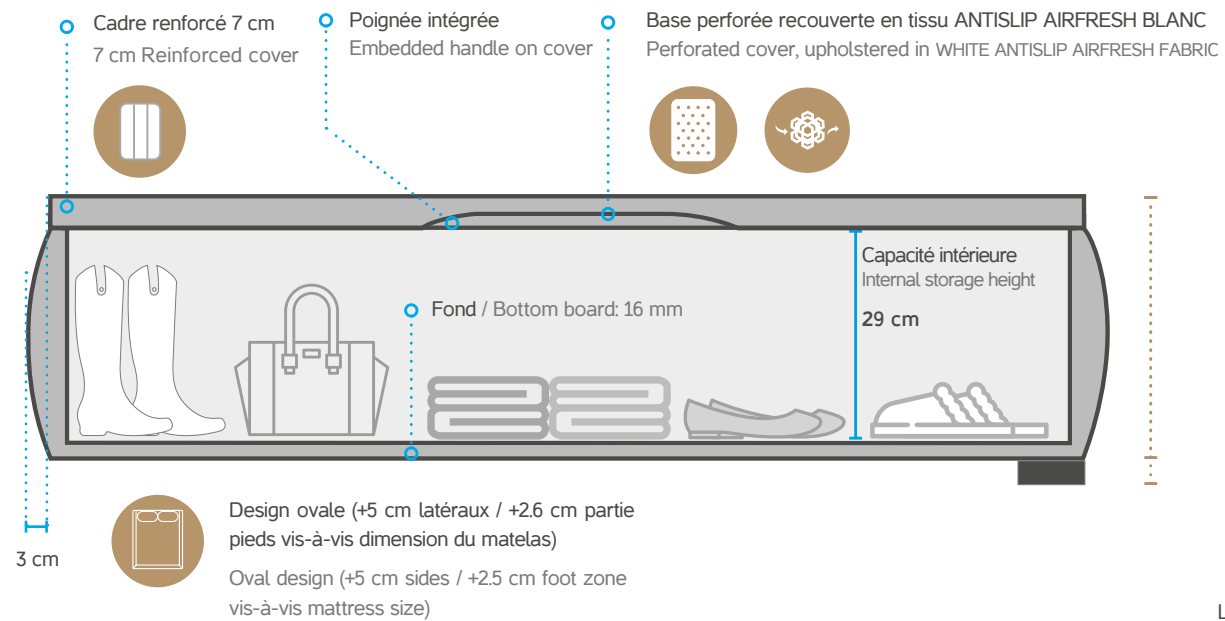

OPTIONS

- Chest “without bed legs” or “with bed legs”, without bed legs by default
- Chest “with bed legs”:
 - Bed legs height 5 cm:
 - Metal, +38 points.
 - Wood wengue or white, +38 points.
 - Plastic, +20 points.
- Upholstery: “GOMARCO FABRICS” except ANTISLIP.
- Displacement system (available width: 80 to 160 cm), +110 points.
- Cover opening:
 - Standard.
 - Slide lift opening (available in 80, 90 and 105 cm) without price increase.
 - Horizontal system: (in Type A & B incompatible with lateral system), +215 points.
 - Motorized (incompatible with horizontal system and lateral system):
 - Type A - Width 80 to 100 cm, +480 points.
 - Type B - Width 140 to 160 cm, +560 points.
 - Double cover + central wall - Width 140 to 200 cm, +770 points.
- Indoor LED lamp with movement sensor +62 points (double cover + wall of the motorized cover. It will include a lamp for each cover with price increase).
- Pull-out drawer (only available on width 50 cm and from 80 to 160, incompatible with lateral opening or displacement system) +350 points.
 - Height 15 cm, width 10 cm less than the width of the bed-chest, depth 50 cm.