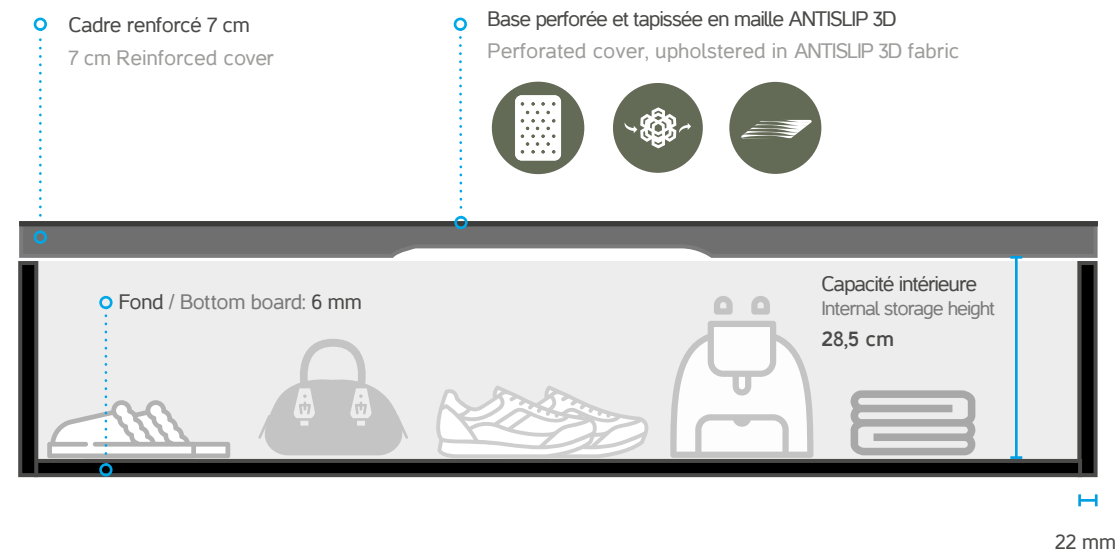

OPTIONS

- Finition en bois:
  Blanc, Cambrian, Wengue y Cérésier.
  (pag. 44)
- Revêtement plateau: +95 points.

OPTIONS

- Finishes:
  White, Cambrian, Wengue and Cherry.
  (pag. 44)
- HILL cover: +95 points.

Non assemblé
Unassembled

Structure en bois
Wooden frame

NEO CITY

Lits coffres en bois

Wooden storage bed

· Finition en bois / Wooden finish: Wengué

· Revêtement / Upholstered: Malla ANTISLIP 3D Choco

NEO CITY