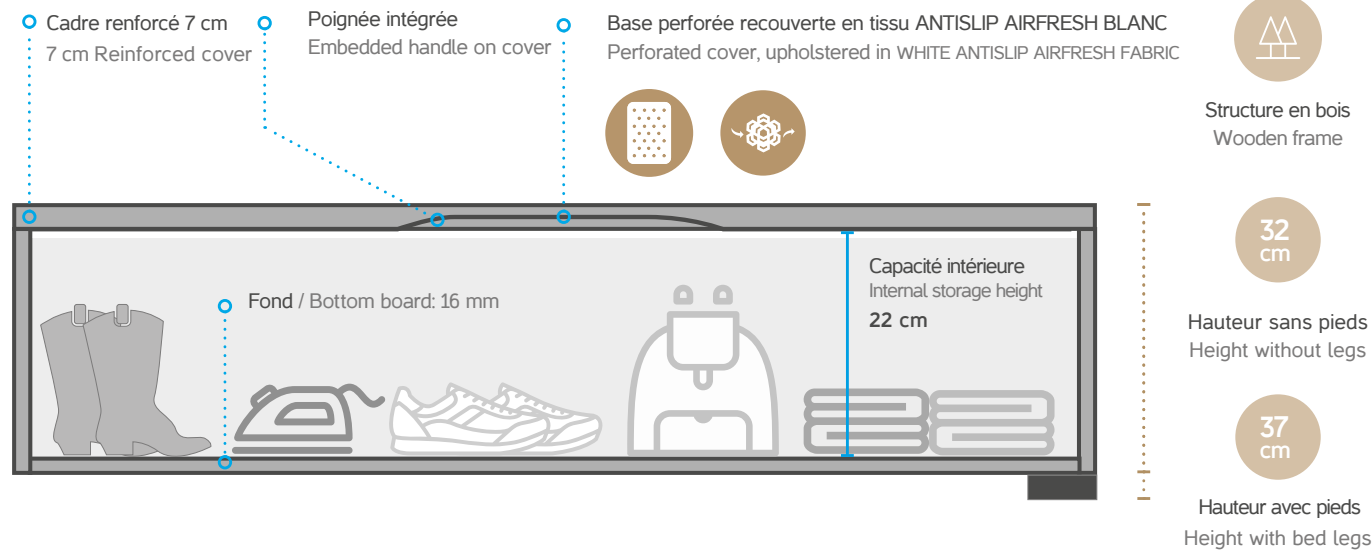

OPTIONS

- Chest “without bed legs” or “with bed legs”, without bed legs by default
- Chest “with bed legs”:
  - Bed legs height 5 cm:
    - Metal, +38 points.
    - Wood wengue or white, +38 points.
    - Plastic, +20 points.
- Upholstery: “GOMARCO FABRICS” except ANTISLIP.
- Displacement system (available width: 80 to 160 cm), +110 points.
- Cover opening:
  - Standard.
  - Slide lift opening (available in 80, 90 and 105 cm) without price increase.
  - Horizontal system: (in Type A & B incompatible with lateral system), +215 points.
  - Motorized (incompatible with horizontal system and lateral system):
    - Type A - Width 80 to 100 cm, +480 points.
    - Type B - Width 140 to 160 cm, +560 points.
    - Double cover + central wall - Width 140 to 200 cm, +770 points.
- Indoor LED lamp with movement sensor +62 points (double cover + wall of the motorized cover. It will include a lamp for each cover with price increase).

Lit-coffre tapissier

Upholstered storage bed

SUIT 22

Revêtement / Upholstery: KIND 2

TYPE B “sans pieds” / TYPE B “without bed legs”

SUIT 22