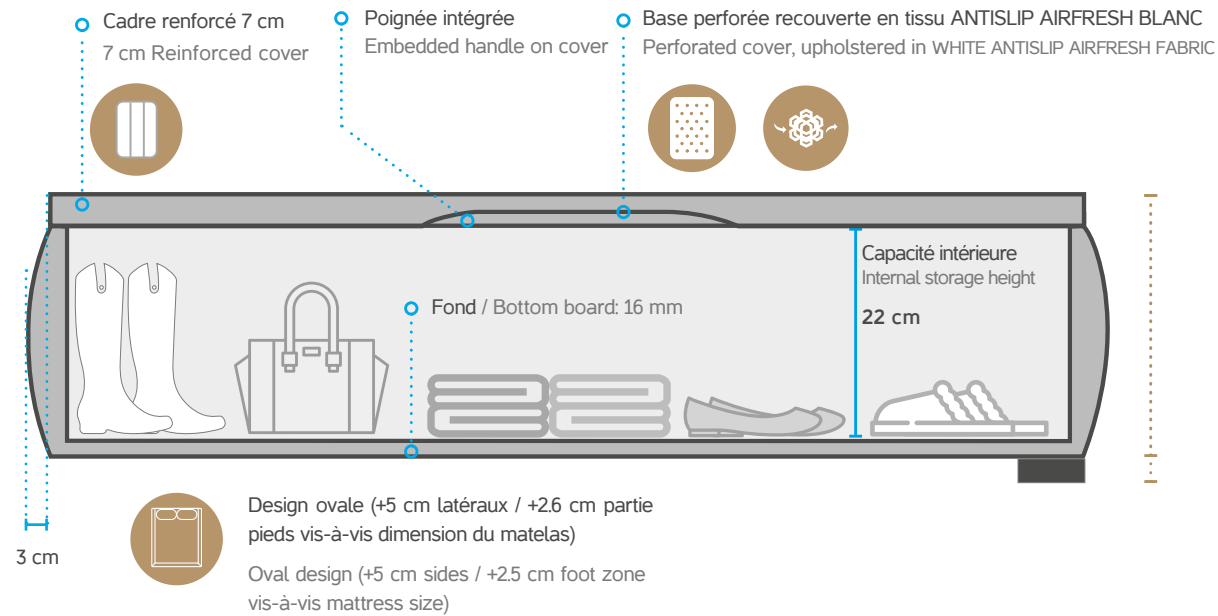

OPTIONS

- Chest “without bed legs” or “with bed legs”, without bed legs by default
- Chest “with bed legs”:
 - Bed legs height 5 cm:
 - Metal, +38 points.
 - Wood wengue or white, +38 points.
 - Plastic, +20 points.
- Upholstery: “GOMARCO FABRICS” except ANTISLIP.
- Displacement system (available width: 80 to 160 cm), +110 points.
- Cover opening:
 - Standard.
 - Slide lift opening (available in 80, 90 and 105 cm) without price increase.
 - Horizontal system: (in Type A & B incompatible with lateral system), +215 points.
 - Motorized (incompatible with horizontal system and lateral system):
 - Type A - Width 80 to 100 cm, +480 points.
 - Type B - Width 140 to 160 cm, +560 points.
 - Double cover + central wall - Width 140 to 200 cm, +770 points.
- Indoor LED lamp with movement sensor +62 points (double cover + wall of the motorized cover. It will include a lamp for each cover with price increase).
- Pull-out drawer (only available on width 50 cm and from 80 to 160, incompatible with lateral opening or displacement system) +350 points.
 - Height 15 cm, width 10 cm less than the width of the bed-chest, depth 50 cm.