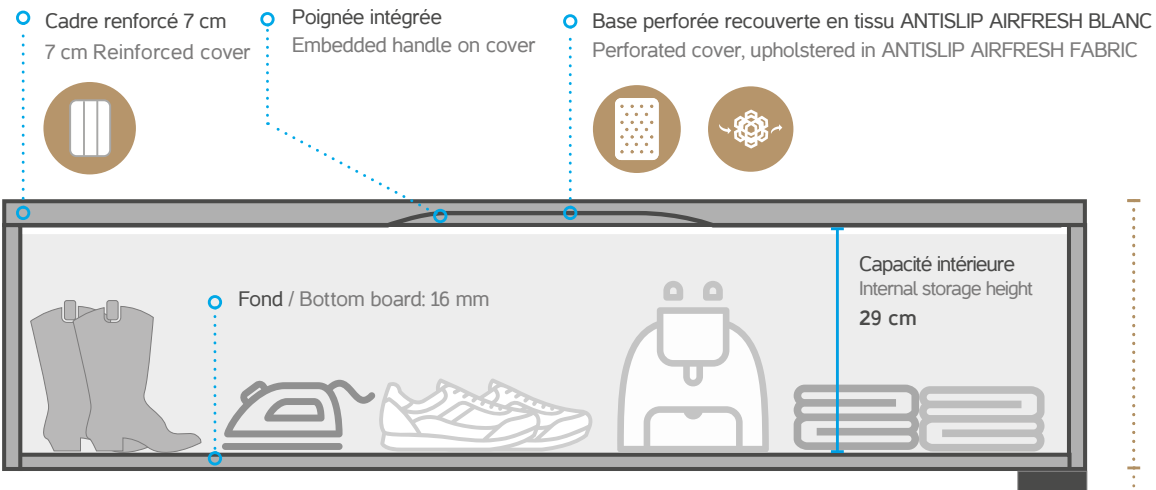

Structure en bois
Wooden frame

39
cm

Hauteur sans pieds
Height without legs

44
cm

Hauteur avec pieds
Height with bed legs

SUIT 29