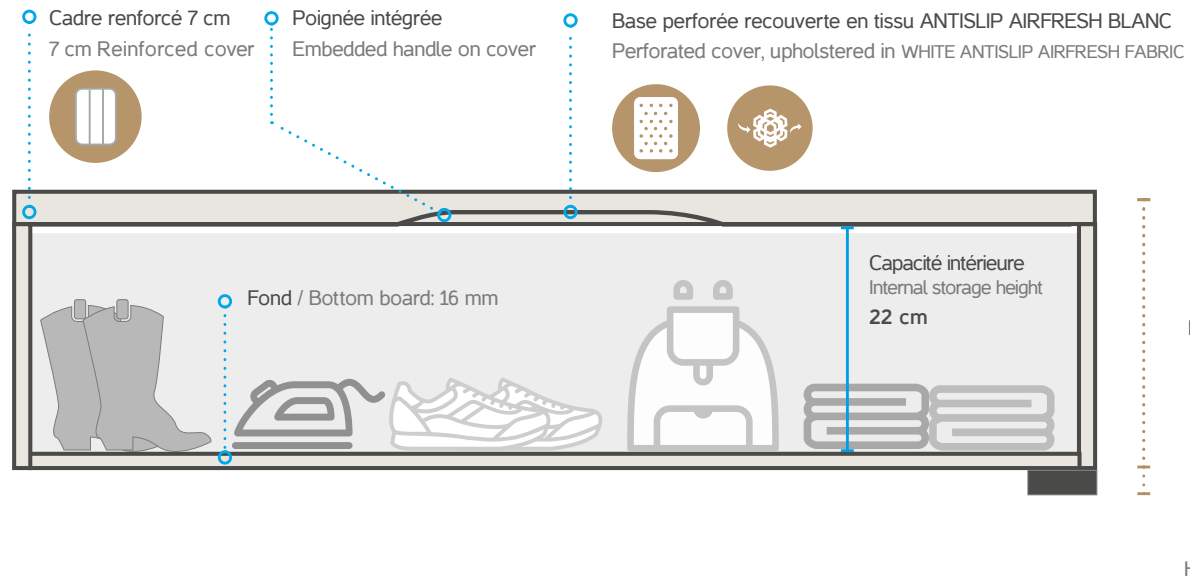

OPTIONS

- Chest “without bed legs” or “with bed legs”, without bed legs by default
- Chest “with bed legs”:
  - Bed legs height 5 cm:
    - Metal, +38 points.
    - Wood wengue or white, +38 points.
    - Plastic, +20 points.
- Upholstery: “GOMARCO FABRICS” except ANTISLIP.
- Placement system (available width: 80 to 160 cm), +110 points.
- Cover opening:
  - Standard.
  - Slide lift opening (available in 80, 90 and 105 cm) without price increase.
  - Horizontal system: (in Type A & B incompatible with lateral system), +215 points.
  - Motorized (incompatible with horizontal system and lateral system):
    - Type A - Width 80 to 100 cm, +480 points.
    - Type B - Width 140 to 160 cm, +560 points.
    - Double cover + central wall - Width 140 to 200 cm, +770 points.
- Indoor LED lamp with movement sensor +62 points (double cover + wall of the motorized cover. It will include a lamp for each cover with price increase).

Lit-coffre tapissier

Upholstered storage bed

Revêtement / Upholstery: SMART 21

TYPE B avec pieds métalliques

TYPE B with metal bed leg

QUILT 22

QUILT 22