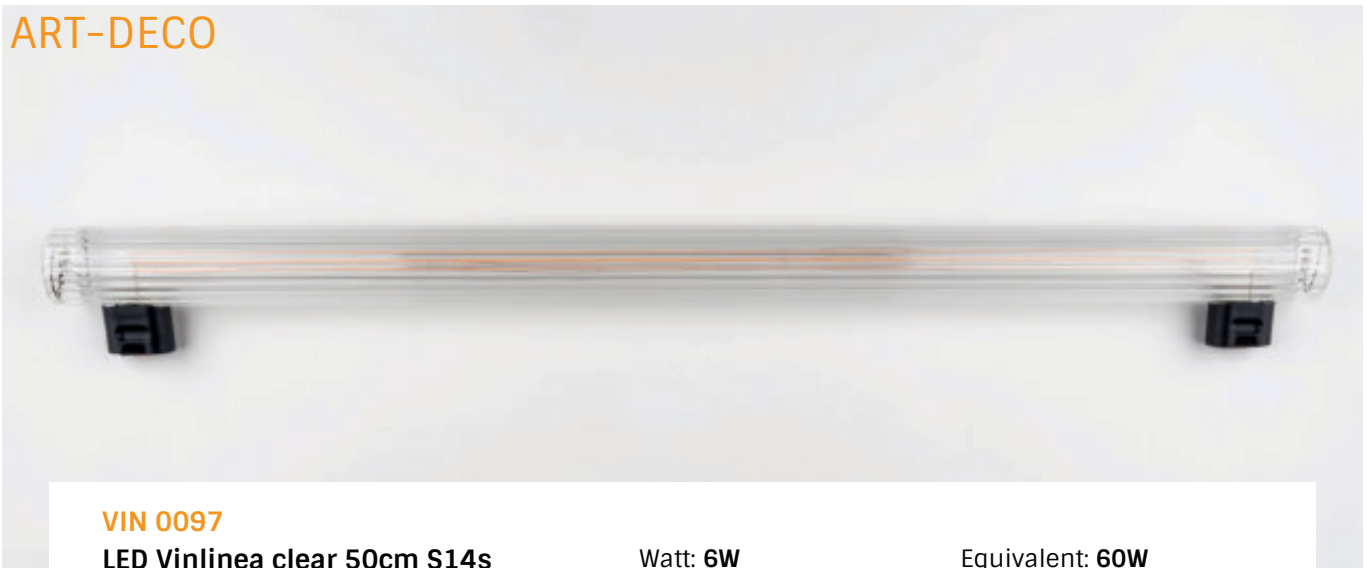

**Durability: 25 000h**

**Kelvin: 2200K**

**Size: 30x300mm**

CLEAR

S14S 50CM

VINLINEA

OPAL

ART-DECO