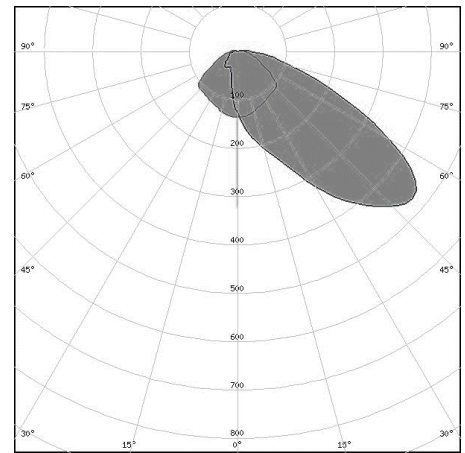

ATHENA STADE

4 BARS-916x475

TECHNICAL DATA

Power	800W
Lumen output 3000°K-IRC70	120 000lm
Mounting	Projector
Dimension	916x475
Color temperature of choice	3000°K-4000°K
CRI	70
Beam angle	Asymmetric
Control	ON/OFF
Ingress Protection Rating	IP66
Material	Aluminium
Finish	White resin
Weight	16kg

BEAM ANGLE

DIMENSIONAL DRAWING (mm)