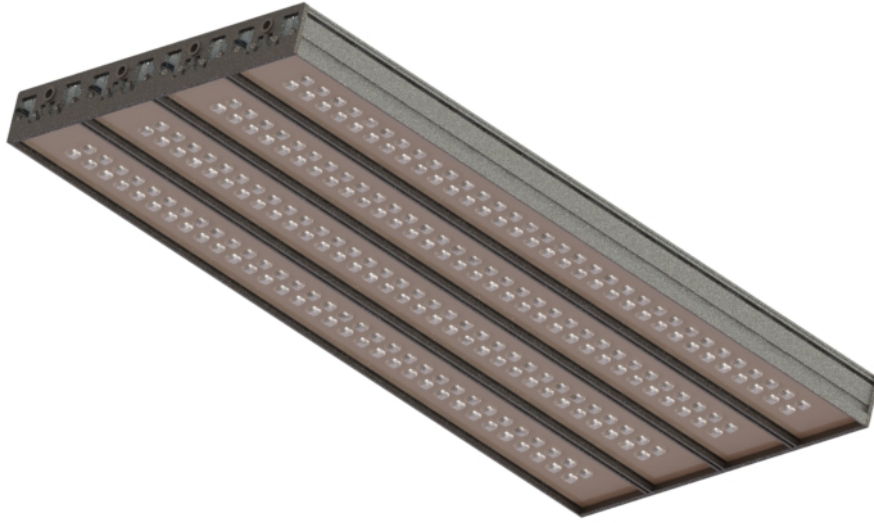

ATHENA STADE

4 BARS-916x475

TECHNICAL DATA

Power	800W
Lumen output 3000°K-IRC70	120 000lm
Mounting	Projector
Dimension	916x475
Color temperature of choice	3000°K-4000°K
CRI	70
Beam angle	Asymmetric
Control	ON/OFF
Ingress Protection Rating	IP66
Material	Aluminium
Finish	White resin
Weight	16kg

BEAM ANGLE

DIMENSIONAL DRAWING (mm)