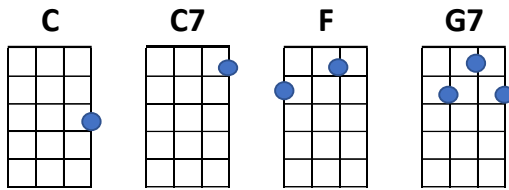

I'll fly away – Johnny Cash

Strum: dDdDdDdD
Of calypso slag D DU UDU

Verse 1 **C** Some glad morning when this life is **C7** over
 F I'll fly a **C** way
 C To that home on gods celestial shore
I'll **G7** fly a **C** way

Chorus **C** I'll fly away oh glory
 F I'll fly a **C** way
 C When I die hallelujah by and by
 G7 I'll fly a **C** way

Verse 2 **C** When the shadows of this life are **C7** gone
 F I'll fly a **C** way
 C Like a bird from prison bars has flown
I'll **G7** fly a **C** way

Chorus **C** I'll fly away oh glory
 F I'll fly a **C** way
 C When I die hallelujah by and by
 G7 I'll fly a **C** way

Verse 3 **C** Just a few more weary days and **C7** then
 F I'll fly a **C** way
 C To that land where joy will never end
I'll **G7** fly a **C** way

Chorus 2x **C** I'll fly away oh glory
 F I'll fly a **C** way
 C When I die hallelujah by and by
 G7 I'll fly a **C** way (laatste keer 3x)