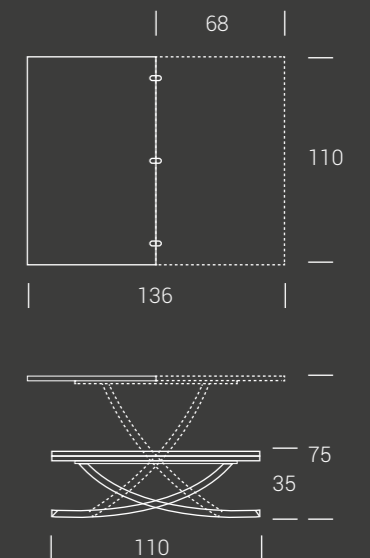

FINITURE BASE FINITIONS PIÉTEMENT BASE FINISHES

METALLO / MÉTAUX / METALS

M02	Verniciato grisou goffrato
M04	Verniciato nero opaco
M11	Verniciato grafite goffrato
M12	Verniciato tortora opaco
M19	Verniciato bronzo goffrato
M24	Verniciato bianco goffrato