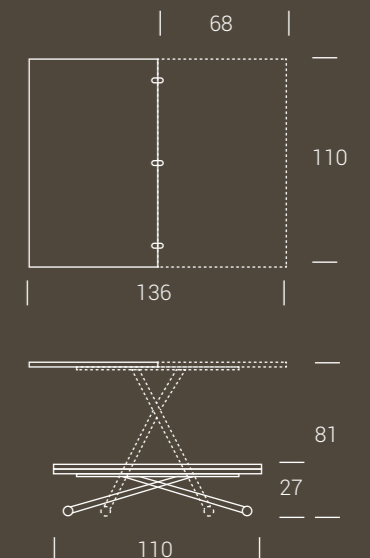

Tavolino trasformabile in tavolo da pranzo, base in metallo, meccanismo a gas, regolabile in altezza al millimetro da cm 27 a cm 81, piano raddoppiabile a libro in nobilitato, effetto malta, vetro o ceramica. Ruote a scomparsa.

Table relevable en table de repas, piétement en métal, haussement par vérin-gaz, réglable en hauteur au millimètre de cm 27 à cm 81, plateau portefeuille mélamine, effet-béton, verre ou céramique. Roulettes intégrées.

Transforming coffee table, it turns into a dining table. Metal frame, gas lifting device, millimetre-adjustable height from cm 27 to cm 81, melamine, glass, mortar-look, or ceramic doubling top. Under-base wheels.

FINITURE PIANO
FINITIONS PLATEAU
TOP FINISHES

NOBILITATO
/ MÉLAMINE
/ MELAMINE

- N20 Natural halifax oak
- N23 Cemento
- N24 Ardesia
- N25 Vintage chiaro
- N30 Morera
- N33 Resina silver
- N34 Resina grigio cenere
- N35 Rovere nodato caramel
- N36 Olmo moka
- N40 Noce Canaletto
- N42 Rovere nero
- N43 Bianco spatolato
- N44 Bianco statuario venato
- N45 Diamond cream
- N46 Pietra grey

CERAMICA OPACA
/ CÉRAMIQUE MAT
/ CERAMIC MATT

- K01 Fokos Sale
- K02 Fokos Terra
- K03 Fokos Piombo
- K09 Oxide Nero
- K10 Oxide Bianco
- K11 Pietra Savoia Antracite
- K12 Pietra di Savoia Perla
- K15 Noir Desir opaco
- K16 Pietra Grey opaco
- K17 Calacatta Gold opaco
- K18 Bianco Statuario venato opaco
- K19 Diamond Cream opaco
- K20 Emperador opaco

VETRO
/ VERRE
/ GLASS

- G01 Bianco lucido
- G02 Tortora lucido
- G03 Nero lucido
- G04 Bianco acidato
- G05 Tortora acidato
- G06 Nero acidato

EFFETTO MALTA
/ EFFET-BÉTON
/ MORTAR-LOOK