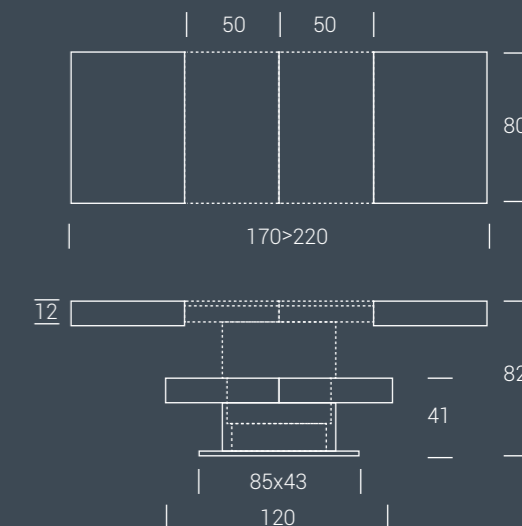

FINITURE BASE FINITIONS PIÉTEMENT BASE FINISHES

METALLO / MÉTAUX / METALS

M01	Inox
M02	Verniciato grisou goffrato
M04	Verniciato nero opaco
M11	Verniciato grafite goffrato
M12	Verniciato tortora opaco
M19	Verniciato bronzo goffrato
M24	Verniciato bianco goffrato