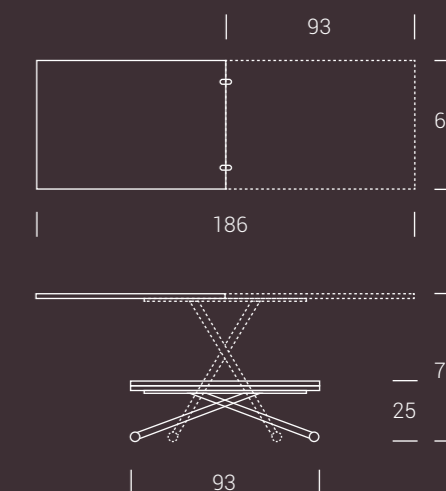

FINITURE BASE
FINITIONS PIÉTEMENT
BASE FINISHES

METALLO
/ MÉTAUX
/ METALS

- M02 Verniciato grisou goffrato
- M04 Verniciato nero opaco
- M05 Cromo lucido
- M09 Cromo nero lucido
- M11 Verniciato grafite goffrato
- M12 Verniciato tortora opaco
- M19 Verniciato bronzo goffrato
- M24 Verniciato bianco goffrato