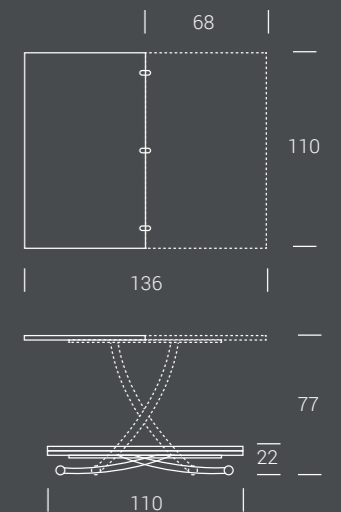

F E N I C E

Tavolino trasformabile in tavolo da pranzo, base in metallo, meccanismo a gas, regolabile in altezza al millimetro da cm 22 a cm 77, piano raddoppiabile a libro in nobilitato, vetro, effetto malta o ceramica. Ruote a scomparsa.

Table relevable en table de repas, piétement en métal, haussement par vérin-gaz, réglable en hauteur au millimètre de cm 22 à cm 77, plateau portefeuille mélamine, verre, effet-béton ou céramique. Roulettes intégrées.

Metal frame transforming coffee table, it turns into a dining table, gas lifting device, millimetre-adjustable height from cm 22 to cm 77, melamine, glass, mortar-look or ceramic doubling top. Under-base wheels.

FINITURE PIANO FINITIONS PLATEAU TOP FINISHES

NOBILITATO / MÉLAMINE / MELAMINE

N20	Natural halifax oak
N23	Cemento
N24	Ardesia
N25	Vintage chiaro
N30	Morera
N33	Resina silver
N34	Resina grigio cenere
N35	Rovere nodato caramel
N36	Olmo moka
N40	Noce Canaletto
N42	Rovere nero
N43	Bianco spatolato
N44	Bianco statuario venato
N45	Diamond cream
N46	Pietra grey

CERAMICA OPACA / CÉRAMIQUE MAT / CERAMIC MATT

K01	Fokos Sale
K02	Fokos Terra
K03	Fokos Piombo
K09	Oxide Nero
K10	Oxide Bianco
K11	Pietra Savoia Antracite
K12	Pietra di Savoia Perla
K15	Noir Desir opaco
K16	Pietra Grey opaco
K17	Calacatta Gold opaco
K18	Bianco Statuario venato opaco
K19	Diamond Cream opaco
K20	Emperador opaco

VETRO / VERRE / GLASS

G01	Bianco lucido
G02	Tortora lucido
G03	Nero lucido
G04	Bianco acidato
G05	Tortora acidato
G06	Nero acidato

EFFETTO MALTA / EFFET-BÉTON / MORTAR-LOOK