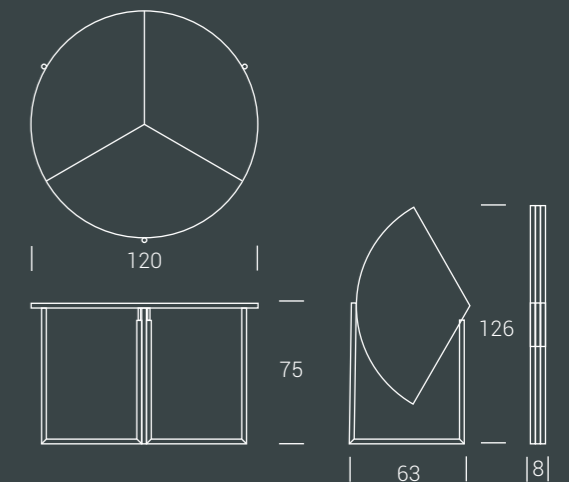

FINITURE BASE FINITIONS PIÉTEMENT BASE FINISHES

METALLO / MÉTAUX / METALS

M02	Verniciato grisou gofrato
M04	Verniciato nero opaco
M11	Verniciato grafite gofrato
M12	Verniciato tortora opaco
M19	Verniciato bronzo gofrato
M24	Verniciato bianco gofrato