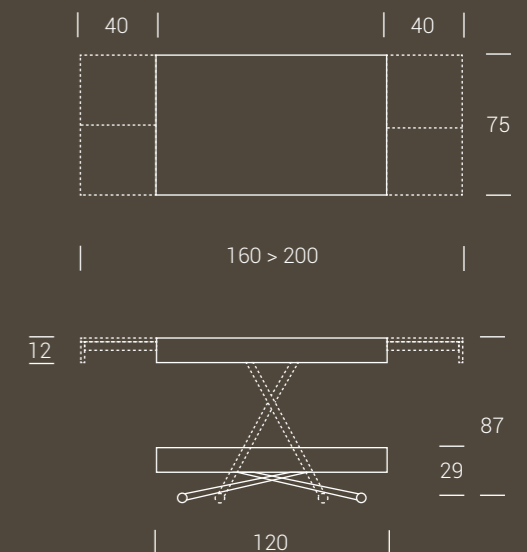

FINITURE BASE FINITIONS PIÉTEMENT BASE FINISHES

METALLO / MÉTAUX / METALS

M02	Verniciato grisou goffrato
M04	Verniciato nero opaco
M05	Cromo lucido
M09	Cromo nero lucido
M11	Verniciato grafite goffrato
M12	Verniciato tortora opaco
M19	Verniciato bronzo goffrato
M24	Verniciato bianco goffrato