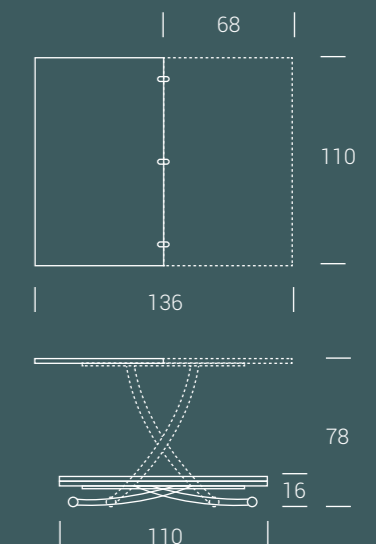

FINITURE BASE FINITIONS PIÉTEMENT BASE FINISHES

METALLO / MÉTAUX / METALS

- M02 Verniciato grisou goffrato
- M04 Verniciato nero opaco
- M05 Cromo lucido
- M09 Cromo nero lucido
- M11 Verniciato grafite goffrato
- M12 Verniciato tortora opaco
- M19 Verniciato bronzo goffrato
- M24 Verniciato bianco goffrato