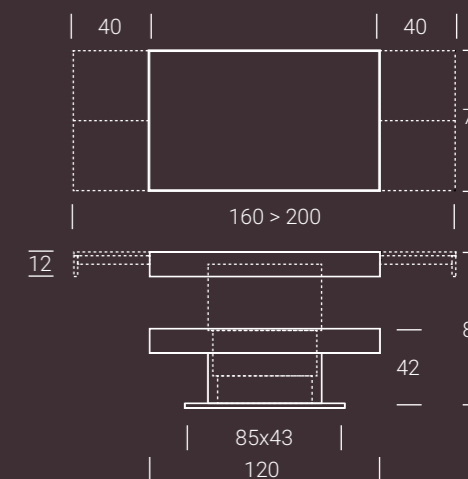

FINITURE BASE FINITIONS PIÉTEMENT BASE FINISHES

METALLO / MÉTAUX / METALS

M01	Inox
M02	Verniciato grisou goffrato
M04	Verniciato nero opaco
M11	Verniciato grafite goffrato
M12	Verniciato tortora opaco
M19	Verniciato bronzo goffrato
M24	Verniciato bianco goffrato