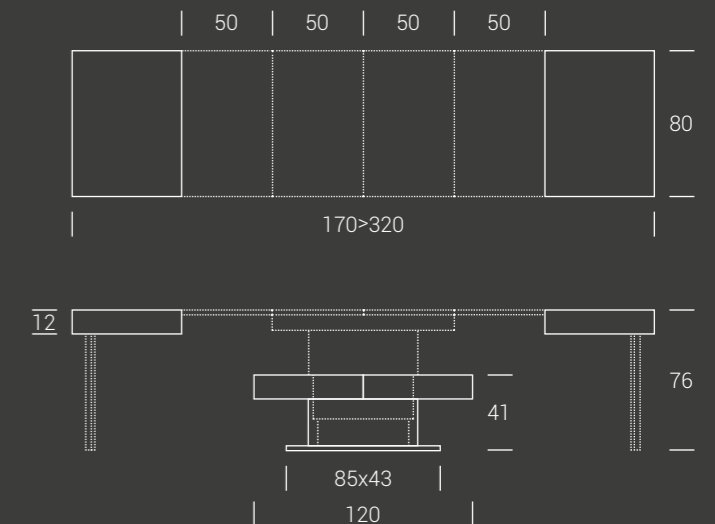

FINITURE BASE
FINITIONS PIÉTEMENT
BASE FINISHES

METALLO
/ MÉTAUX
/ METALS

M01	Inox
M02	Verniciato grisou goffrato
M04	Verniciato nero opaco
M11	Verniciato grafite goffrato
M12	Verniciato tortora opaco
M19	Verniciato bronzo goffrato
M24	Verniciato bianco goffrato