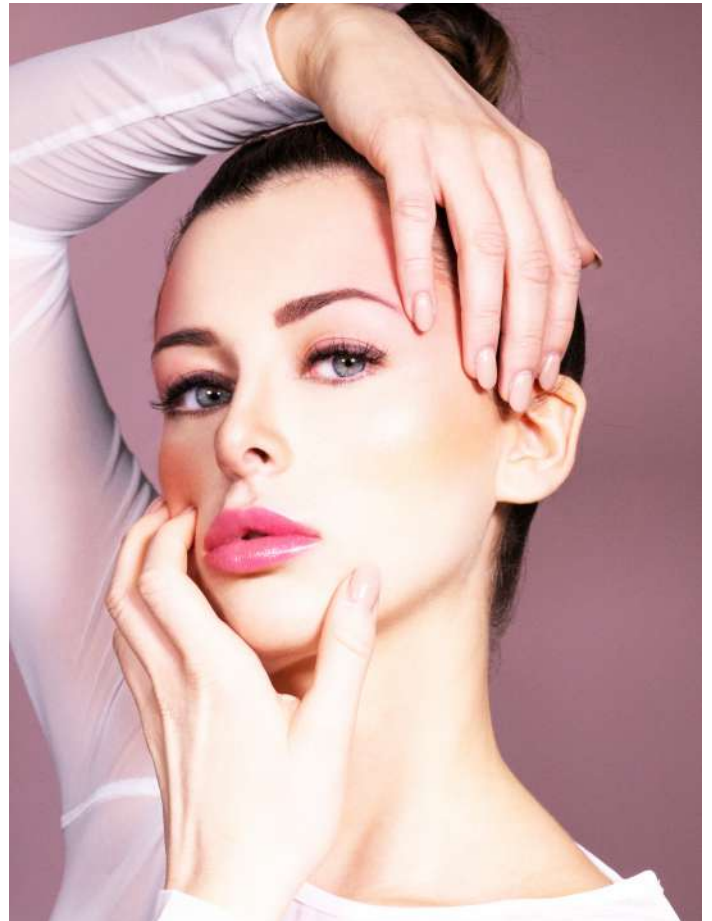

Vanelynn

Part Modelling Sedcard - www.vanelynn.com

Height **173** - Chest **88** - Waist **62** - Hip **90** - Shoes **38** - Hair **blonde balayage** - Eyes **green blue**

Vanelynn

Part Modelling Sedcard - www.vanelynn.com

Height **173** - Chest **88** - Waist **62** - Hip **90** - Shoes **38** - Hair **blonde balayage** - Eyes **green blue**

Vanelynn

Part Modelling Sedcard - www.vanelynn.com

Height **173** - Chest **88** - Waist **62** - Hip **90** - Shoes **38** - Hair **blonde balayage** - Eyes **green blue**

Vanelynn

Part Modelling Sedcard - www.vanelynn.com

Height **173** - Chest **88** - Waist **62** - Hip **90** - Shoes **38** - Hair **blonde balayage** - Eyes **green blue**