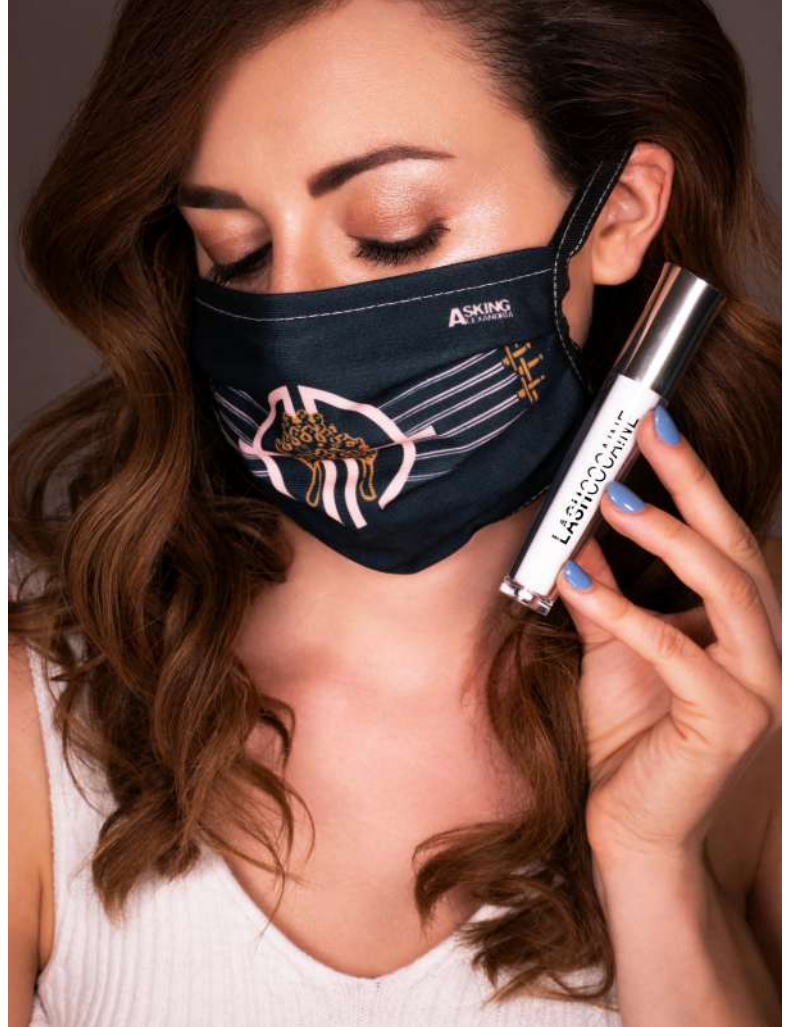

Vanelynn

Part Modelling Sedcard - www.vanelynn.com

Height **173** - Chest **88** - Waist **62** - Hip **90** - Shoes **38** - Hair **blonde balayage** - Eyes **green blue**