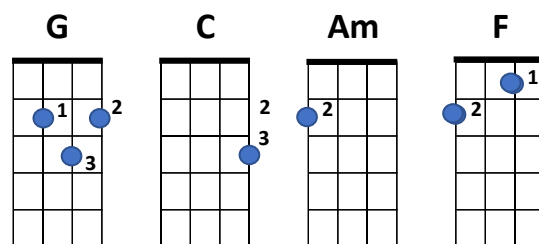

Follow the sun – Xavier Rudd

Intro: **G G**

Chorus: **G** Follow, follow the sun,
And which way the wind **C** blows
When this day is done **G**

Verse: **G** Breath, breath in the air
Set your intent **C** ions
Dream with care **G**

PreChorus: **Am** Tomorrow is a new day **C** for everyone **G**
Am A brand new moon **C**, brand new sun **G**

Chorus: So **G** follow, follow the sun
The direction of **C** the birds
The direction of love **G**

Bridge: **F** When you **Am** feel love **G** coming down on you
F Like a **Am** heavy **G** wave
F When you **Am** feel this **G** crazy society
F Adding **Am** to the **G** strain
F Take a **Am** stroll to the **G** nearest waters
F And re **Am** member your **G** place
F Many **Am** moons have **G** risen and fallen long,
F long be **Am** fore you **G** came
So which way is the **Am** wind blowin'
And what does your heart **G** say?