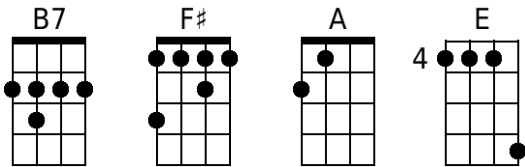

Poor Boy Blues, Mark Knopfler & Chet Atkins

Intro: B7 / F# / A / B7 / E

Verse 1:

E
 Do I want you? Yes I do
 Do I need you? Baby you know it's true
 A B7 E
 But I ain't got nothin', that you can use
 B7 A B7 E
 So I'm sittin' on my own here, with these poor boy blues

Verse 2:

E
 One day baby, you will see
 You're gonna give all your love to me
 A B7 E
 I'm the one babe, that you're gonna choose
 B7 A B7 E
 But in the meantime, I got these poor boy blues

Pick it son, pick it nice

Instrum.: B7 / F# / A / B7 / E

E
 Do I want you? Yes I do
 Do I need you? Baby you know it's true
 A B7 E
 But I ain't got nothin', that you can use
 B7 A B7 E
 So I'm sittin' on my own here, with these poor boy blues

Instrum.: B7 / F# / A / B7 / E
 Just keep following this pattern until song ends