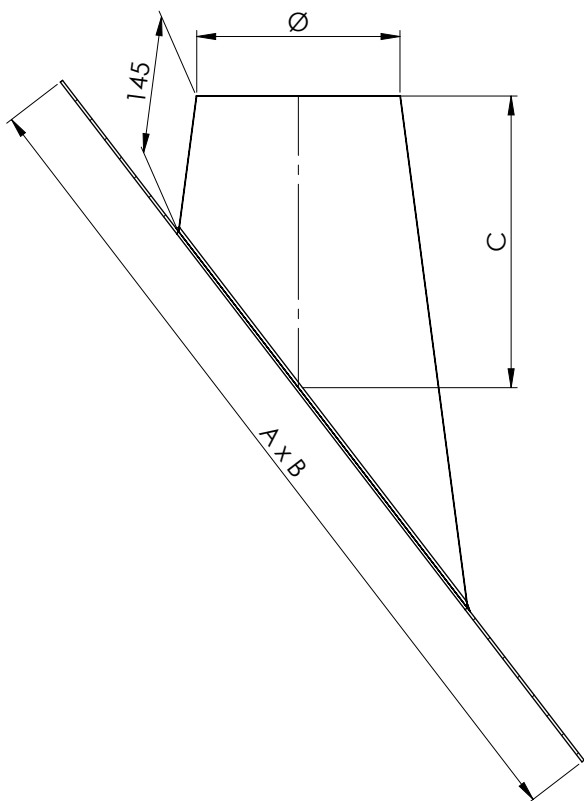

# Loodslab 45°-60°

SYSTEMEN (Ø inw.)								ARTIKELCODE (Ø uitw.)	MATEN			
DW DWP	DWH DWBA	DWL DWLK	EK EW	EWP EWPG	DWG DWGH	DWLG	DWD		A	B	C	Ø
---	---	---	80	80	---	---	---	LSL4560095	669	548	230	95
---	---	---	100 110	100	---	---	---	LSL4560115	708	568	243	115
80	---	---	120 125 130	---	---	---	---	LSL4560145	768	598	263	145
100	---	80 100	150	---	130	80	80	LSL4560165	807	618	276	165
125	---	---	180	---	150	---	100	LSL4560190	857	643	292	190
150	130	130 150	200	---	180	---	130	LSL4560215	907	668	309	215
180	150	---	---	---	200	---	150	LSL4560245	966	698	328	245
200	180	---	250	---	---	---	180	LSL4560265	1006	718	341	265
---	200	---	---	---	250	---	200	LSL4560285	1045	738	354	285
250	---	---	300	---	---	---	---	LSL4560315	1105	768	374	315
---	250	---	---	---	300	---	250	LSL4560335	1144	788	387	335
300	---	---	350	---	---	---	---	LSL4560365	1204	818	406	365
---	300	---	---	---	350	---	300	LSL4560385	1244	838	419	385
350	---	---	400	---	---	---	---	LSL4560415	1303	868	439	415