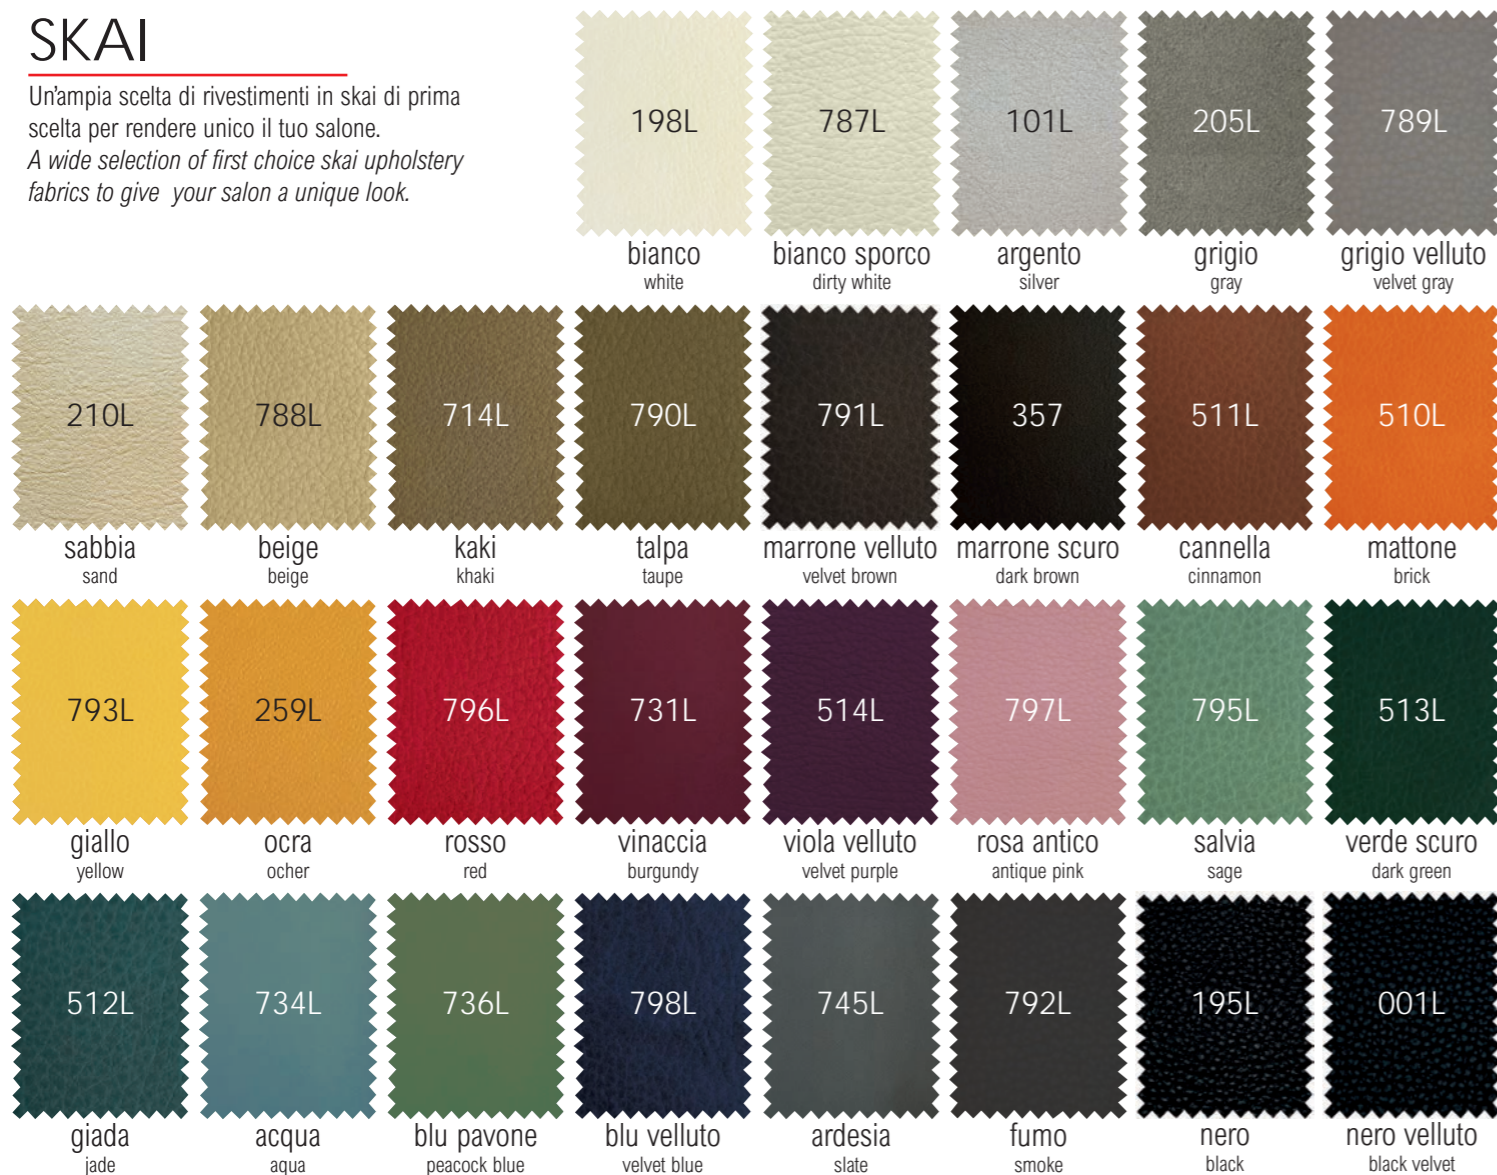

cod. 48224

cod. 48224SN

Aluminium structure
Complete reclining mechanism
Retractable headrest
Footrest with tip-over legrest
Hydraulic pump with block
High density padding
Quilted upholstery

SKAI

Un'ampia scelta di rivestimenti in skai di prima scelta per rendere unico il tuo salone.
A wide selection of first choice skai upholstery fabrics to give your salon a unique look.