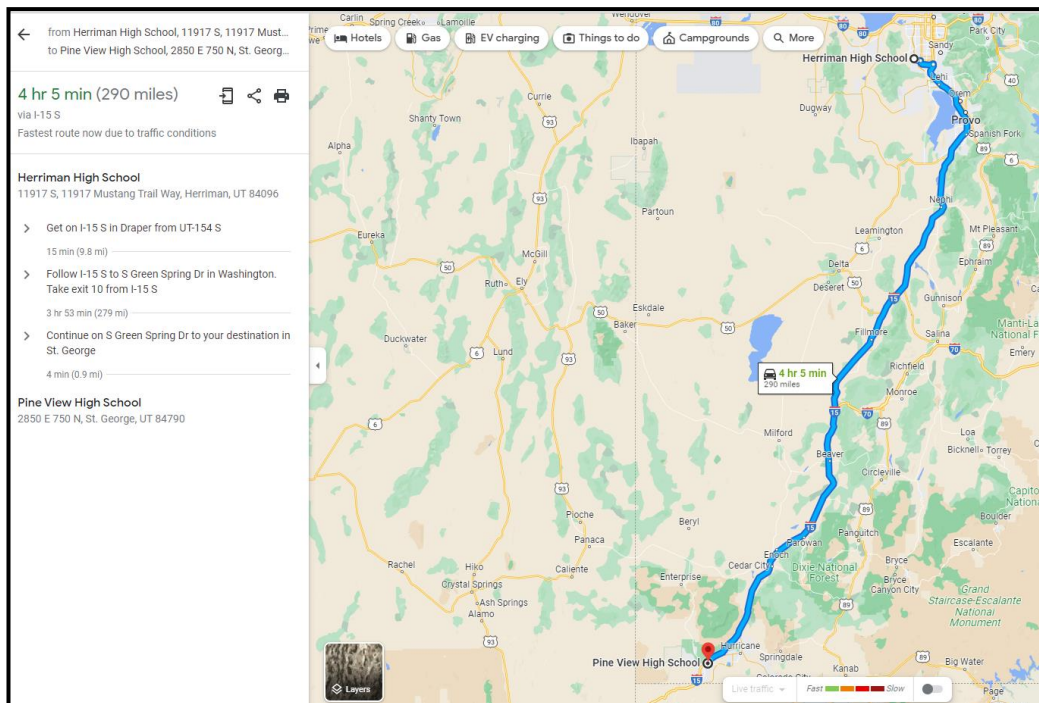

2024 Pine View Invite

Friday/Saturday the 22/23rd is a big trip to a big invite at Pine View High School. The weather looks nice and we should be ready to get some PR's this season! Be on time, in uniform, with sunscreen, ready to compete! There will be no buses for this meet, so athletes that attend will need to fill out the Liability Release form and have parents provide their transportation and housing for this meet. **Please be to the meet 90 minutes before your first event.**

*Please email Coach Soles with questions.

What to bring?	Important Meet Facts	Time Schedule
Uniform: (on when you get to the bus) No Outside Clothing!	First events are at 2:00 pm	No Buses – Have a plan!
\$\$\$ for food if they have a snack bar.	Check in at your field events and ask questions so you understand the process.	Arrive at PVHS: 90 min before 1 st event each day
Running shoes/Spikes and extra pair of socks	Check the entries online to see what you are in!	Communicate early with your coach if you can't make this meet!
Food: ex: bagels, bananas, fruit, water and Gatorade	These events count as state meet qualifiers!	The weather says 70's and sunny!
Extras: Sunscreen, water	Pine View High School 2850 E 750 N St, St. George, UT	Time to step up!