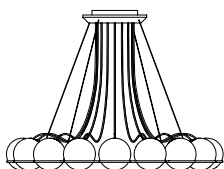

Model 2109/16/14

Gino Sarfatti, 1959/2018

Typology	Suspension
Materials	Opaline Glass Diffuser, Steel Structure
Dimensions	ø 950 x 700-1600mm
Diffuser Diameter	ø 140mm
Weight	14.80kg
Cable Length	1800mm
Light Source	16 x E14 LED 4.5W (60W Max) 470lm (7520lm Total) 2700K Dimmable Bulbs Included

Item Code	Description	EUR excl. Tax
T08-S31-SGB0	16 Opaline Spheres (14cm Diameter), Black Structure	6.100,00
T08-S31-SGD0	16 Opaline Spheres (14cm Diameter), Champagne Structure	6.100,00