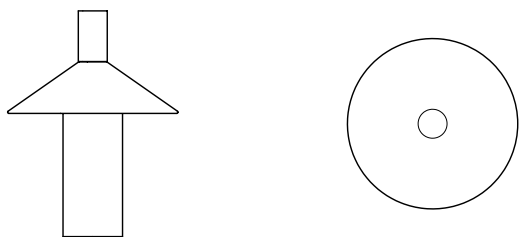

Astep Price List

Euro

April 2021

Pepa

Francesco Faccin, 2020

Typology	Table
Materials	Solid Ash Wood, Stainless Steel
Dimensions	∅ 206 x 273mm
Weight	1.40kg
Cable Length	1500mm
Control	Rotary Dimmer
Light Source	Integrated LED 5W 400lm 2200K
Charging System	USB Cable
Connector	USB Type C
Duration	7hrs

Item Code	Description	EUR excl. Tax
A03-T12-00T0	Natural Ash Wood	480,00

Candela

Francisco Gomez Paz, 2016

Typology	Table
Materials	Opaline Glass Diffuser, Aluminium Body
Dimensions	∅ 186 x 241mm
Diffuser Diameter	∅ 186mm
Weight	2.70kg
Light Source	Integrated LED 1.5W 2200K
Charging System	Bioethanol Fuel
Connector	USB Type A
Fuel Capacity	260ml
Duration	5hrs

Item Code	Description	EUR excl. Tax
A01-T10-200W	Light & Charge	750,00

Nox

Alfredo Häberli, 2017

Typology	Table
Materials	Opaline Glass Diffuser, Aluminium Body
Dimensions	ø 224 x 305mm
Diffuser Diameter	ø 224mm
Weight	2.50kg
Control	Touch Dimmer
Light Source	Integrated LED 5W 400lm 2200K
Charging System	Wireless Induction
Duration	20hrs