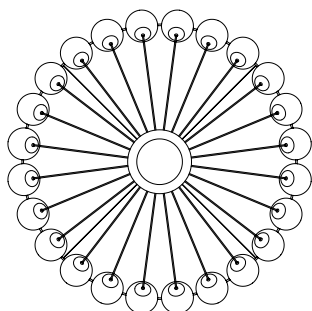

Model 2109/24/14

Gino Sarfatti, 1959/2018

Typology	Suspension
Materials	Opaline Glass Diffuser, Steel Structure
Dimensions	ø 1340 x 700-1600mm
Diffuser Diameter	ø 140mm
Weight	21.20kg
Cable Length	1800mm
Light Source	24 x E14 LED 4.5W (60W Max) 470lm (11280lm Total) 2700K Dimmable Bulbs Included

Item Code	Description	EUR excl. Tax
T08-S31-S0B0	24 Opaline Spheres (14cm Diameter), Black Structure	8.900,00
T08-S31-S0D0	24 Opaline Spheres (14cm Diameter), Champagne Structure	8.900,00