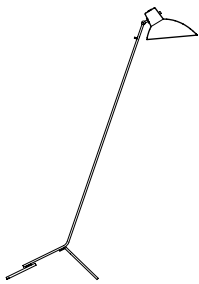

Item Code	Description	EUR excl. Tax
A03-T12-00T0	Natural Ash Wood	480,00

Candela

Francisco Gomez Paz, 2016

Typology	Table
Materials	Opaline Glass Diffuser, Aluminium Body
Dimensions	∅ 186 x 241mm
Diffuser Diameter	∅ 186mm
Weight	2.70kg
Light Source	Integrated LED 1.5W 2200K
Charging System	Bioethanol Fuel
Connector	USB Type A
Fuel Capacity	260ml
Duration	5hrs

Item Code	Description	EUR excl. Tax
A01-T10-200W	Light & Charge	750,00

Nox

Alfredo Häberli, 2017

Typology	Table
Materials	Opaline Glass Diffuser, Aluminium Body
Dimensions	ø 224 x 305mm
Diffuser Diameter	ø 224mm
Weight	2.50kg
Control	Touch Dimmer
Light Source	Integrated LED 5W 400lm 2200K
Charging System	Wireless Induction
Duration	20hrs

Item Code	Description	EUR excl. Tax
A02-T12-000B	Black	720,00
A02-T12-000G	Silver	720,00

› Requires accessories

Nox Charging Base

Required Accessory

Item Code	Description	EUR excl. Tax
A02-A01-000B	Black	210,00
A02-A01-000G	Silver	210,00

Item Code	Description	EUR excl. Tax
A02-A02-1004	Wooden	100,00

Item Code	Description	EUR excl. Tax
A02-A02-3004	Wooden x 3	205,00

VV Cinquanta Floor

Vittoriano Viganò, 1951/2016

Typology	Floor
Materials	Spun Aluminium Reflector, Steel or Brass Frame
Dimensions	W478 x D1035 x H1470mm
Reflector Diameter	ø 274mm
Cable Length	2000mm
Control	On/Off Switch
Light Source	1 x E27 LED 7W (53W Max) 806lm 2700K Dimmable Bulb Included