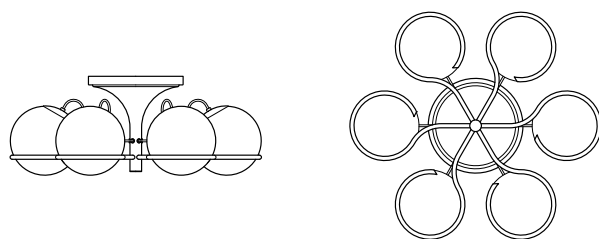

Model 2042/6

Gino Sarfatti, 1963/2019

Typology	Ceiling
Materials	Opaline Glass Diffuser, Steel Structure
Dimensions	ø 650 x 290mm
Diffuser Diameter	ø 200mm
Weight	9.40kg
Light Source	6 x E27 LED 7W (60W Max) 806lm (4836lm Total) 2700K Dimmable Bulbs Included

Item Code	Description	EUR excl. Tax
T08-C21-M6B0	6 Opaline Spheres (20cm Diameter), Black Mount	2.550,00
T08-C21-M6D0	6 Opaline Spheres (20cm Diameter), Champagne Mount	2.550,00