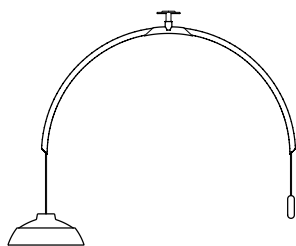

Model 2129

Gino Sarfatti, 1969/2013

Typology	Suspension
Materials	Aluminium Reflectors, Methacrylate and Brass Structure
Dimensions	W400 x D1450 x H1000-2400mm
Recommended Ceiling Height	250cm
Reflector Diameter	ø 400mm
Weight	4.60kg
Control	Foot Switch
Light Source	Integrated LED 25W 1600lm 2700K

Item Code	Description	EUR excl. Tax
T07-S12-00BW	White & Grey Shade, Methacrylite Structure	1.950,00

Model 238/1

Gino Sarfatti, 1959/2018

Typology	Wall
Materials	Opaline Glass Diffuser, Steel Structure
Dimensions	W200 x D300 x H210mm
Diffuser Diameter	ø 200mm
Light Source	1 x E27 LED 7W (60W Max) 806lm 2700K Dimmable Bulb Included

Item Code	Description	Weight	EUR excl. Tax
T08-W21-M1B0	1 Opaline Sphere (20cm Diameter), Black Mount	1.55kg	470,00
T08-W21-M1D0	1 Opaline Sphere (20cm Diameter), Champagne Mount	1.55kg	470,00
T08-W2S-M1B0	1 Opaline Sphere (20cm Diameter), Black Mount with Switch	1.75kg	490,00
T08-W2S-M1D0	1 Opaline Sphere (20cm Diameter), Champagne Mount with Switch	1.75kg	490,00