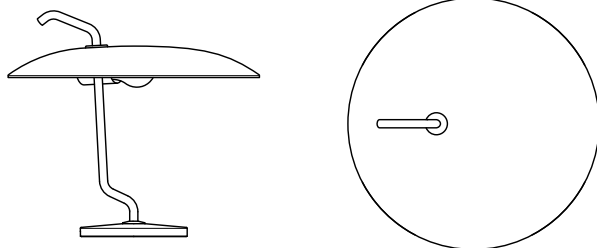

Model 537

Gino Sarfatti, 1950/2019

Typology	Table
Materials	Spun Aluminium Reflector, Brass Structure, Marble Base
Dimensions	ø 400 x 360mm
Reflector Diameter	ø 400mm
Weight	2.45kg
Cable Length	1800mm
Control	On/Off Switch
Light Source	1 x E27 LED 4.5W (60W Max) Non-Dimmable Bulb Included

Item Code	Description	EUR excl. Tax
T09-T21-00BB	Black Structure, Black Reflector, Black Marble Base	750,00
T09-T21-001B	Brass Structure, Black Reflector, White Marble Base	750,00
T09-T21-001W	Brass Structure, White Reflector, White Marble Base	750,00