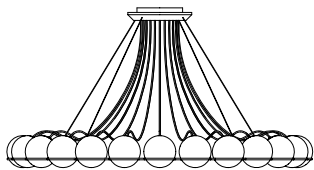

Model 2109/24/14

Gino Sarfatti, 1959/2018

Typology	Suspension
Materials	Opaline Glass Diffuser, Steel Structure
Dimensions	ø 1340 x 700-1600mm
Diffuser Diameter	ø 140mm
Weight	21.20kg
Cable Length	1800mm
Light Source	24 x E14 LED 4.5W (60W Max) 470lm (11280lm Total) 2700K Dimmable Bulbs Included

Item Code	Description	EUR excl. Tax
T08-S31-S0B0	24 Opaline Spheres (14cm Diameter), Black Structure	8.900,00
T08-S31-S0D0	24 Opaline Spheres (14cm Diameter), Champagne Structure	8.900,00