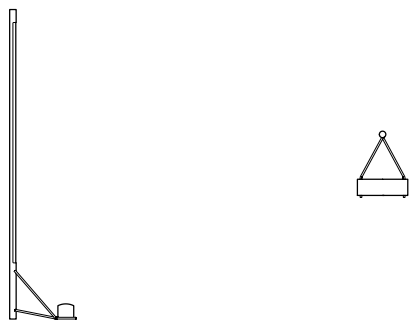

Model 1063

Gino Sarfatti, 1954/2013

Typology	Floor
Materials	Aluminium Structure, Steel Counterweight
Dimensions	W350 x D460 x H2150mm
Weight	10.00kg
Control	Rotary Dimmer
Light Source	Integrated LED 57W 2500lm 2700-5000K

Item Code	Description	EUR excl. Tax
T05-F12-000B	Black with White Base	2.500,00