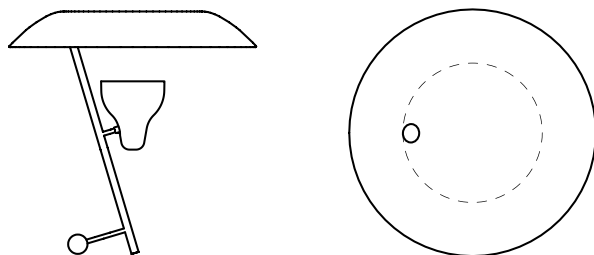

Model 548

Gino Sarfatti, 1951/2013

Typology	Table
Materials	Brass Structure, Opaline Methacrylate Diffuser
Dimensions	ø 500 x 500mm
Diffuser Diameter	ø 500mm
Weight	3.10kg
Control	Touch Dimmer
Light Source	Integrated LED 11W 730lm 2700K

Item Code	Description	EUR excl. Tax
T03-T12-00BG	Dark Burnished Brass with Grey Diffuser	1.030,00
T03-T12-00BO	Dark Burnished Brass with Orange Diffuser	1.030,00
T03-T12-001A	Polished Brass with Azure Diffuser	1.030,00
T03-T12-001G	Polished Brass with Grey Diffuser	1.030,00