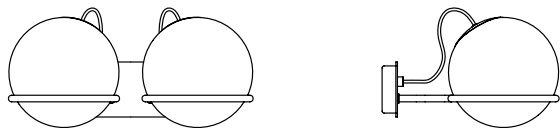

Model 238/2

Gino Sarfatti, 1959/2018

Typology	Wall
Materials	Opaline Glass Diffuser, Steel Structure
Dimensions	W450 x D320 x H210mm
Diffuser Diameter	ø 200mm
Weight	3.00kg
Light Source	2 x E27 LED 7W (60W Max) 806lm (1612lm Total) 2700K Dimmable Bulbs Included

Item Code	Description	EUR excl. Tax
T08-W21-M2B0	2 Opaline Spheres (20cm Diameter), Black Mount	720,00
T08-W21-M2D0	2 Opaline Spheres (20cm Diameter), Champagne Mount	720,00