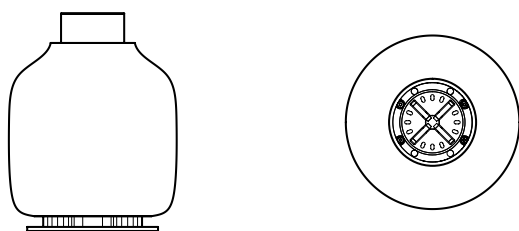

Astep Price List

Euro

April 2021

Pepa

Francesco Faccin, 2020

Typology	Table
Materials	Solid Ash Wood, Stainless Steel
Dimensions	∅ 206 x 273mm
Weight	1.40kg
Cable Length	1500mm
Control	Rotary Dimmer
Light Source	Integrated LED 5W 400lm 2200K
Charging System	USB Cable
Connector	USB Type C
Duration	7hrs

Item Code	Description	EUR excl. Tax
A03-T12-00T0	Natural Ash Wood	480,00

Candela

Francisco Gomez Paz, 2016

Typology	Table
Materials	Opaline Glass Diffuser, Aluminium Body
Dimensions	∅ 186 x 241mm
Diffuser Diameter	∅ 186mm
Weight	2.70kg
Light Source	Integrated LED 1.5W 2200K
Charging System	Bioethanol Fuel
Connector	USB Type A
Fuel Capacity	260ml
Duration	5hrs

Item Code	Description	EUR excl. Tax
A01-T10-200W	Light & Charge	750,00

Nox

Alfredo Häberli, 2017

Typology	Table
Materials	Opaline Glass Diffuser, Aluminium Body
Dimensions	ø 224 x 305mm
Diffuser Diameter	ø 224mm
Weight	2.50kg
Control	Touch Dimmer
Light Source	Integrated LED 5W 400lm 2200K
Charging System	Wireless Induction
Duration	20hrs