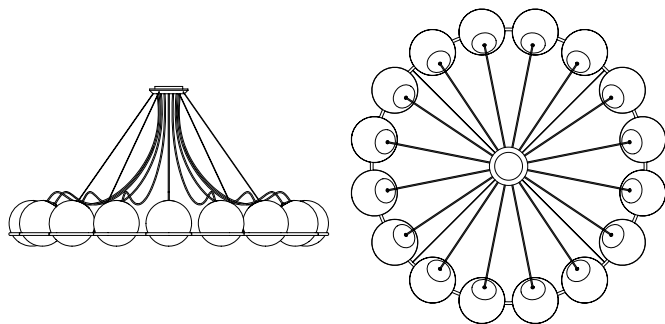

Model 2109/16/20

Gino Sarfatti, 1959/2018

Typology	Suspension
Materials	Opaline Glass Diffuser, Steel Structure
Dimensions	ø 1400 x 700-1600mm
Diffuser Diameter	ø 200mm
Weight	26.20kg
Cable Length	1800mm
Light Source	16 x E27 LED 7W (60W Max) 806lm (12896lm Total) 2700K Dimmable Bulbs Included

Item Code	Description	EUR excl. Tax
T08-S21-MGB0	16 Opaline Spheres (20cm Diameter), Black Structure	7300,00
T08-S21-MGD0	16 Opaline Spheres (20cm Diameter), Champagne Structure	7300,00