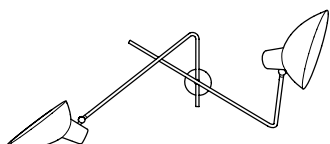

VV Cinquanta Twin

Vittoriano Viganò, 1951/2017

Typology	Wall
Materials	Spun Aluminium Reflectors, Brass Structure
Dimensions	W1130 x D538 x H524mm
Reflector Diameter	ø 274mm
Weight	5.80kg
Light Source	2 x E27 LED 7W (53W Max) 806lm (1612lm Total) 2700K Dimmable Bulbs Included

Item Code	Description	EUR excl. Tax
T02-W21-1BBB	Black Mount, Black Reflectors	1.150,00
T02-W21-11BB	Brass Mount, Black Reflectors	1.150,00
T02-W21-11WW	Brass Mount, White Reflectors	1.150,00