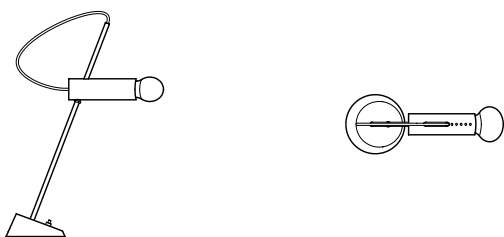

Model 566

Gino Sarfatti, 1956/2020

Typology	Table
Materials	Aluminum Body, Steel Stand, Cast Alloy Base
Dimensions	W140 x D374 x H506mm
Weight	2.10kg
Cable Length	1500mm
Control	On/Off Switch
Light Source	1 x B22 LED 8W (8W Max) 700lm 2700K Non-Dimmable Bulb Included

Item Code	Description	EUR excl. Tax
T11-T41-000B	Black	415,00
T11-T41-000G	Polished	415,00