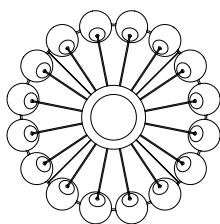

Model 2109/16/14

Gino Sarfatti, 1959/2018

Typology	Suspension
Materials	Opaline Glass Diffuser, Steel Structure
Dimensions	ø 950 x 700-1600mm
Diffuser Diameter	ø 140mm
Weight	14.80kg
Cable Length	1800mm
Light Source	16 x E14 LED 4.5W (60W Max) 470lm (7520lm Total) 2700K Dimmable Bulbs Included

Item Code	Description	EUR excl. Tax
T08-S31-SGB0	16 Opaline Spheres (14cm Diameter), Black Structure	6.100,00
T08-S31-SGD0	16 Opaline Spheres (14cm Diameter), Champagne Structure	6.100,00