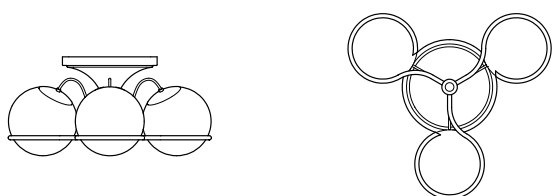

Model 2042/3

Gino Sarfatti, 1963/2020

Typology	Ceiling
Materials	Opaline Glass Diffuser, Steel Structure
Dimensions	ø 650 x 290mm
Diffuser Diameter	ø 200mm
Light Source	3 x E27 LED 7W (60W Max) 806lm (2418lm Total) 2700K Dimmable Bulbs Included

Item Code	Description	EUR excl. Tax
T08-C21-M3B0	3 Opaline Spheres (20cm Diameter), Black Mount	1.950,00
T08-C21-M3D0	3 Opaline Spheres (20cm Diameter), Champagne Mount	1.950,00