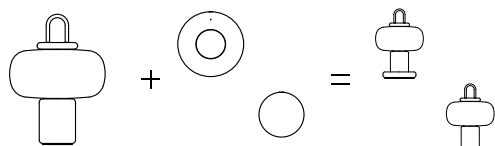

Nox Charging Base

Required Accessory

Item Code	Description	EUR excl. Tax
A02-A01-000B	Black	210,00
A02-A01-000G	Silver	210,00

Item Code	Description	EUR excl. Tax
A02-A02-1004	Wooden	100,00

Item Code	Description	EUR excl. Tax
A02-A02-3004	Wooden x 3	205,00