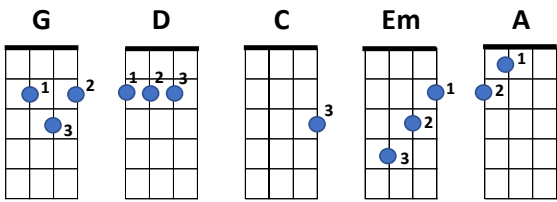

I'd be yours – Ilse de Lange

Strum: | **G** | **D** | **C** | **D** |
 | D DD | UU UDUDU | D DD | UU UDUDU |

Intro: | **G** **D** | **C** **D** | (2x)

Verse: If **G** I were a ghost I'd **D** haunt your house, **C** Hang out in your **D** rafters
G You could be my **D** mister Adams, **C** I could be your **D** Casper
 I'd **G** share with you my **D** afterlife **C** of the unex **D** plained
G Walk through your **D** walls let you **C** rattle my **D** chains
 Yes I would

| **G** **D** | **C** **D** | (2x)

Verse And if **G** I were a snake **D** I'd be a constrictor, **C** Slicker than **D** oil
G I'd entice you **D** with my slither **C** wrap you in my **D** coils
 You could **G** tie me in a **D** thousand knots,
 And **C** Just watch me un **D** fold
 Hypno **G** tize you **D** with my stare **C** swallow you **D** whole
 Think about it

| **G** **D** | **C** **D** | (2x)

Chorus: **Em** Welcome to my world of **A** make believe
 Check **C** your reality at the **G** door **G/ D/**
Em Within my wishes and my **A** wildest dreams
 If I could be **C** anything
 Well **D/////** baby, I'd be yours

| **G** **D** | **C** **D** |

Chorus: **Em** Welcome to my world of **A** make believe
 Check **C** your reality at the **G** door **G/ D/**
Em Within my wishes and my **A** wildest dreams
 If I could be **C** anything
 Well **D/////** baby, I'd be yours