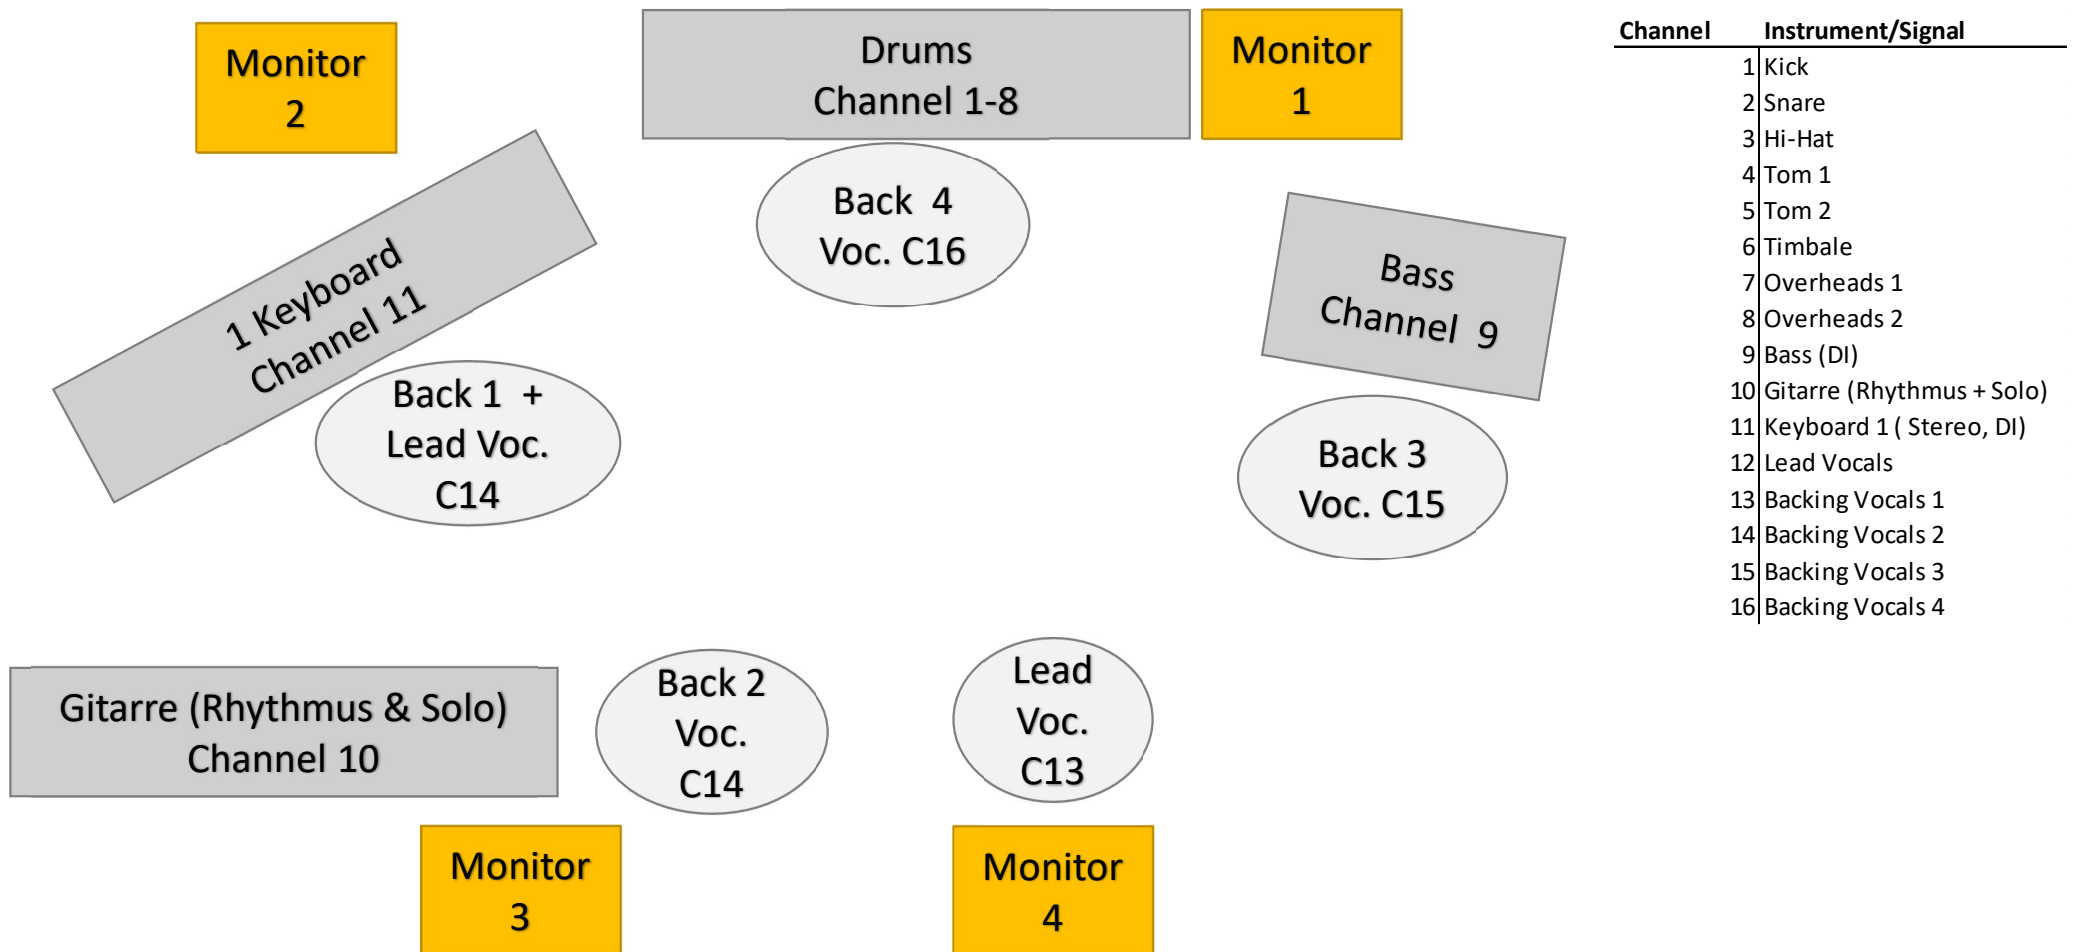

Stageplan Affenfaust (Stand 2023)

Channel	Instrument/Signal
1	Kick
2	Snare
3	Hi-Hat
4	Tom 1
5	Tom 2
6	Timbale
7	Overheads 1
8	Overheads 2
9	Bass (DI)
10	Gitarre (Rhythmus + Solo)
11	Keyboard 1 (Stereo, DI)
12	Lead Vocals
13	Backing Vocals 1
14	Backing Vocals 2
15	Backing Vocals 3
16	Backing Vocals 4