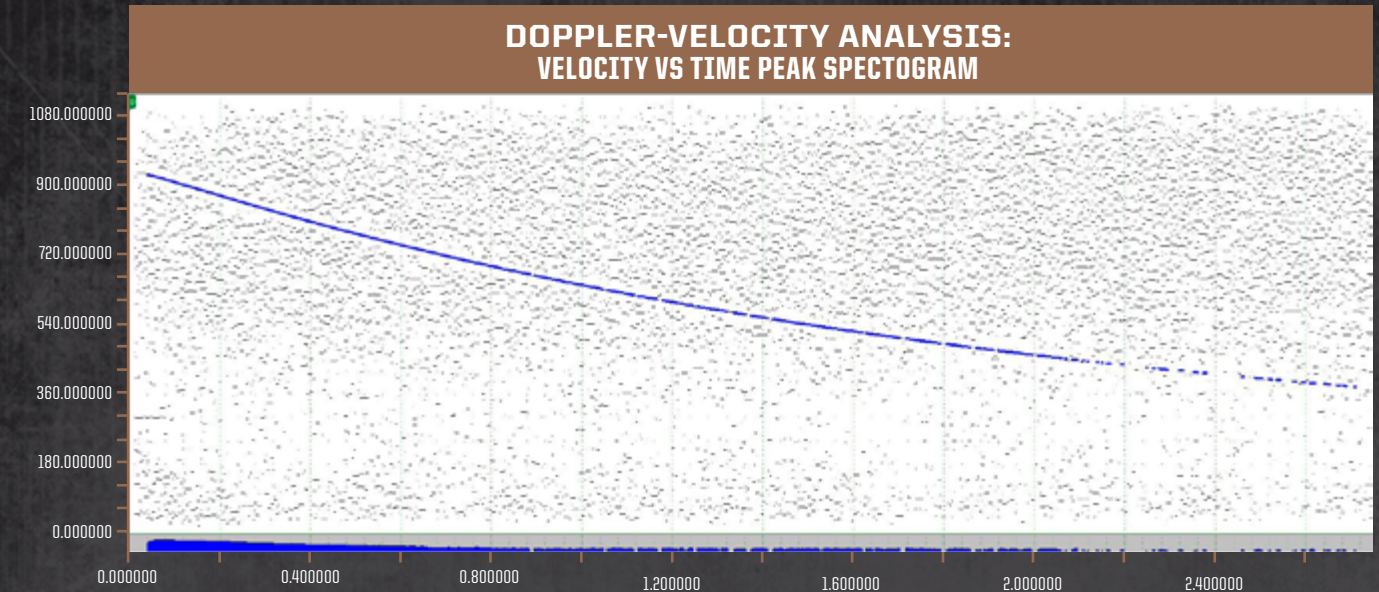

BARNES BALLISTIC COEFFICIENT VALIDATION. MEASURE TWICE, ESTIMATE NEVER.

Before it makes it to you, every new Barnes bullet must make it through one of the industry's most rigorous testing protocols, followed directly by another; advanced Doppler Radar. No short-distance measuring. No computer estimating. Because the smallest variations in velocity, pressure or time of flight add up to downrange differences we'll never accept, nor ask you to. Our process delivers ultimate precision for our published BC values and, most importantly, downrange.

Barnes utilizes its 300 yard indoor range to accurately measure and calculate BC values, using three variables: instrumental velocity, time of flight (TOF) and air density. Instrumental velocity and TOP are measured using commercial ballistic testing equipment, accurate within .1%. Air density is determined by carefully measuring the current temperature pressure, and humidity at our indoor range. But Barnes doesn't stop there. Even though this test method ranks among the most accurate in the industry, we confirm all data using another highly accurate measuring technique - Doppler radar.

Doppler radar sends electromagnetic waves at a known frequency toward the bullet in flight. These waves reflect off the bullet, returning to the radar head where a new frequency is recorded. The change in frequency is known as the Doppler effect. From this change, the bullet's velocity and TOF are measured thousands of times,

anywhere from just in front of the muzzle to 1600+ yards downrange. Instead of measuring a single BC value, this system allows us to measure multiple drag coefficient (CD) values for the full velocity range of the flight.