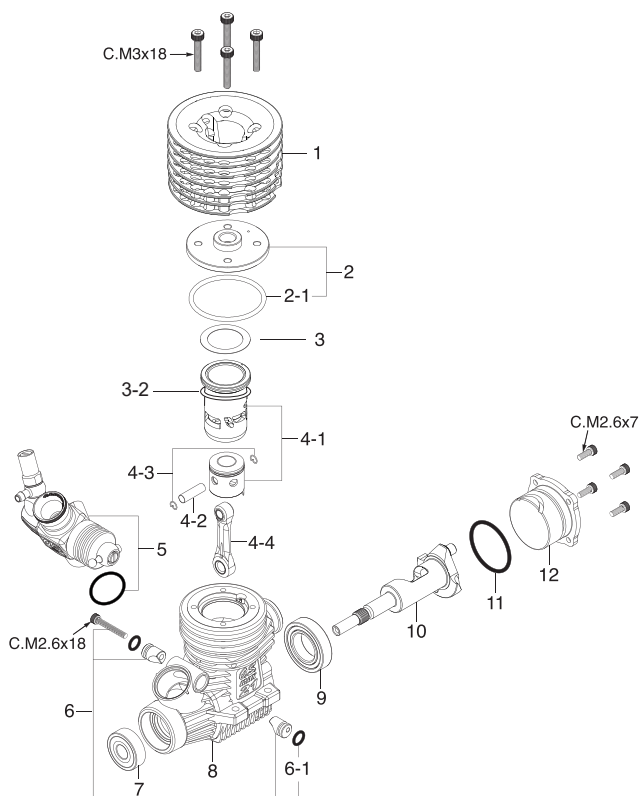

Hasi Tuned R21 On-Road 9 2023

ENGINE EXPLODED VIEW & PARTS LIST

No.	Code No.	Description
1	HT-2DR04009	Outer Head HASI TUNED Light Weight 9 Ports
2	2C604100	Inner Head
2-1	HT-2BN04180	Inner Head "O" Ring (BLACK)
3	HT-2A004160-16	Head Gasket 0,10mm 16% (Copper)
3-1	HT-2A004160-25	*OPT* Head Gasket 0,15mm 25% (Silver)
3-2	HT-024	Under Cylinder Shim 0,1mm
4-1	HT- 2C403009	Hasi Tuned Cylinder and Piston 9 Ports V2
4-2	22016000	Piston Pin
4-3	HT- 2AP17000	Piston Pin Retainer 2 (6pcs.)
4-4	23755024	Connecting Rod w/piston pin retainers (3pcs.)
4-4T	HT-23755024	Hasi Tuned Extra Strong Conrod
5	2DJ81000	Carburetor Complete
6	23981740	Carburetor Retainer Assembly
6-1	24881824	"O" Ring (2pcs.)
7	23731000	Crankshaft Ball Bearing (Front)
7-1	HT-016	*OPT* Hasi Tuned Swiss Front Ball Bearing Steel
8	HT-2DJ010000	Hasi Tuned Crankcase
8-1	HT-017	*OPT* Hasi Tuned Swiss Rear Ball Bearing Steel
8-2	HT-018	*OPT* Hasi Tuned Swiss Rear Ball Bearing Ceramic
9	23730020	Crankshaft Ball Bearing (Rear)
10	HT- 2DR02001	Hasi Tuned Crankshaft V2
11	23107100	Cover Gasket
12	2A007000	Cover Plate
12-1	HT-004	*OPT* Hasi Tuned Rear Back Plate

CARBURETOR EXPLODED VIEW & PARTS LIST

No.	Code No.	Description
1	22082600	Mixture Control Valve Assembly
1-1	46066319	"O" Ring (L) (2pcs.)
1-2	22781800	"O" Ring (S) (2pcs.)
2	22082970	Needle Assembly
2-1	46066319	"O" Ring (2pcs.)
3	22082940	Needle Holder Assembly
3-1	22082950	No.15 Universal Nipple Assembly
4	22848160	Throttle Stop Screw
4-1	27881820	"O" Ring (S) (2pcs.)
5	71533885	Carburetor Reducer 8.5mm
5-1	22615000	"O" Ring (1pc.)
5-2	HT-010-2	*OPT* Hasi Tuned High Performance Venturi 8.5mm
6	22082110	Carburetor Body
7	22082200	Slide Valve
8	2A081610	Metering Needle Assembly
8-1	27881820	"O" Ring (S) (2pcs.)
9	23981520	Dust Cover
10	23781400	Ball Link No.3
10-1	26381501	Set Screw (1pc.)
11	29015019	Carburetor Rubber Gasket