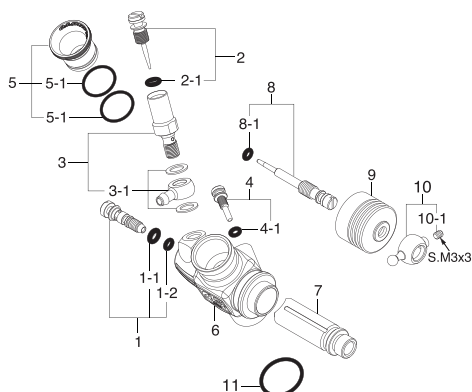

Hasi Tuned R21 On-Road 9 2023

ENGINE EXPLODED VIEW & PARTS LIST

No.	Code No.	Description
1	HT-2DR04009	Outer Head HASI TUNED Light Weight 9 Ports
2	2C604100	Inner Head
2-1	HT-2BN04180	Inner Head "O" Ring (BLACK)
3	HT-2A004160-16	Head Gasket 0,10mm 16% (Copper)
3-1	HT-2A004160-25	*OPT* Head Gasket 0,15mm 25% (Silver)
3-2	HT-024	Under Cylinder Shim 0,1mm
4-1	HT- 2C403009	Hasi Tuned Cylinder and Piston 9 Ports V2
4-2	22016000	Piston Pin
4-3	HT- 2AP17000	Piston Pin Retainer 2 (6pcs.)
4-4	23755024	Connecting Rod w/piston pin retainers (3pcs.)
4-4T	HT-23755024	Hasi Tuned Extra Strong Conrod
5	2DJ81000	Carburetor Complete
6	23981740	Carburetor Retainer Assembly
6-1	24881824	"O" Ring (2pcs.)
7	23731000	Crankshaft Ball Bearing (Front)
7-1	HT-016	*OPT* Hasi Tuned Swiss Front Ball Bearing Steel
8	HT-2DJ010000	Hasi Tuned Crankcase
8-1	HT-017	*OPT* Hasi Tuned Swiss Rear Ball Bearing Steel
8-2	HT-018	*OPT* Hasi Tuned Swiss Rear Ball Bearing Ceramic
9	23730020	Crankshaft Ball Bearing (Rear)
10	HT- 2DR02001	Hasi Tuned Crankshaft V2
11	23107100	Cover Gasket
12	2A007000	Cover Plate
12-1	HT-004	*OPT* Hasi Tuned Rear Back Plate

CARBURETOR EXPLODED VIEW & PARTS LIST

No.	Code No.	Description
1	22082600	Mixture Control Valve Assembly
1-1	46066319	"O" Ring (L) (2pcs.)
1-2	22781800	"O" Ring (S) (2pcs.)
2	22082970	Needle Assembly
2-1	46066319	"O" Ring (2pcs.)
3	22082940	Needle Holder Assembly
3-1	22082950	No.15 Universal Nipple Assembly
4	22848160	Throttle Stop Screw
4-1	27881820	"O" Ring (S) (2pcs.)
5	71533885	Carburetor Reducer 8.5mm
5-1	22615000	"O" Ring (1pc.)
5-2	HT-010-2	*OPT* Hasi Tuned High Performance Venturi 8.5mm
6	22082110	Carburetor Body
7	22082200	Slide Valve
8	2A081610	Metering Needle Assembly
8-1	27881820	"O" Ring (S) (2pcs.)
9	23981520	Dust Cover
10	23781400	Ball Link No.3
10-1	26381501	Set Screw (1pc.)
11	29015019	Carburetor Rubber Gasket