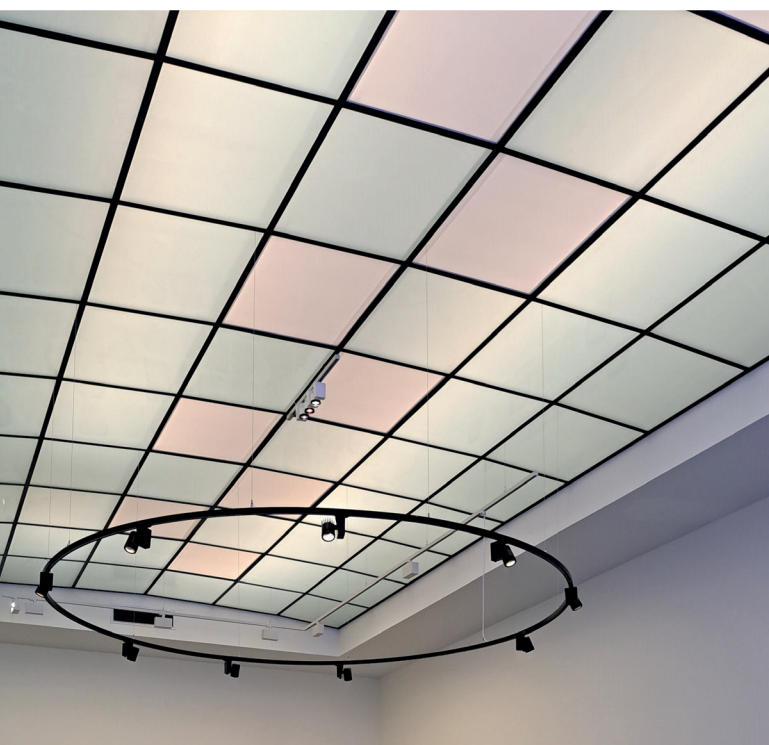

LOTRINGEN LIGHTING

Dé lichtspecialist voor:
scholen, universiteiten, musea, publieke ruimten, horeca, retail,
kantoren, bedrijfsruimten, ...

Bel of mail!

0497 513 690
info@lotringenlighting.nl