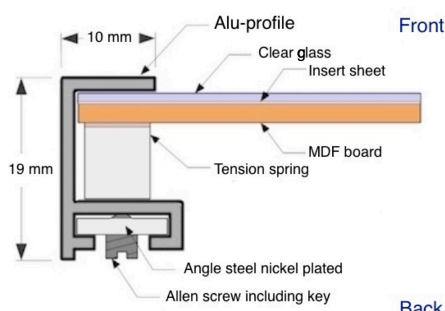

SKU	Bildmass cm taille d'image image size	CHF	Min. Bestellmenge quantité min. d'achat min. order quantity
D760005	18 X 24	14.11	40
D760008	21 x 29.7 (A4)	15.96	40
D760009	24 x 30	16.80	40
D760012	29.7 x 42 (A3)	22.96	30
D760013	30 x 30	19.88	30
D760014	30 x 40	21.84	30
D760031	40 x 40	26.60	30
D760016	40 x 50	27.97	30
D760017	42 x 59.4 (A2)	31.19	20
D760019	50 x 60	35.00	20
D760020	50 x 70	38.08	20
D760023	59.4 x 84 (A1)	54.60	10
D760024	60 x 80	52.92	10
D760026	70 x 100	71.96	10
D760227	90.5 x 128	112.00	6

Minimalmengen können auch angepasst werden
quantités minimales peuvent être combinées / réduites
minimum quantities can be combined / reduced