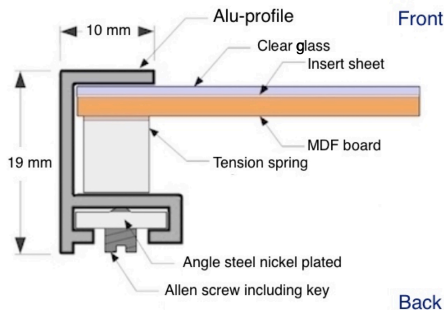

SKU	Bildmass cm taille d'image image size	CHF	Min. Bestellmenge quantité min. d'achat min. order quantity
D740005	18 X 24	12.00	40
D740008	21 x 29.7 (A4)	14.67	40
D740009	24 x 30	15.57	40
D740012	29.7 x 42 (A3)	25.48	30
D740013	30 x 30	19.10	30
D740014	30 x 40	20.64	30
D740031	40 x 40	24.02	30
D740016	40 x 50	26.54	30
D740017	42 x 59.4 (A2)	31.02	20
D740019	50 x 60	33.26	20
D740020	50 x 70	35.39	20
D740023	59.4 x 84 (A1)	51.13	10
D740024	60 x 80	50.54	10
D740026	70 x 100	61.04	10
D740227	90.5 x 128	109.00	6

Minimalmengen können auch angepasst werden
quantités minimales peuvent être combinées / réduites
minimum quantities can be combined / reduced

D760, Aluminium, silber glanz / argent brillant / silver shiny