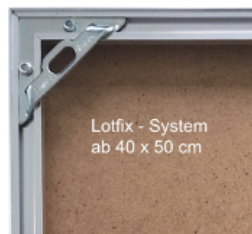

SKU	Bildmass cm taille d'image image size	CHF	Min. Bestellmenge quantité min. d'achat min. order quantity
D760005	18 X 24	14.11	40
D760008	21 x 29.7 (A4)	15.96	40
D760009	24 x 30	16.80	40
D760012	29.7 x 42 (A3)	22.96	30
D760013	30 x 30	19.88	30
D760014	30 x 40	21.84	30
D760031	40 x 40	26.60	30
D760016	40 x 50	27.97	30
D760017	42 x 59.4 (A2)	31.19	20
D760019	50 x 60	35.00	20
D760020	50 x 70	38.08	20
D760023	59.4 x 84 (A1)	54.60	10
D760024	60 x 80	52.92	10
D760026	70 x 100	71.96	10
D760227	90.5 x 128	112.00	6

Minimalmengen können auch angepasst werden
quantités minimales peuvent être combinées / réduites
minimum quantities can be combined / reduced