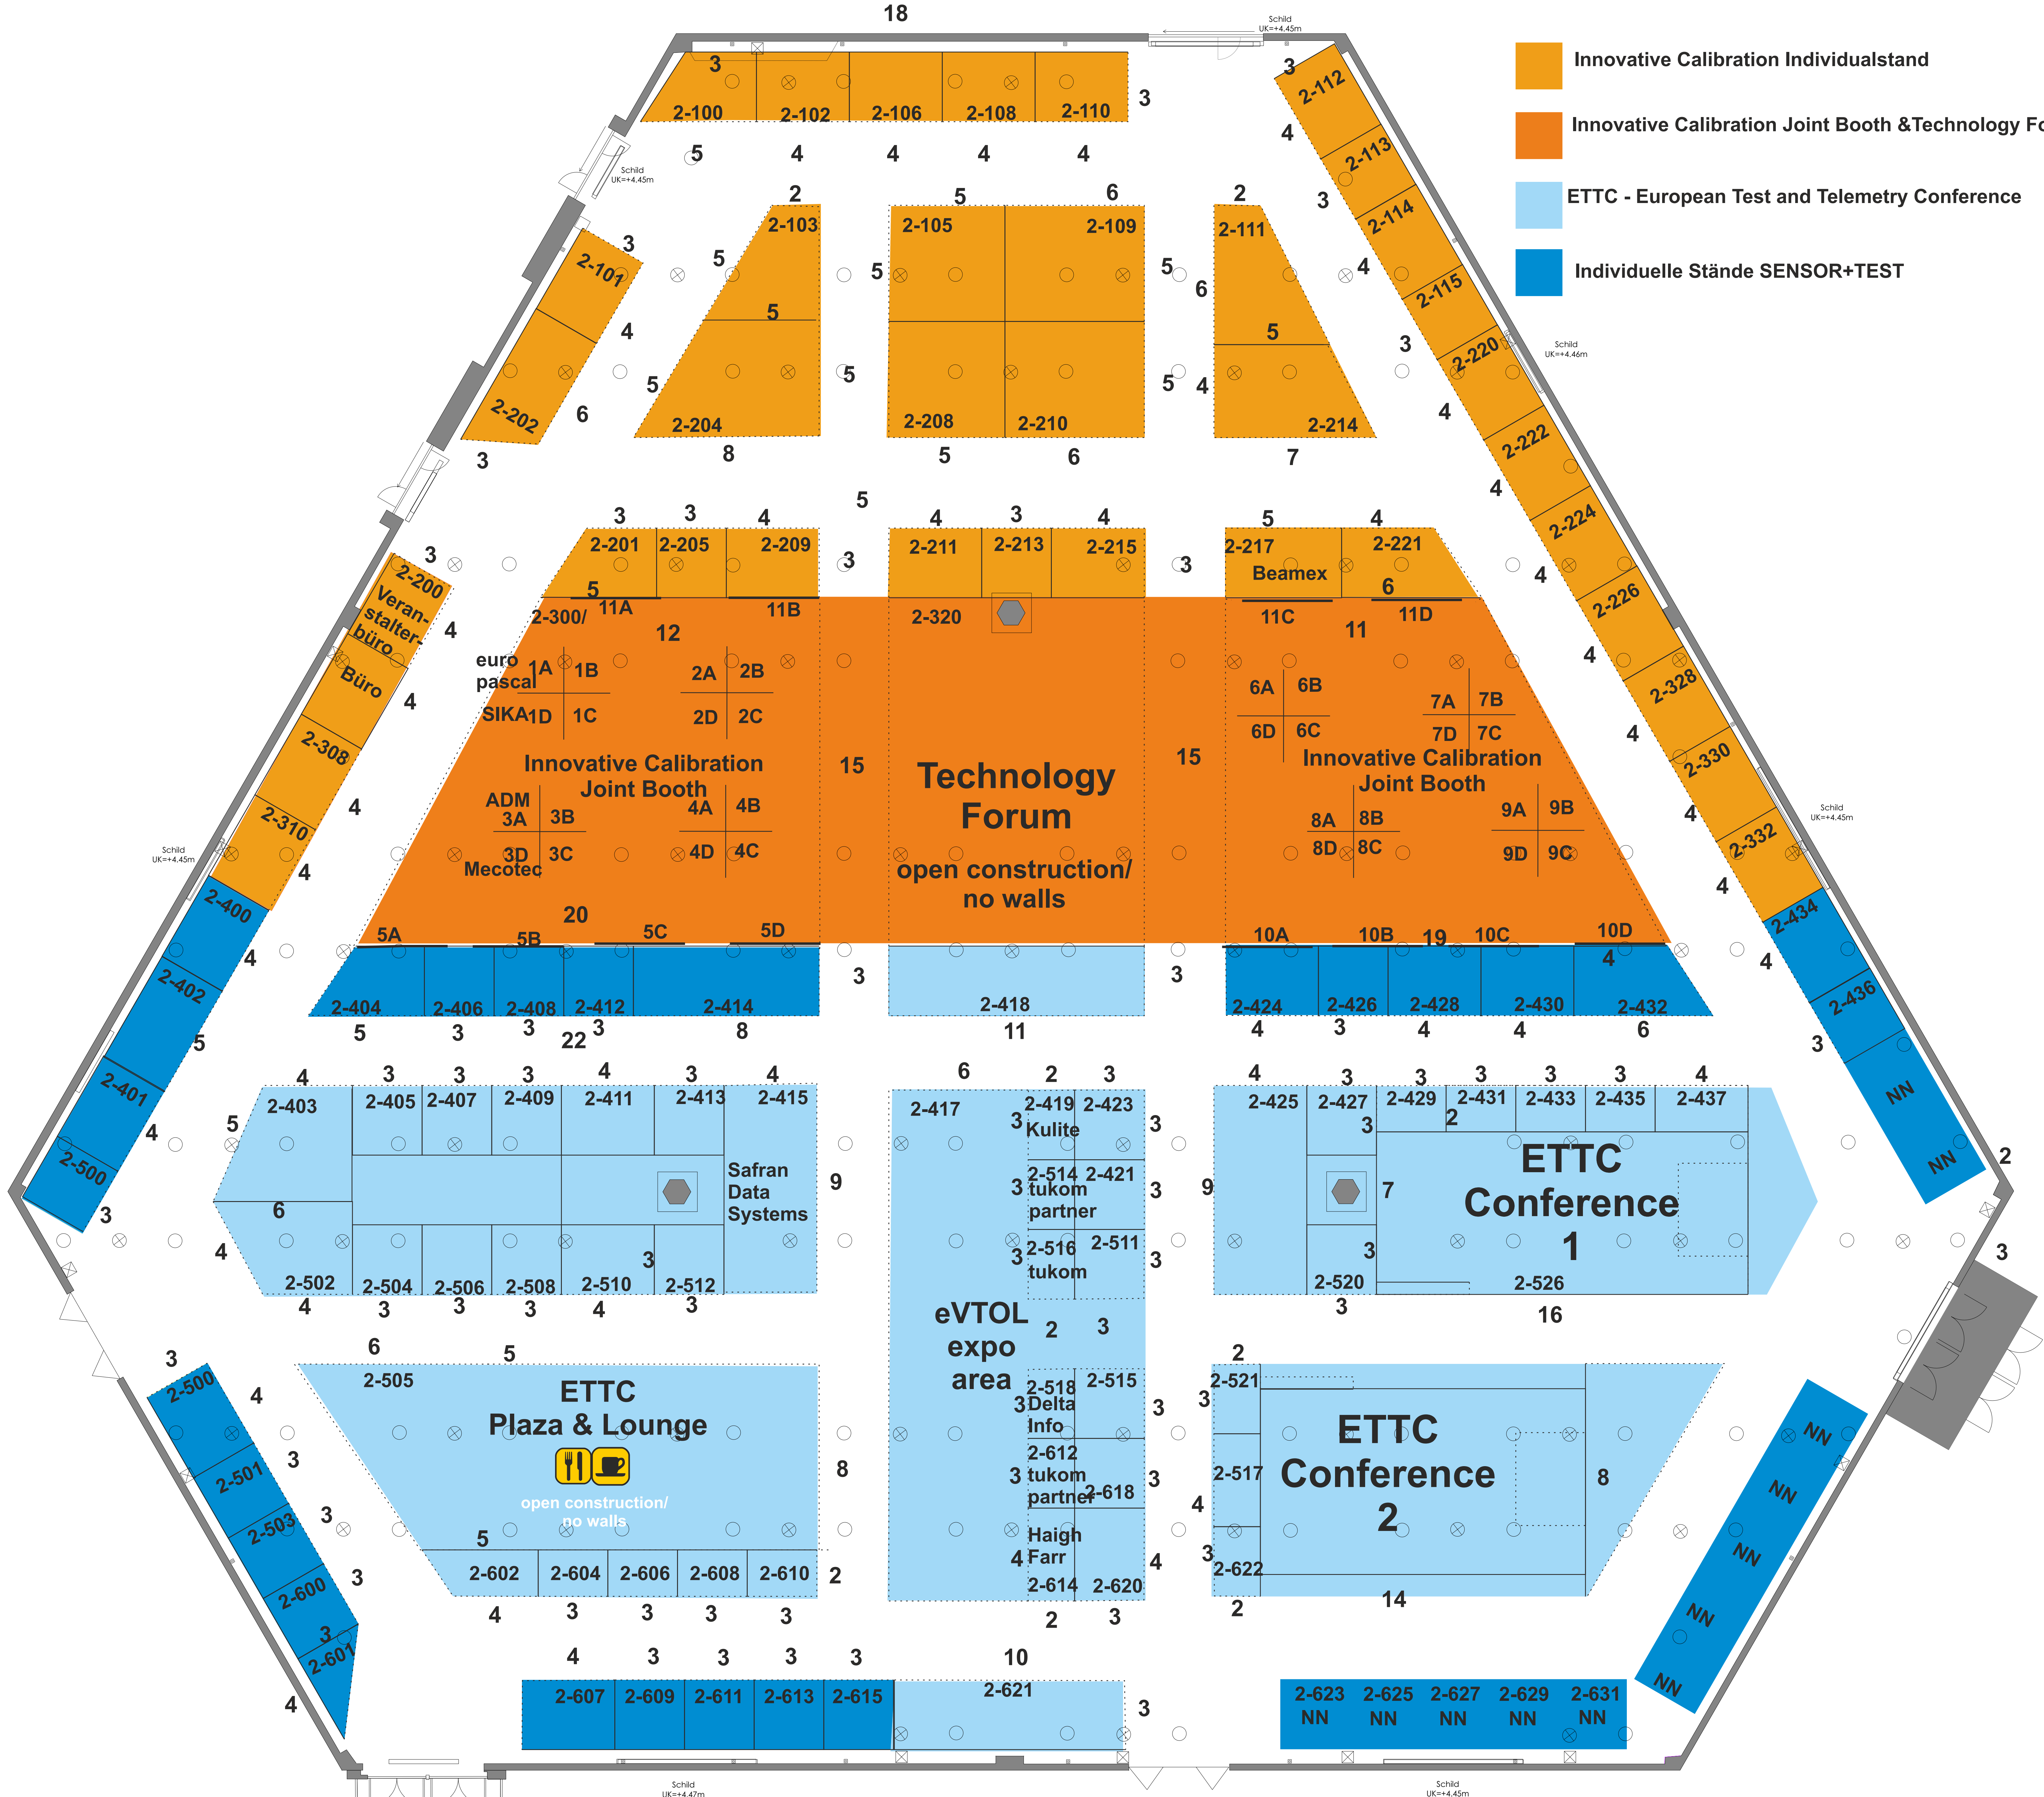

- Innovative Calibration Individualstand
- Innovative Calibration Joint Booth & Technology Forum
- ETTC - European Test and Telemetry Conference
- Individuelle Stände SENSOR+TEST

Schild UK=4.45m

Schild UK=4.45m

Schild UK=4.45m

Schild UK=4.46m

Schild UK=4.45m

Schild UK=4.47m

Schild UK=4.45m