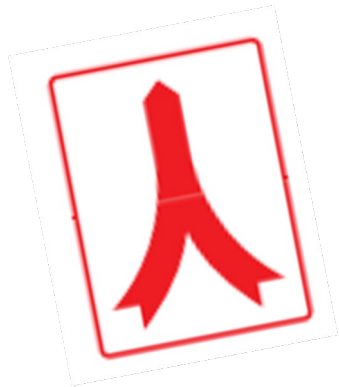

# Weird traffic signs in Denmark

# M 17 Post Office

- 2 important symbols
- The danish royal crown and “valdhorn”
- “Hornpipe”