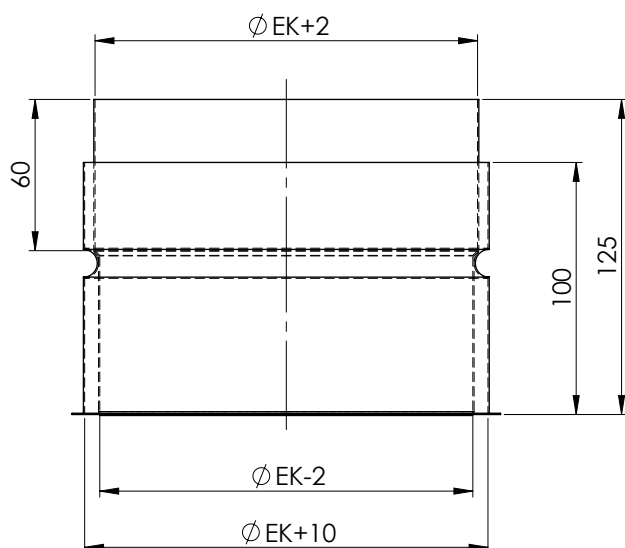

# Nisbus L=125 mm kort model EK

EK	ARTIKELCODE
80	EK080016B
100	EK100016B
110	EK110016B
120	EK120016B
125	EK125016B
130	EK130016B
150	EK150016B
180	EK180016B
200	EK200016B
250	EK250016B
300	EK300016B
350	EK350016B
400	EK400016B